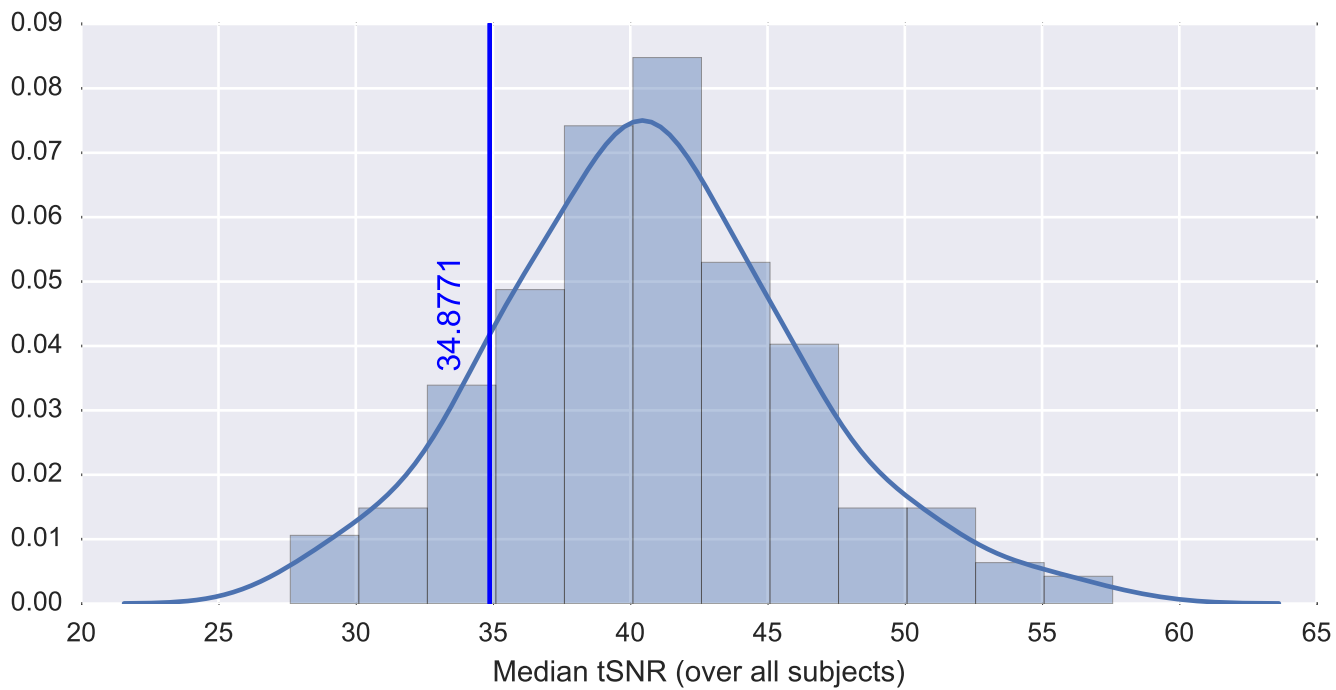

Mean EPI

Brain mask

tSNR

motion

fieldmap correction

coregistration