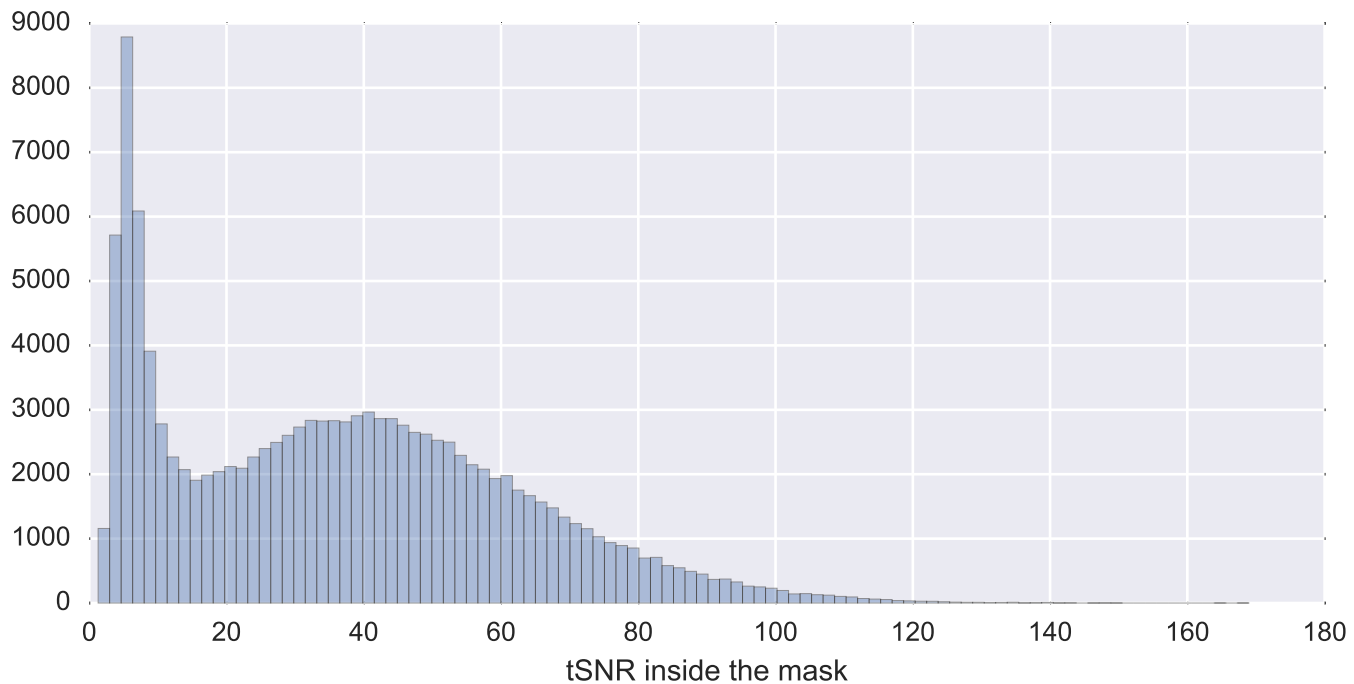

Mean EPI

Brain mask

tSNR

motion

fieldmap correction

coregistration