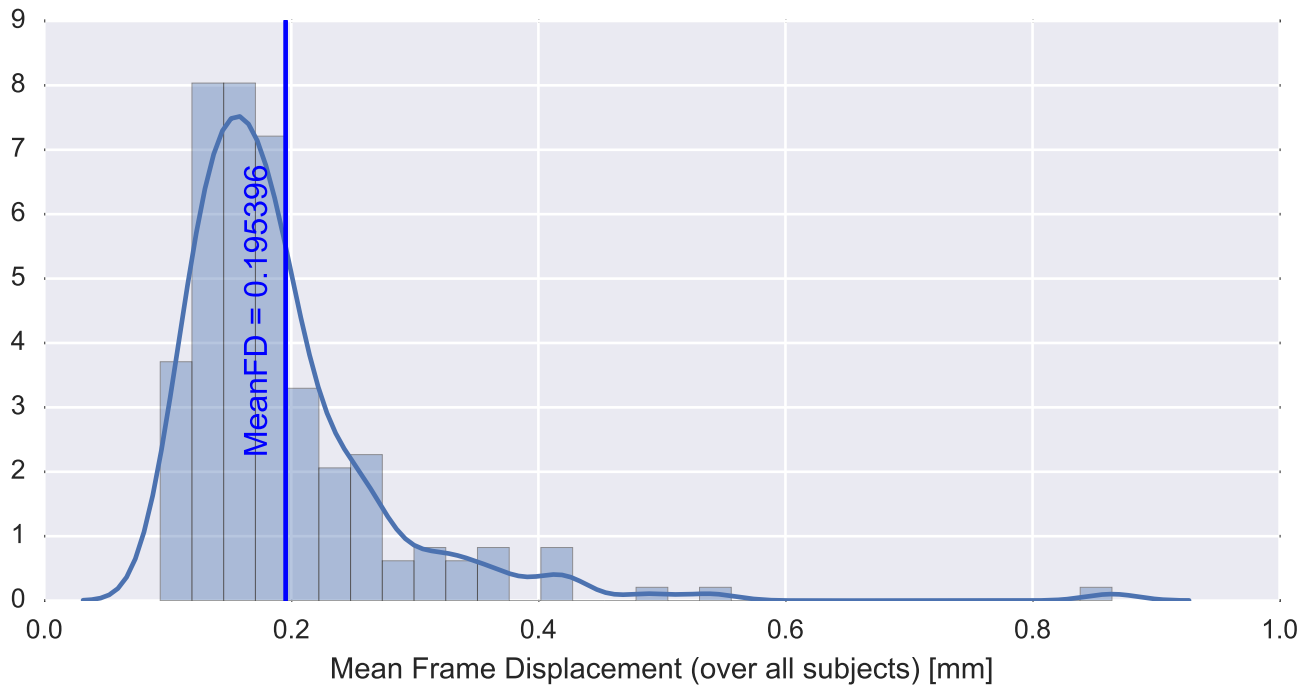

Mean EPI

Brain mask

tSNR

motion

fieldmap correction

coregistration