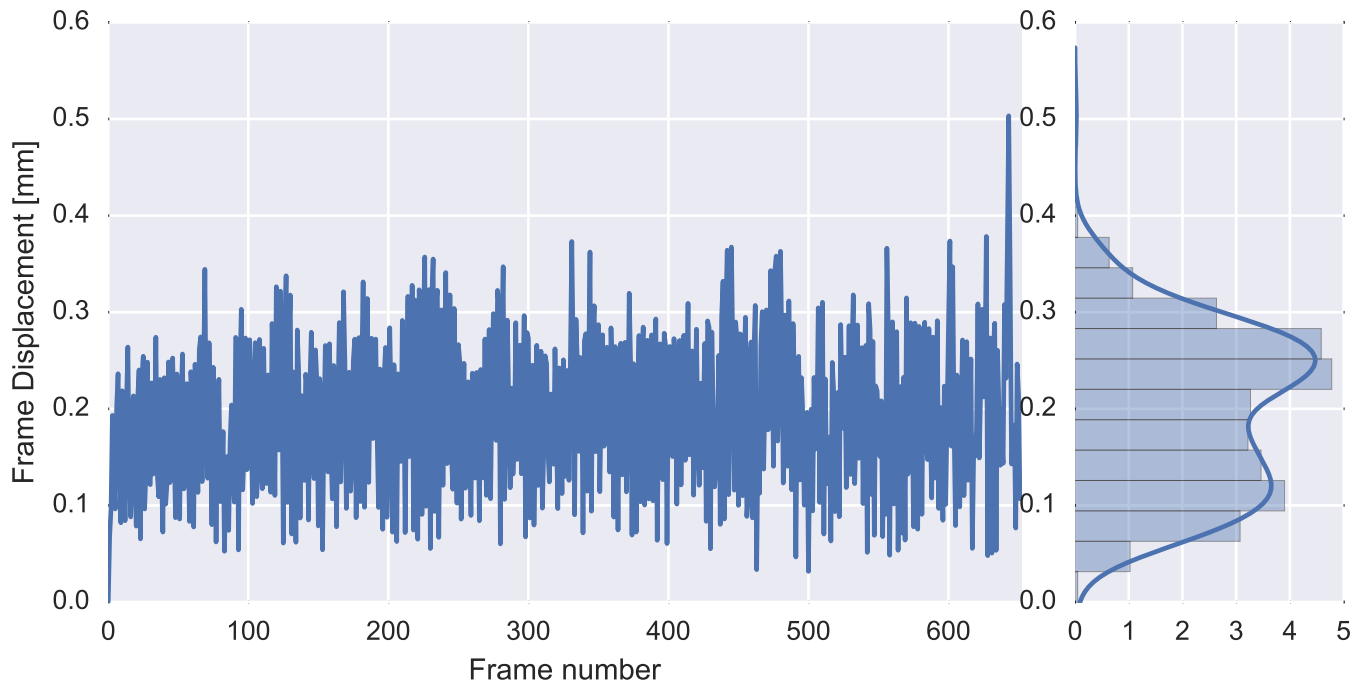

Mean EPI

Brain mask

tSNR

motion

fieldmap correction

coregistration