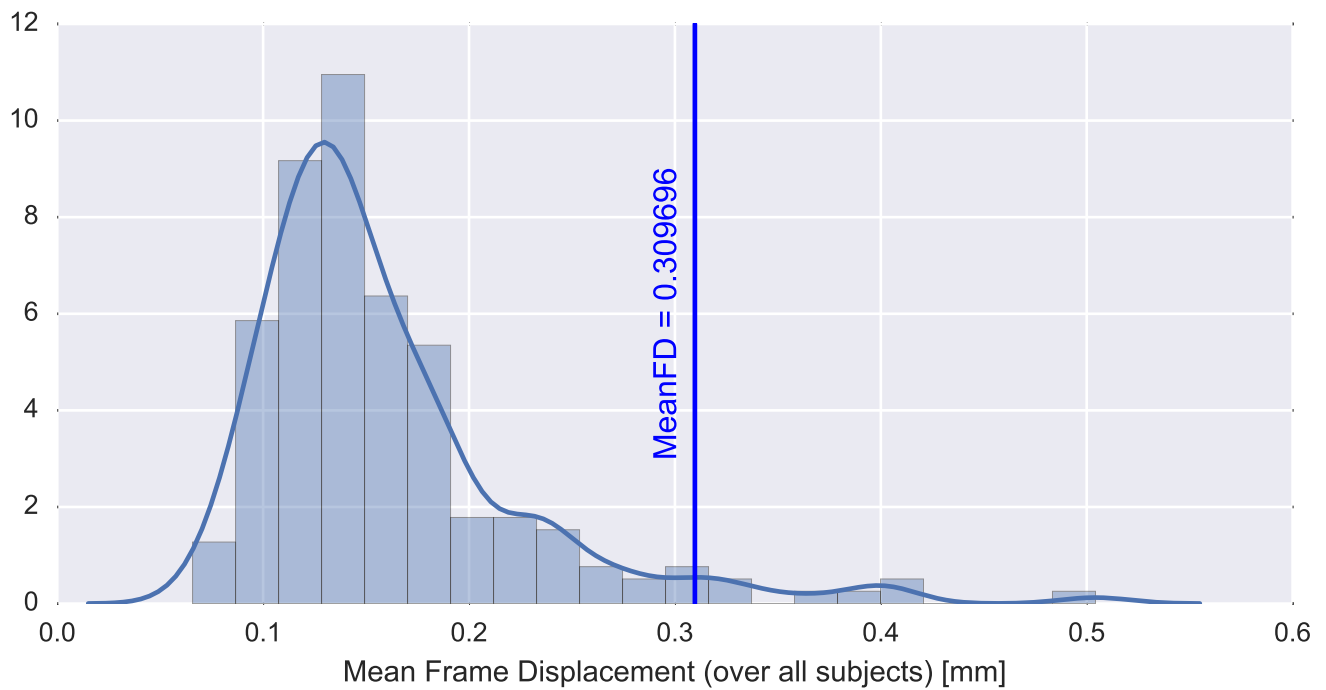

Mean EPI

Brain mask

tSNR

motion

fieldmap correction

coregistration