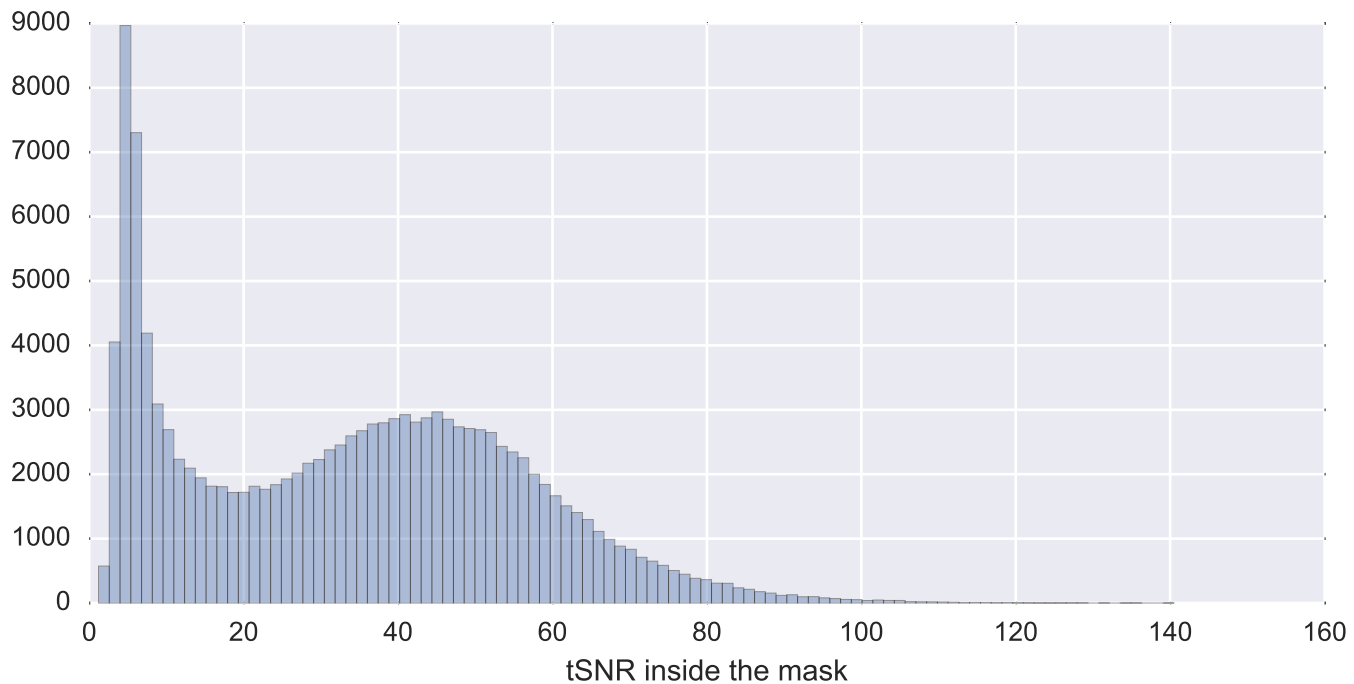

Mean EPI

Brain mask

tSNR

motion

fieldmap correction

coregistration