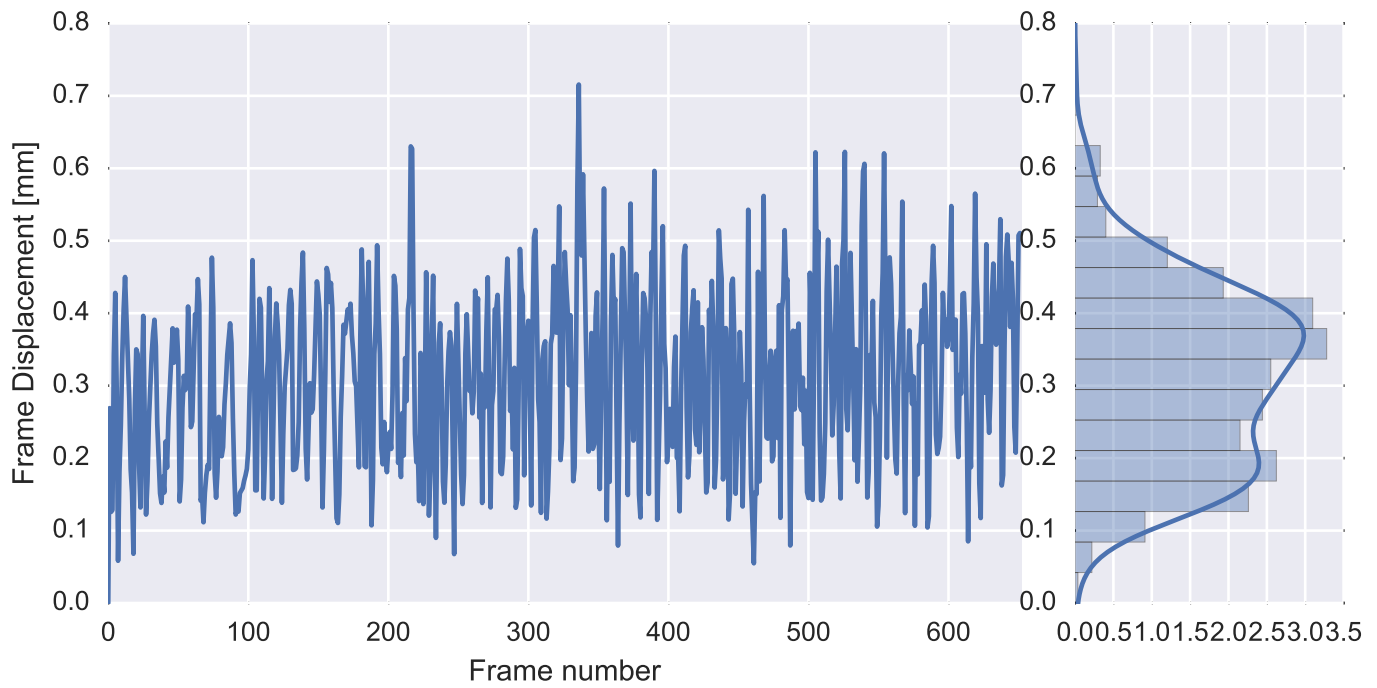

Mean EPI

Brain mask

tSNR

motion

fieldmap correction

coregistration