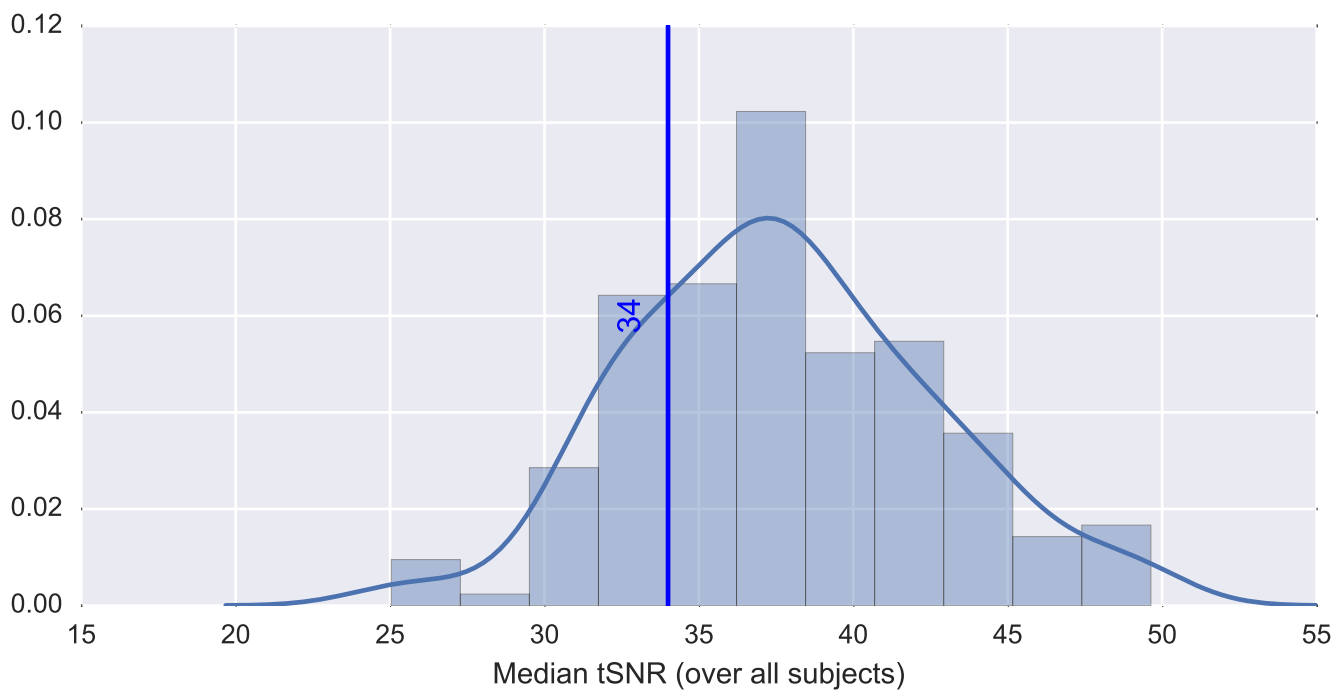

Mean EPI

Brain mask

tSNR

motion

fieldmap correction

coregistration