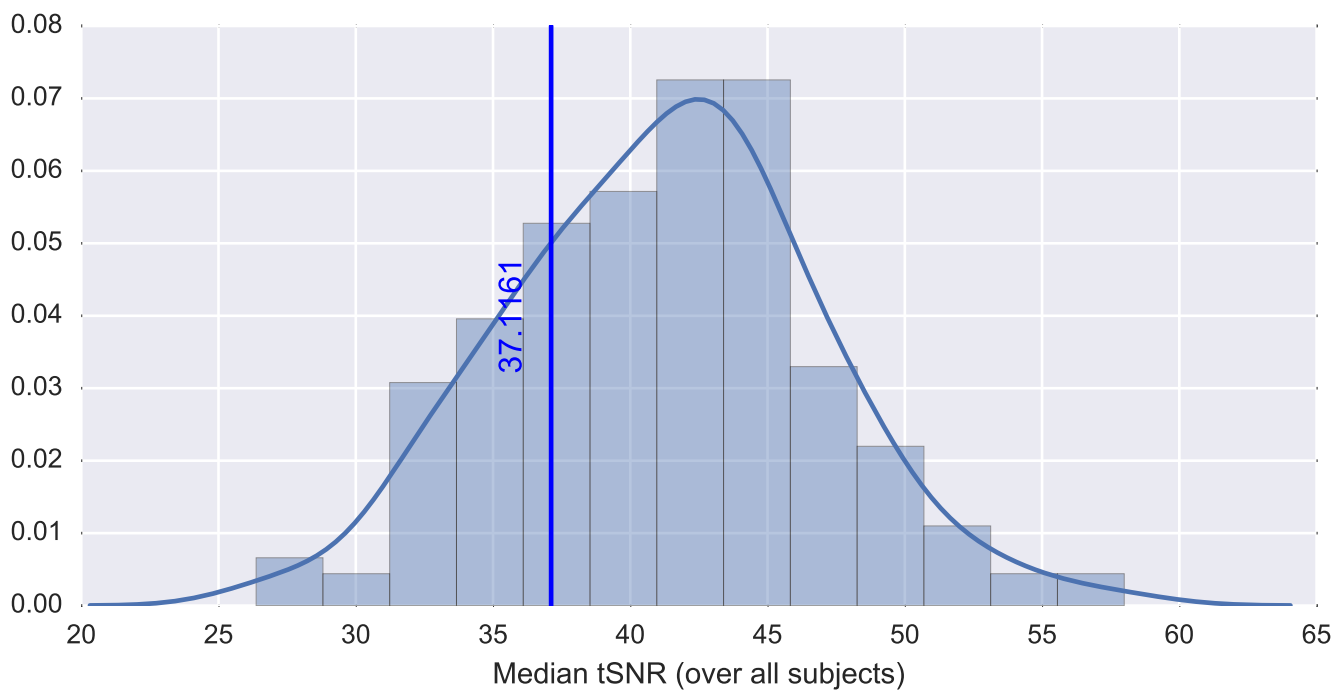

Brain mask

tSNR

motion

fieldmap correction

coregistration