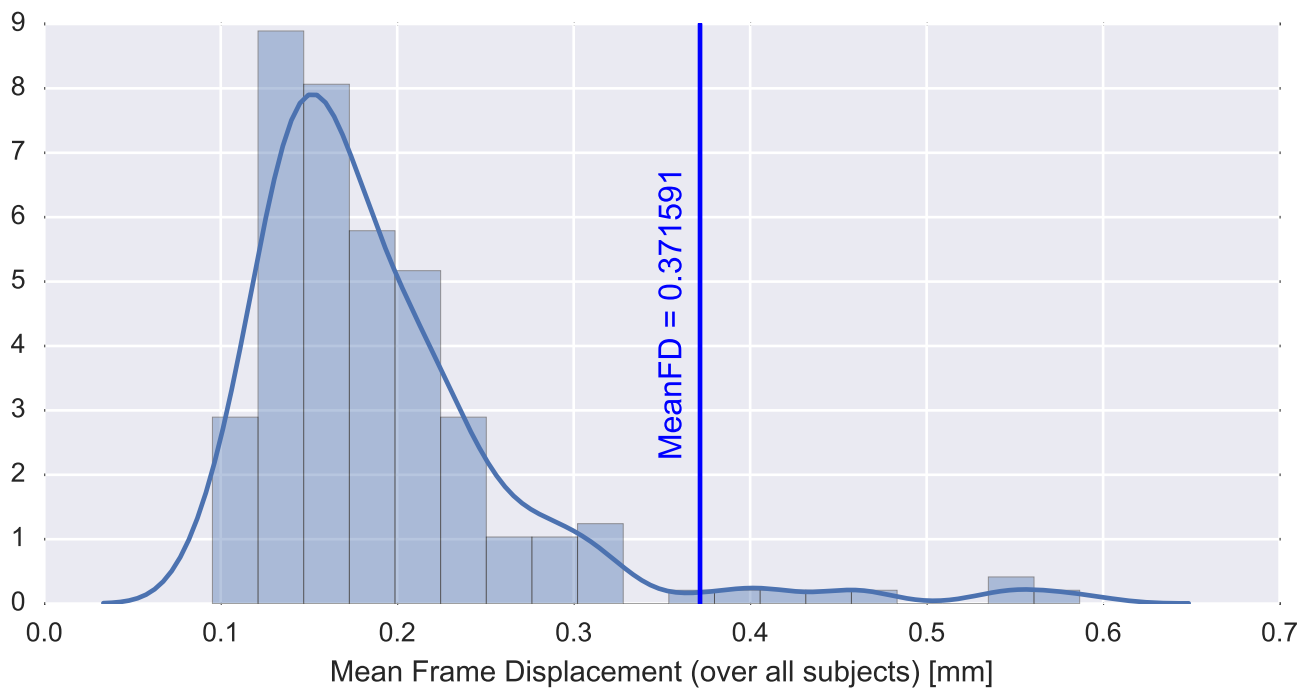

Brain mask

tSNR

motion

fieldmap correction

coregistration