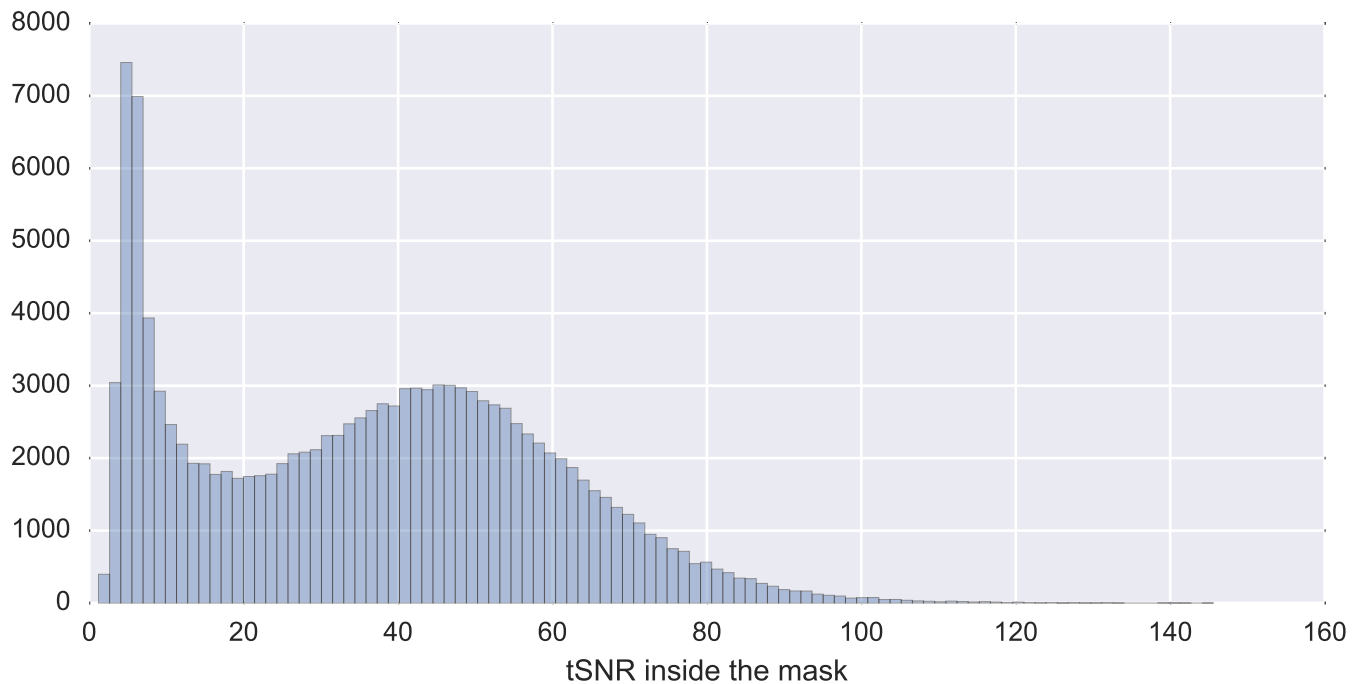

Brain mask

tSNR

motion

fieldmap correction

coregistration