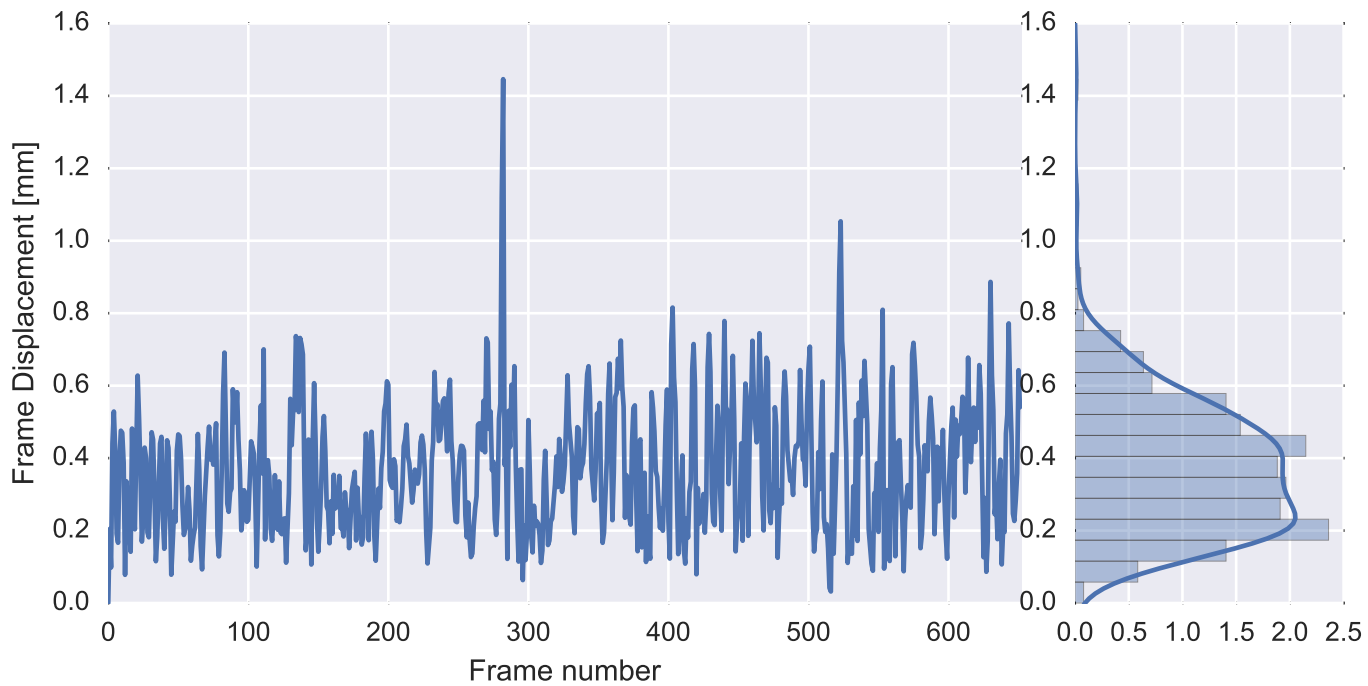

Brain mask

tSNR

motion

fieldmap correction

coregistration