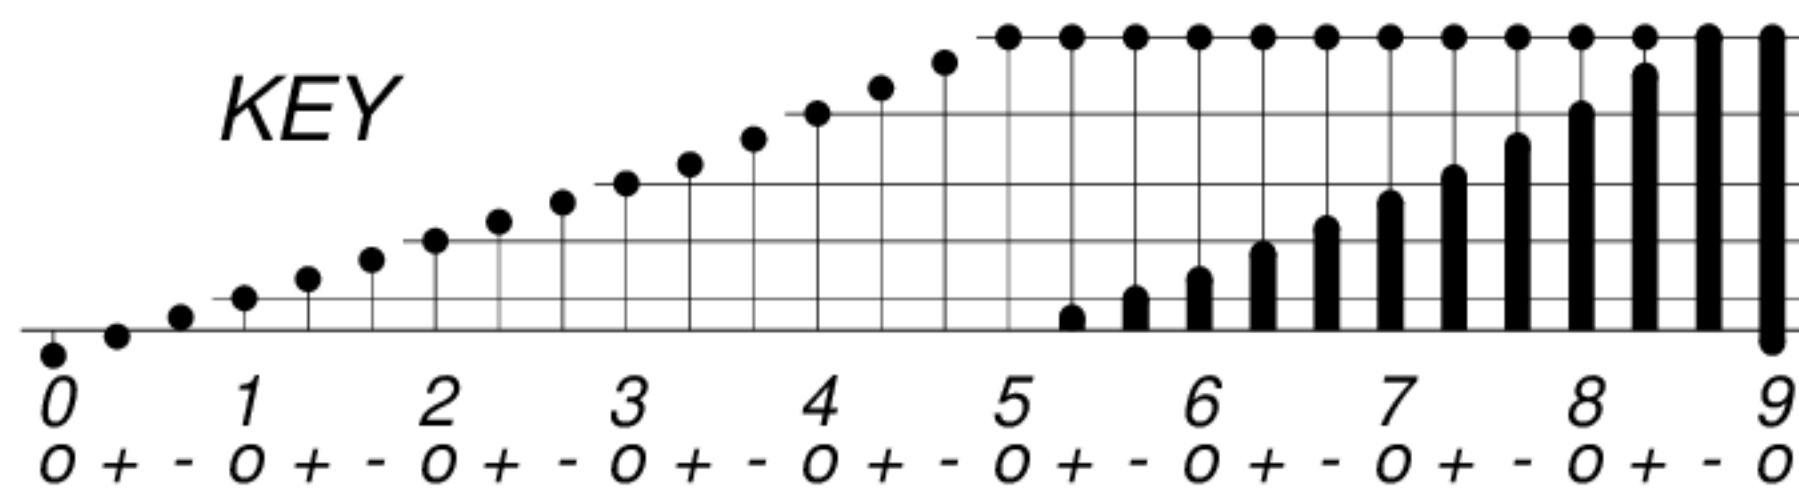

DAYS IN SOLAR ROTATION INTERVAL

1 2 3 4 5 6 7 8 9 10 11 12 13 14 15 16 17 18 19 20 21 22 23 24 25 26 27

ROT.-
NO.

2008

KEY

▲ = sudden
commencement

GFZ German Research Centre for Geosciences
**PLANETARY MAGNETIC
THREE-HOUR-RANGE INDICES**

Kp 2008