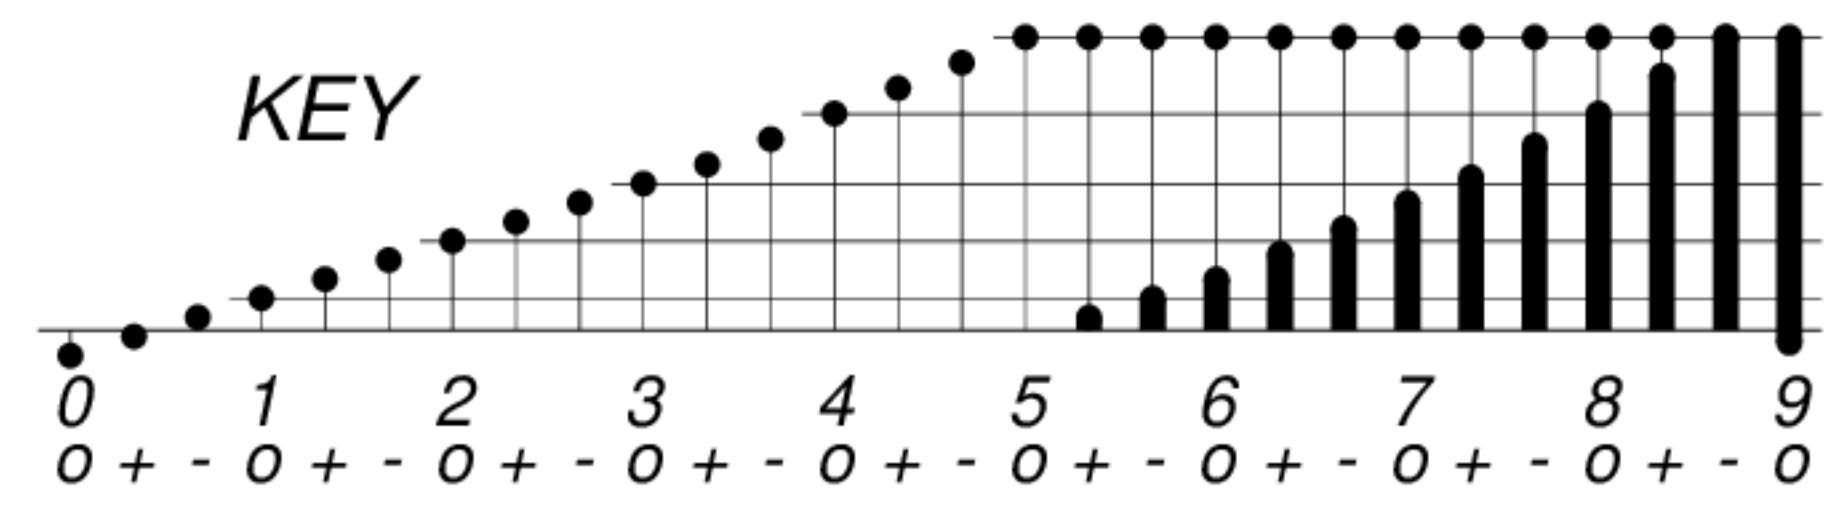

DAYS IN SOLAR ROTATION INTERVAL

1 2 3 4 5 6 7 8 9 10 11 12 13 14 15 16 17 18 19 20 21 22 23 24 25 26 27

ROT.-NO.

GFZ German Research Centre for Geosciences  
**PLANETARY MAGNETIC  
 THREE-HOUR-RANGE INDICES**  
*Kp 1989*

KEY

▲ = sudden commencement