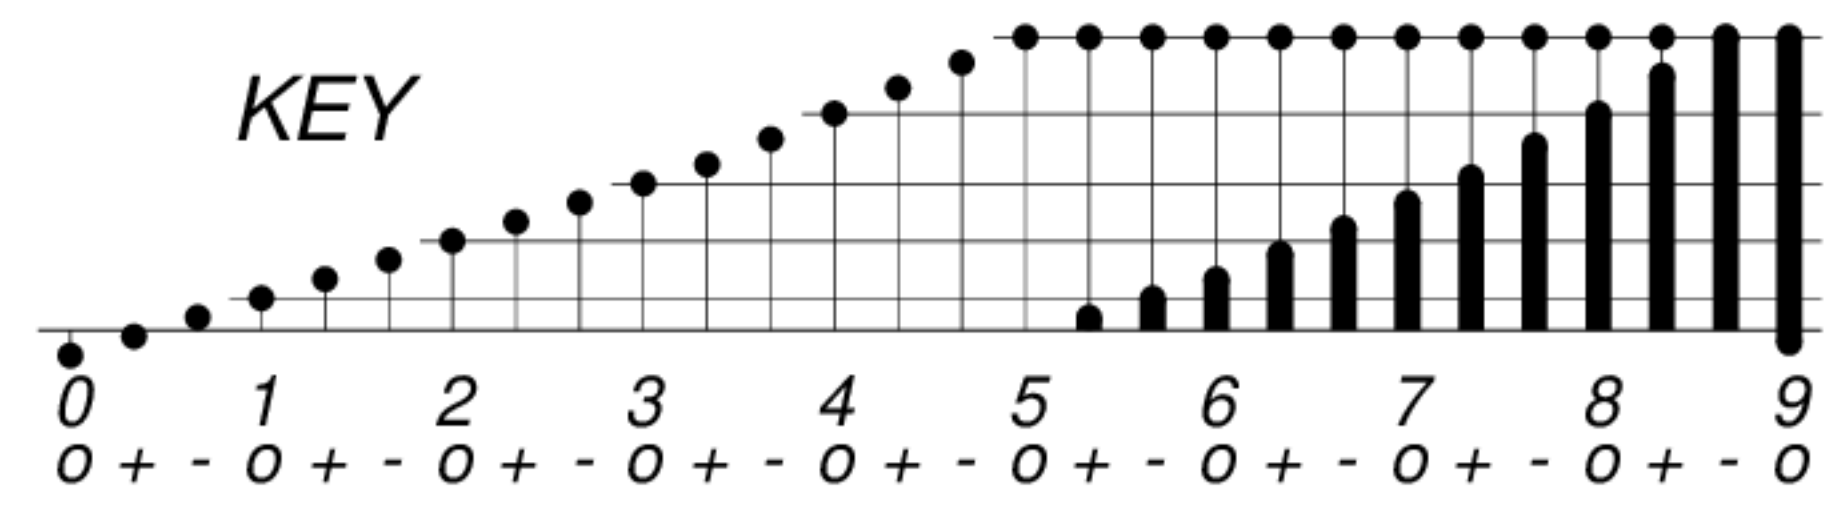

DAYS IN SOLAR ROTATION INTERVAL

1 2 3 4 5 6 7 8 9 10 11 12 13 14 15 16 17 18 19 20 21 22 23 24 25 26 27

ROT.-
NO.

KEY

▲ = sudden
commencement

GFZ German Research Centre for Geosciences
**PLANETARY MAGNETIC
THREE-HOUR-RANGE INDICES**
Kp 1972