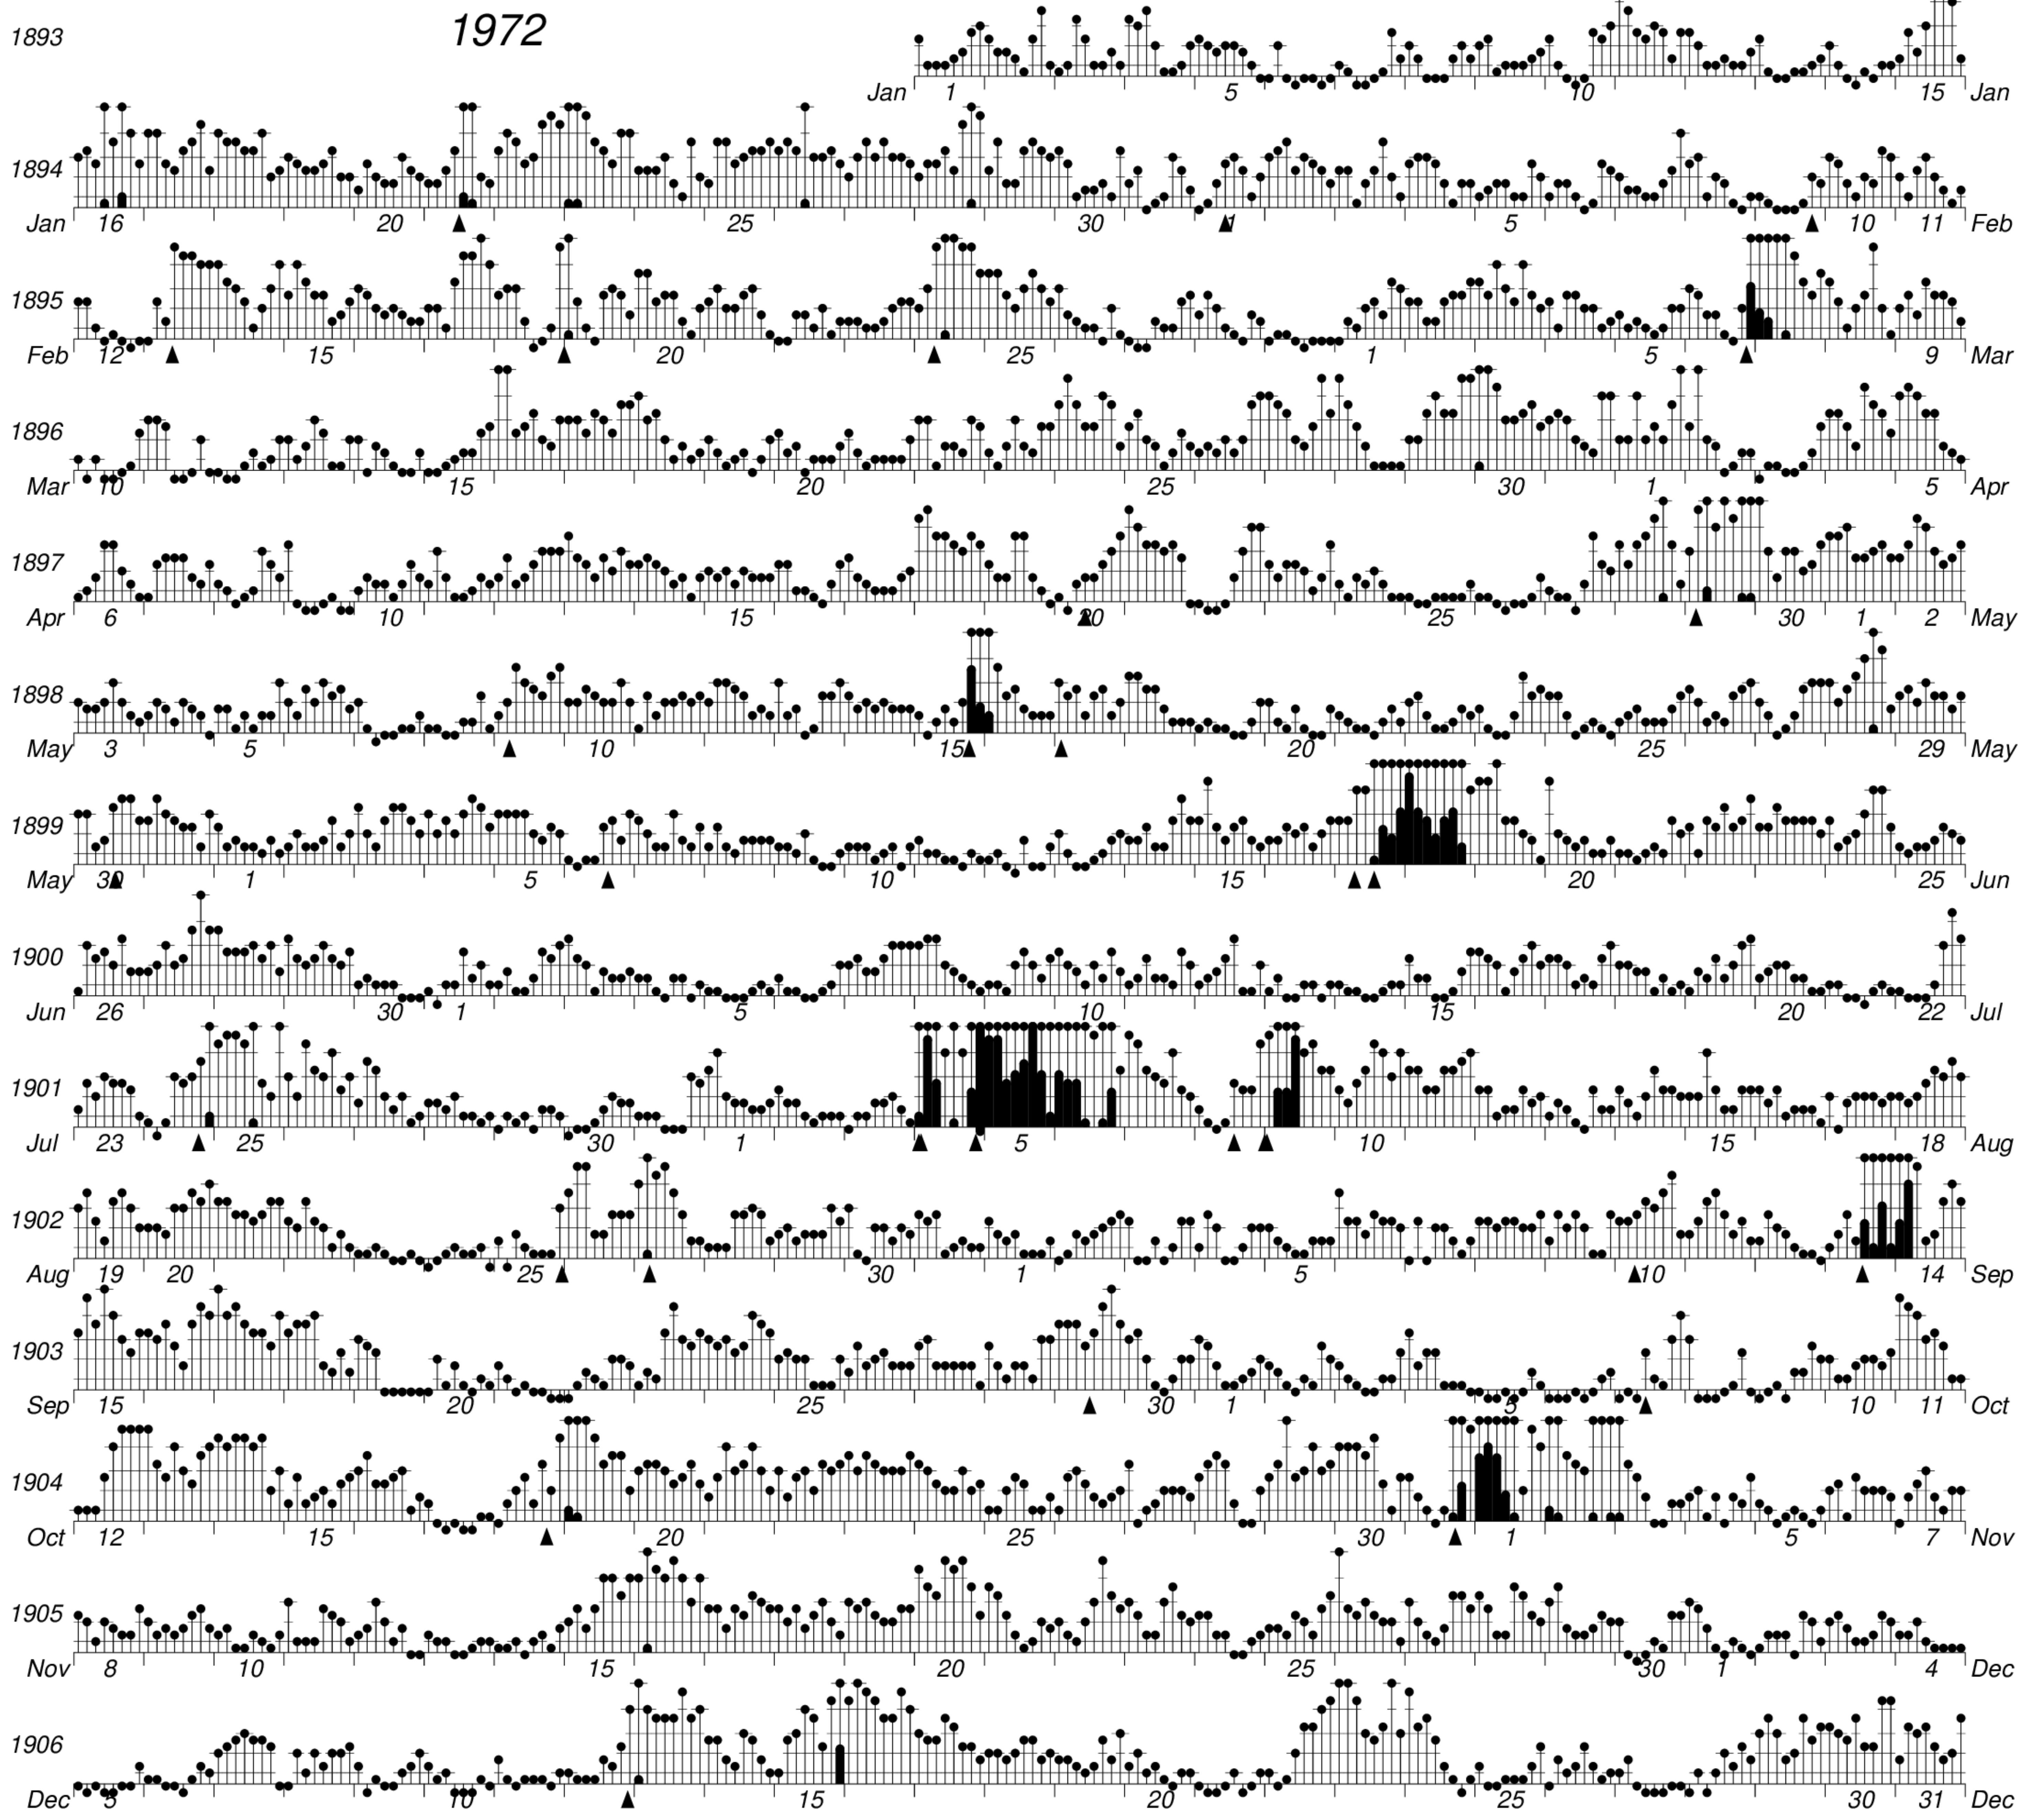

DAYS IN SOLAR ROTATION INTERVAL

1 2 3 4 5 6 7 8 9 10 11 12 13 14 15 16 17 18 19 20 21 22 23 24 25 26 27

ROT.-
NO.

KEY

▲ = sudden
commencement

GFZ German Research Centre for Geosciences
**PLANETARY MAGNETIC
THREE-HOUR-RANGE INDICES**
Kp 1972