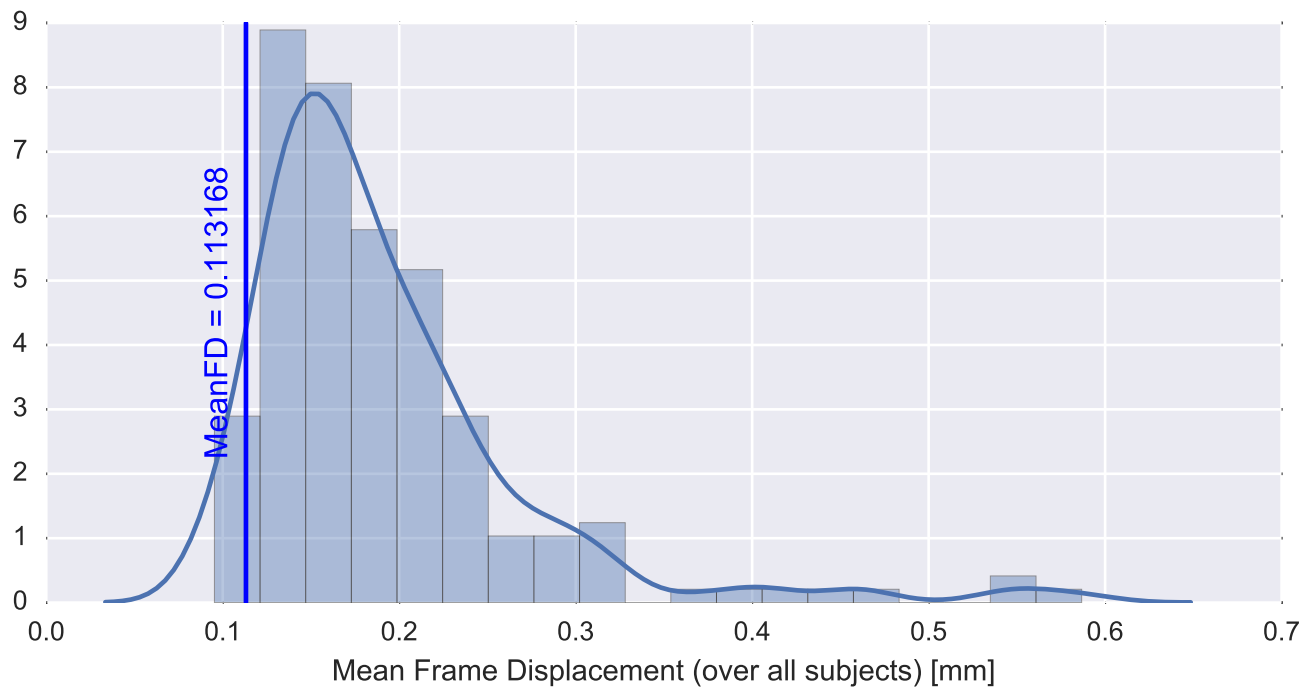

Mean EPI

Brain mask

tSNR

motion

fieldmap correction

coregistration