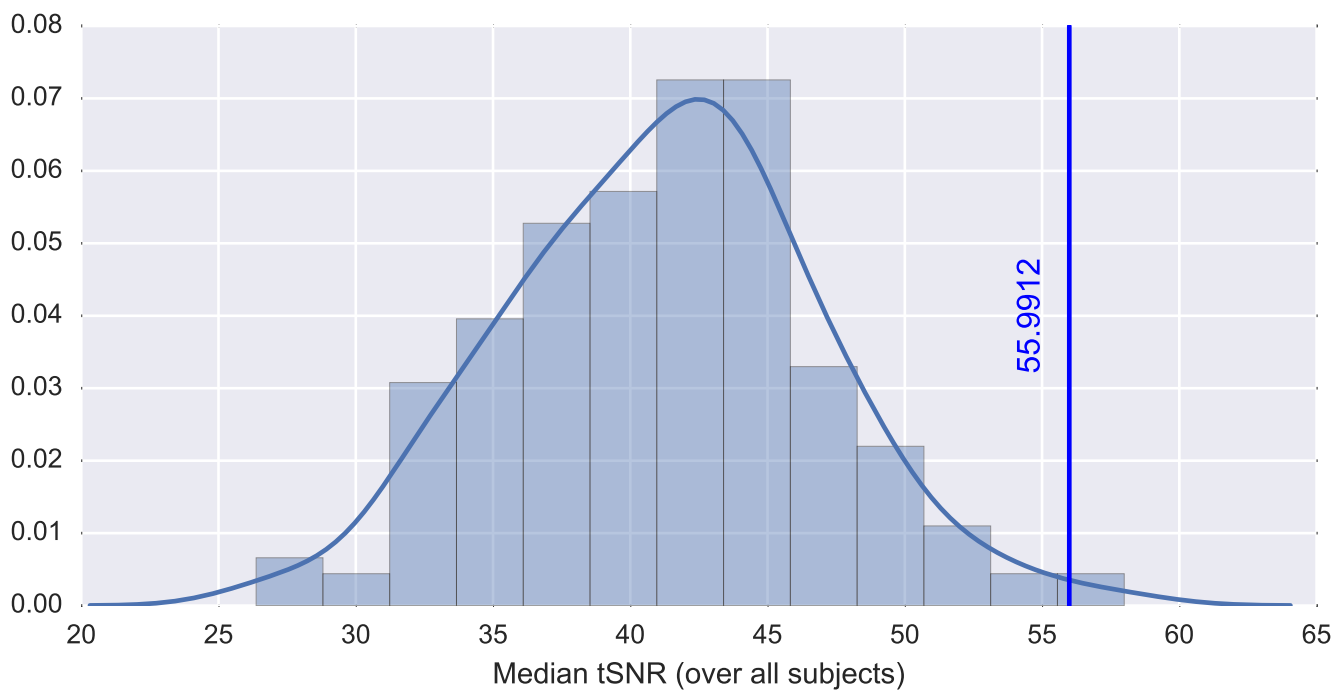

Mean EPI

Brain mask

tSNR

motion

fieldmap correction

coregistration