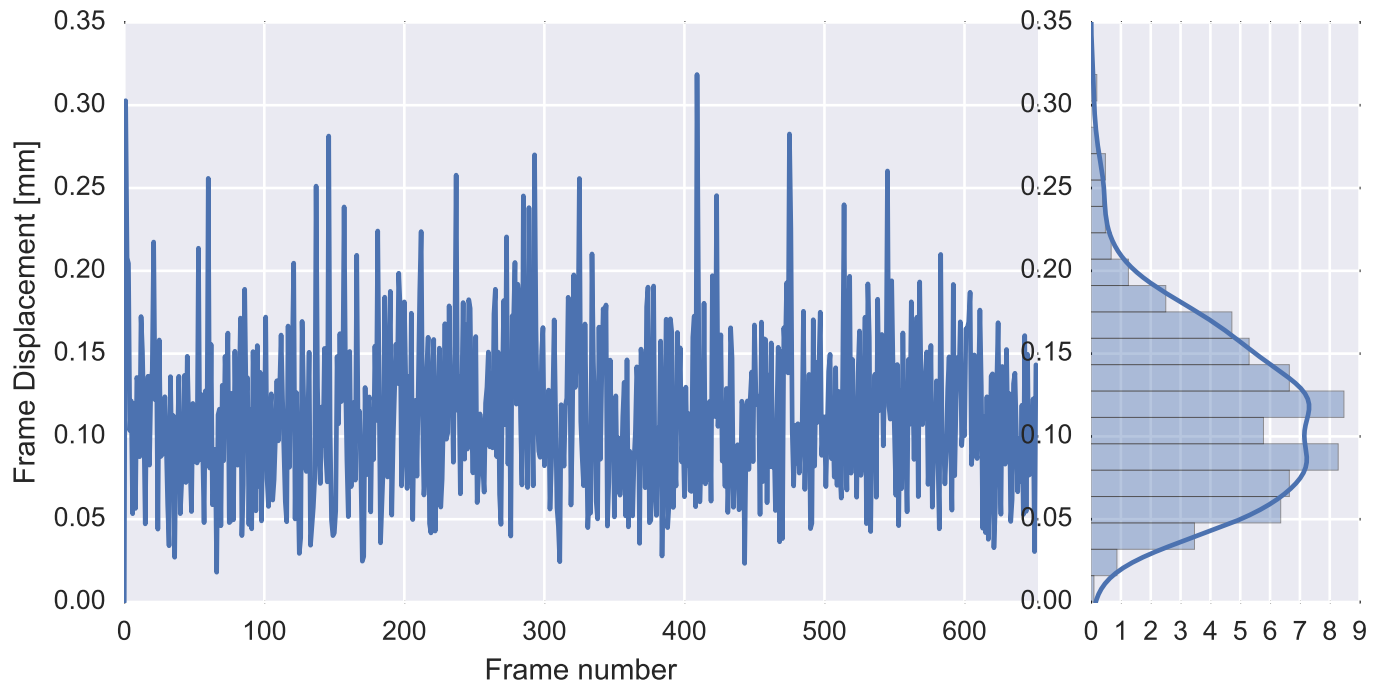

Mean EPI

Brain mask

tSNR

motion

fieldmap correction

coregistration