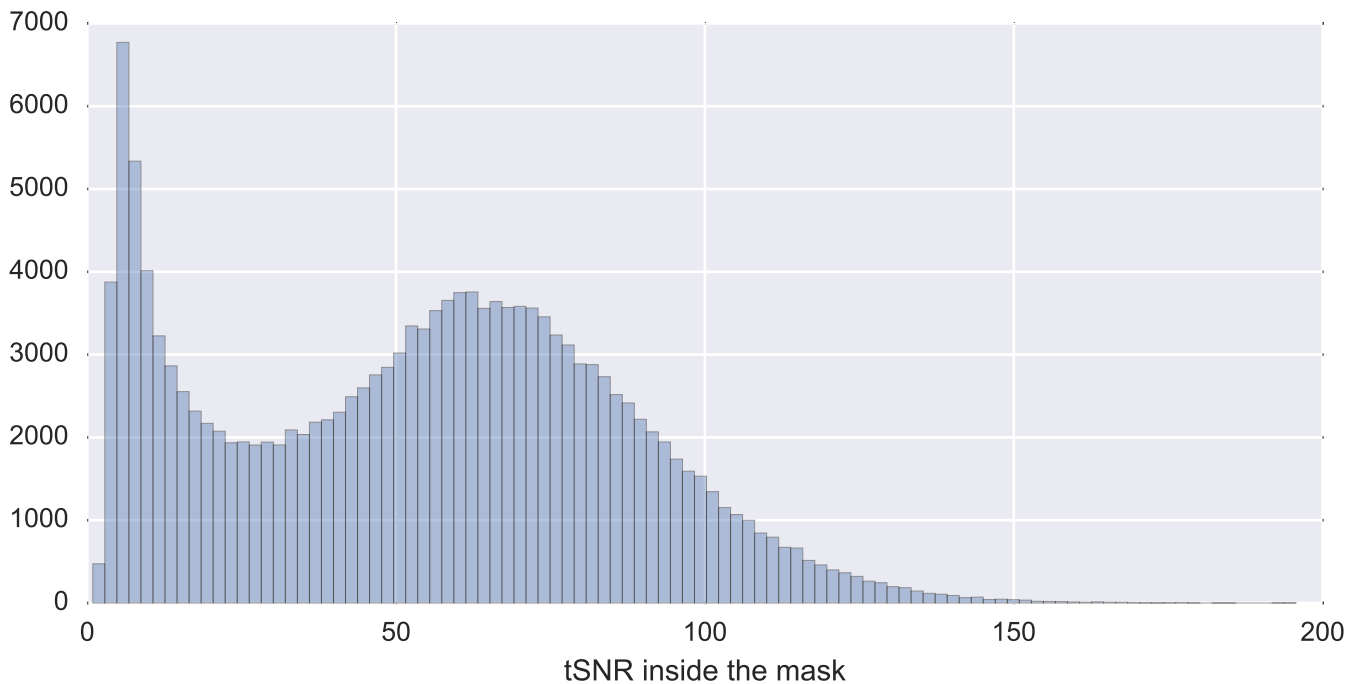

Mean EPI

Brain mask

tSNR

motion

fieldmap correction

coregistration