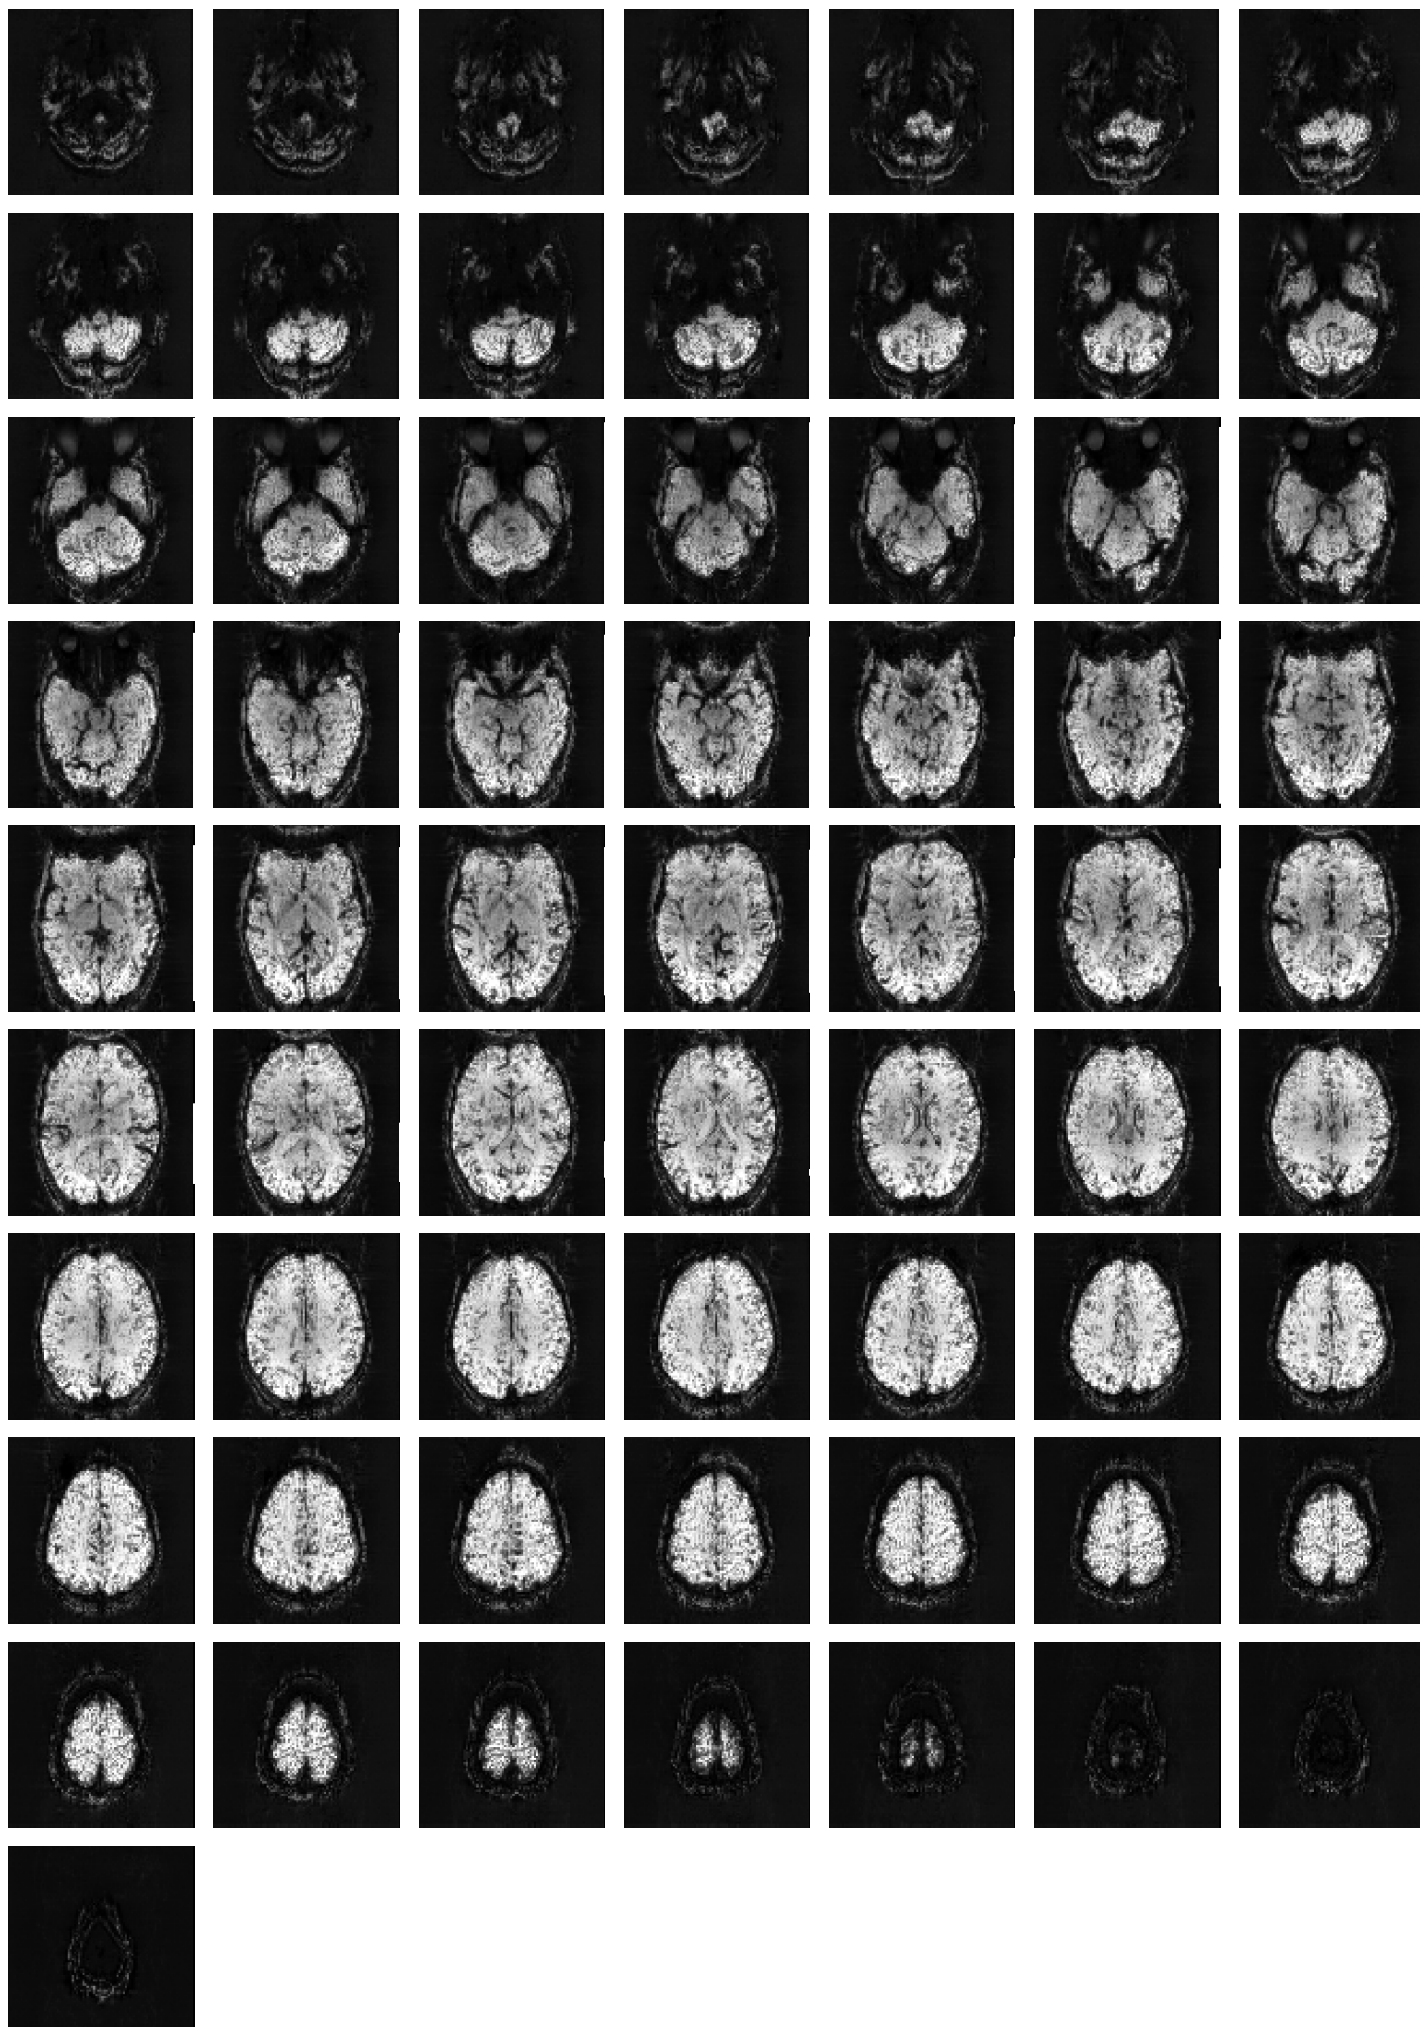

Mean EPI

Brain mask

tSNR

motion

fieldmap correction

coregistration