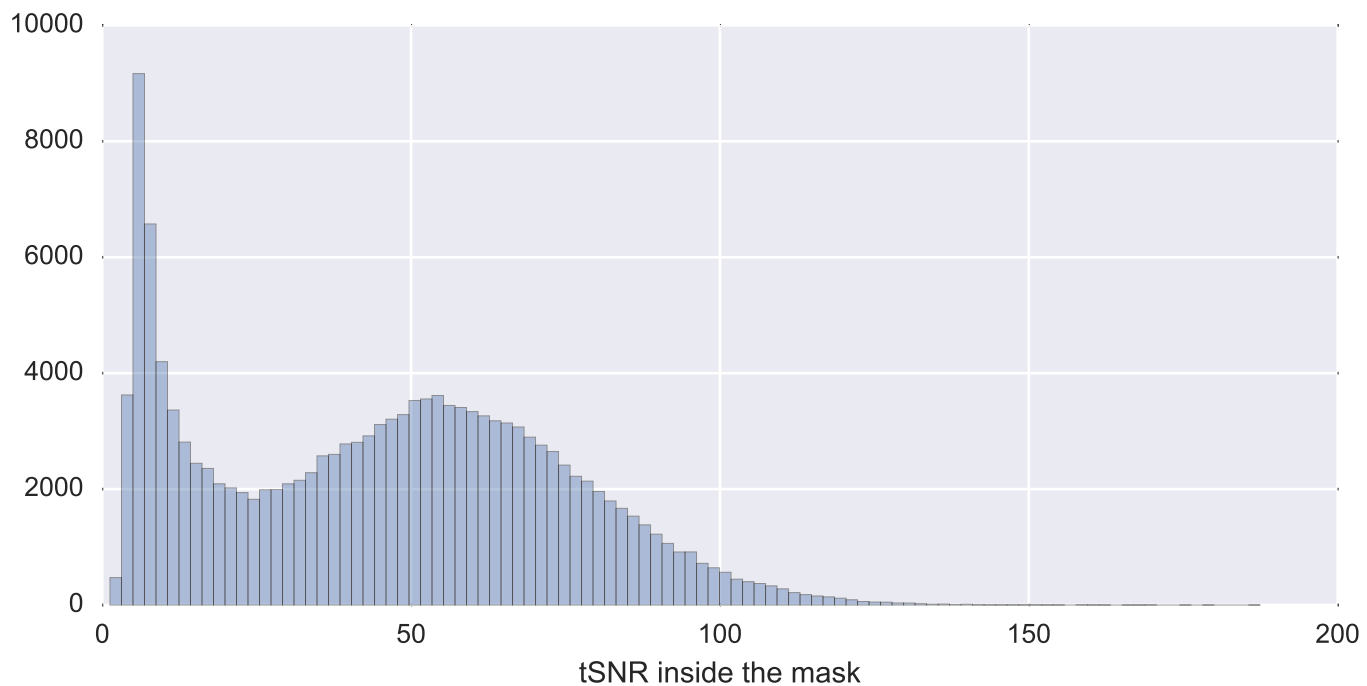

Mean EPI

Brain mask

tSNR

motion

fieldmap correction

coregistration