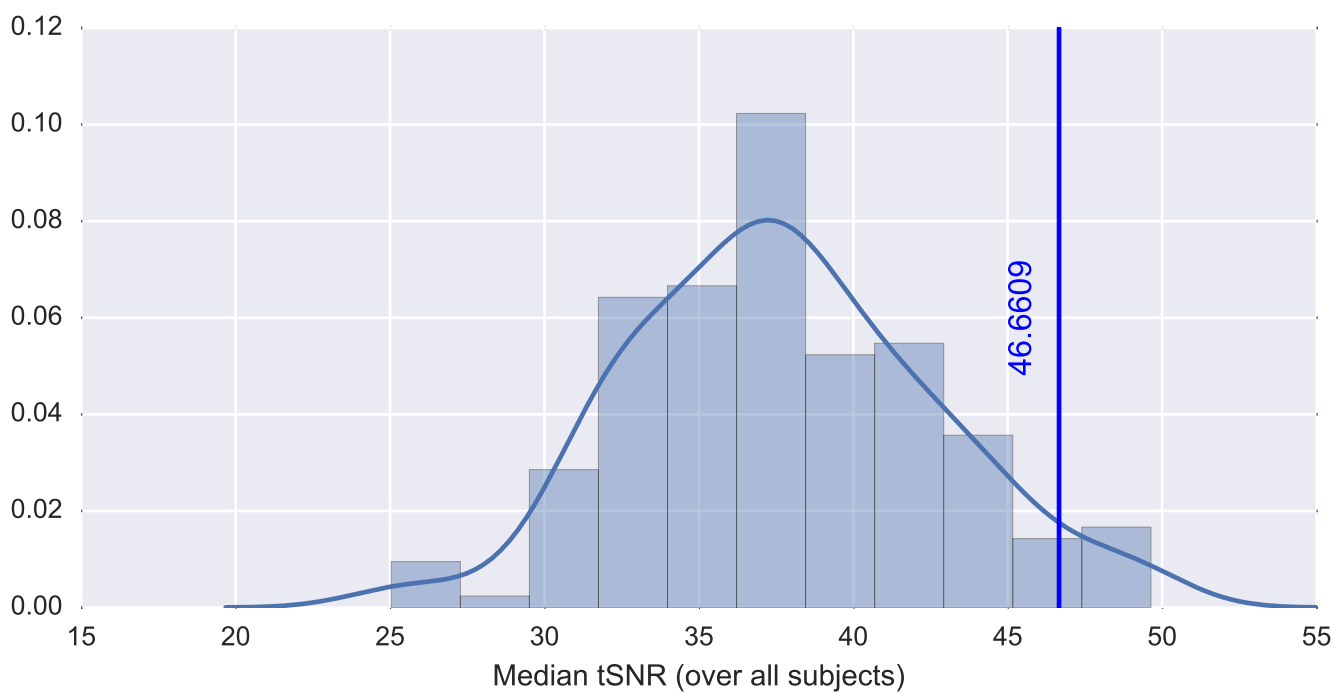

Mean EPI

Brain mask

tSNR

motion

fieldmap correction

coregistration