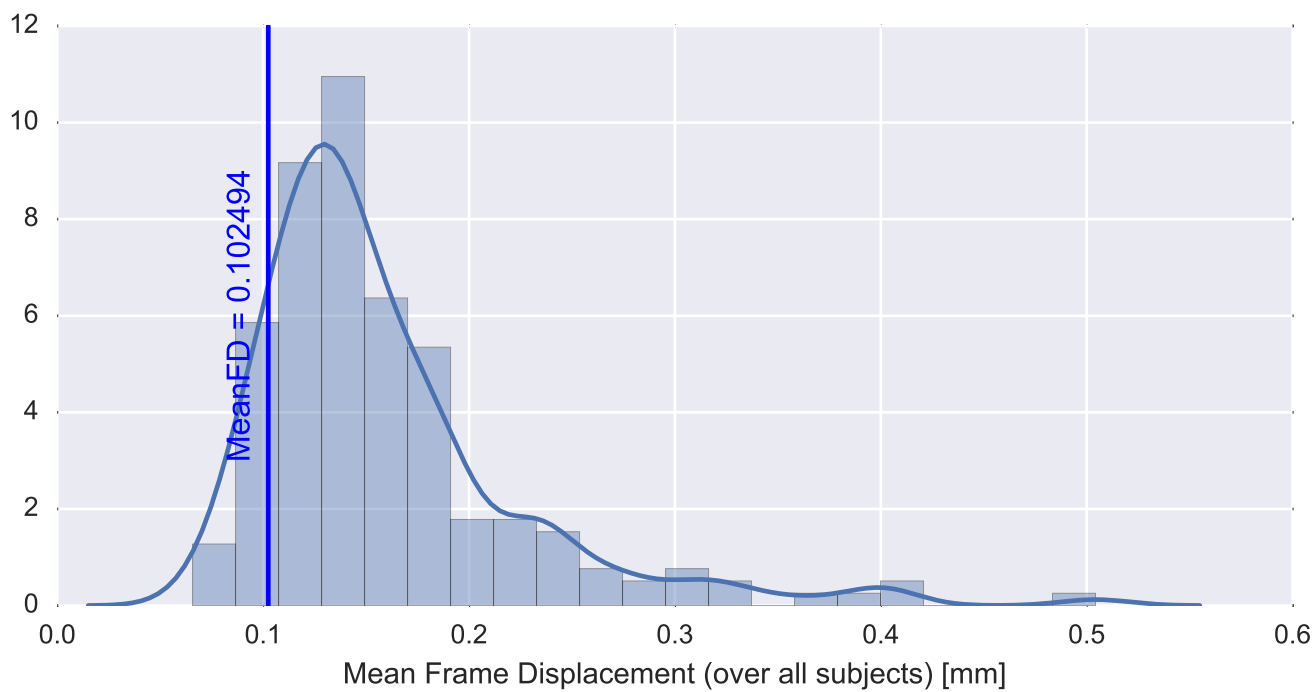

Mean EPI

Brain mask

tSNR

motion

fieldmap correction

coregistration