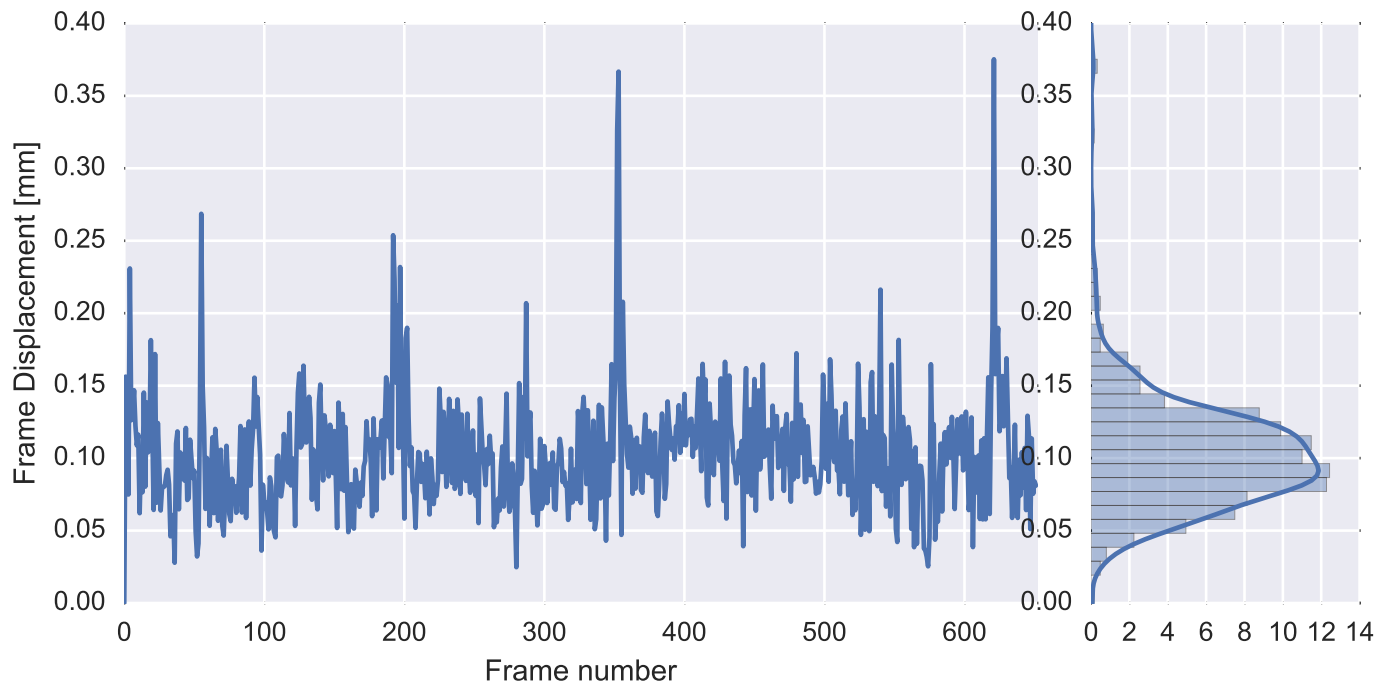

Mean EPI

Brain mask

tSNR

motion

fieldmap correction

coregistration