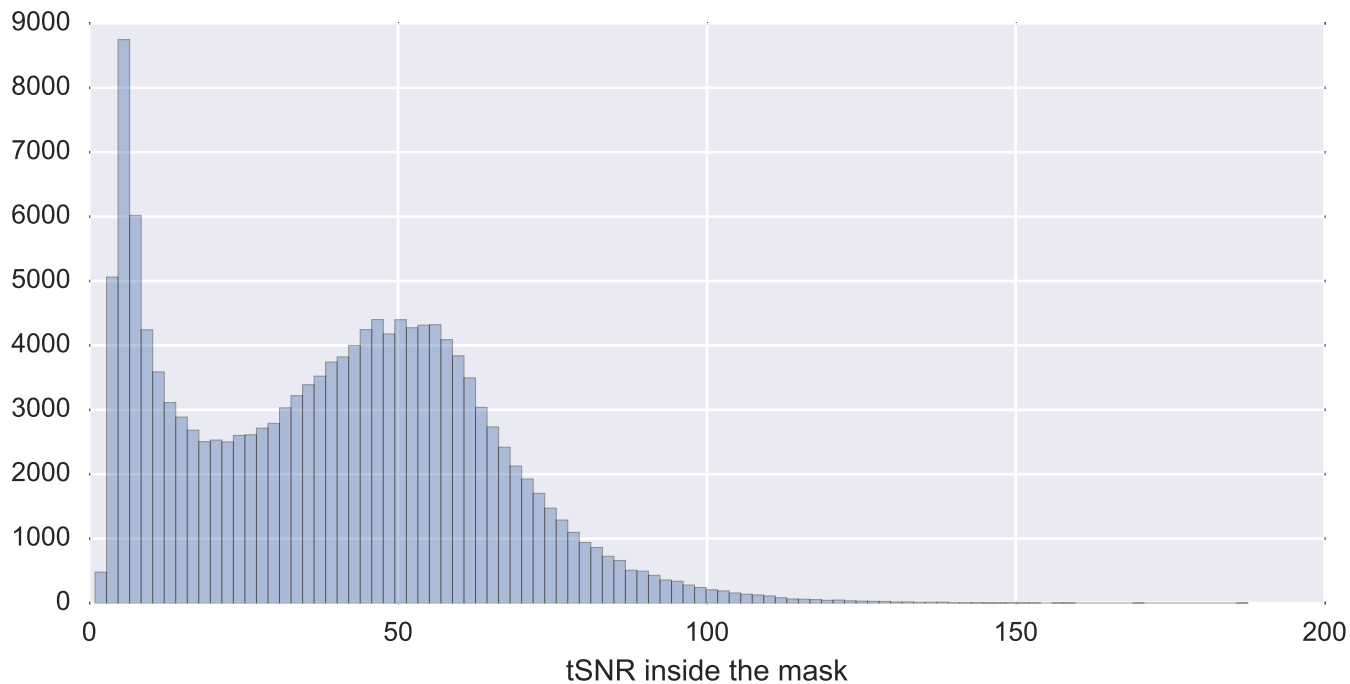

Mean EPI

Brain mask

tSNR

motion

fieldmap correction

coregistration