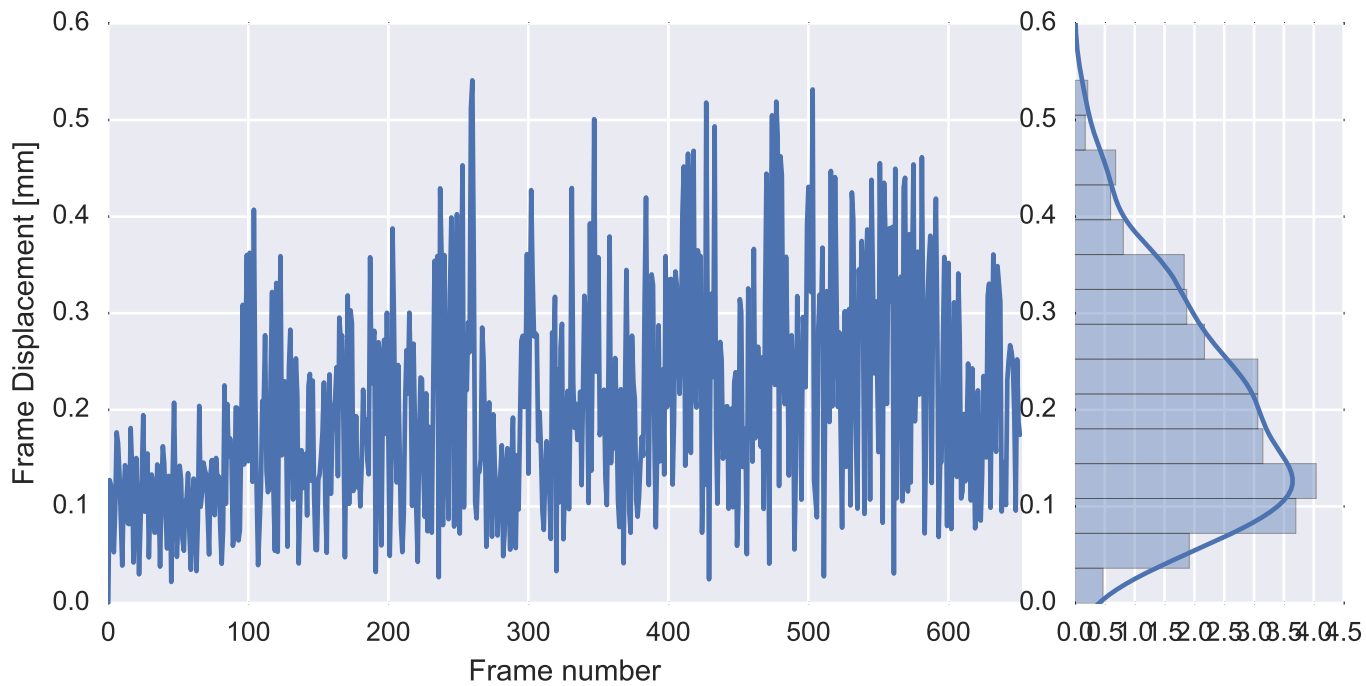

Mean EPI

Brain mask

tSNR

motion

fieldmap correction

coregistration