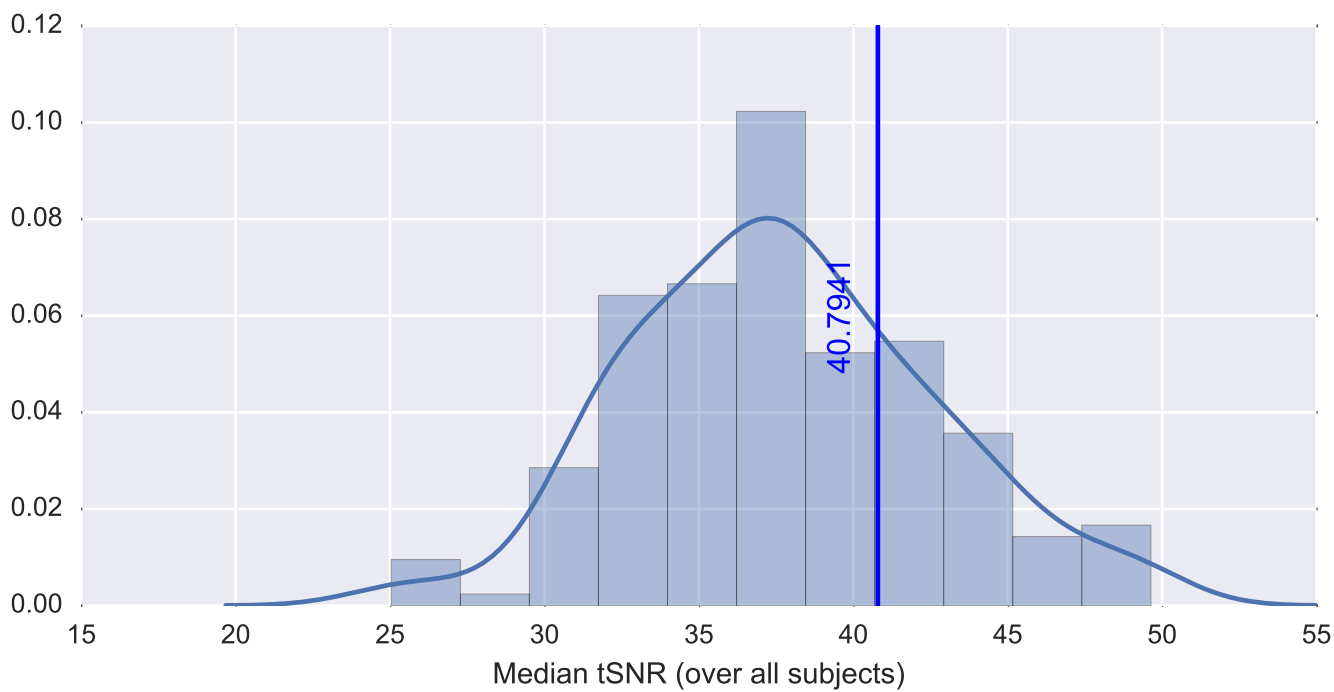

Mean EPI

Brain mask

tSNR

motion

fieldmap correction

coregistration