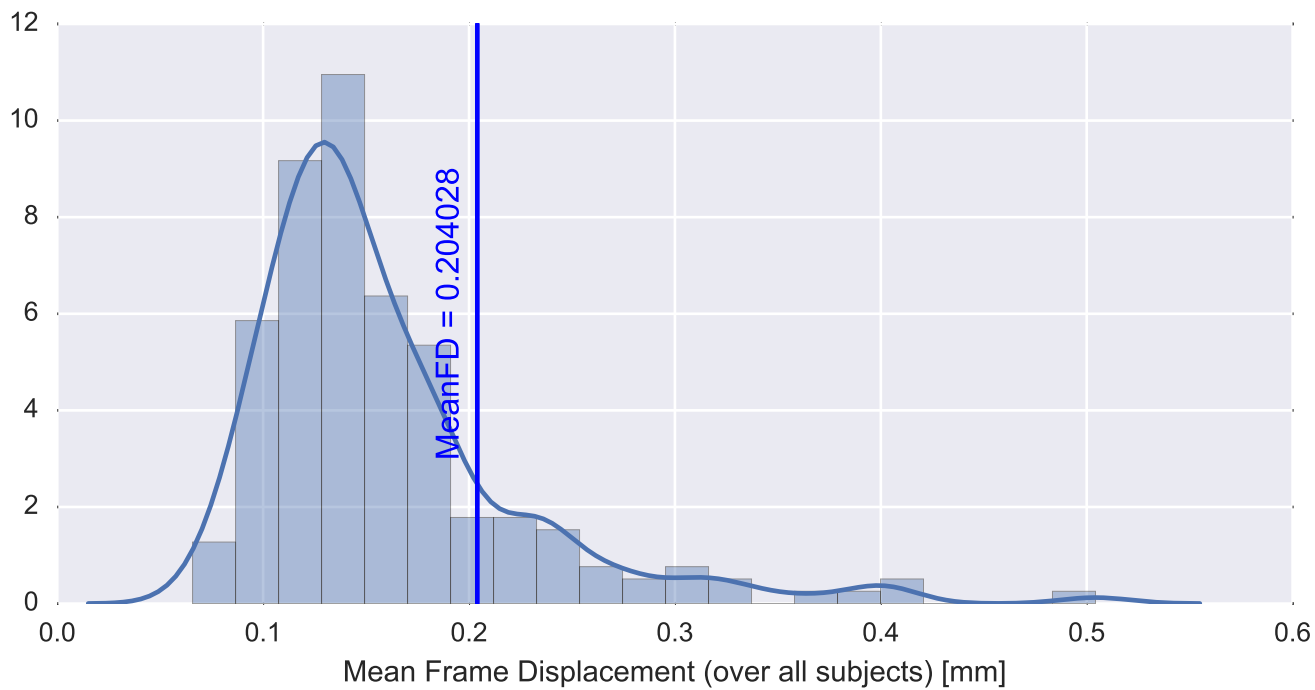

Mean EPI

Brain mask

tSNR

motion

fieldmap correction

coregistration