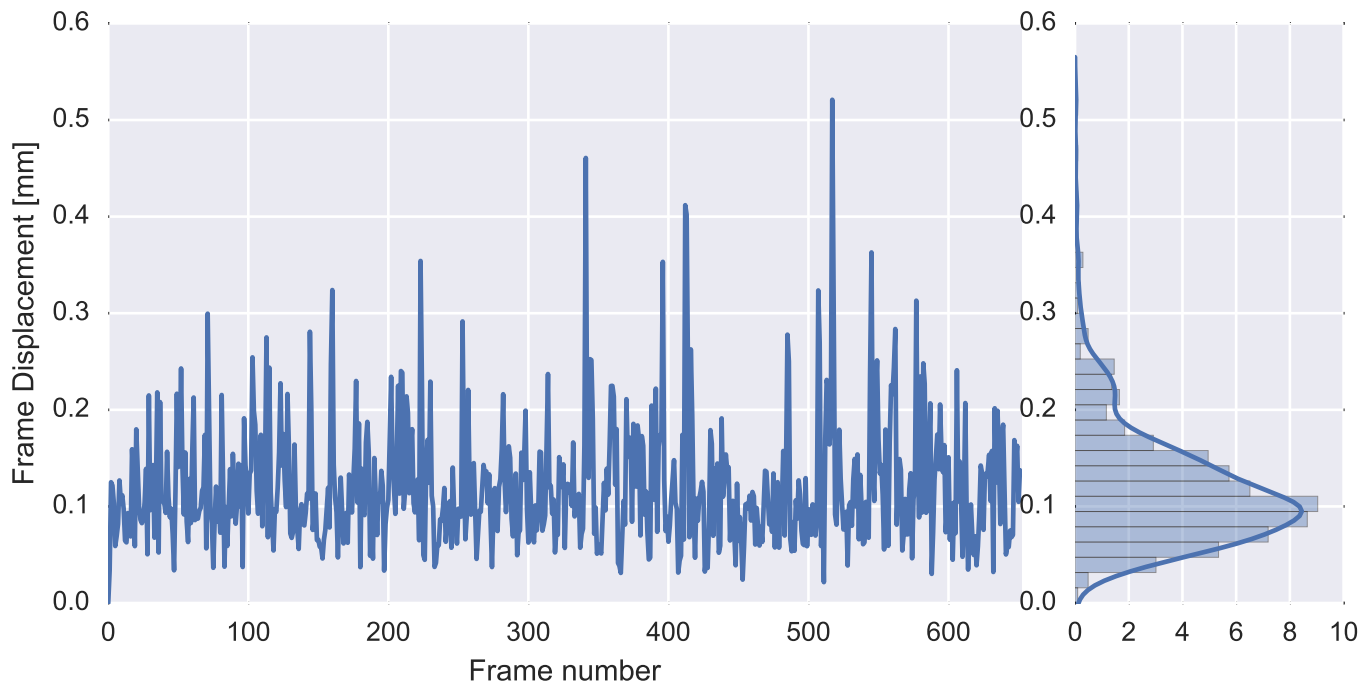

Mean EPI

Brain mask

tSNR

motion

fieldmap correction

coregistration