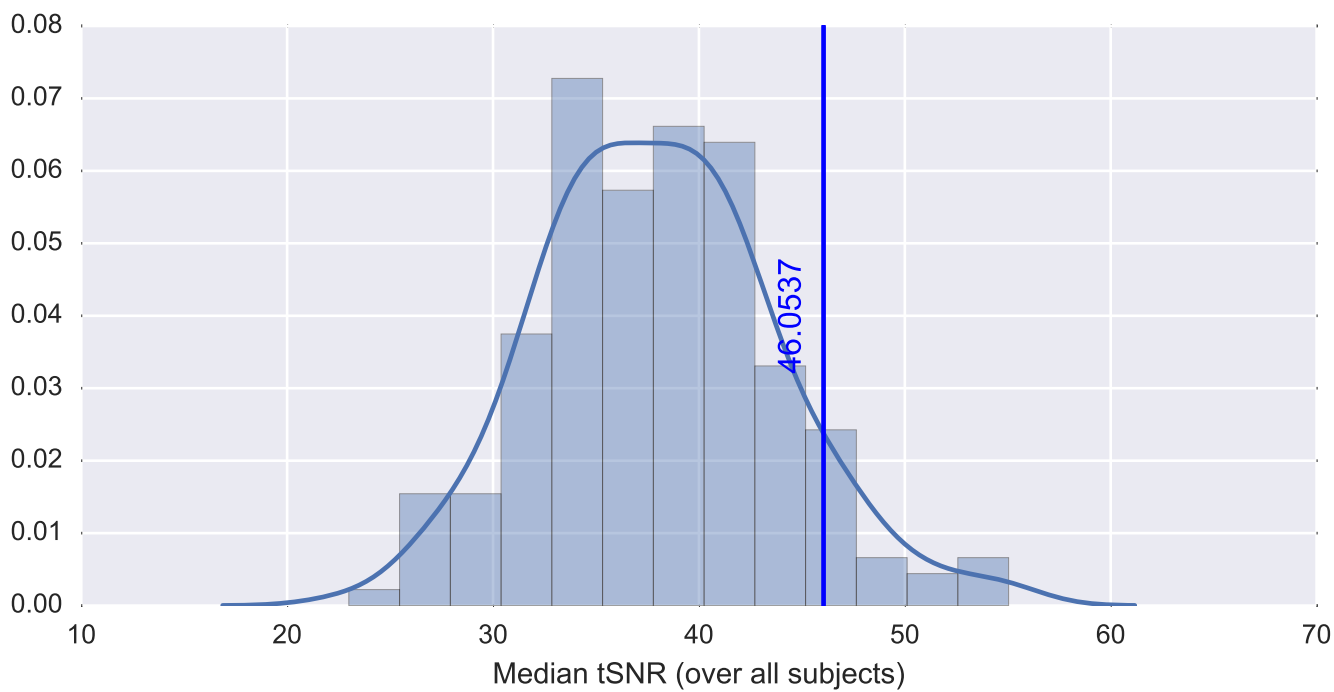

Mean EPI

Brain mask

tSNR

motion

fieldmap correction

coregistration