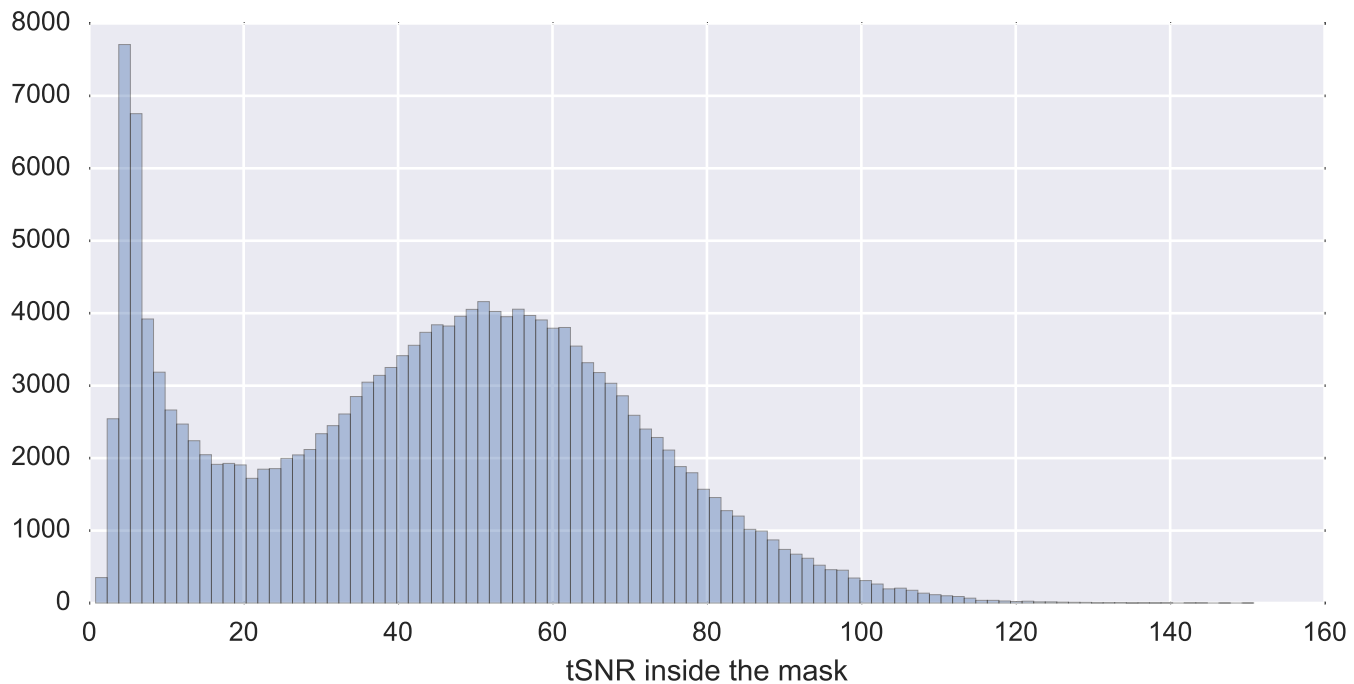

Mean EPI

Brain mask

tSNR

motion

fieldmap correction

coregistration