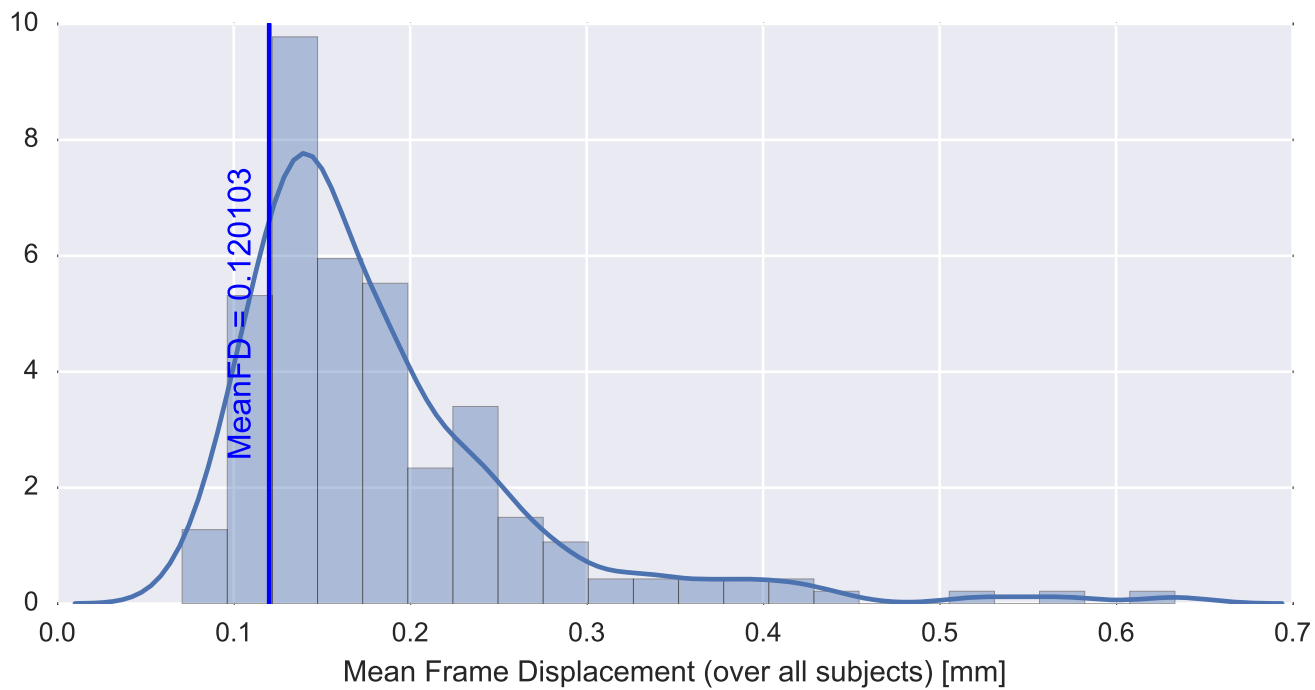

Mean EPI

Brain mask

tSNR

motion

fieldmap correction

coregistration