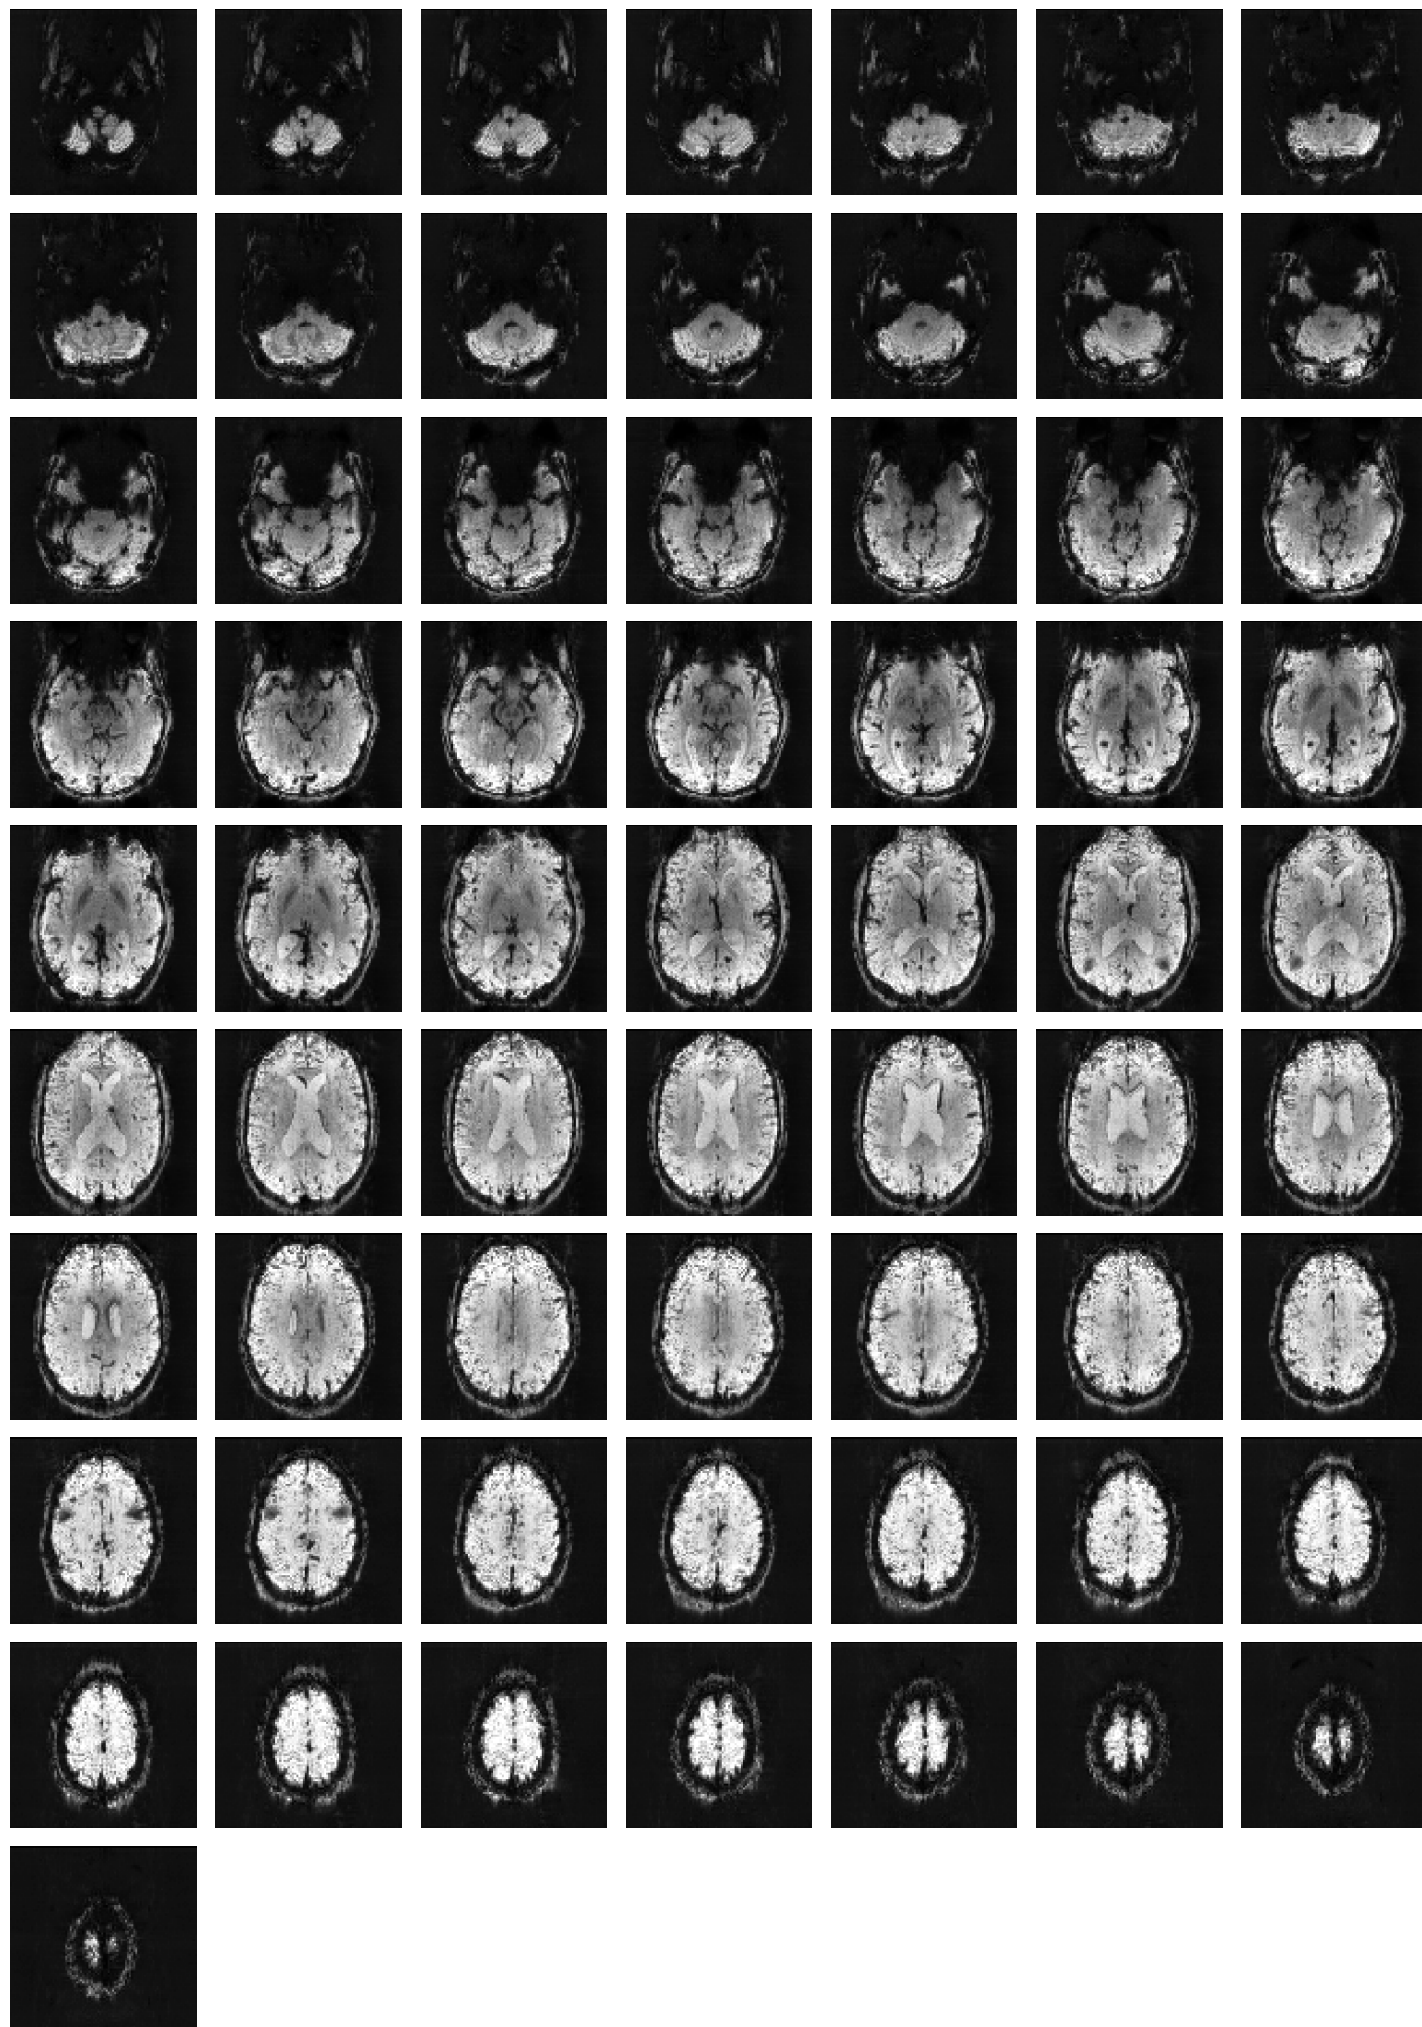

Mean EPI

Brain mask

tSNR

motion

fieldmap correction

coregistration