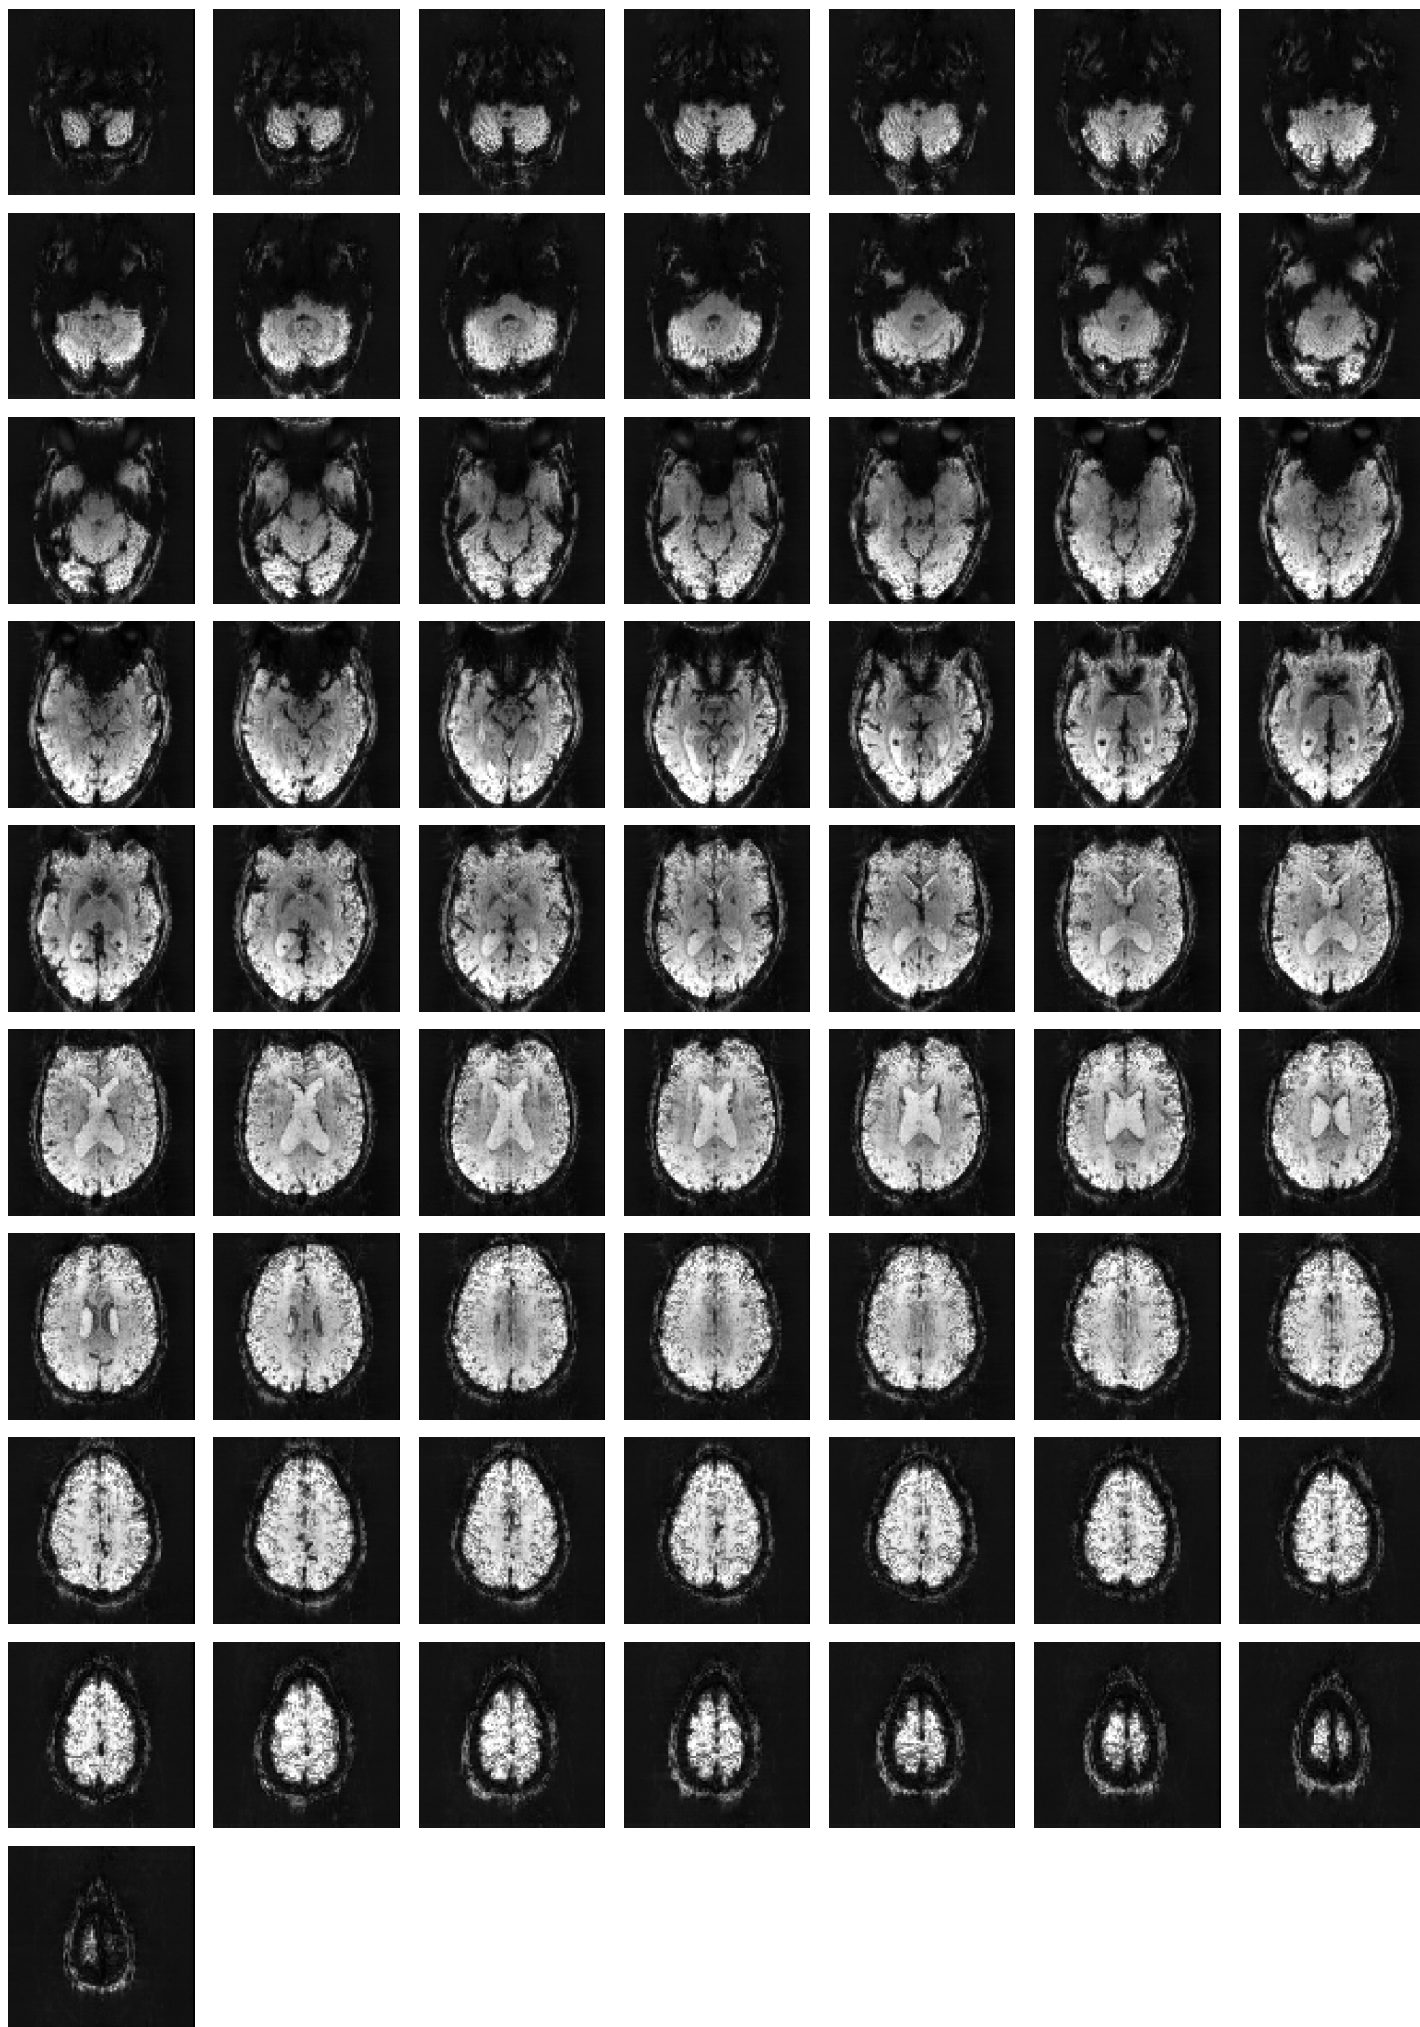

Mean EPI

Brain mask

tSNR

motion

fieldmap correction

coregistration