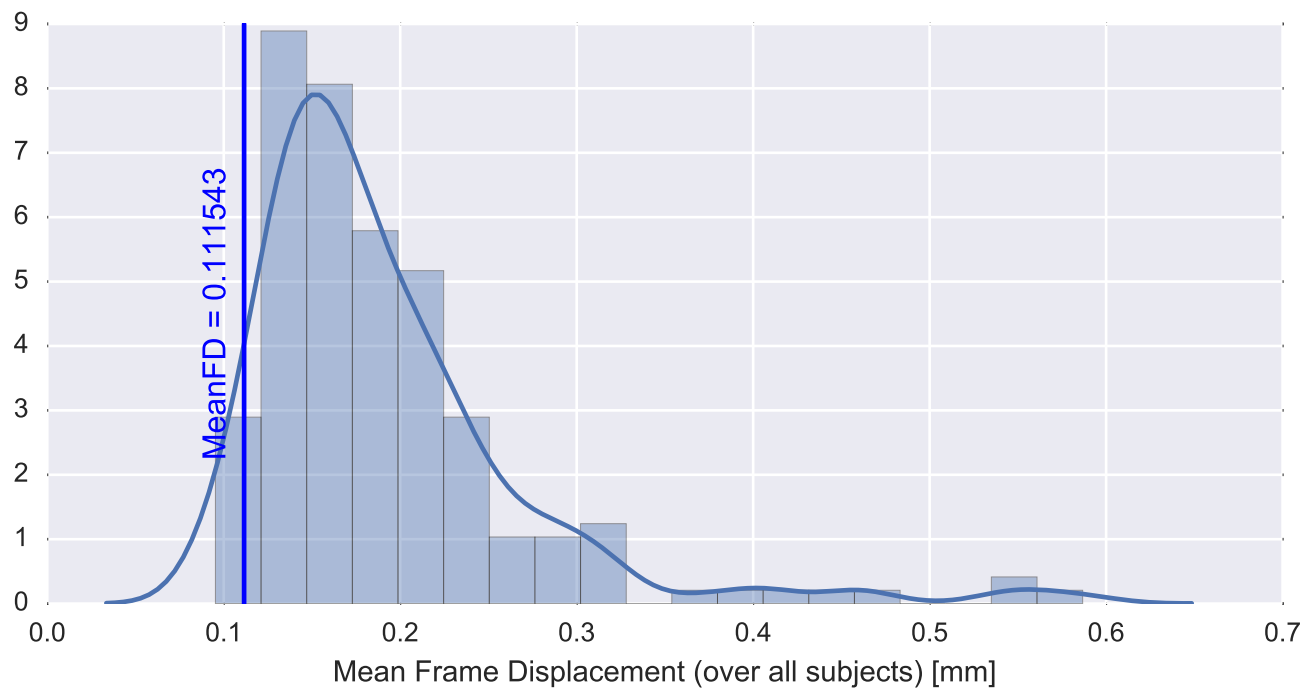

Mean EPI

Brain mask

tSNR

motion

fieldmap correction

coregistration