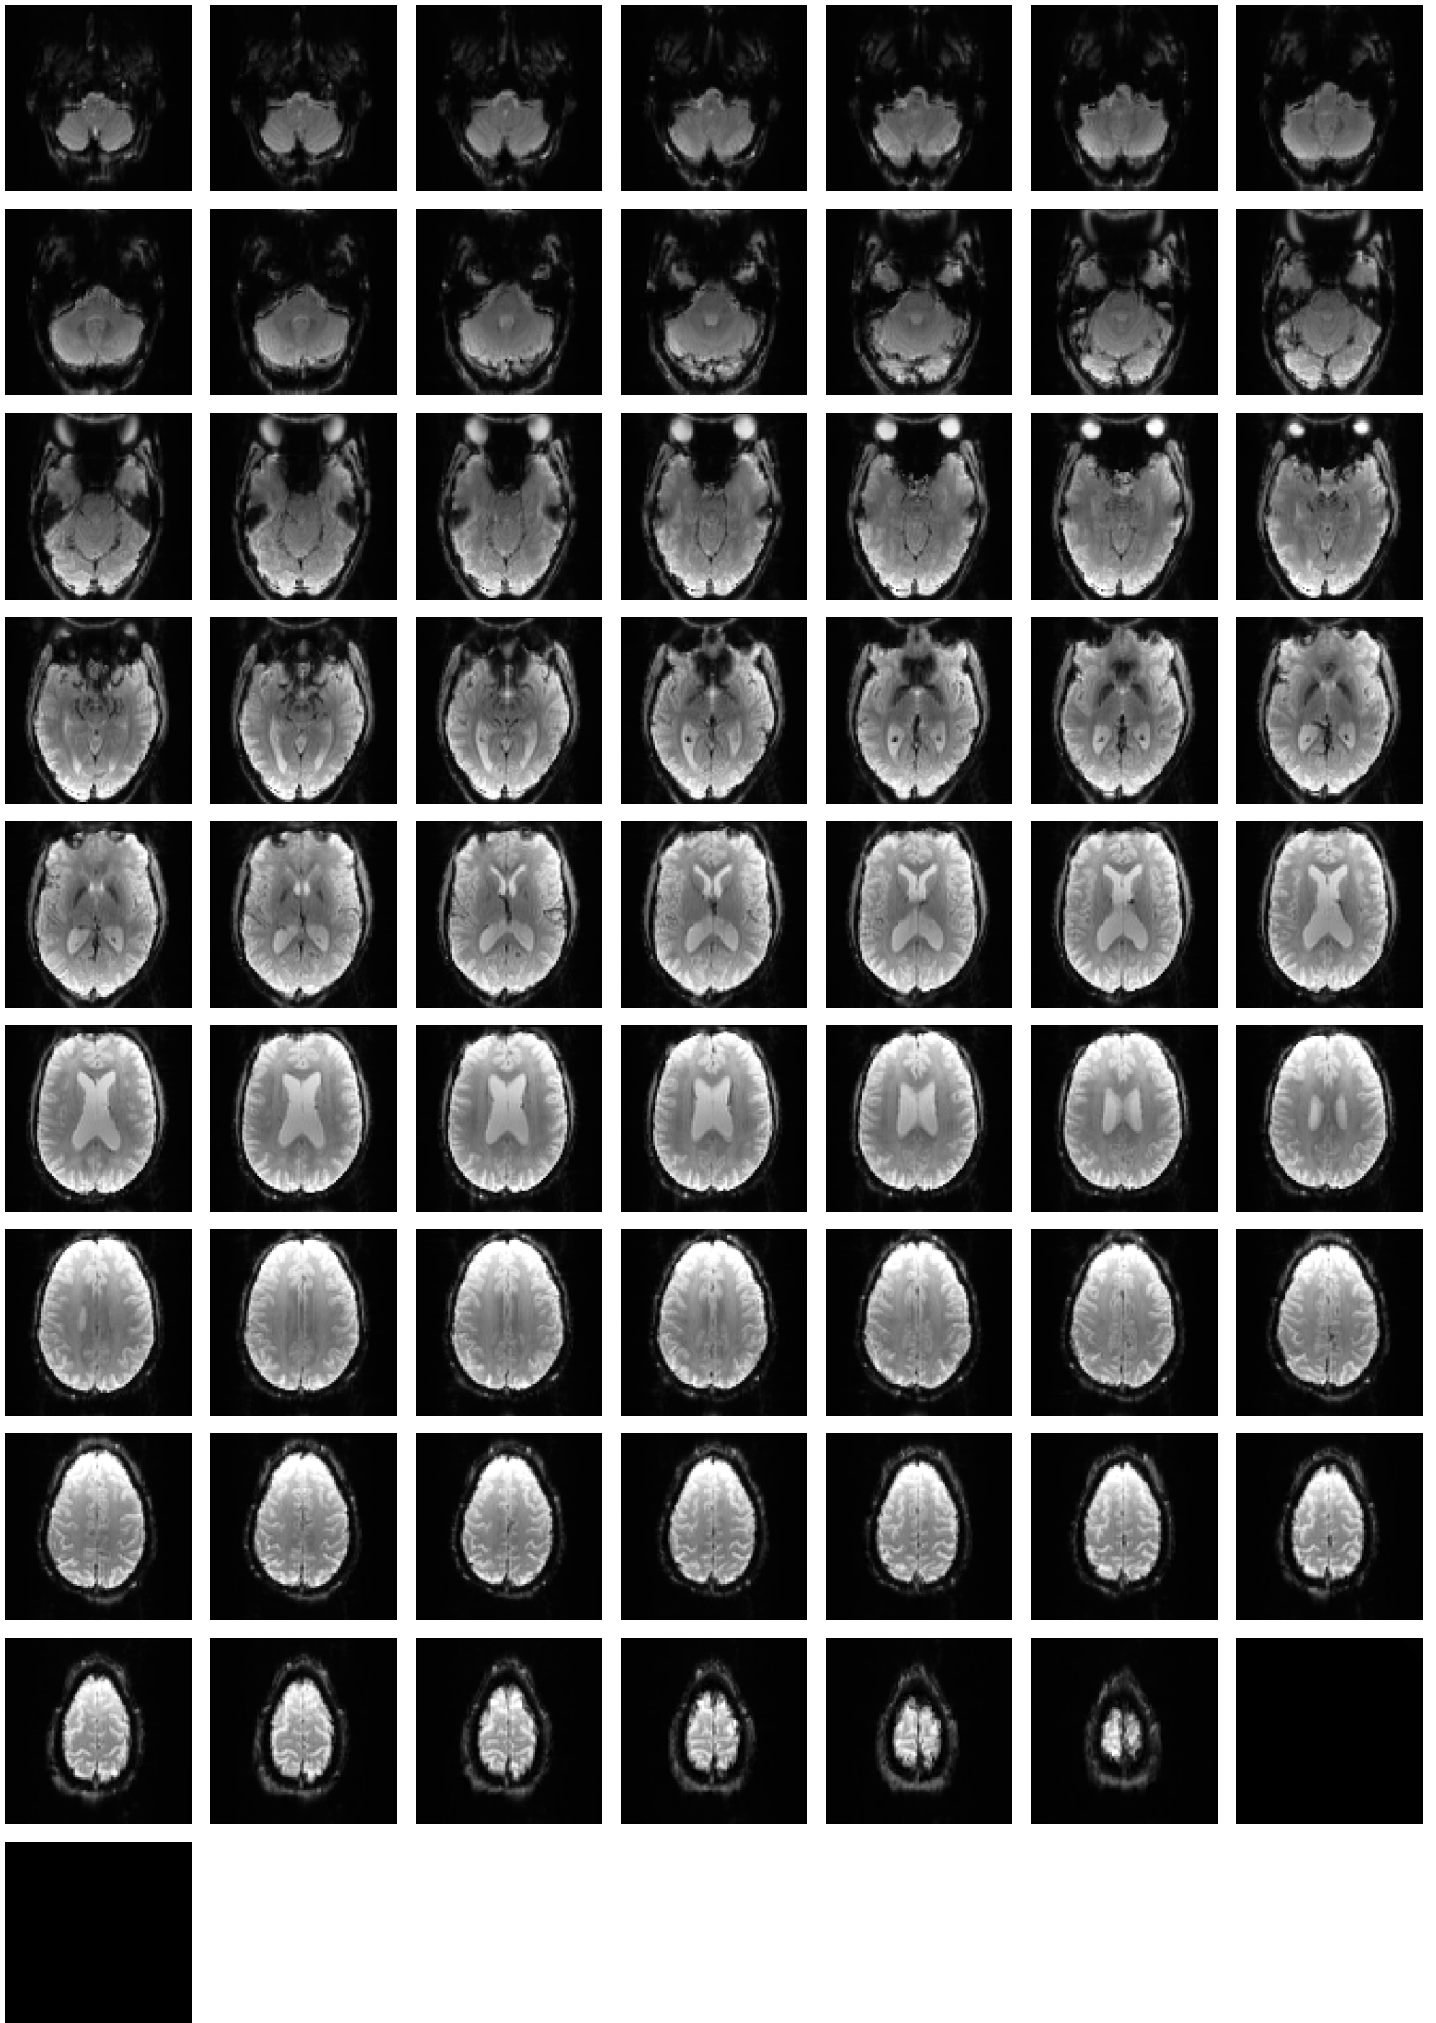

Mean EPI

Brain mask

tSNR

motion

fieldmap correction

coregistration