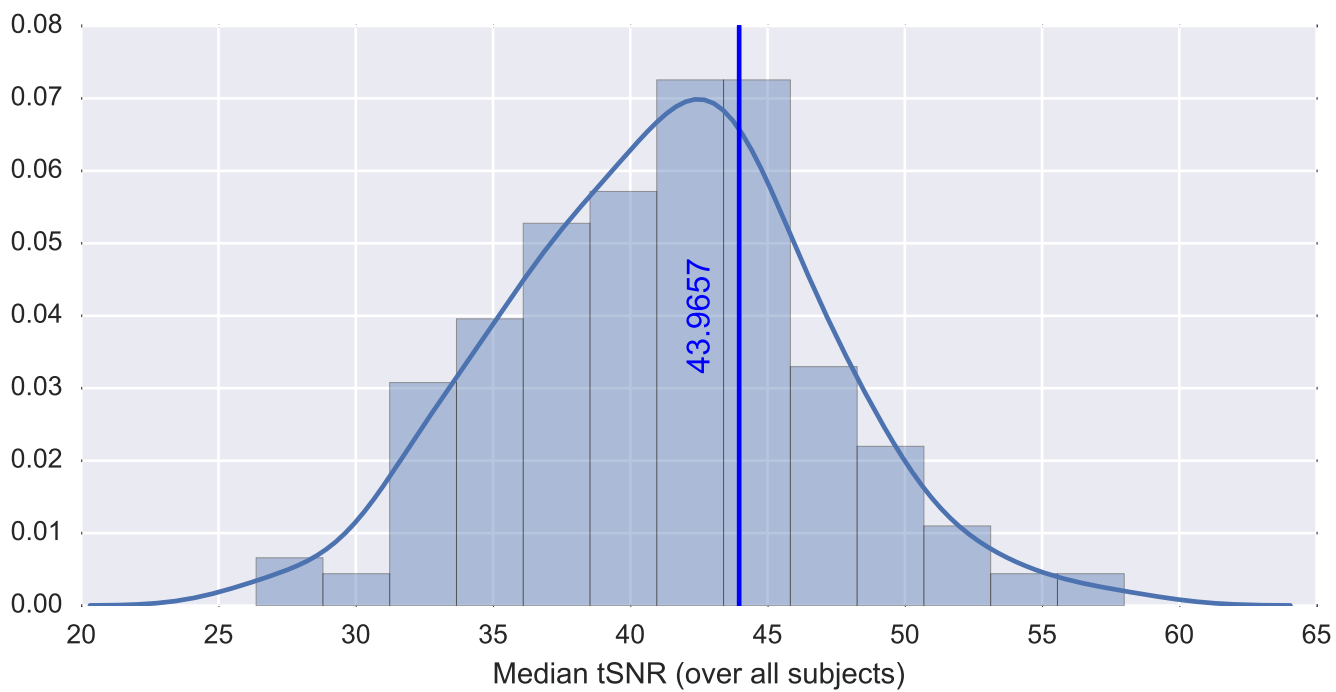

Mean EPI

Brain mask

tSNR

motion

fieldmap correction

coregistration