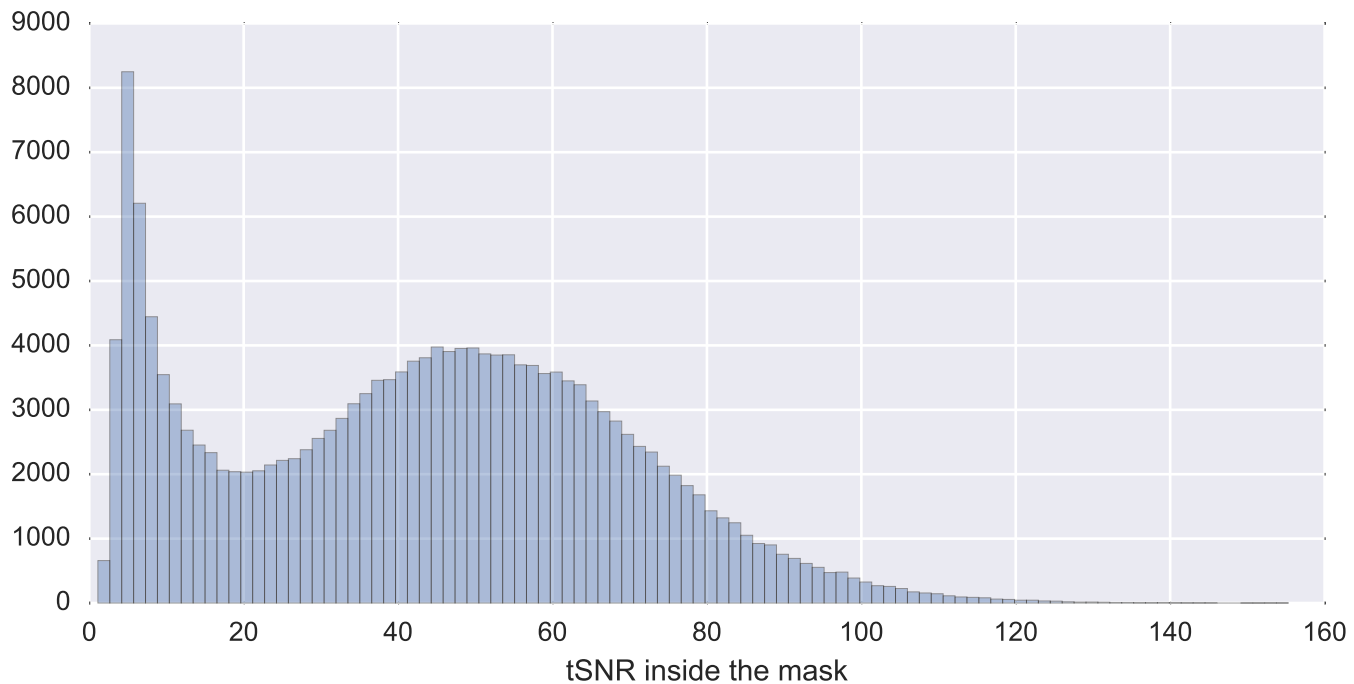

Mean EPI

Brain mask

tSNR

motion

fieldmap correction

coregistration