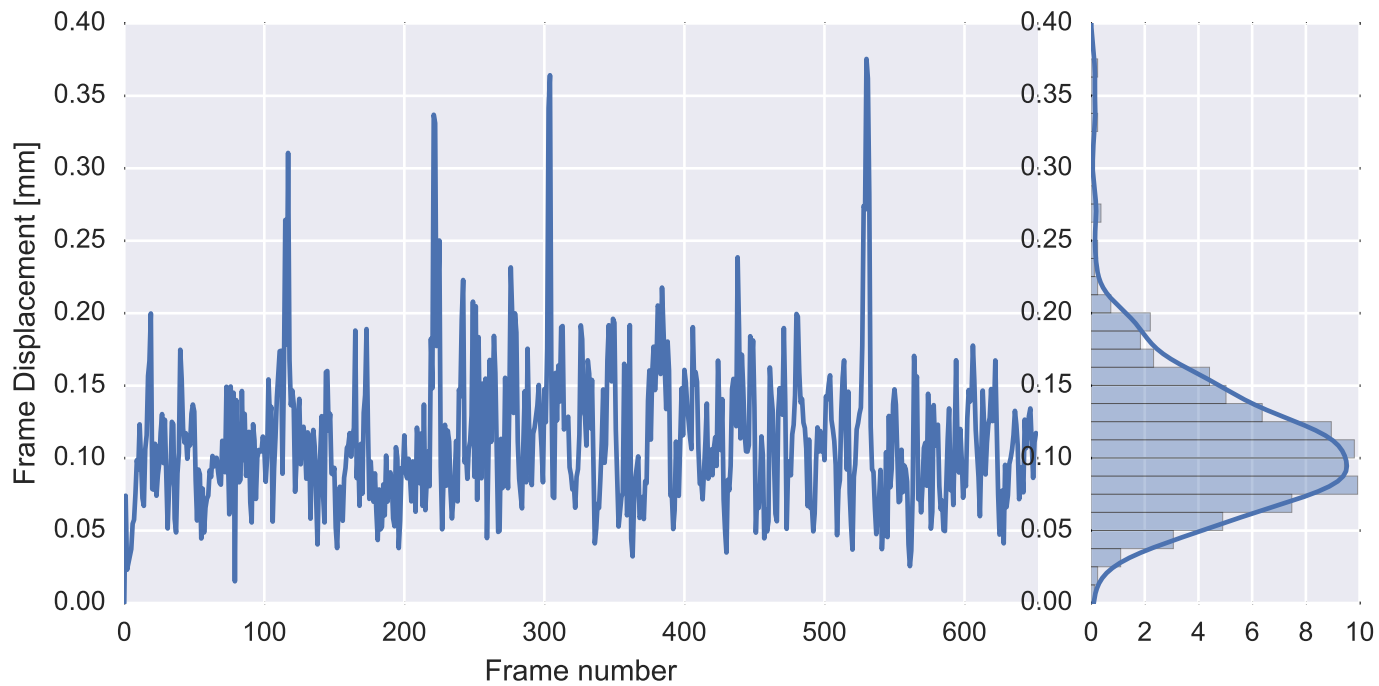

Mean EPI

Brain mask

tSNR

motion

fieldmap correction

coregistration