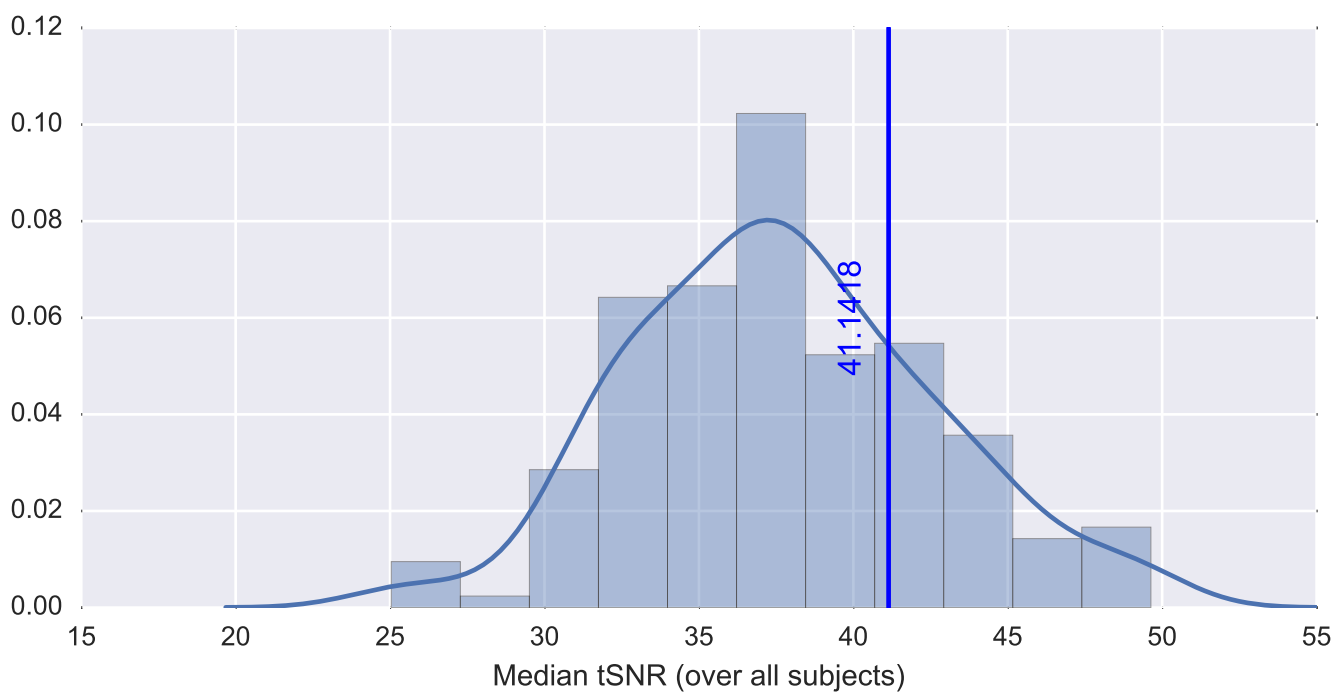

Mean EPI

Brain mask

tSNR

motion

fieldmap correction

coregistration