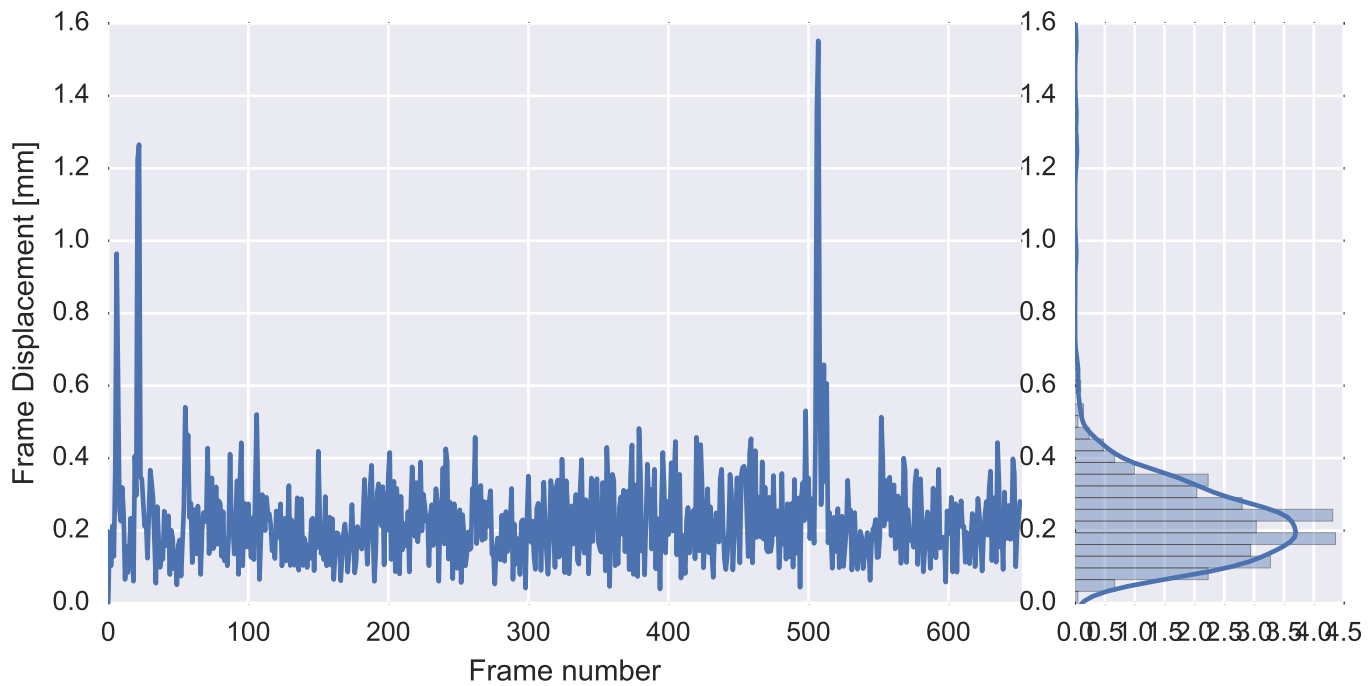

Mean EPI

Brain mask

tSNR

motion

fieldmap correction

coregistration