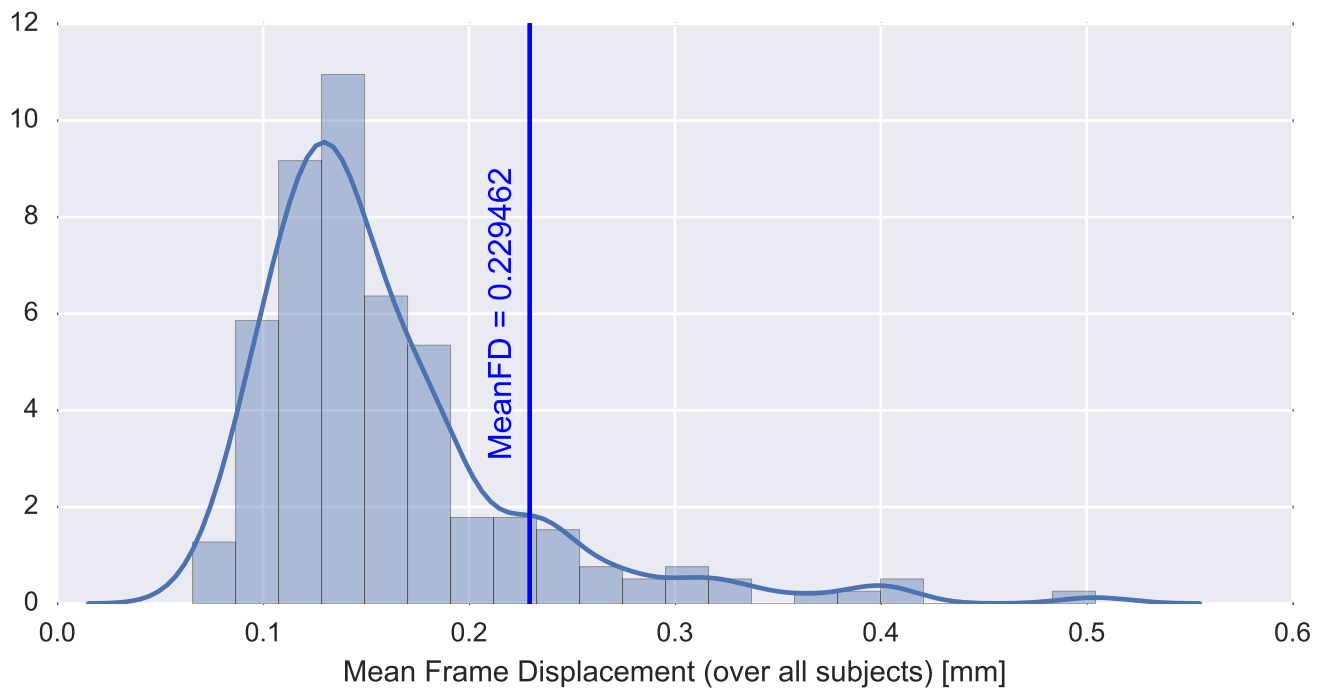

Mean EPI

Brain mask

tSNR

motion

fieldmap correction

coregistration