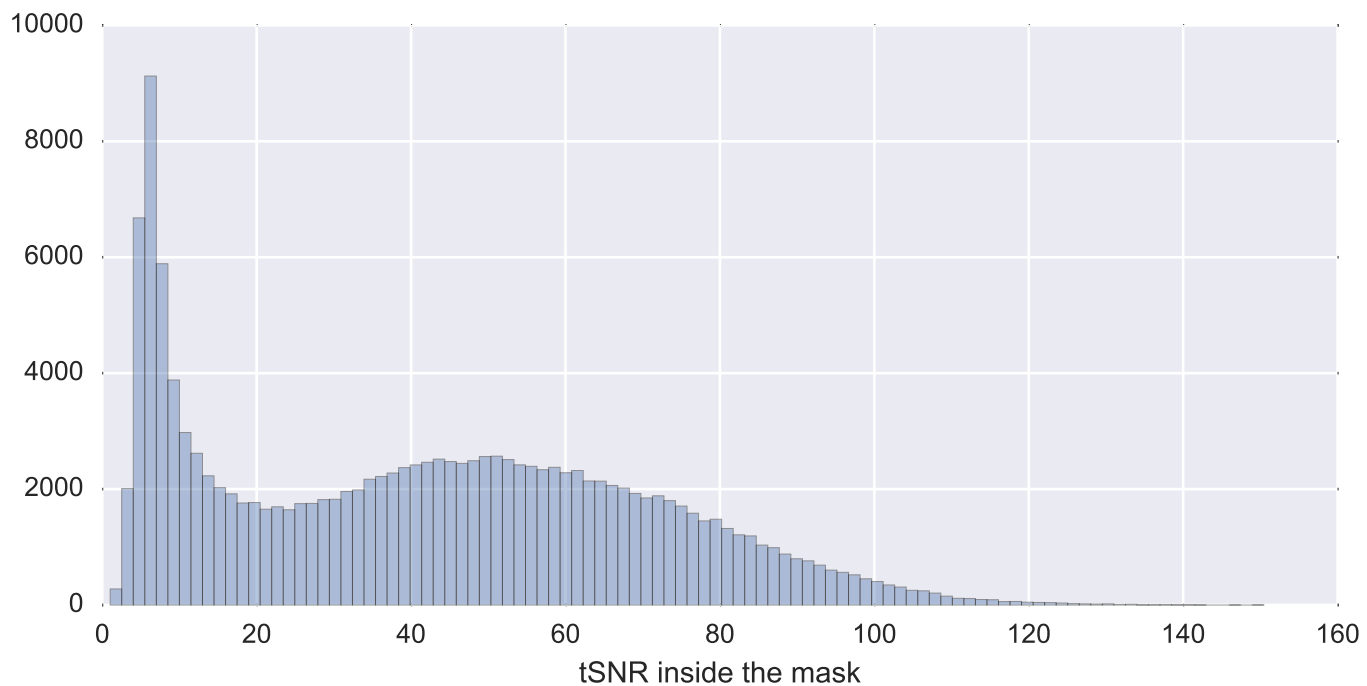

Mean EPI

Brain mask

tSNR

motion

fieldmap correction

coregistration