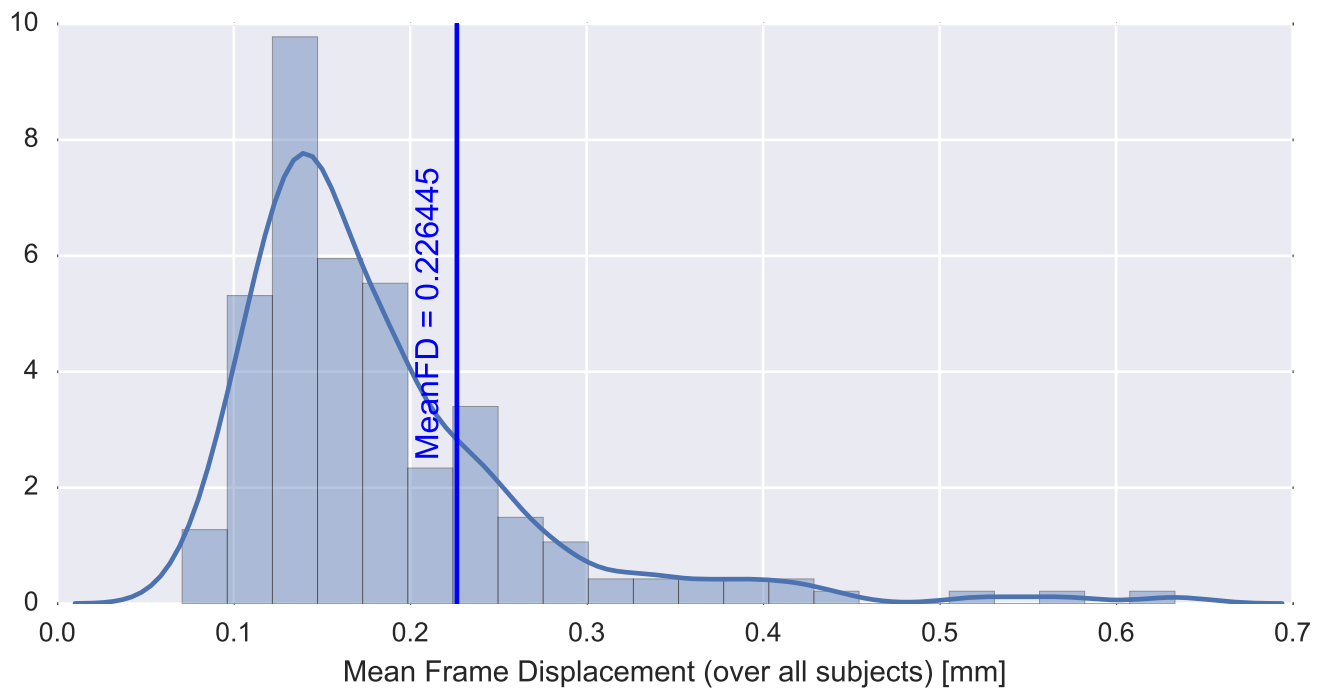

Mean EPI

Brain mask

tSNR

motion

fieldmap correction

coregistration