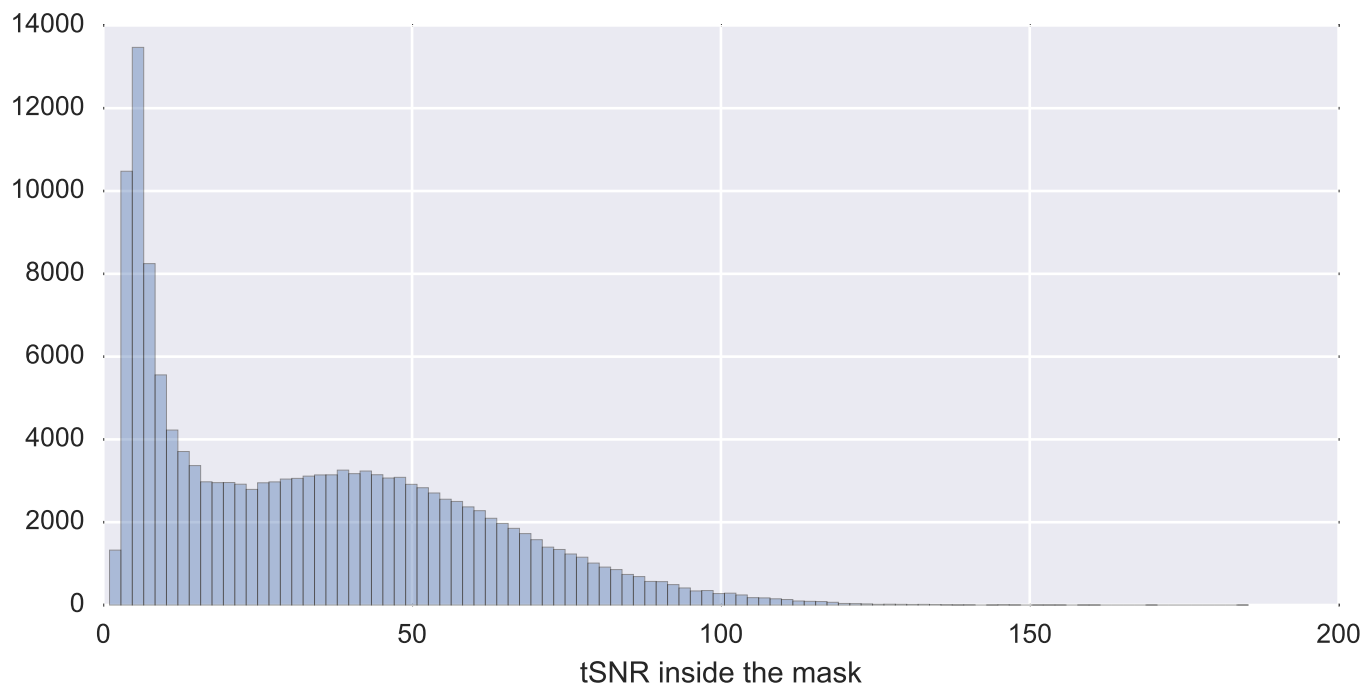

Mean EPI

Brain mask

tSNR

motion

fieldmap correction

coregistration