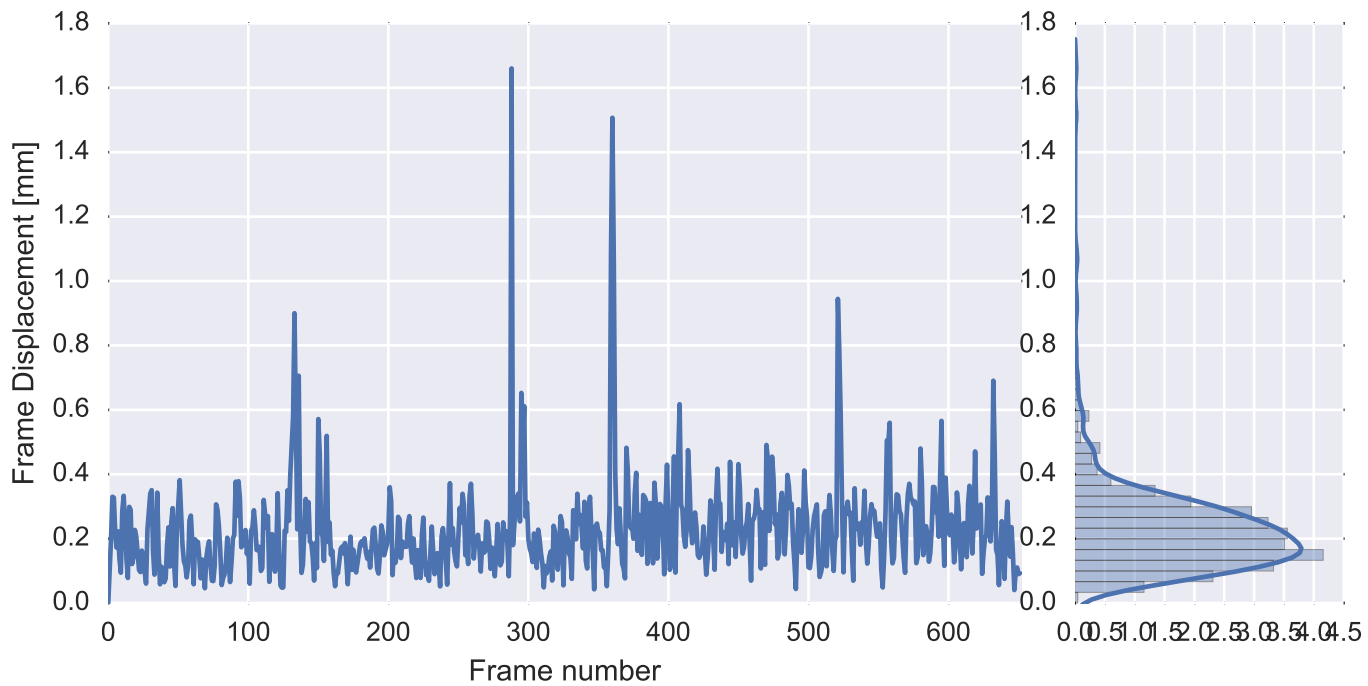

Mean EPI

Brain mask

tSNR

motion

fieldmap correction

coregistration