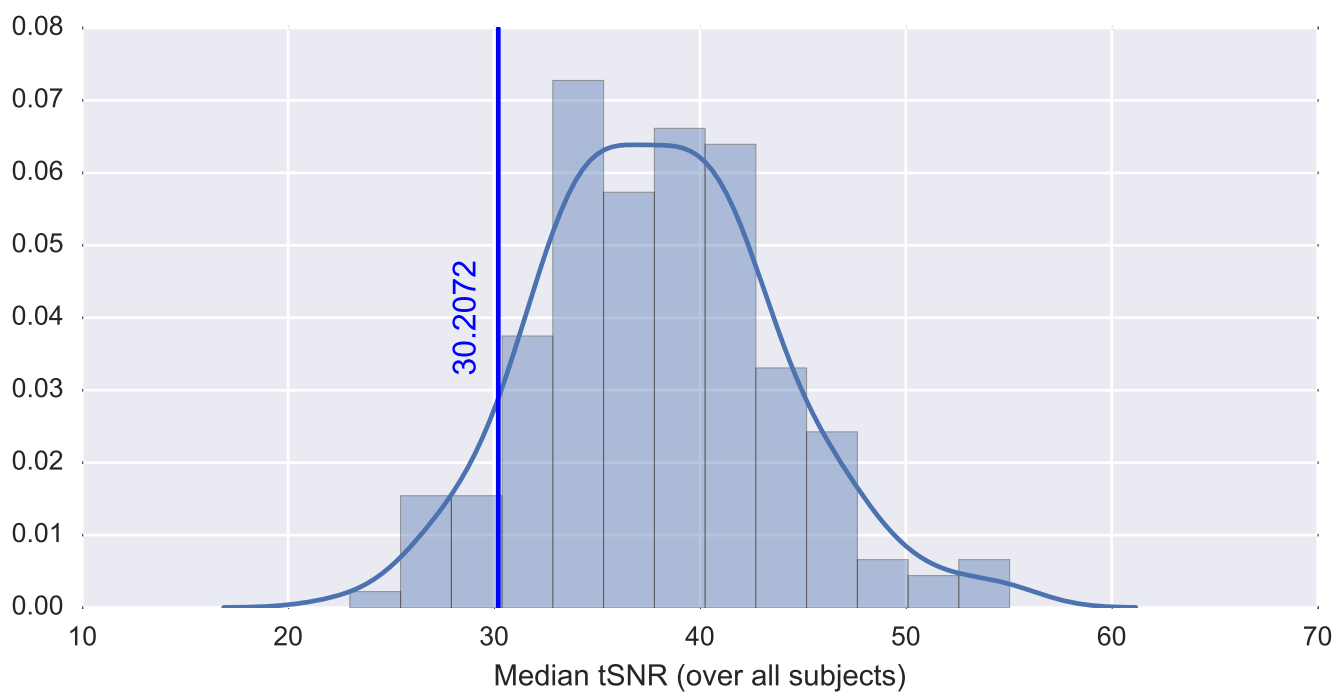

Mean EPI

Brain mask

tSNR

motion

fieldmap correction

coregistration