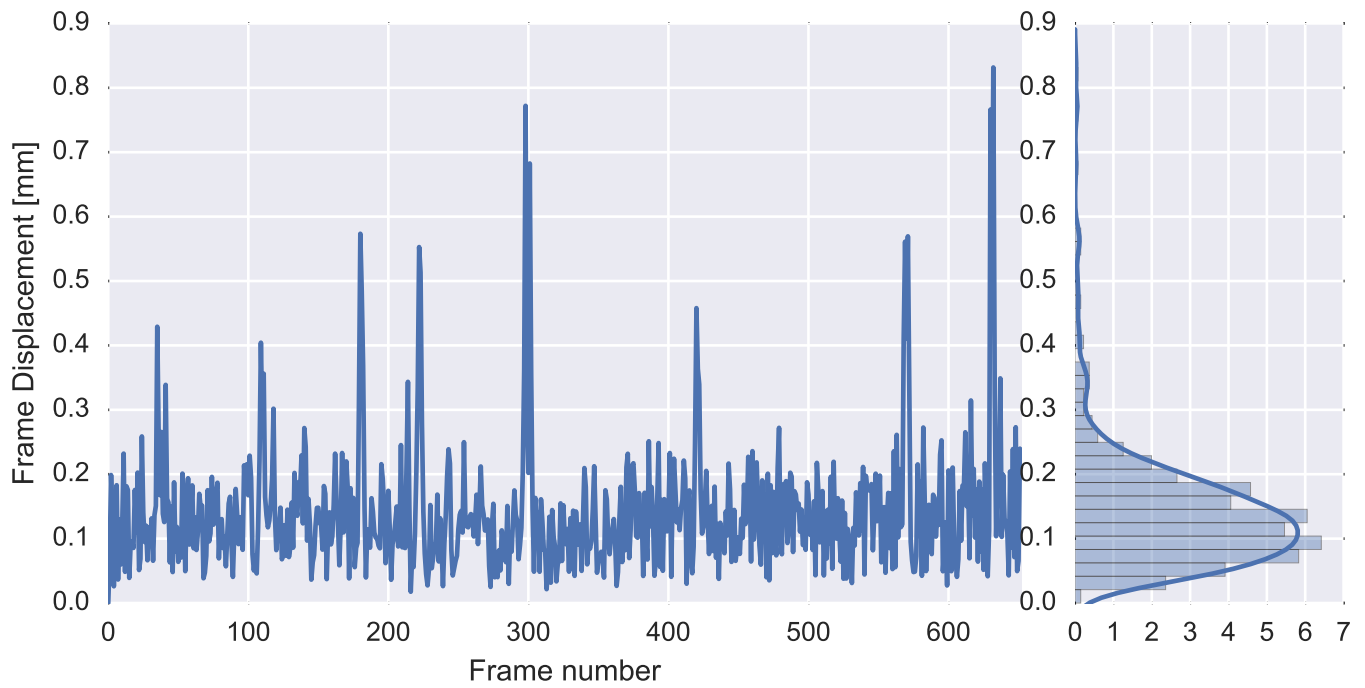

Mean EPI

Brain mask

tSNR

motion

fieldmap correction

coregistration