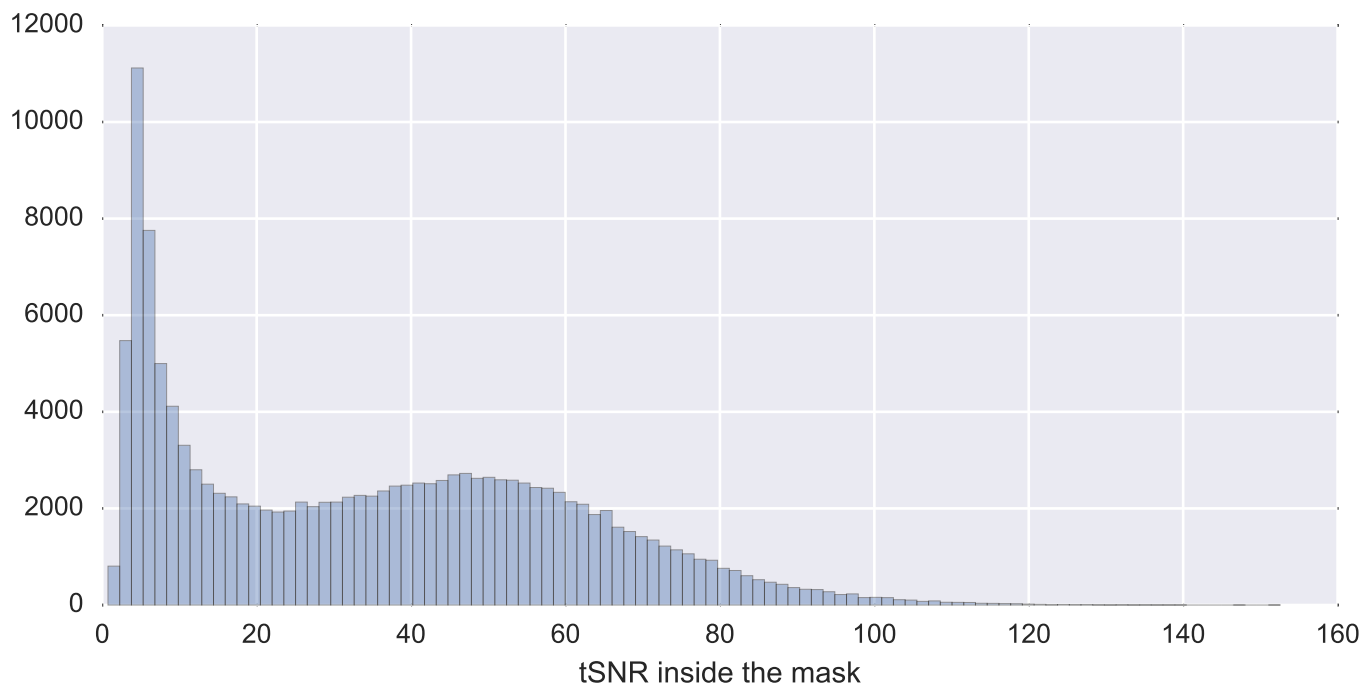

Mean EPI

Brain mask

tSNR

motion

fieldmap correction

coregistration