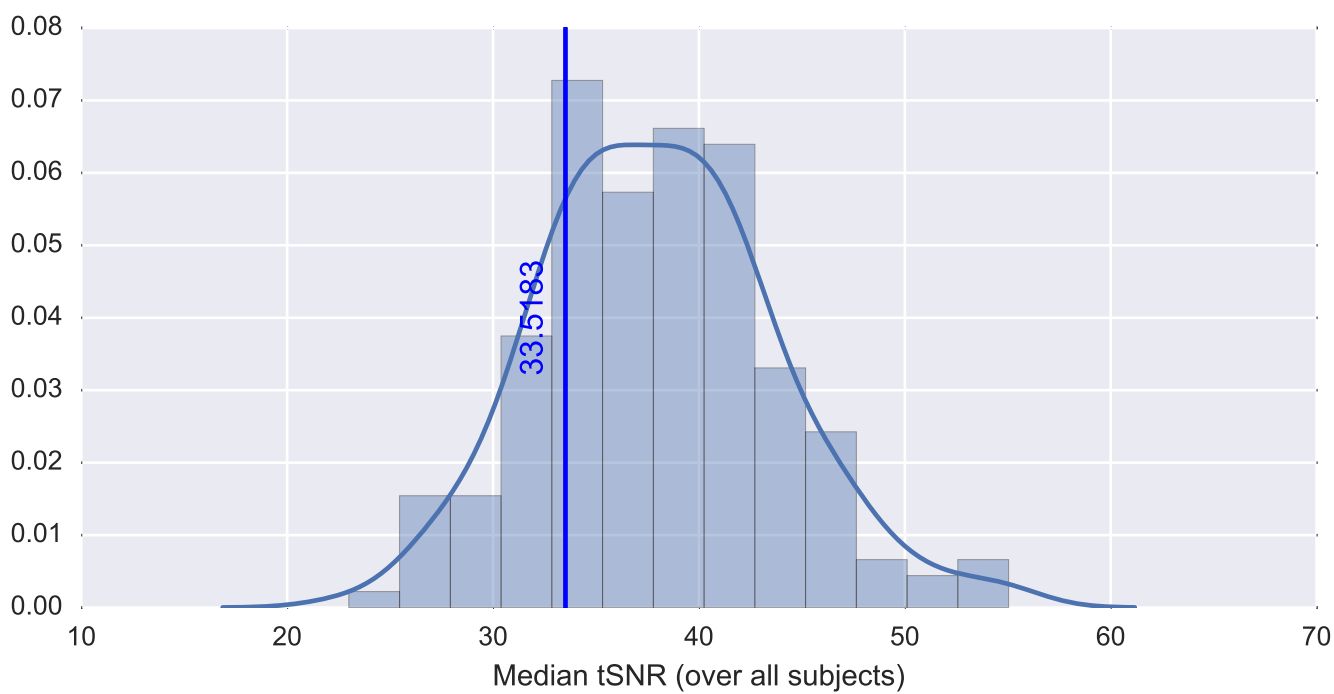

Mean EPI

Brain mask

tSNR

motion

fieldmap correction

coregistration