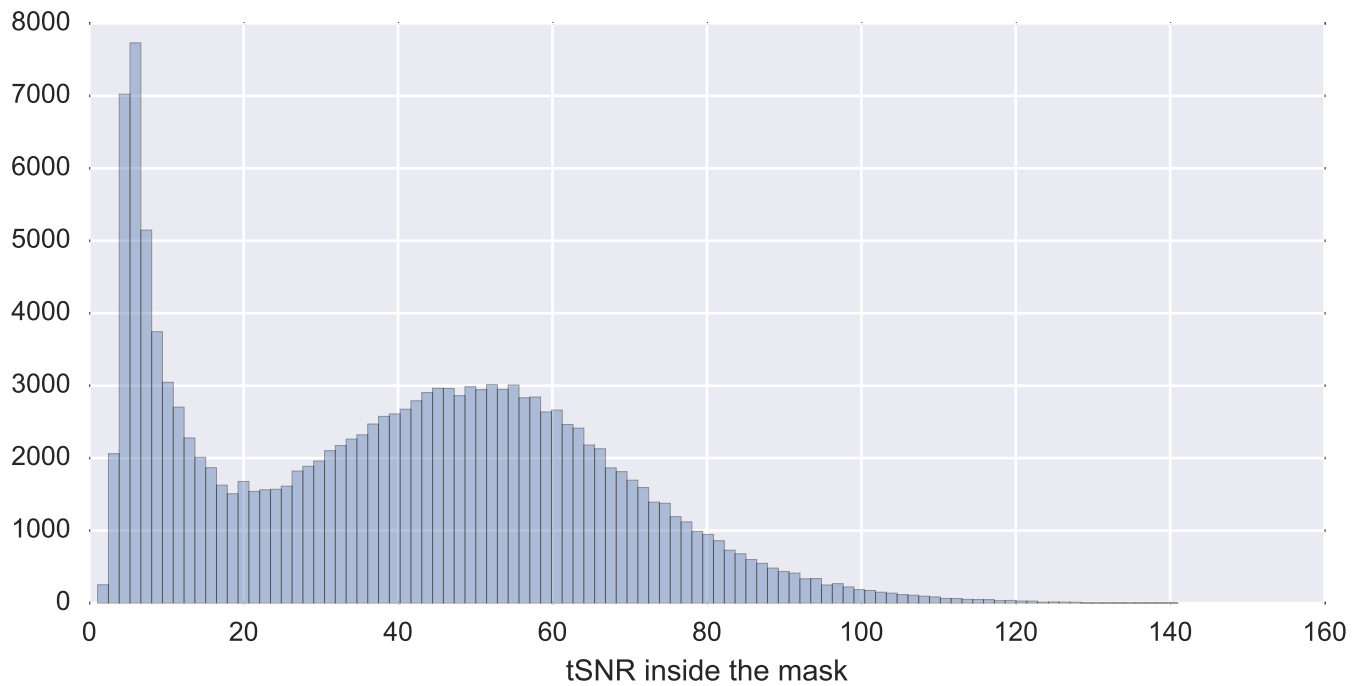

Mean EPI

Brain mask

tSNR

motion

fieldmap correction

coregistration