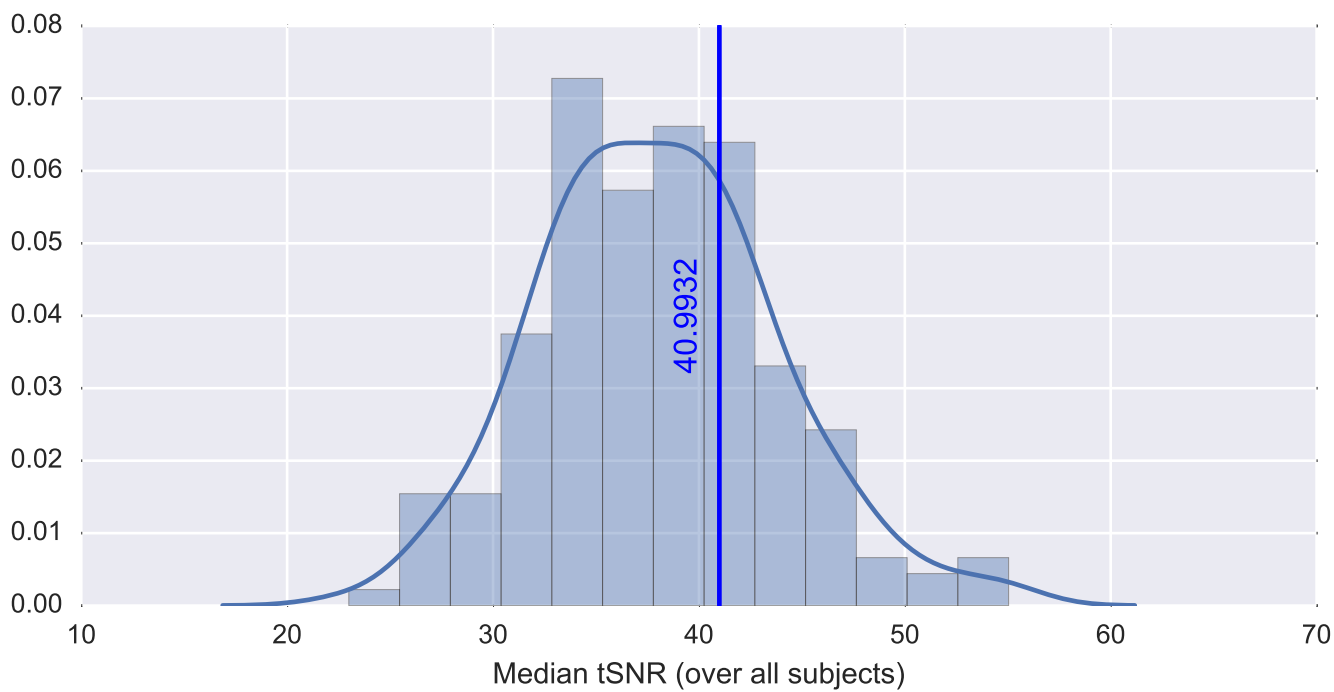

Mean EPI

Brain mask

tSNR

motion

fieldmap correction

coregistration