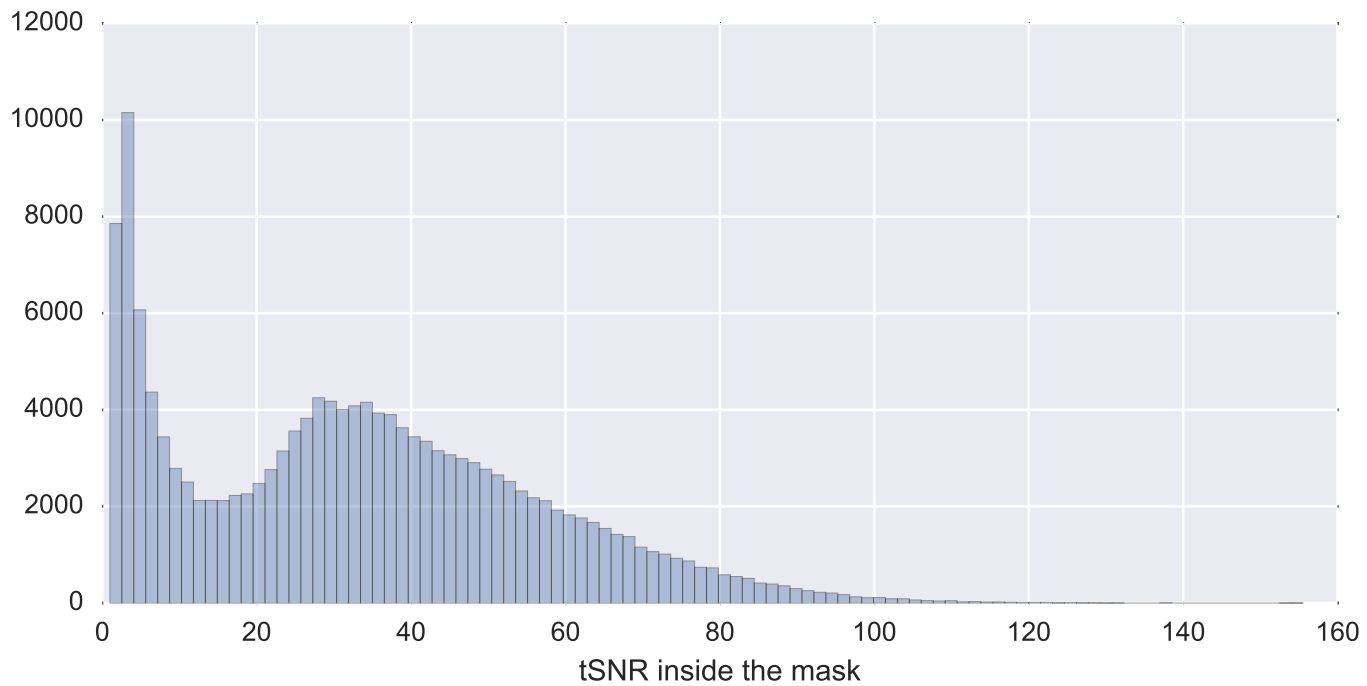

Mean EPI

Brain mask

tSNR

motion

fieldmap correction

coregistration