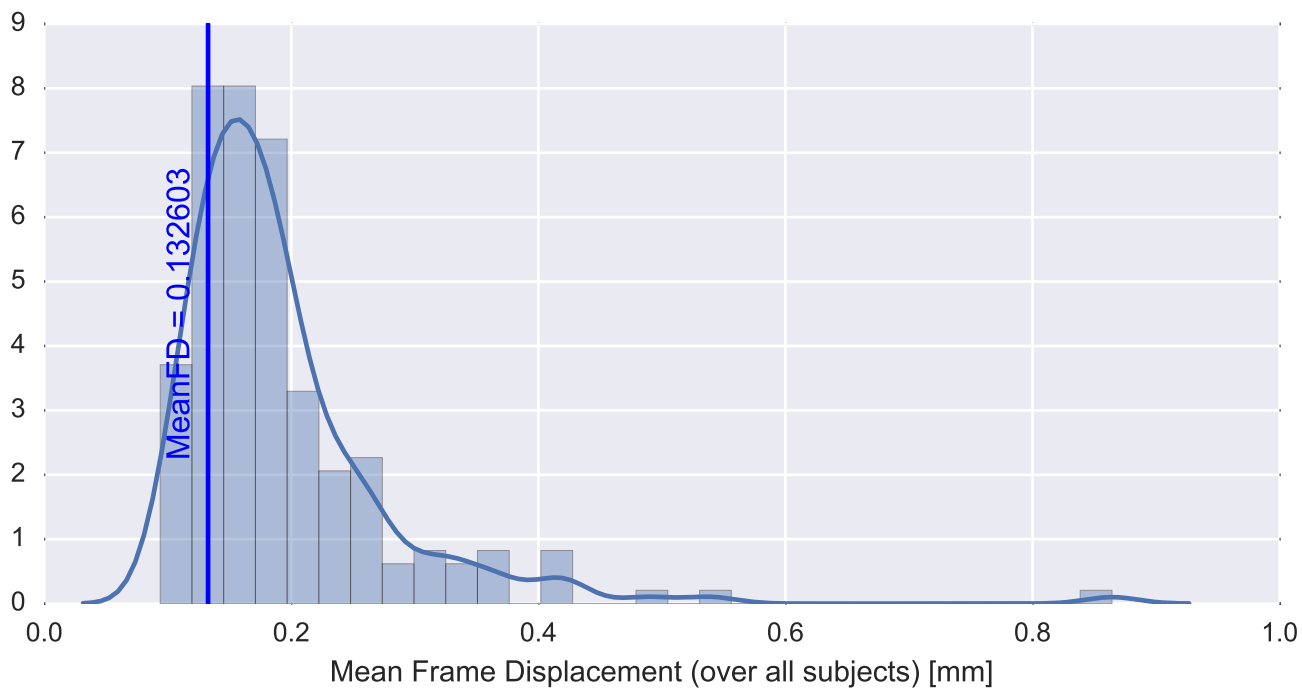

Mean EPI

Brain mask

tSNR

motion

fieldmap correction

coregistration