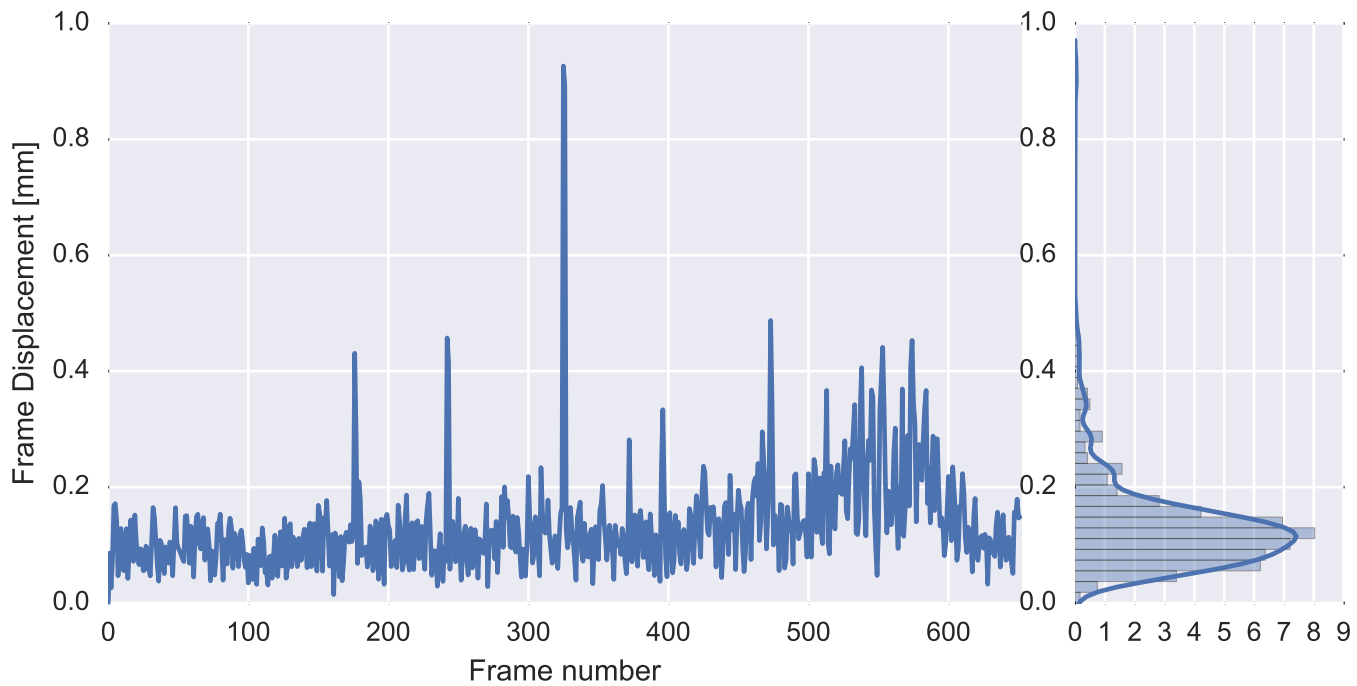

Mean EPI

Brain mask

tSNR

motion

fieldmap correction

coregistration