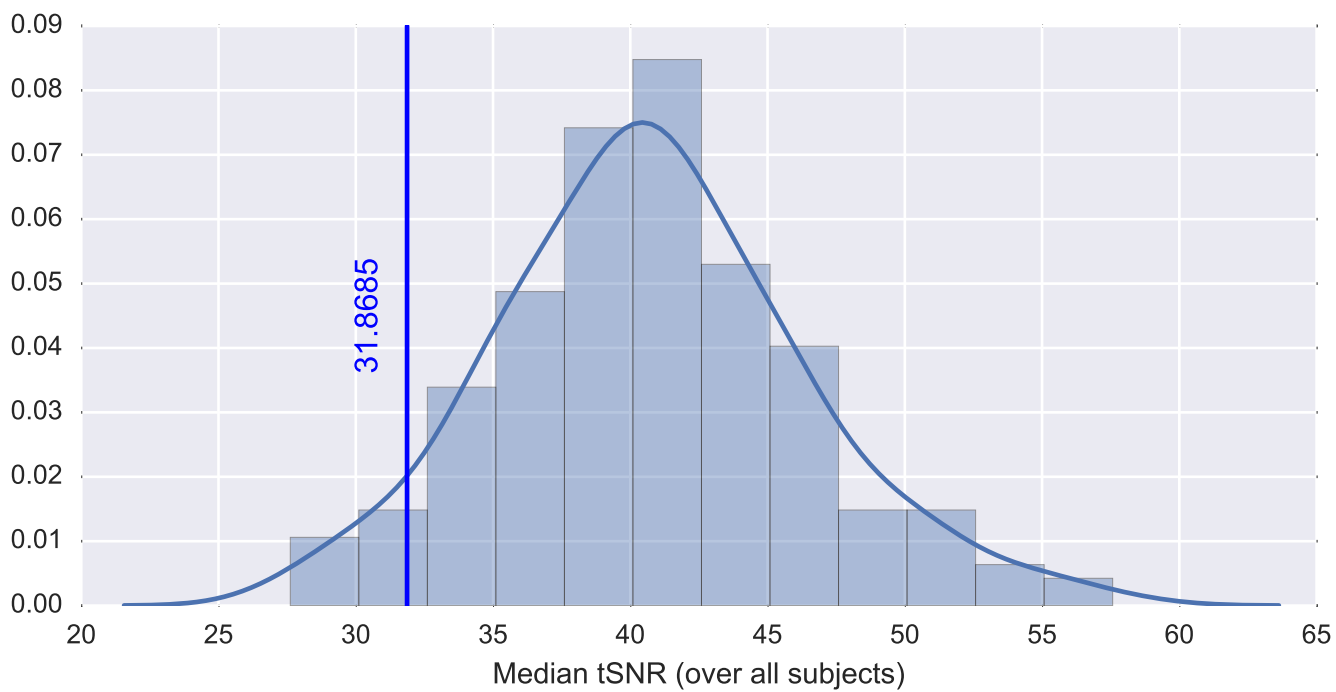

Mean EPI

Brain mask

tSNR

motion

fieldmap correction

coregistration