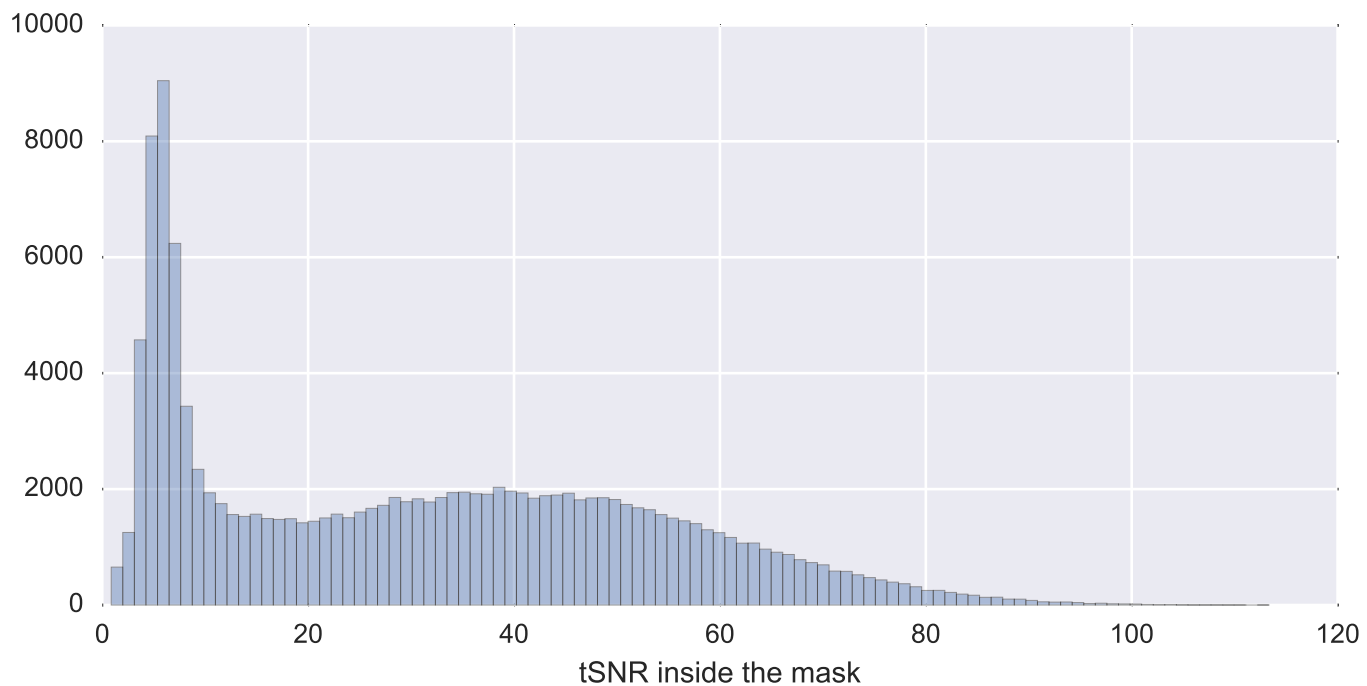

Mean EPI

Brain mask

tSNR

motion

fieldmap correction

coregistration