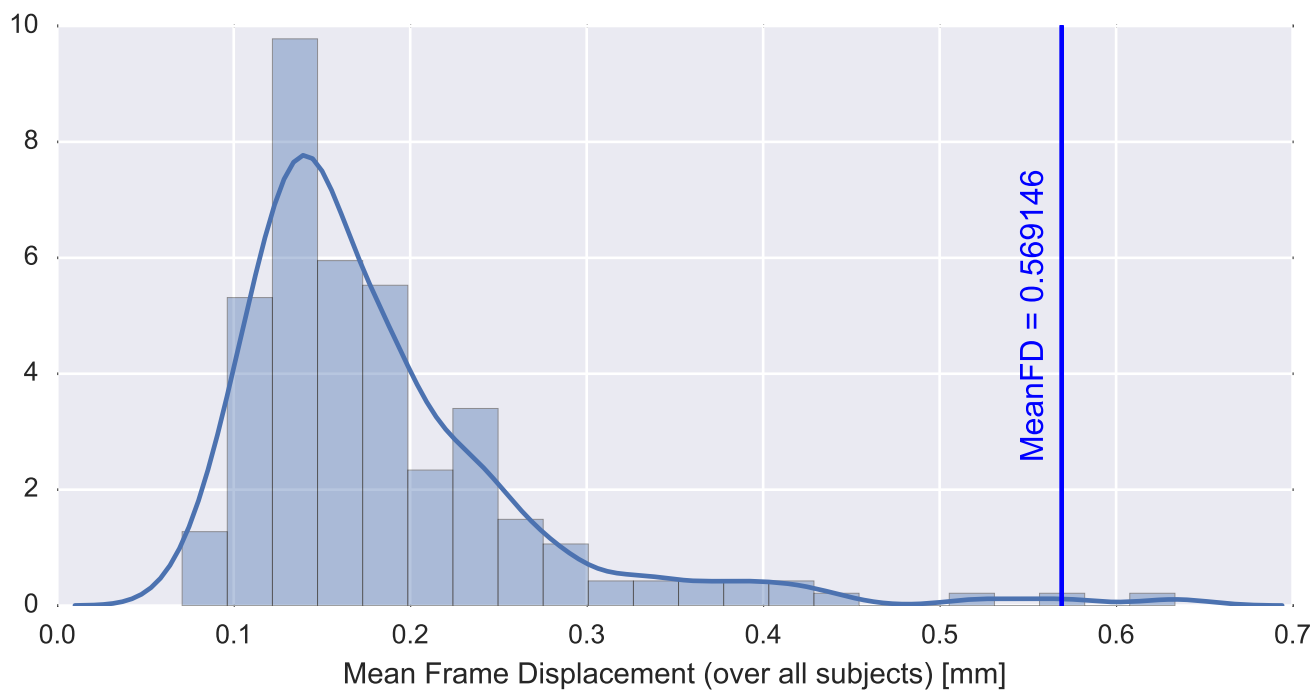

Mean EPI

Brain mask

tSNR

motion

fieldmap correction

coregistration