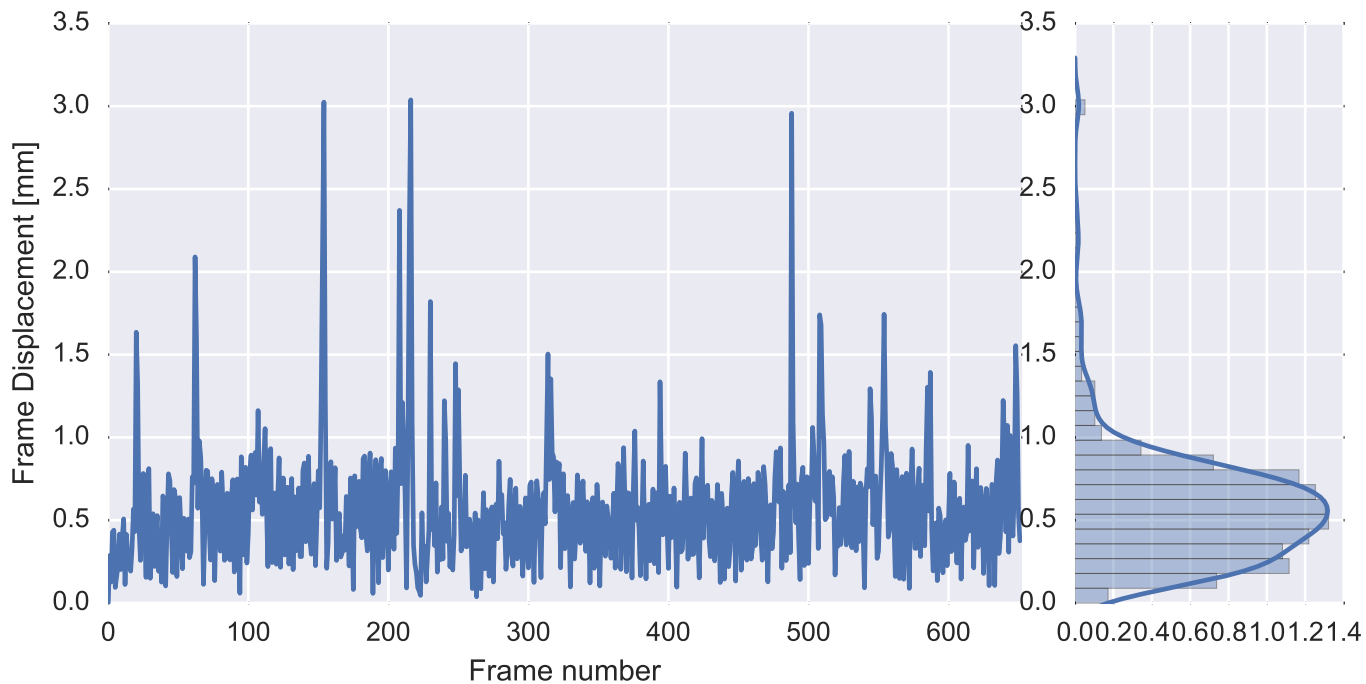

Mean EPI

Brain mask

tSNR

motion

fieldmap correction

coregistration