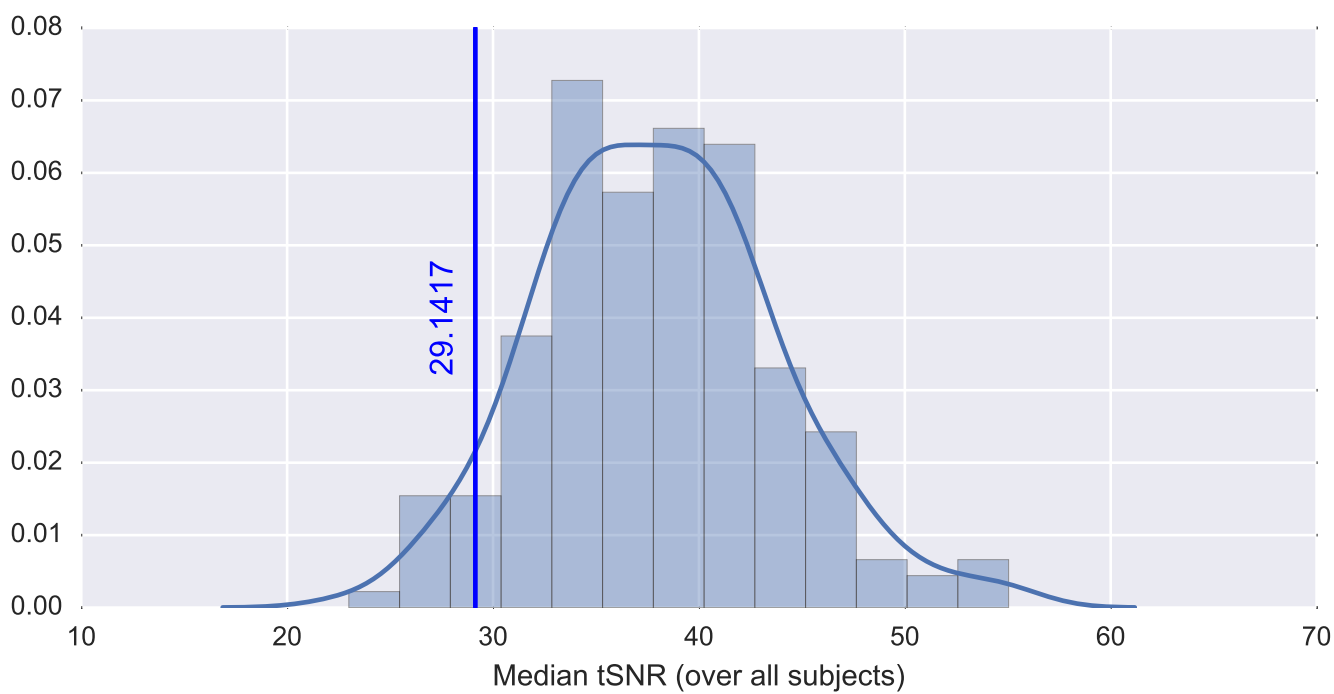

Mean EPI

Brain mask

tSNR

motion

fieldmap correction

coregistration