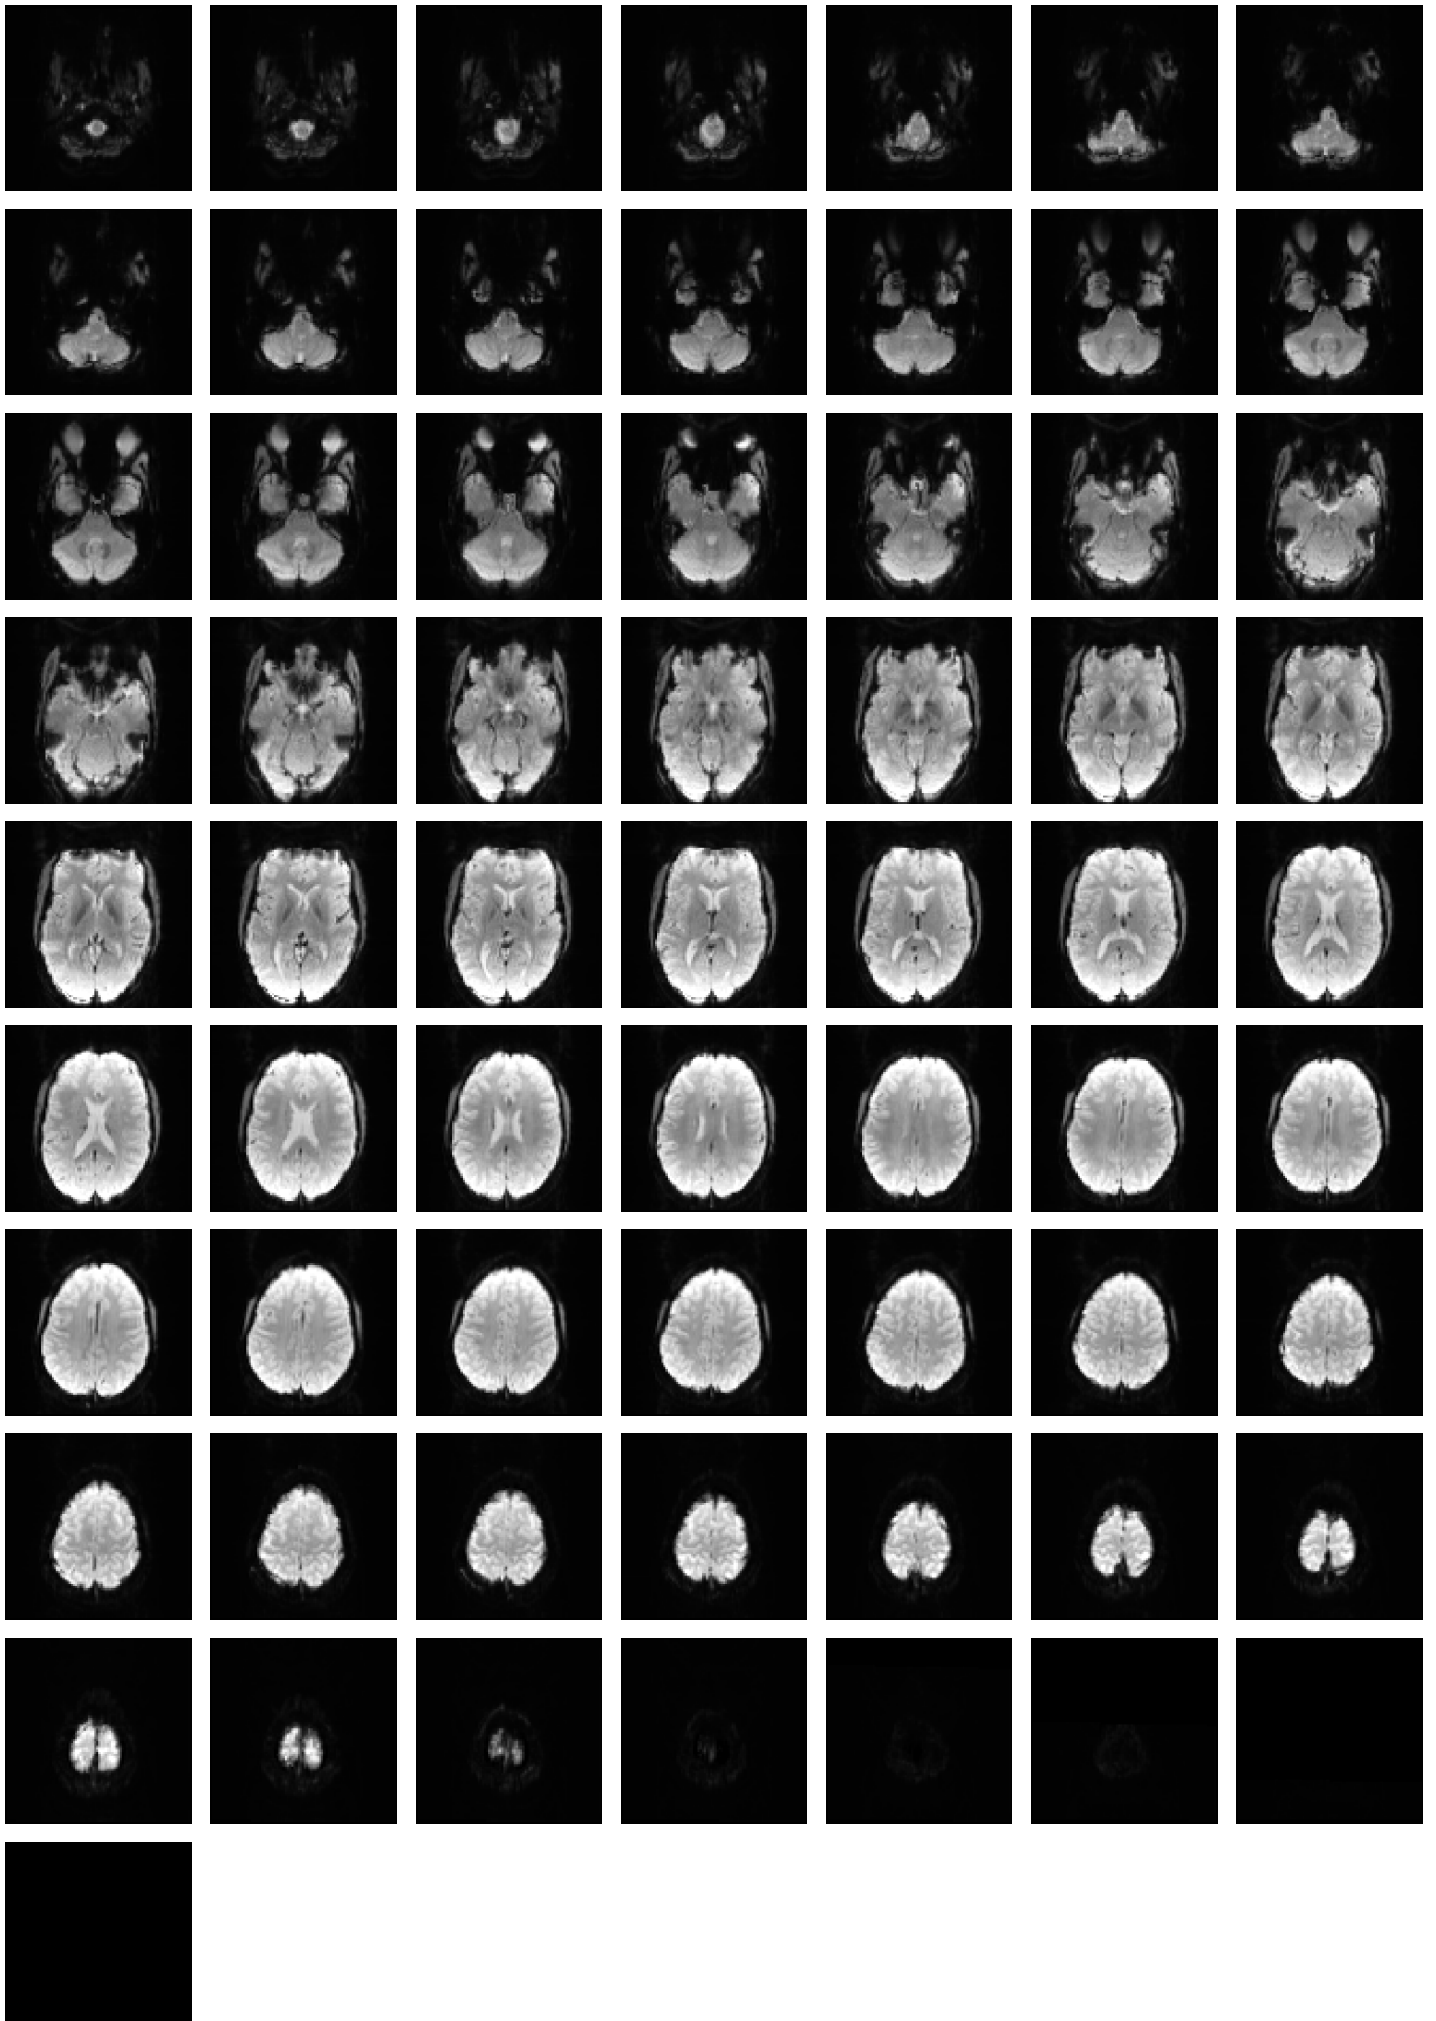

Mean EPI

Brain mask

tSNR

motion

fieldmap correction

coregistration