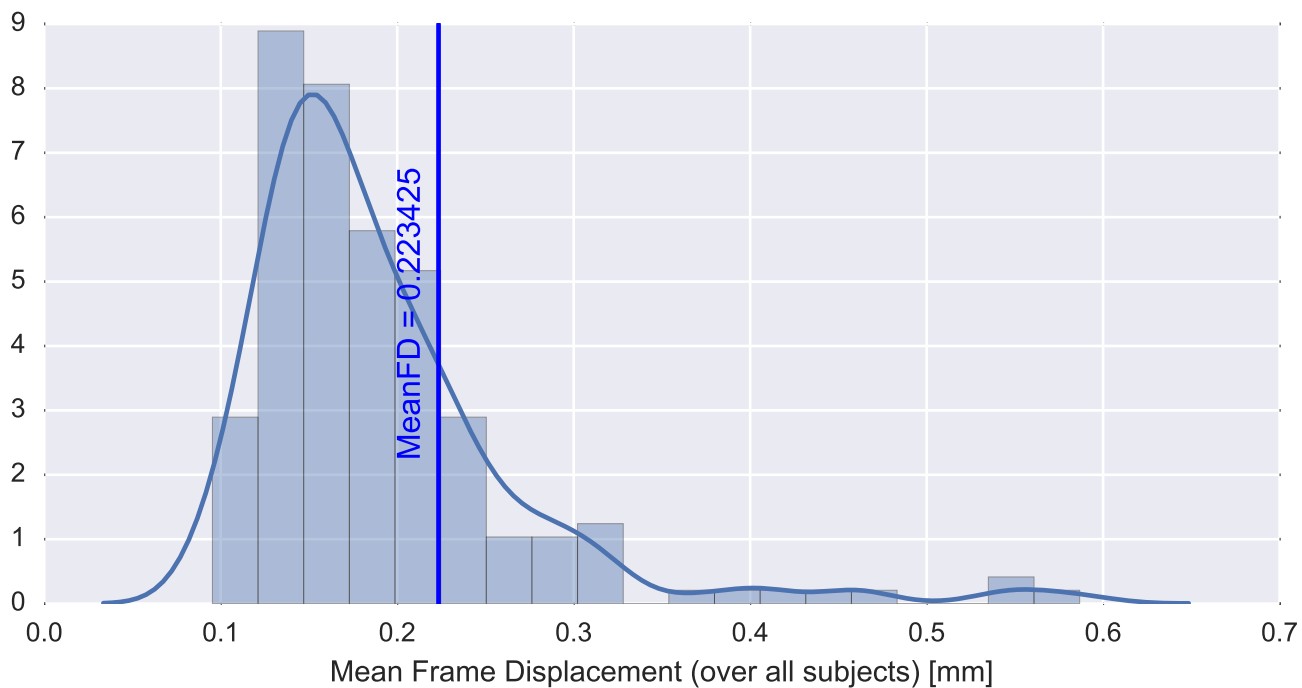

Mean EPI

Brain mask

tSNR

motion

fieldmap correction

coregistration