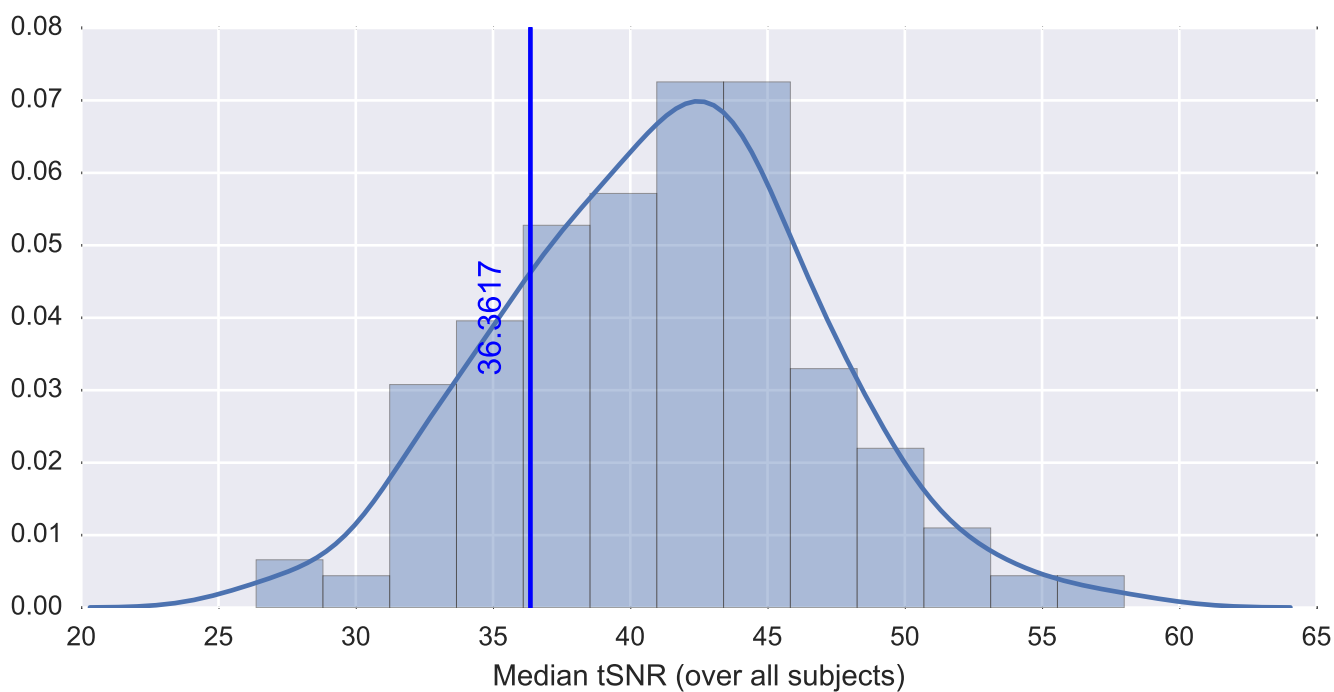

Mean EPI

Brain mask

tSNR

motion

fieldmap correction

coregistration