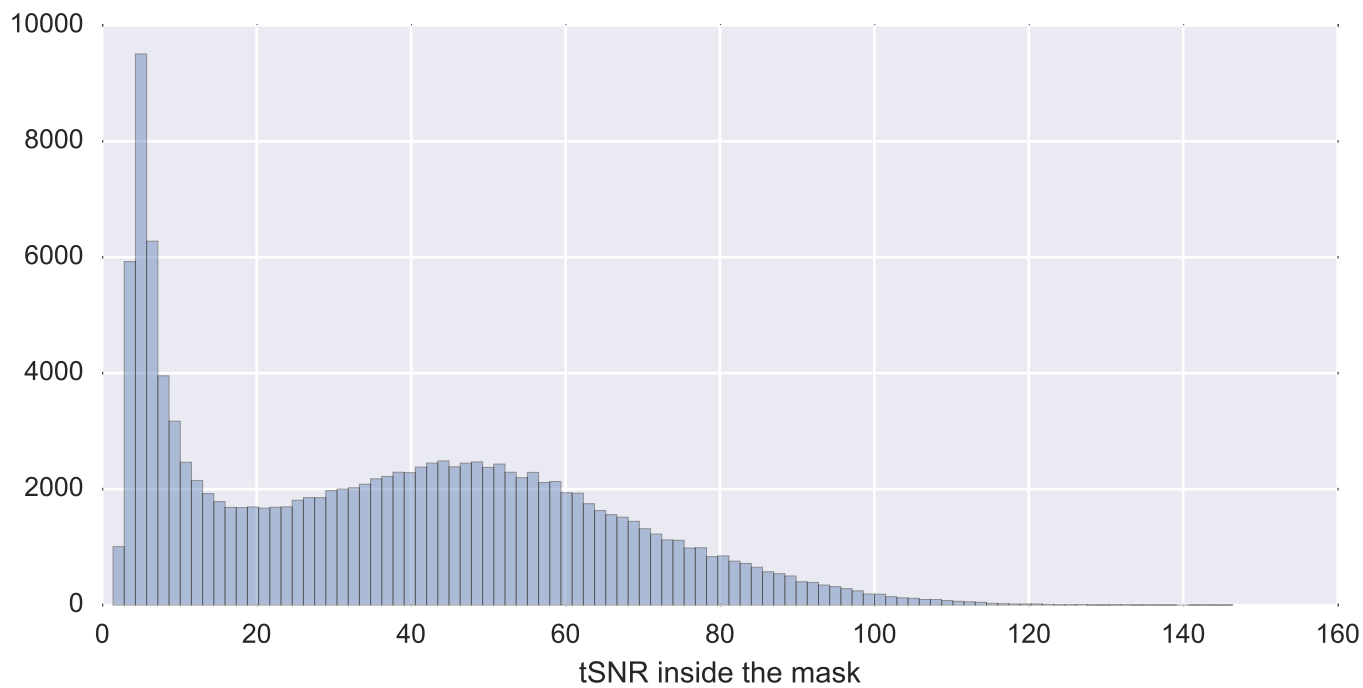

Mean EPI

Brain mask

tSNR

motion

fieldmap correction

coregistration