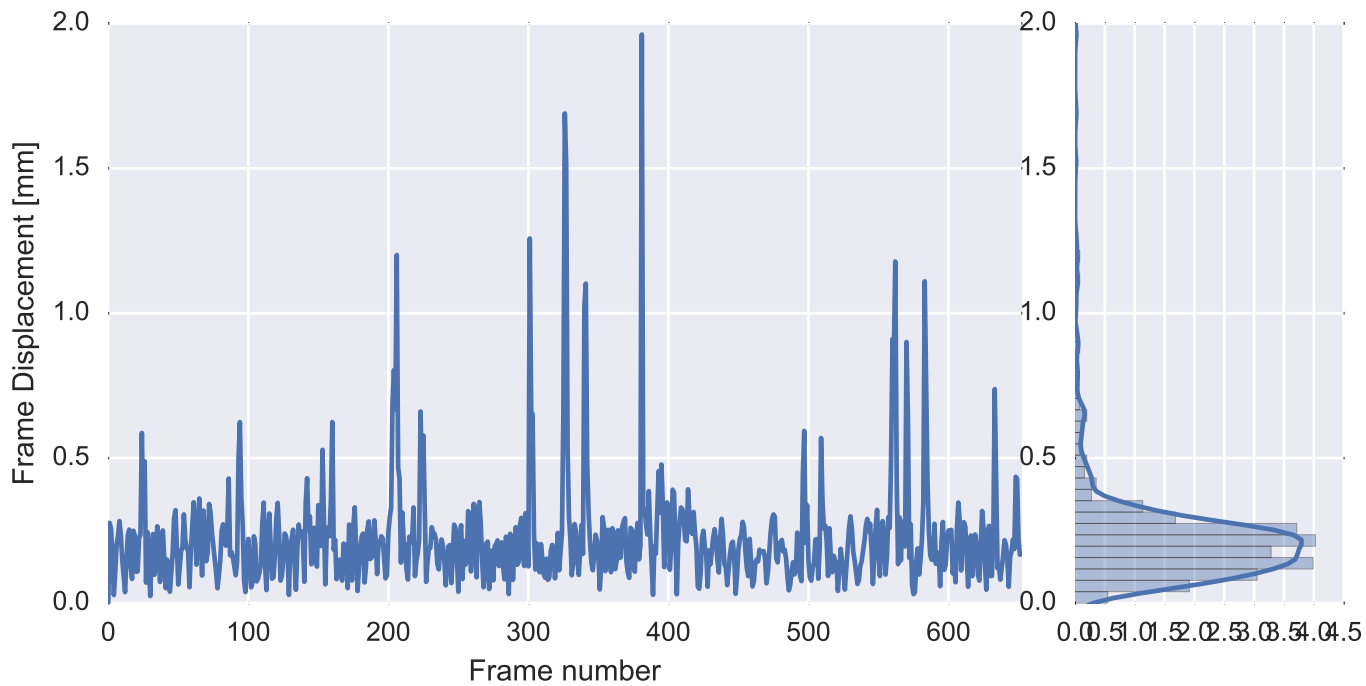

Mean EPI

Brain mask

tSNR

motion

fieldmap correction

coregistration