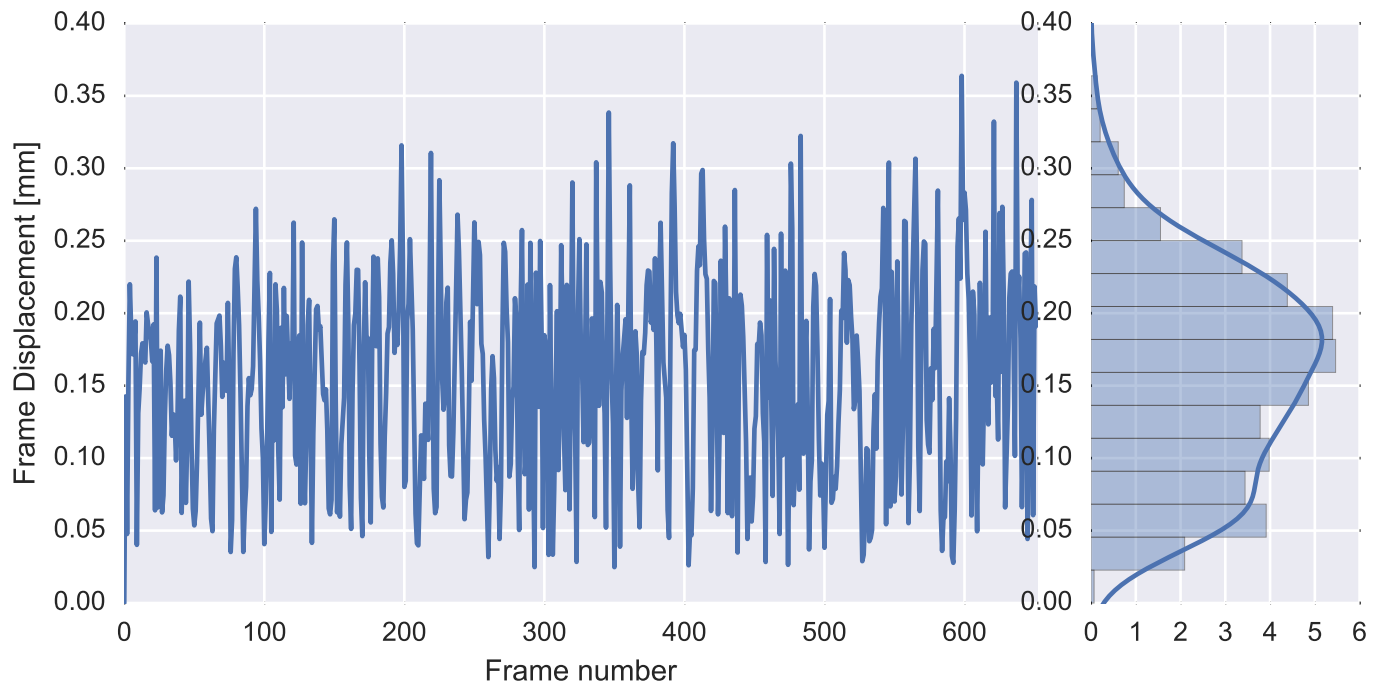

Mean EPI

Brain mask

tSNR

motion

fieldmap correction

coregistration