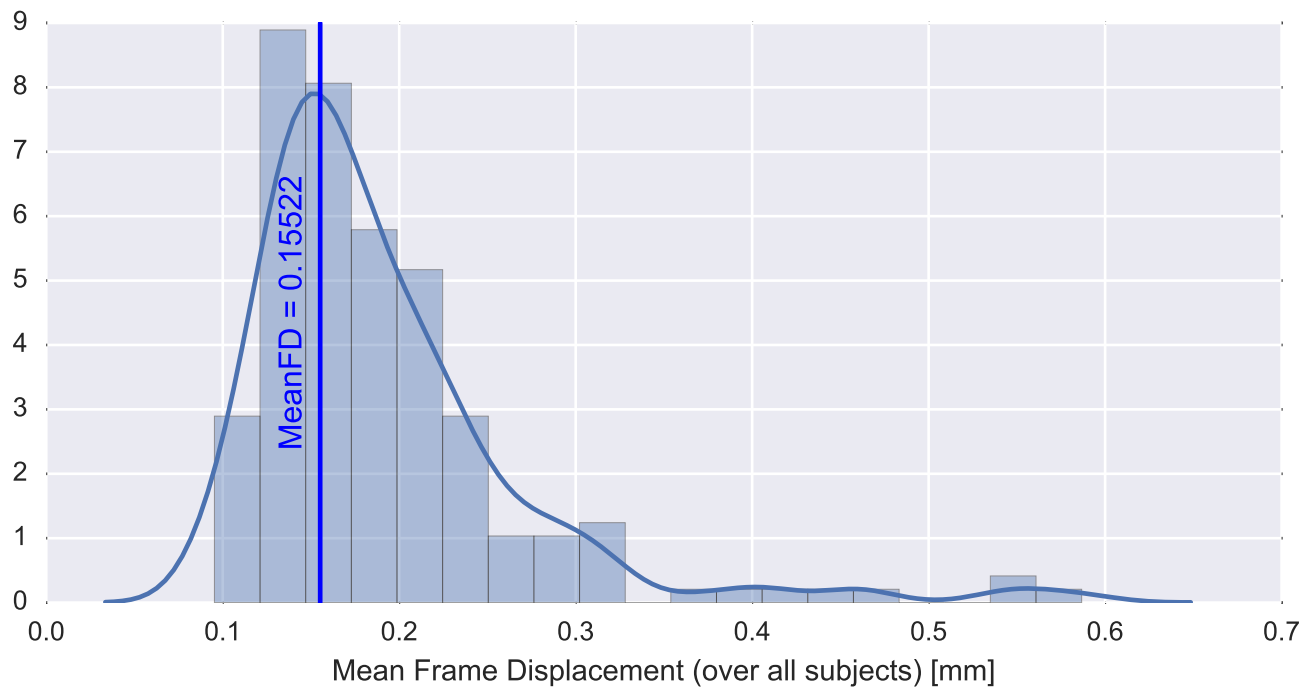

Mean EPI

Brain mask

tSNR

motion

fieldmap correction

coregistration