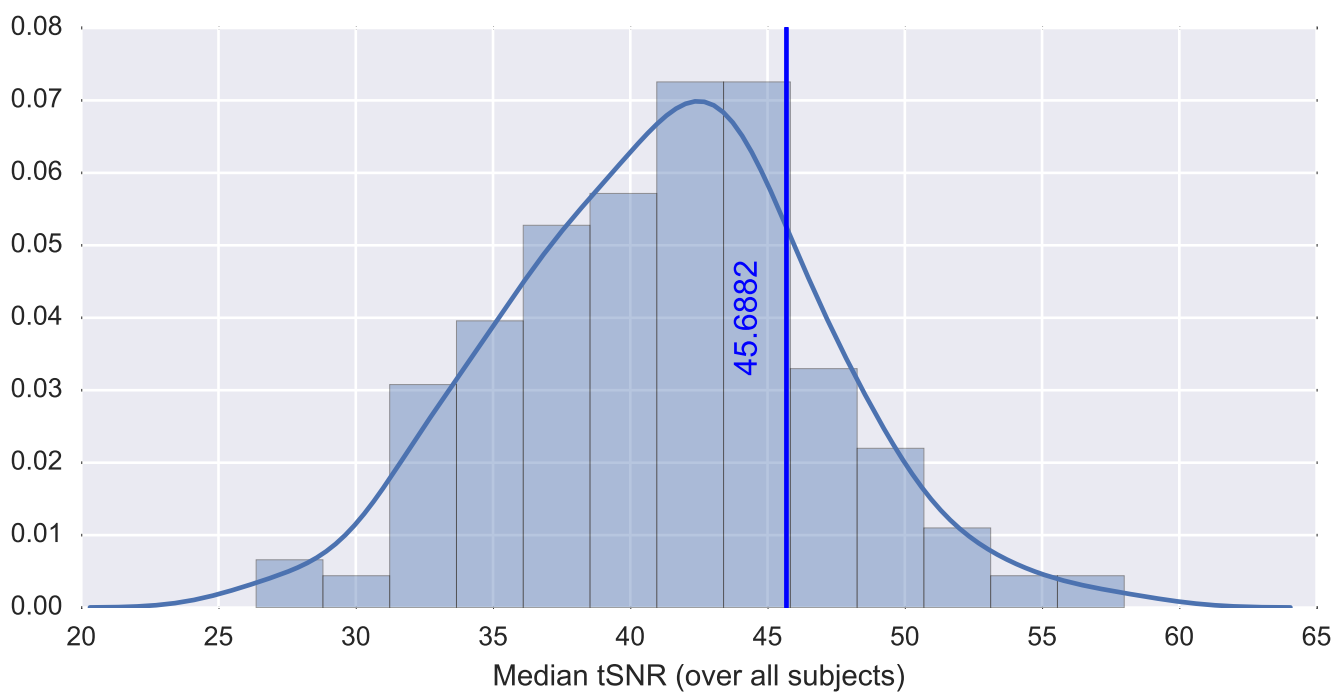

Mean EPI

Brain mask

tSNR

motion

fieldmap correction

coregistration