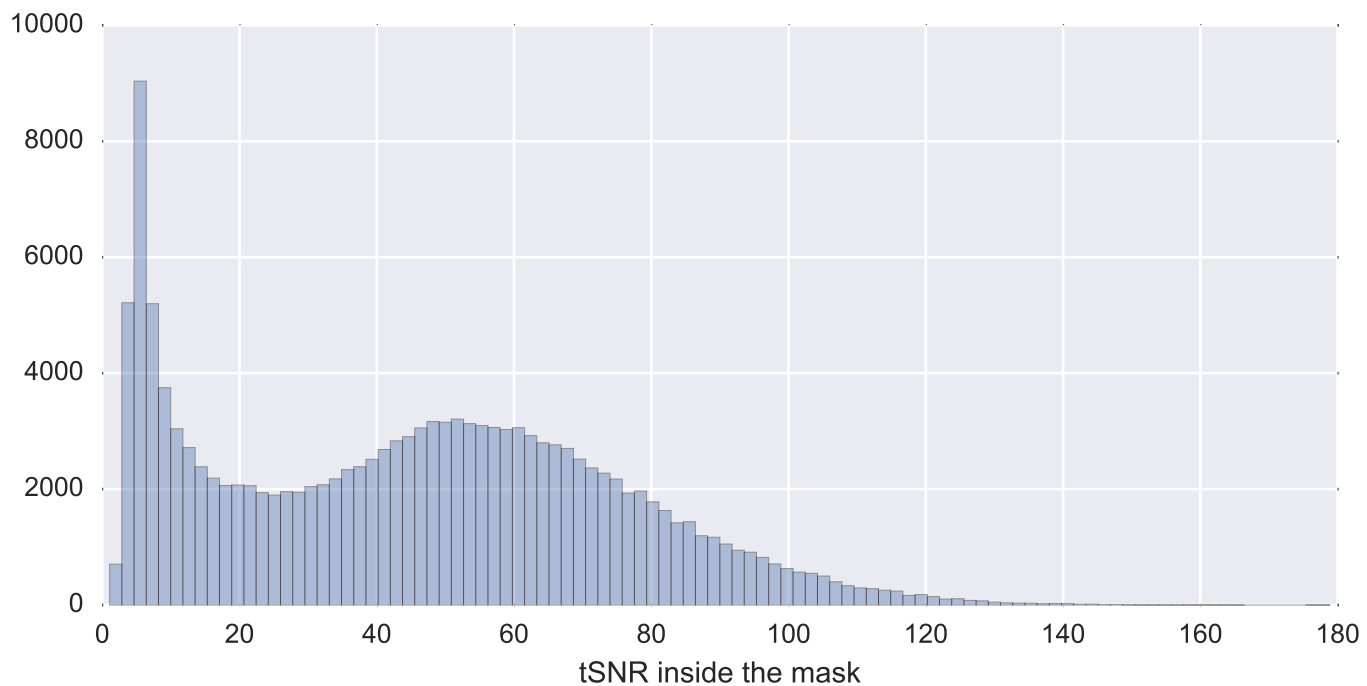

Mean EPI

Brain mask

tSNR

motion

fieldmap correction

coregistration