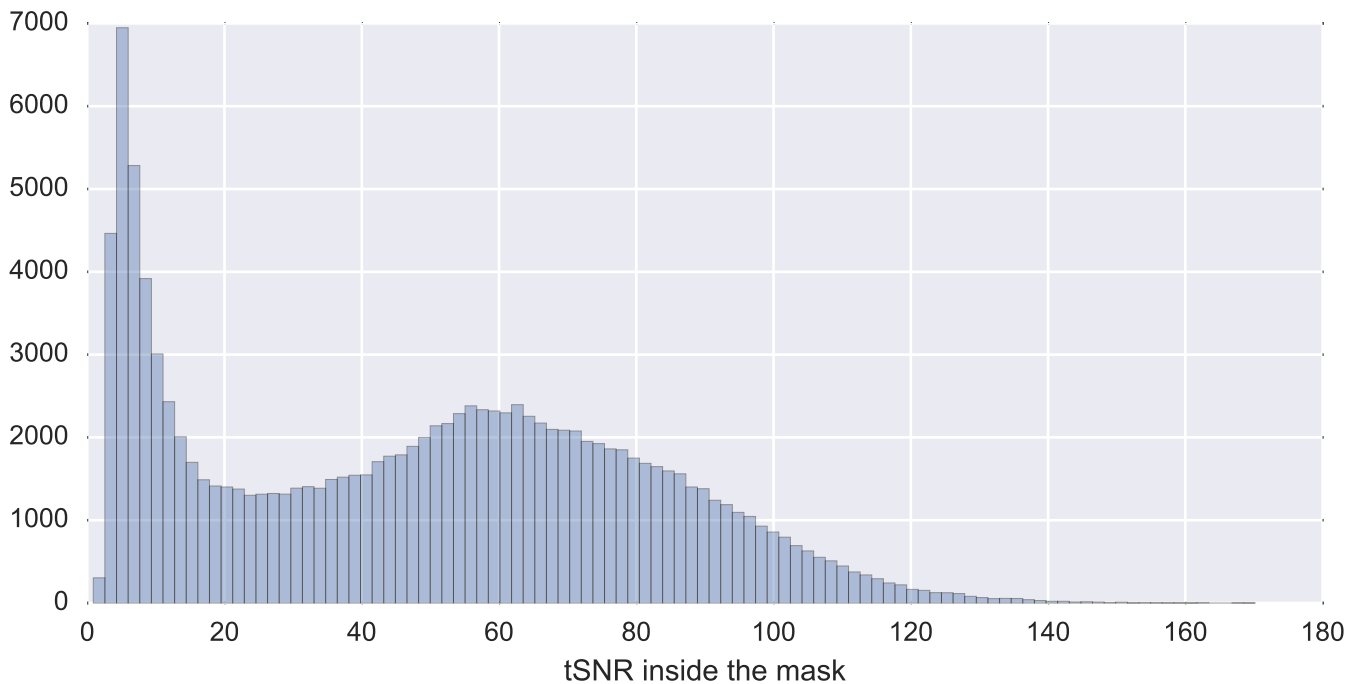

Mean EPI

Brain mask

tSNR

motion

fieldmap correction

coregistration