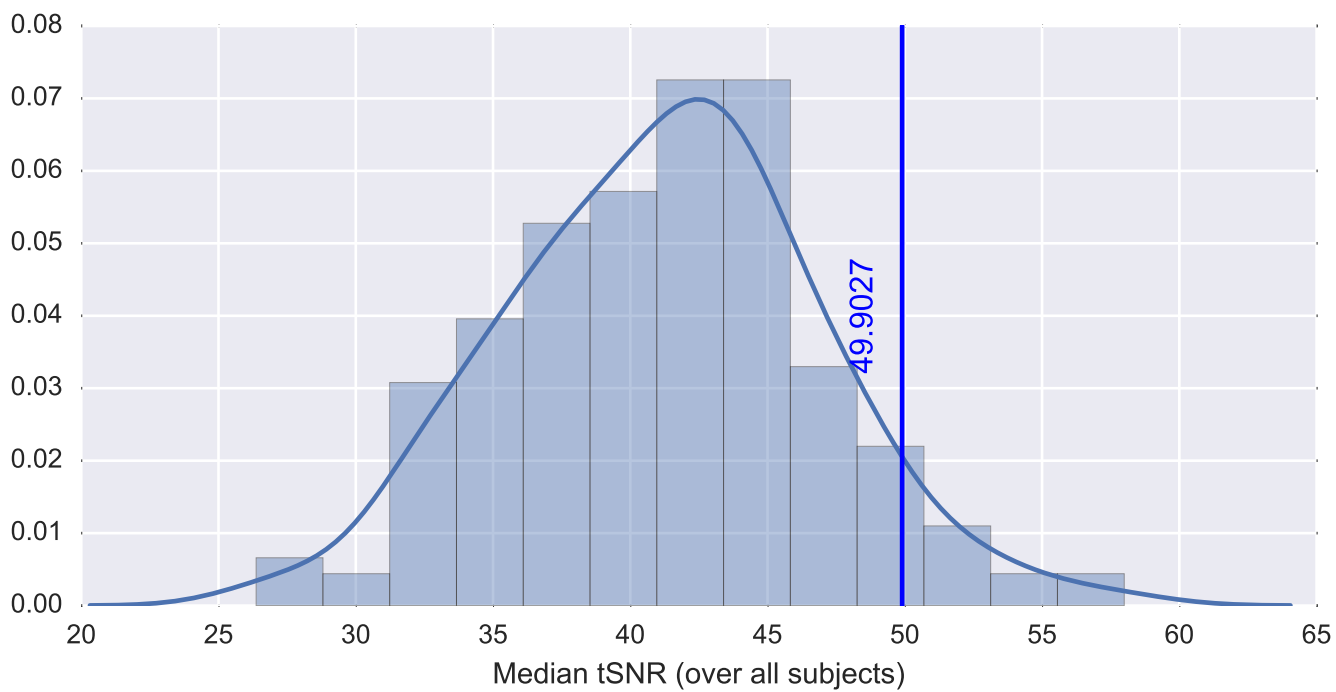

Mean EPI

Brain mask

tSNR

motion

fieldmap correction

coregistration