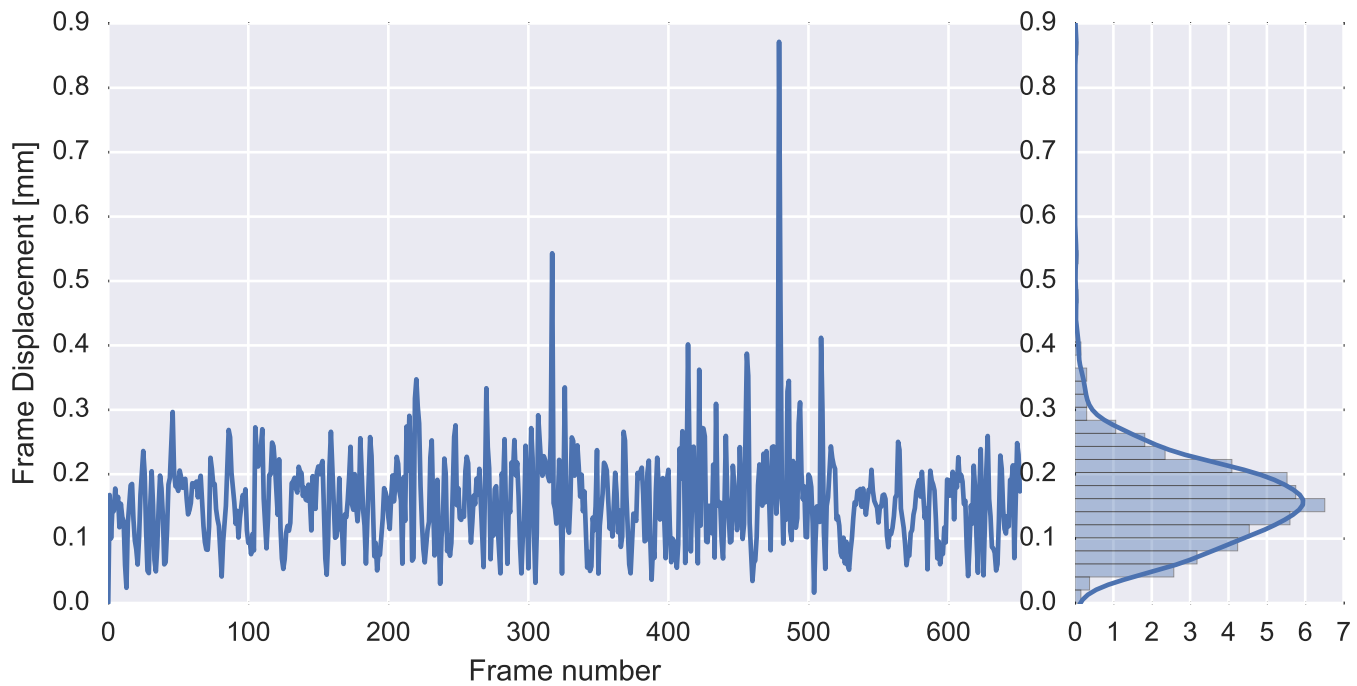

Mean EPI

Brain mask

tSNR

motion

fieldmap correction

coregistration