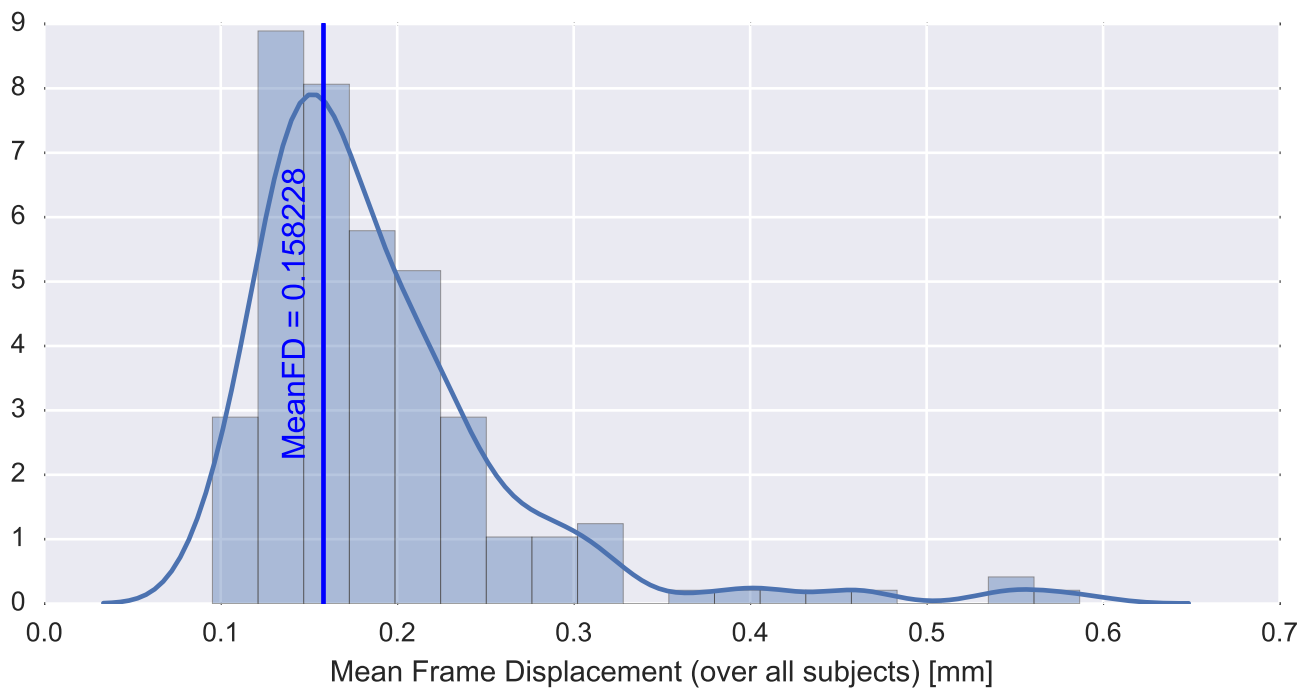

Mean EPI

Brain mask

tSNR

motion

fieldmap correction

coregistration