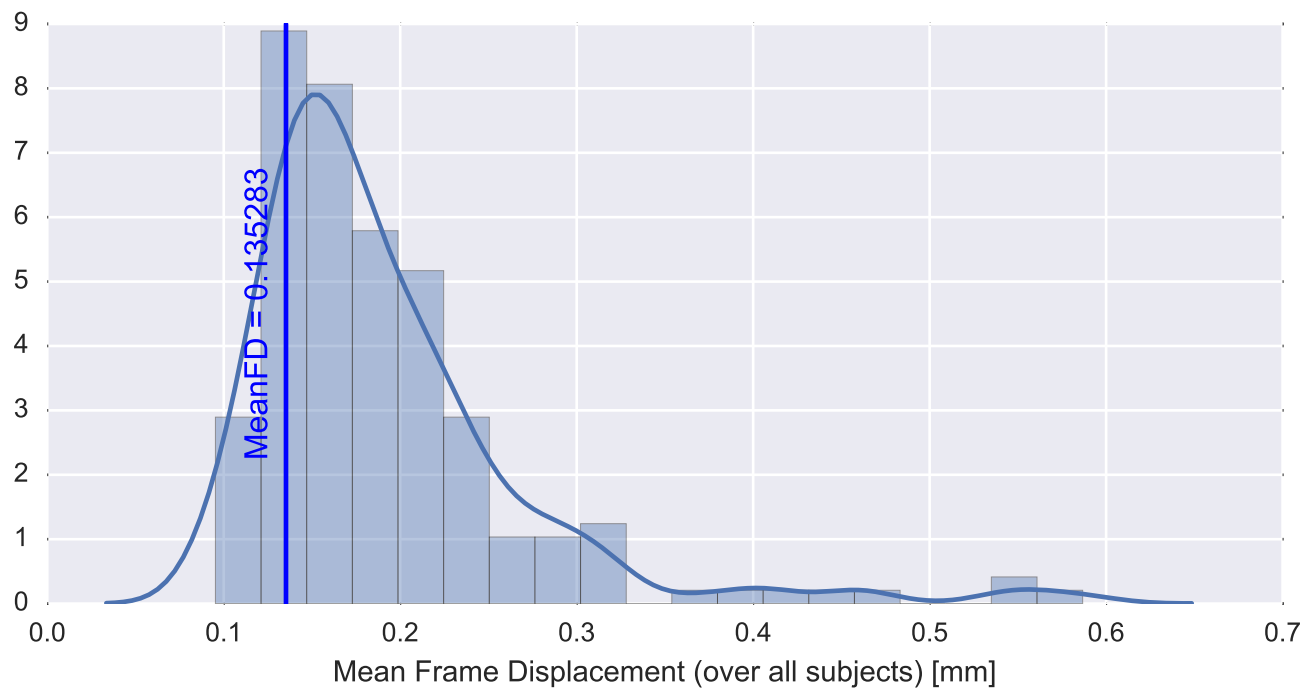

Mean EPI

Brain mask

tSNR

motion

fieldmap correction

coregistration