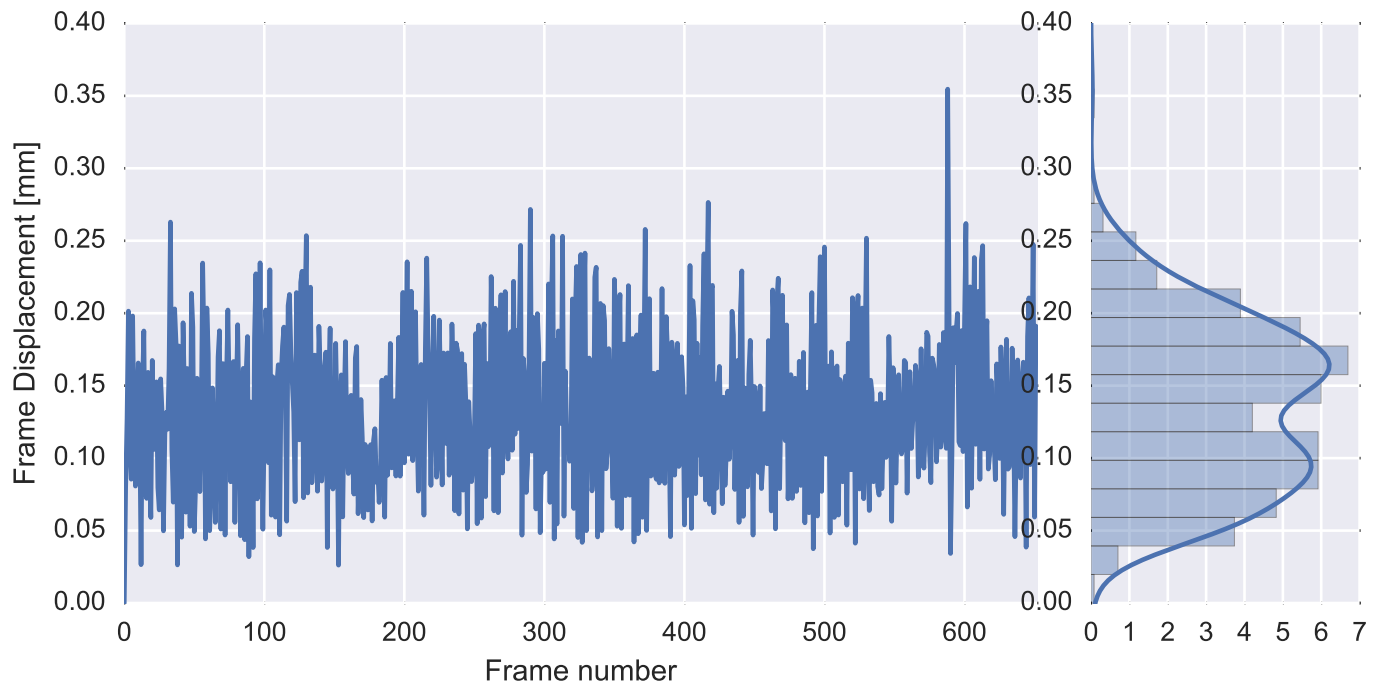

Mean EPI

Brain mask

tSNR

motion

fieldmap correction

coregistration