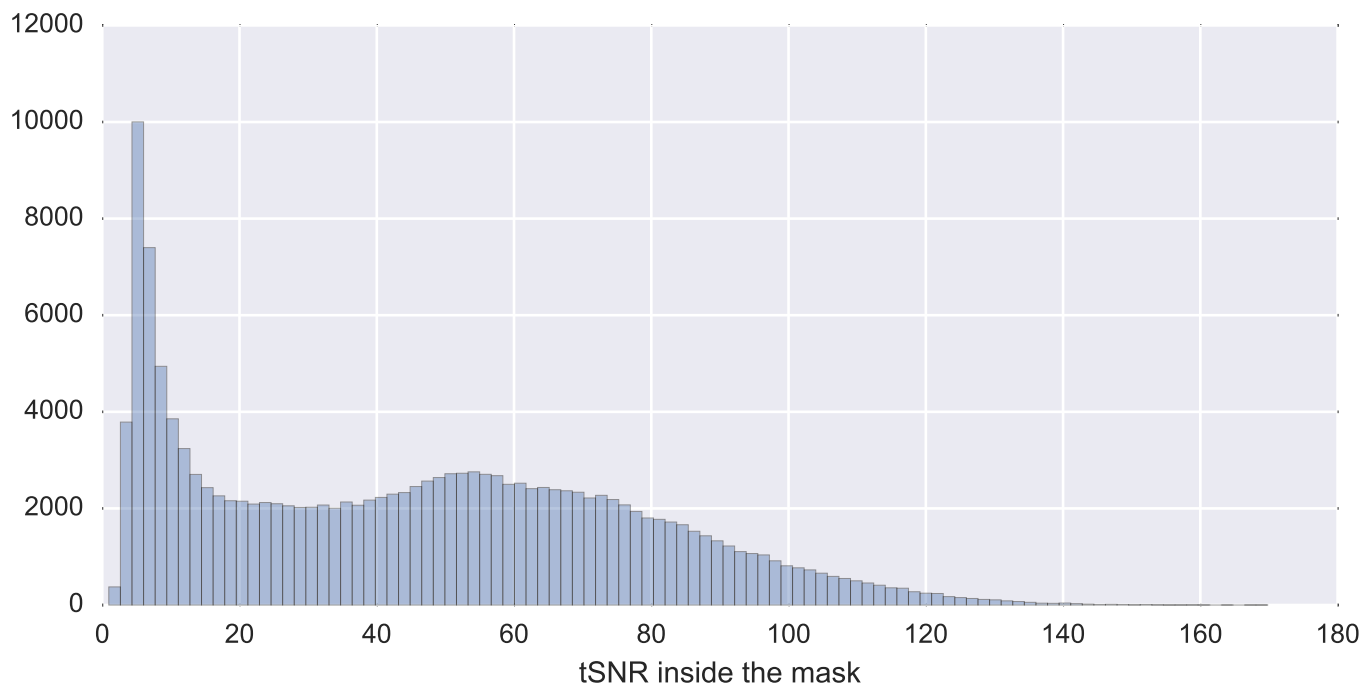

Mean EPI

Brain mask

tSNR

motion

fieldmap correction

coregistration