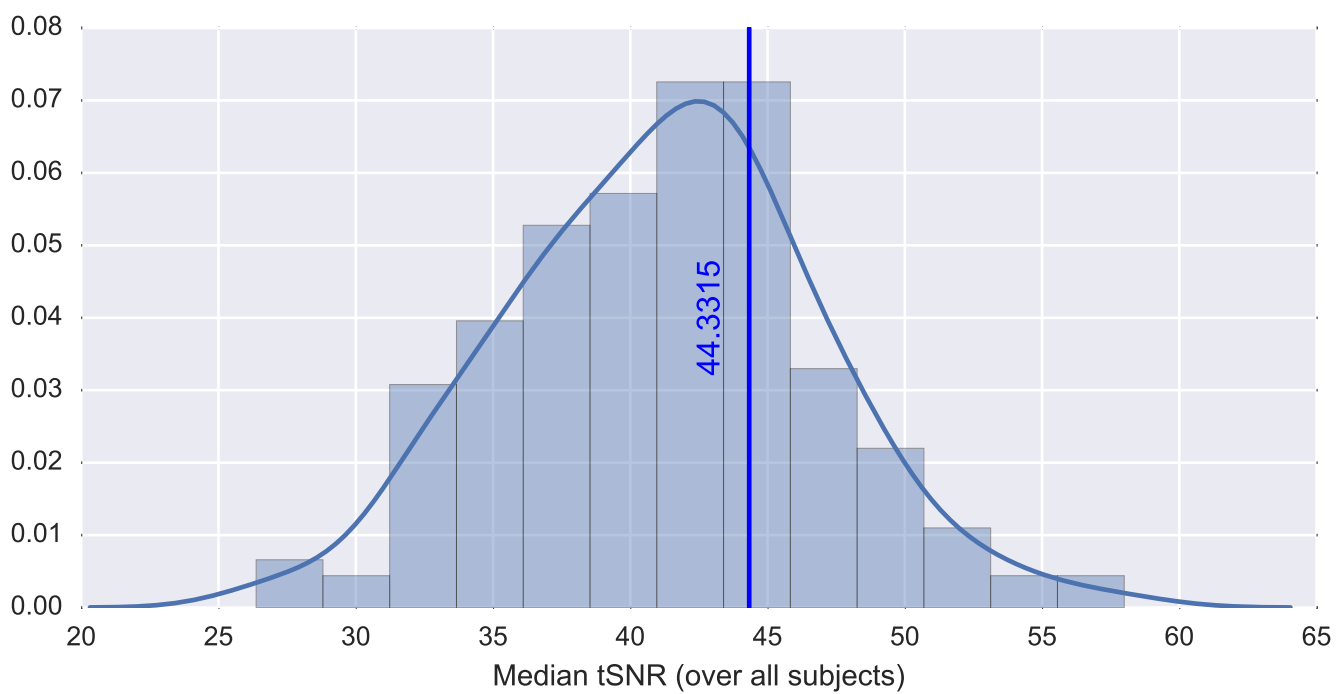

Mean EPI

Brain mask

tSNR

motion

fieldmap correction

coregistration