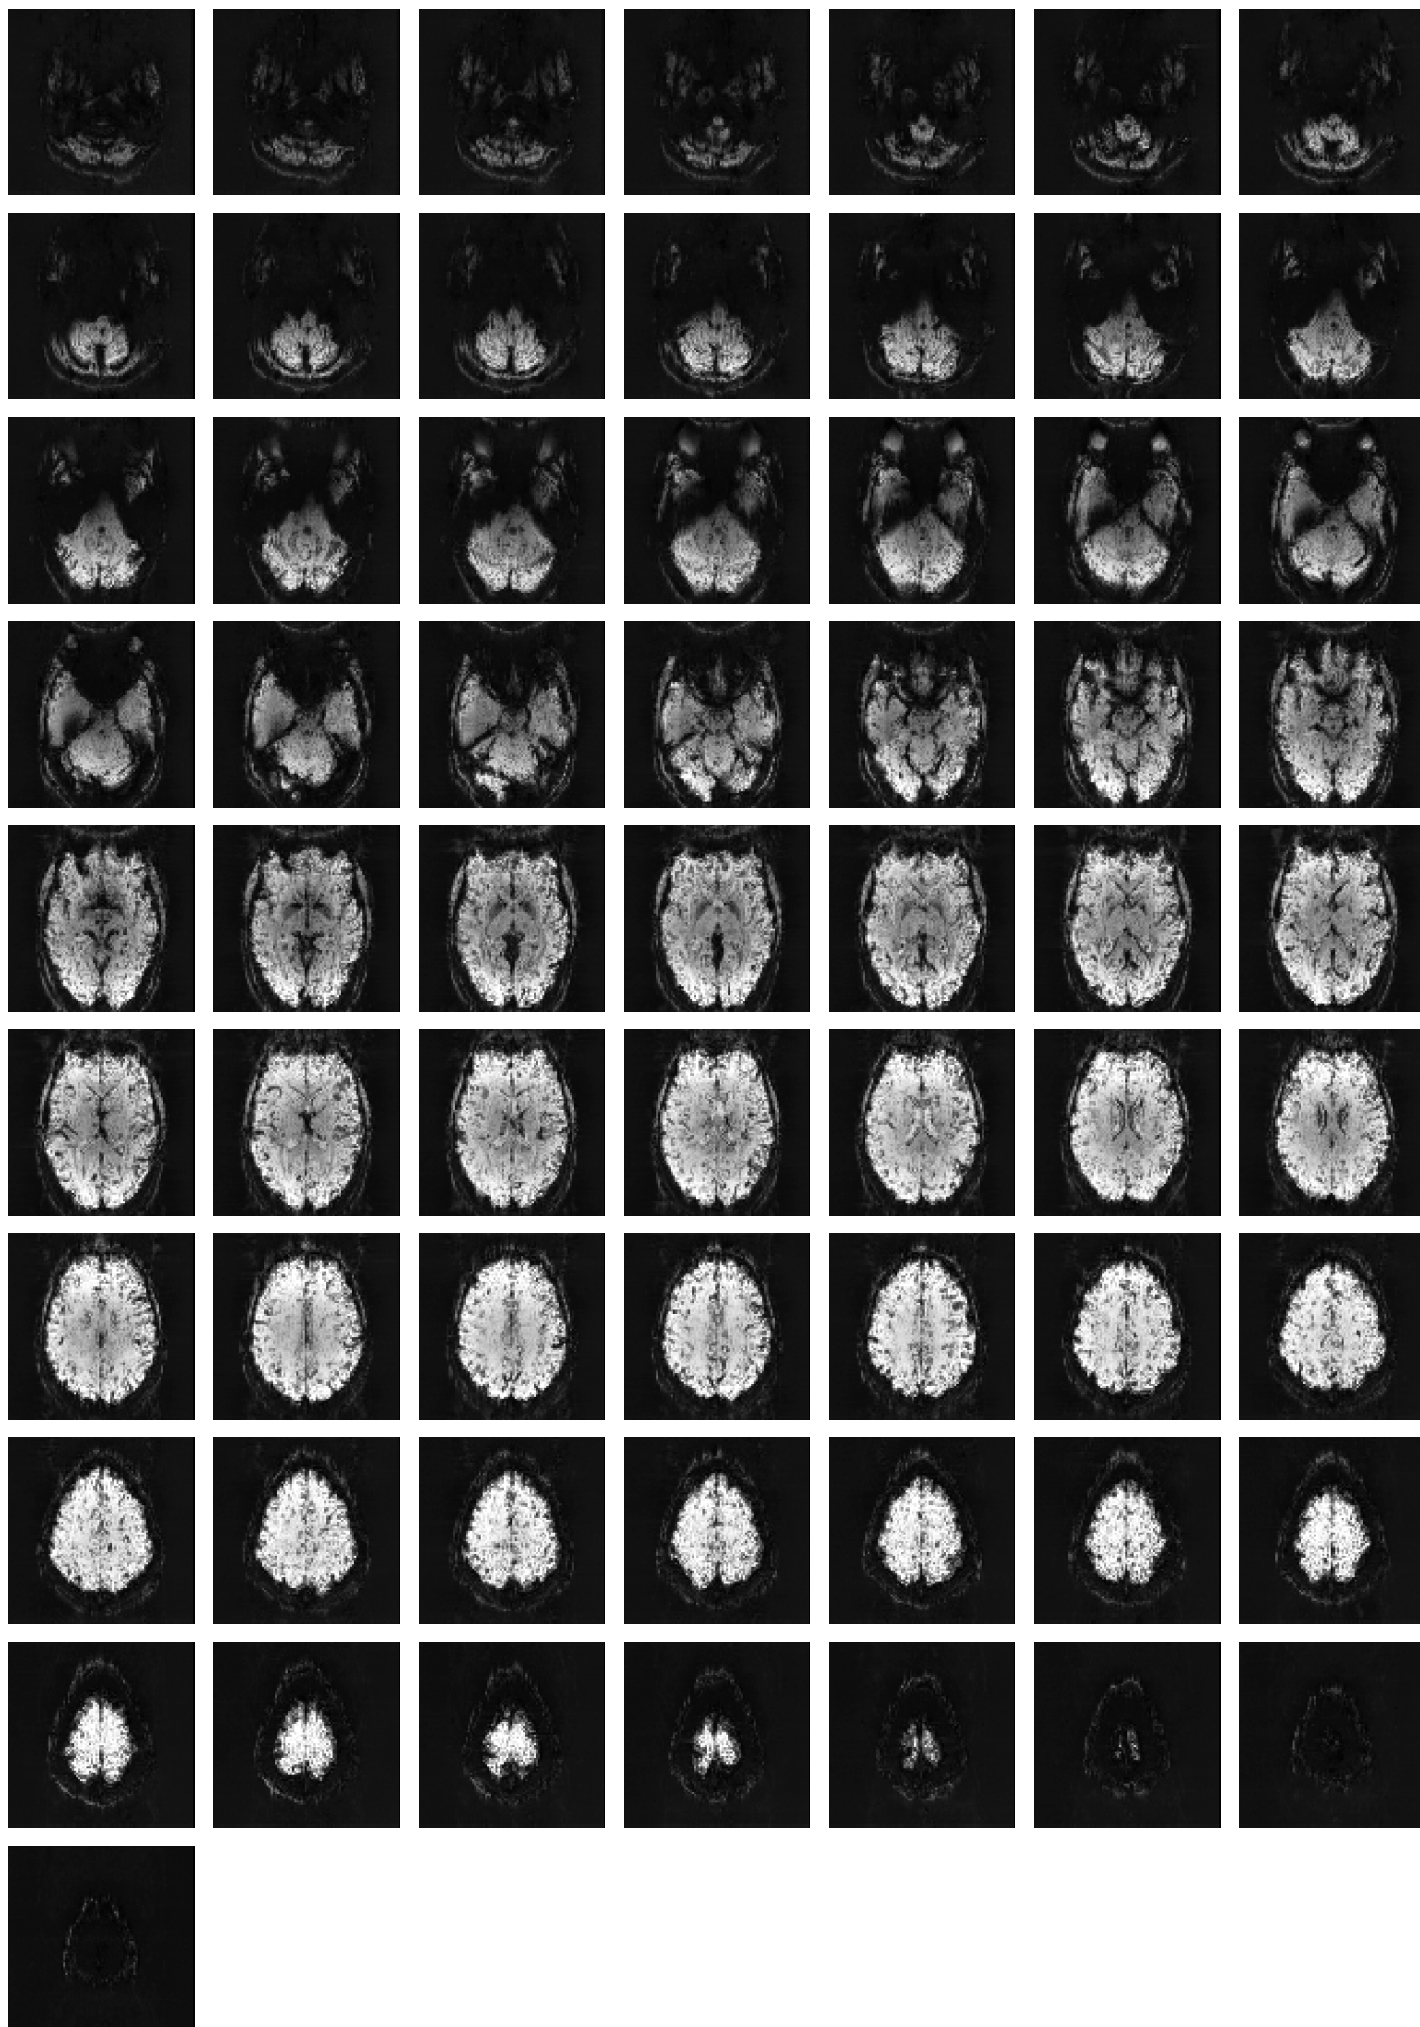

Mean EPI

Brain mask

tSNR

motion

fieldmap correction

coregistration