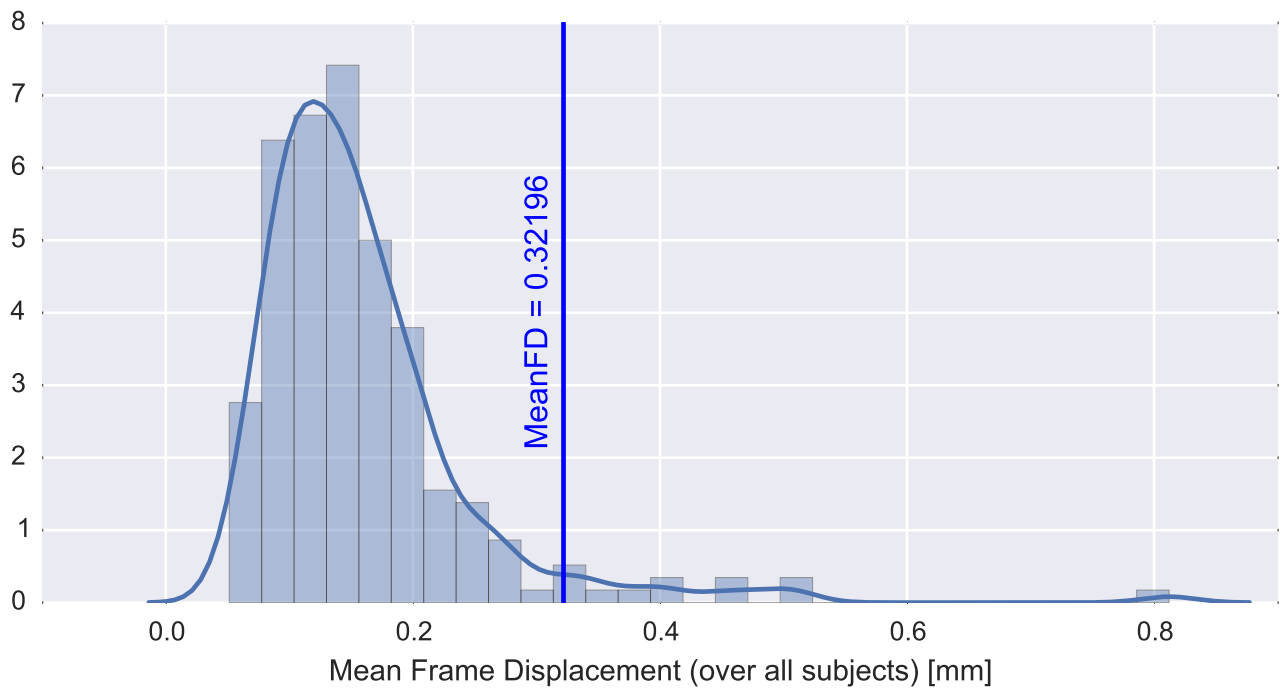

Mean EPI

Brain mask

tSNR

motion

fieldmap correction

coregistration