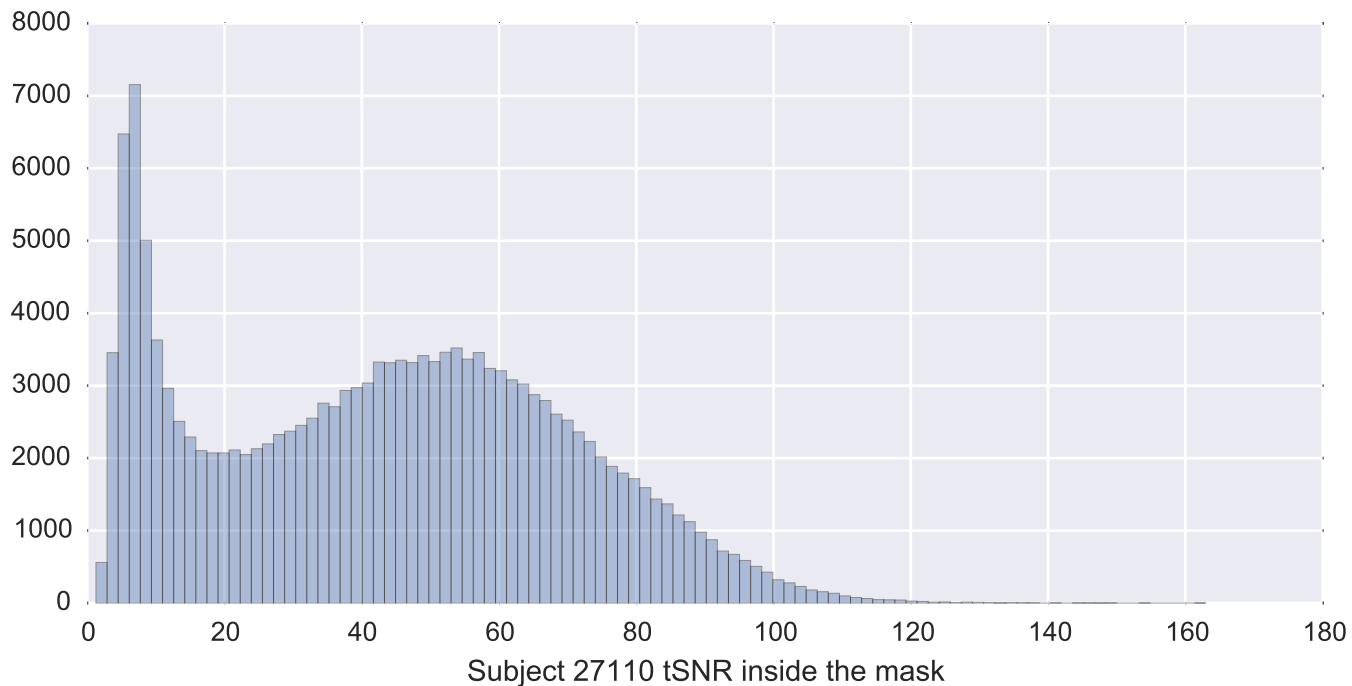

Mean EPI

Brain mask

tSNR

motion

fieldmap correction

coregistration