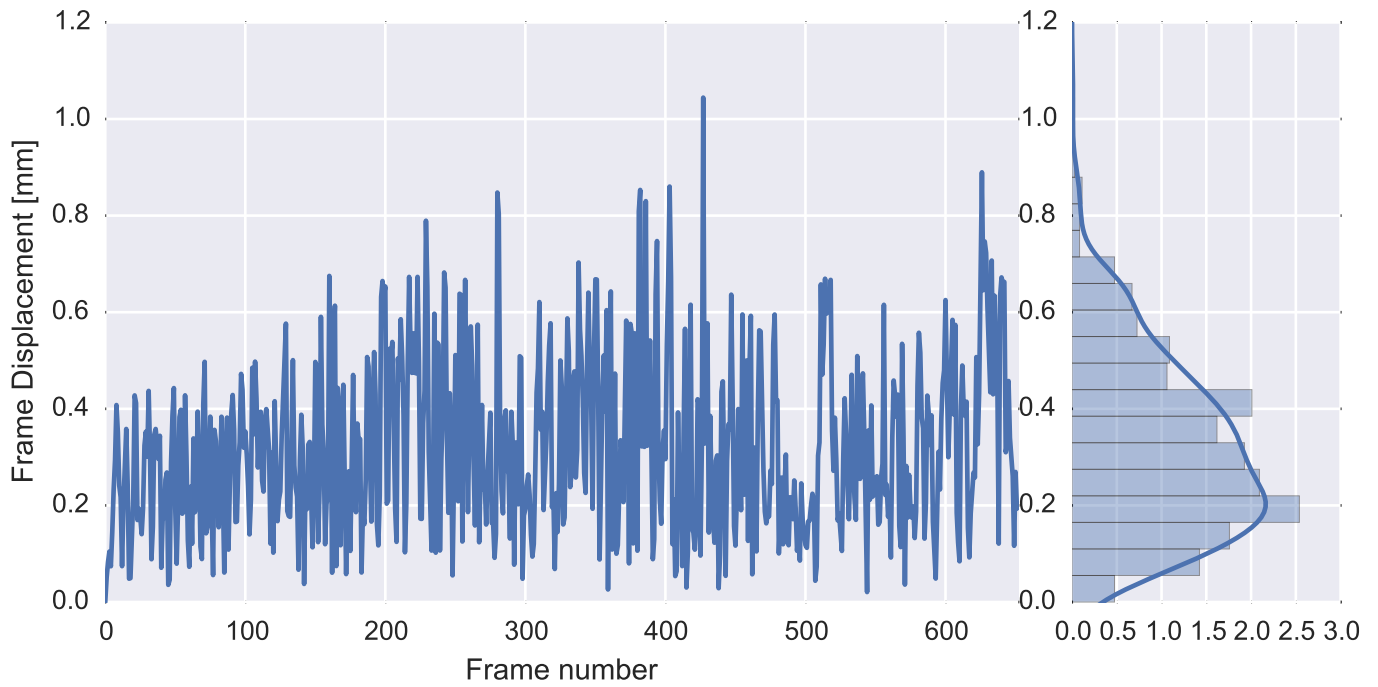

Mean EPI

Brain mask

tSNR

motion

fieldmap correction

coregistration