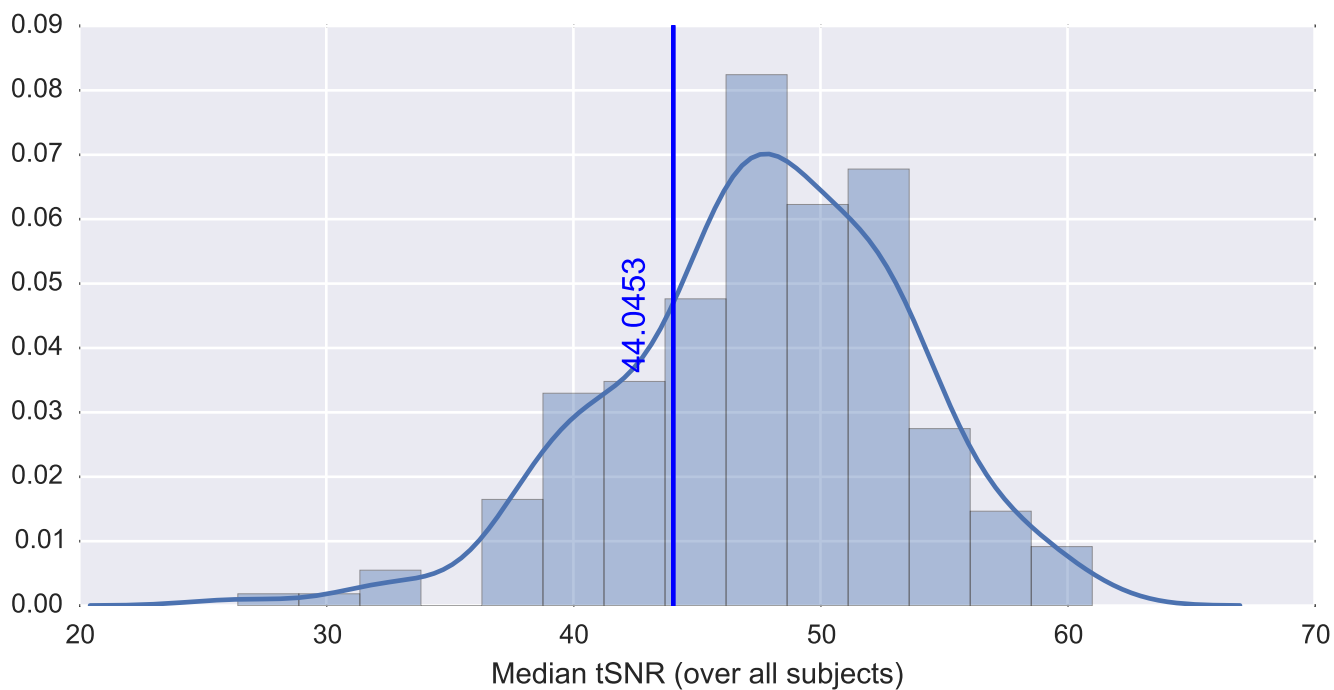

Mean EPI

Brain mask

tSNR

motion

fieldmap correction

coregistration