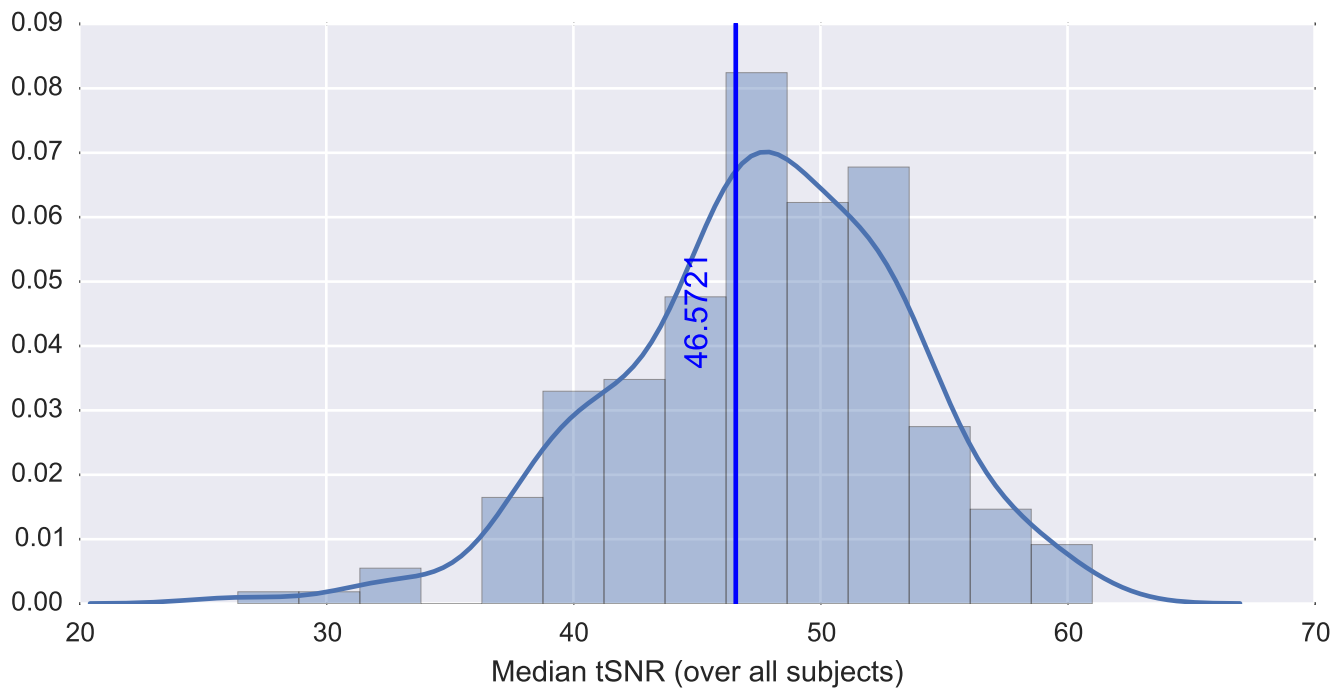

Brain mask

tSNR

motion

fieldmap correction

coregistration