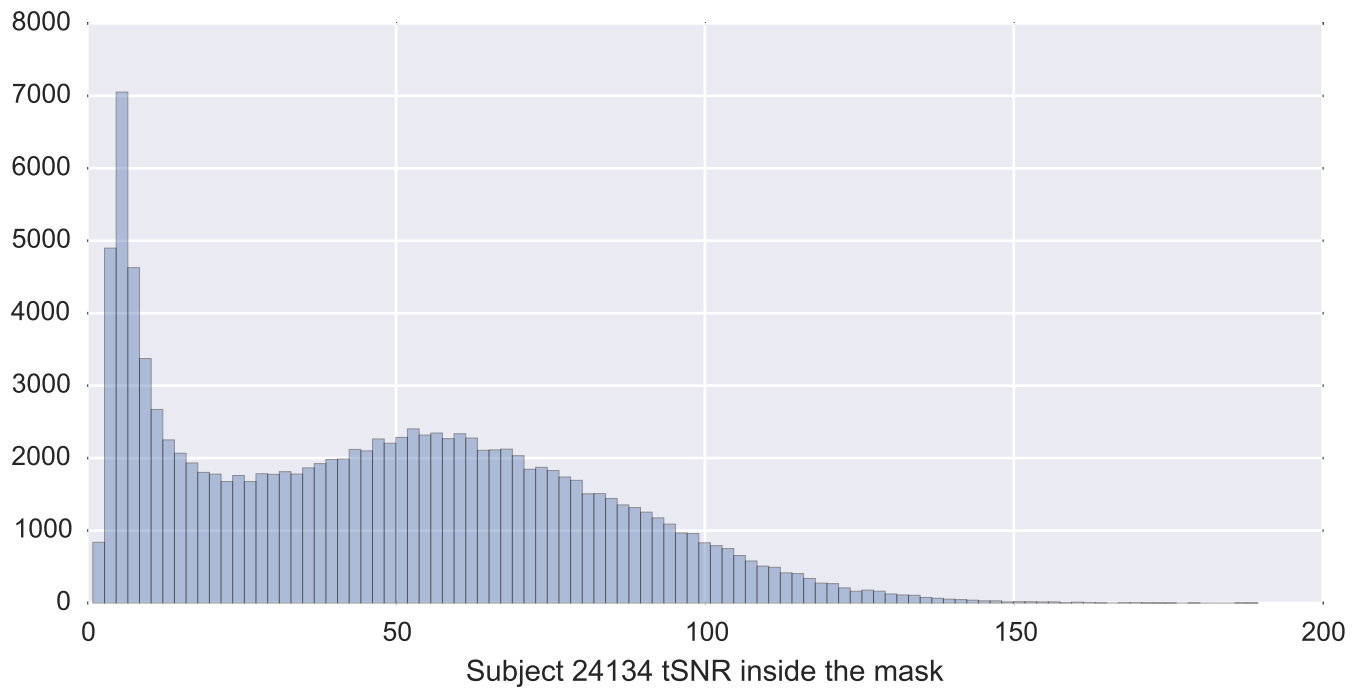

Brain mask

tSNR

motion

fieldmap correction

coregistration