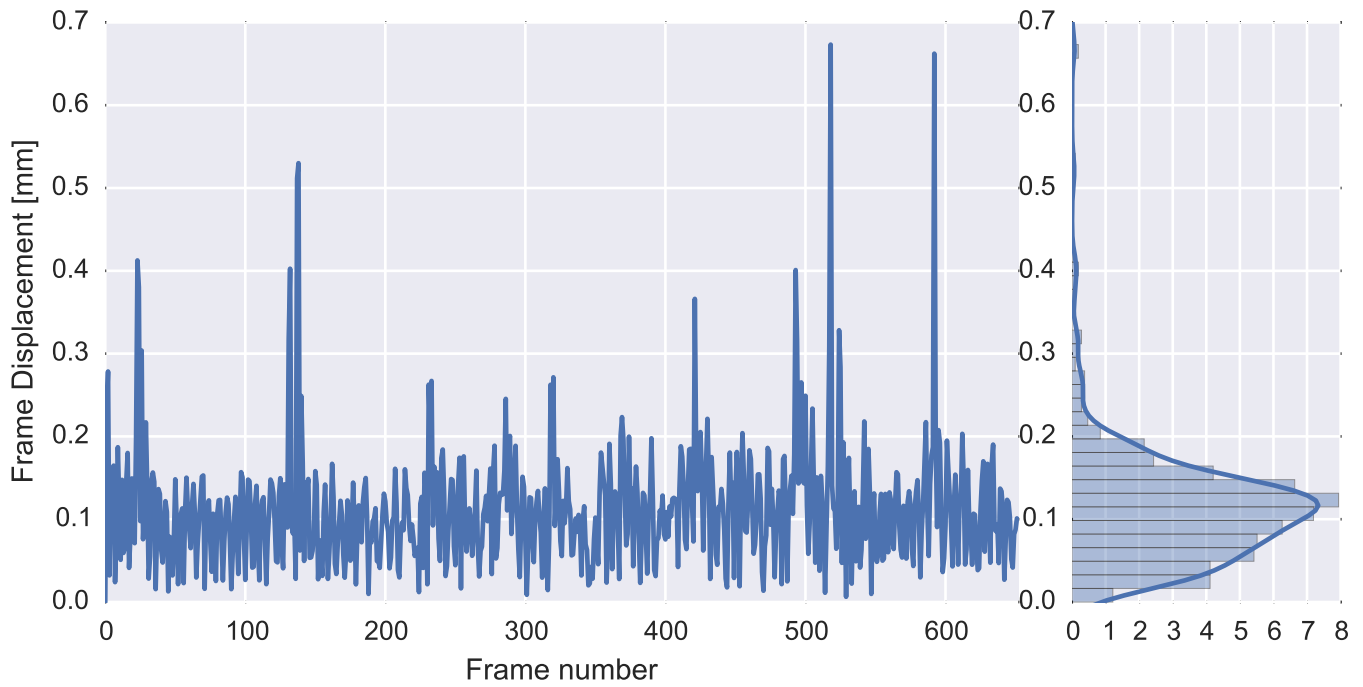

Brain mask

tSNR

motion

fieldmap correction

coregistration