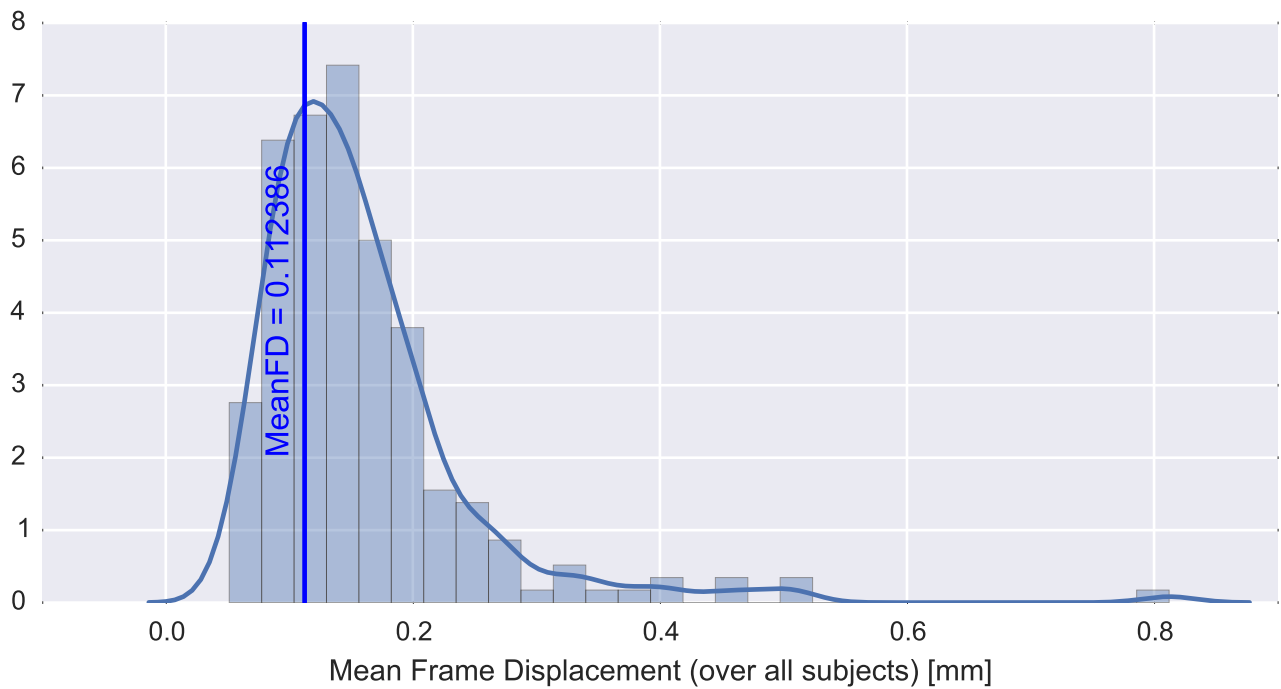

Brain mask

tSNR

motion

fieldmap correction

coregistration