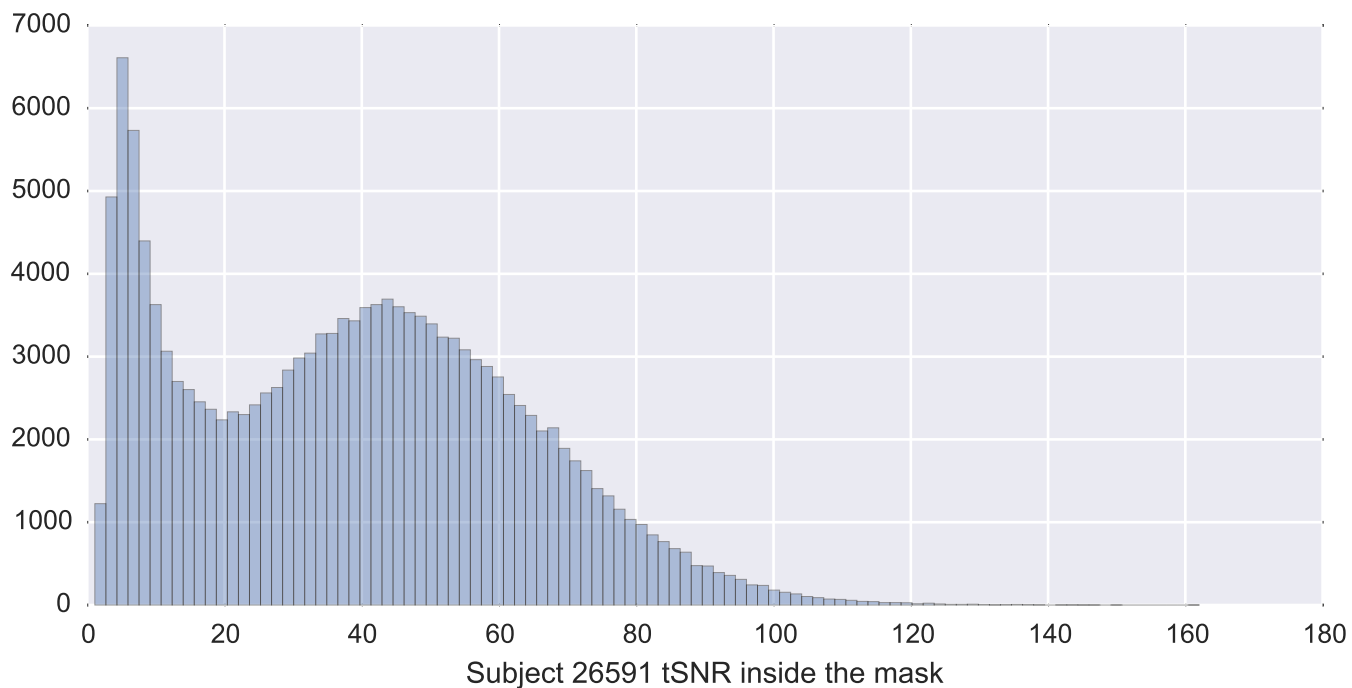

Mean EPI

Brain mask

tSNR

motion

fieldmap correction

coregistration