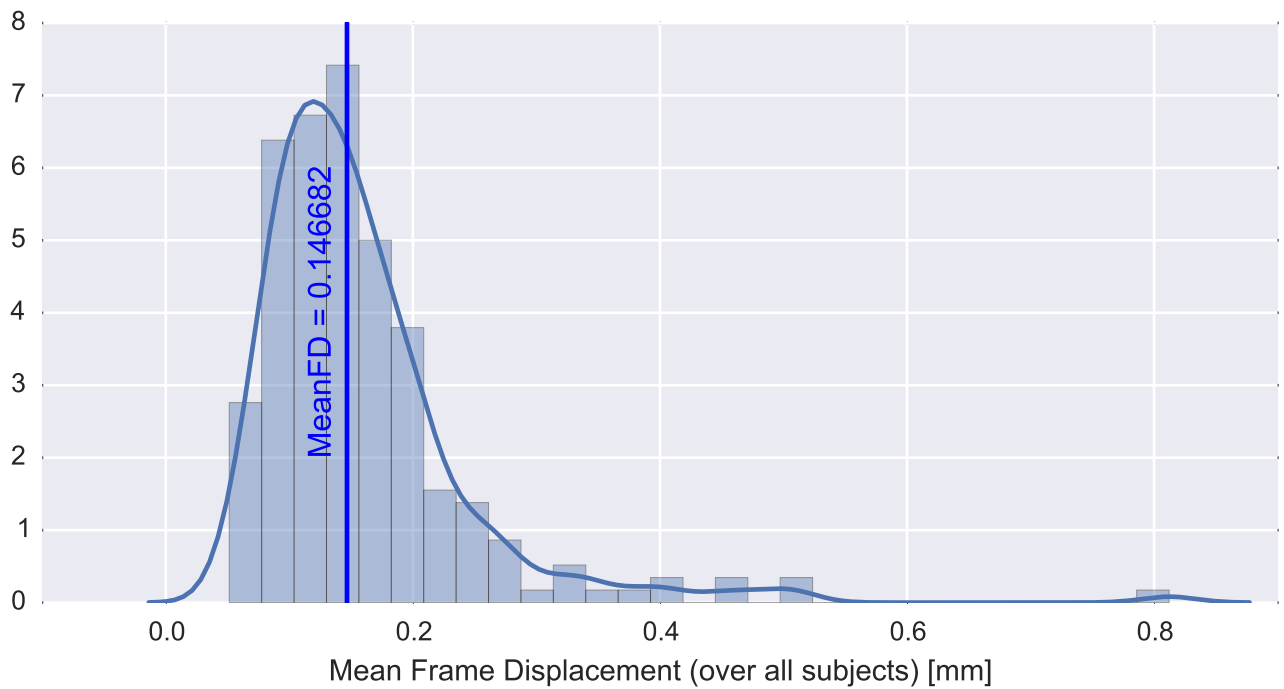

Mean EPI

Brain mask

tSNR

motion

fieldmap correction

coregistration