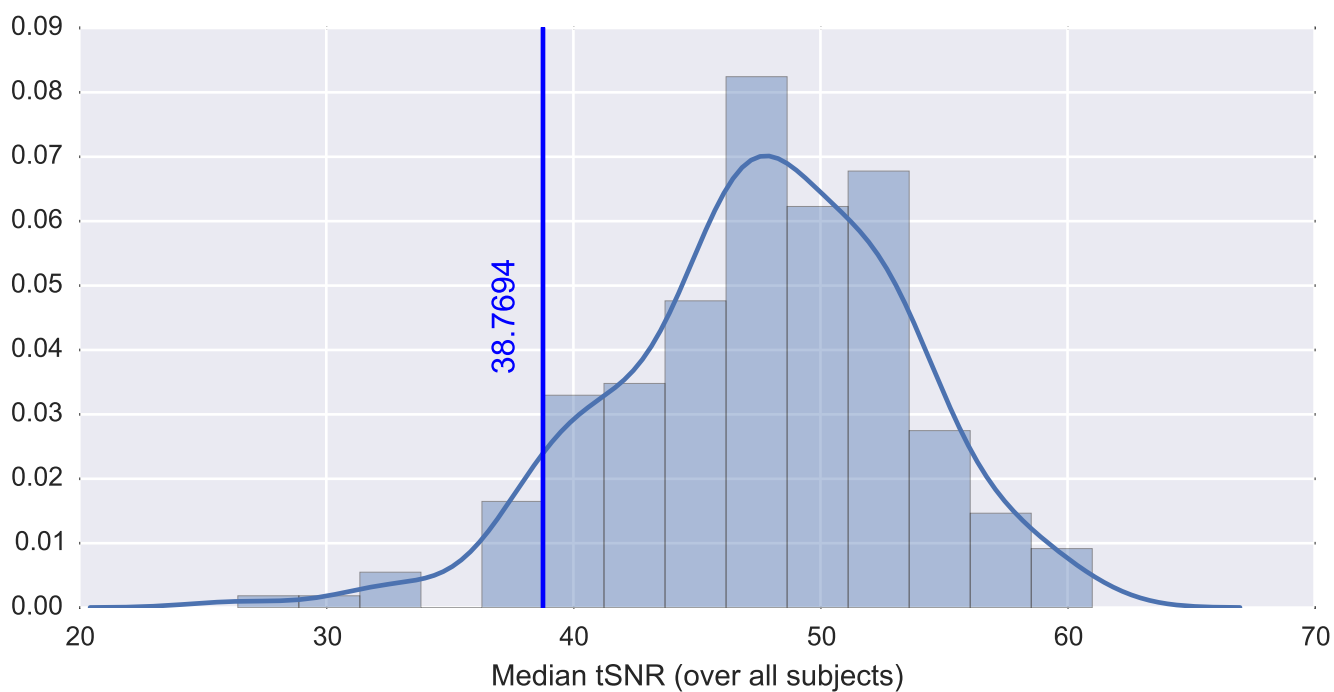

Mean EPI

Brain mask

tSNR

motion

fieldmap correction

coregistration