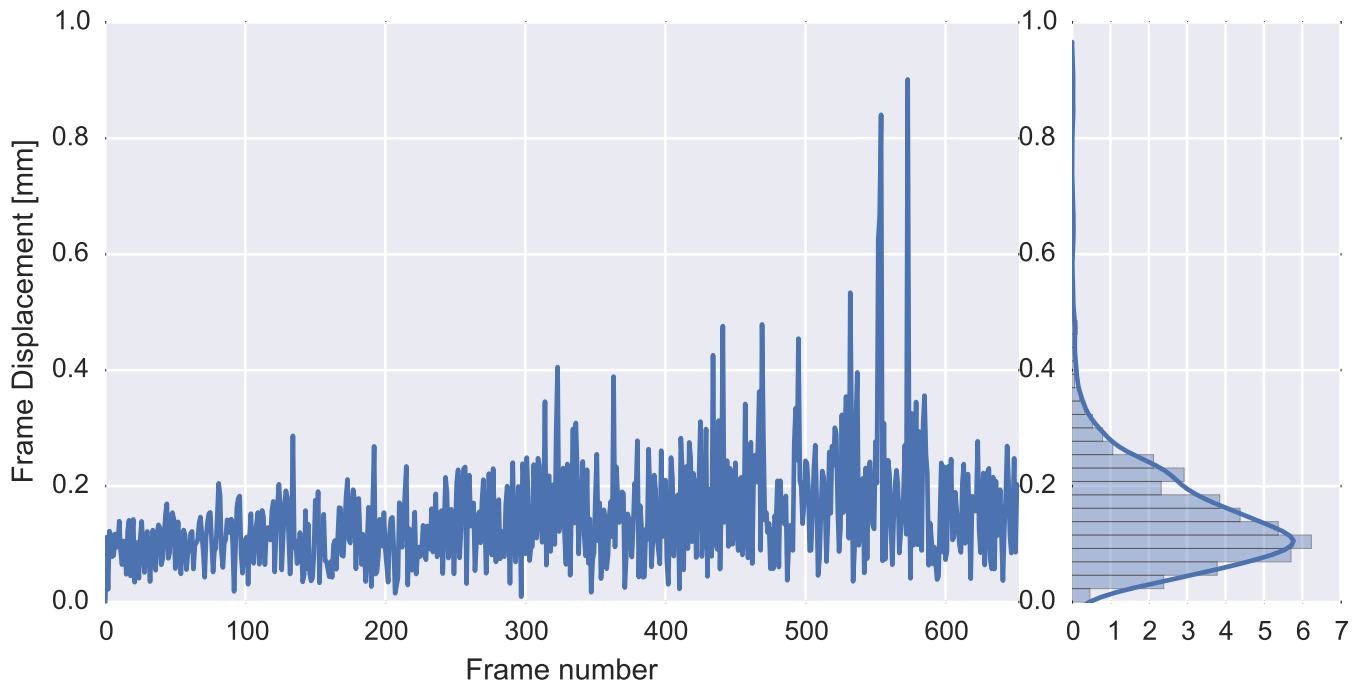

Mean EPI

Brain mask

tSNR

motion

fieldmap correction

coregistration