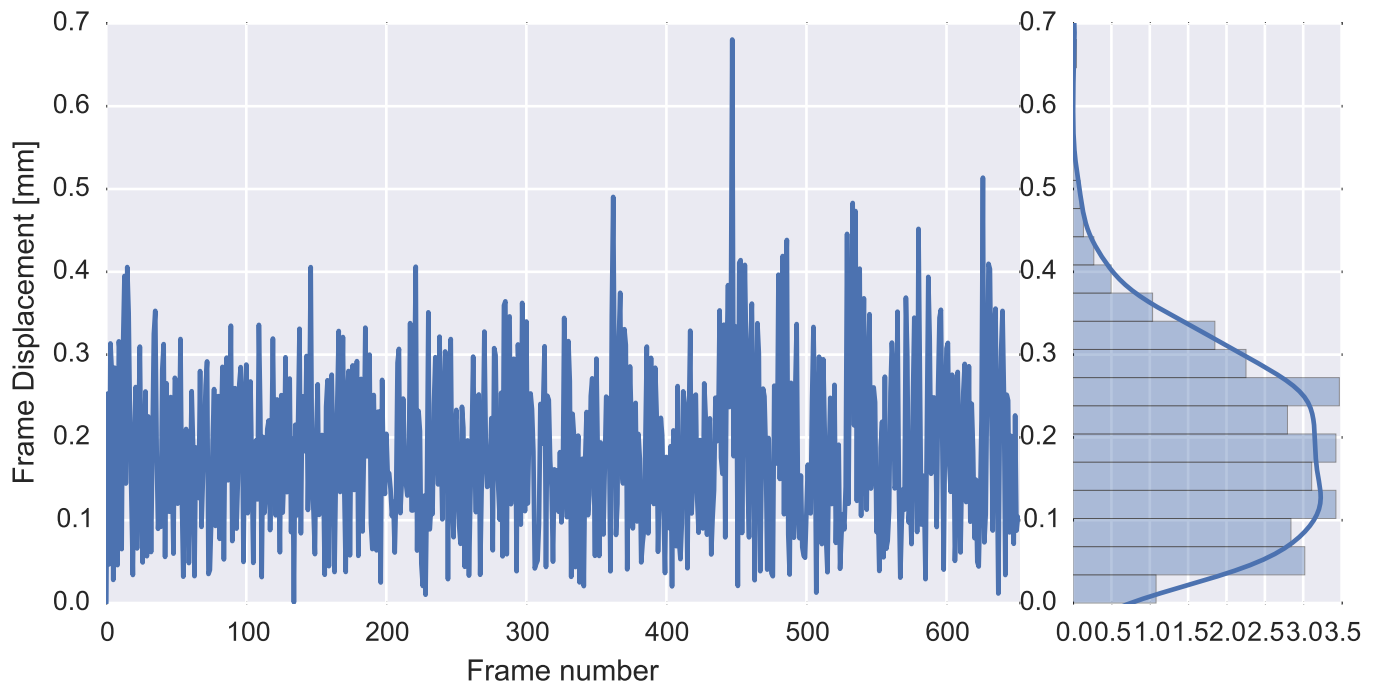

Mean EPI

Brain mask

tSNR

motion

fieldmap correction

coregistration