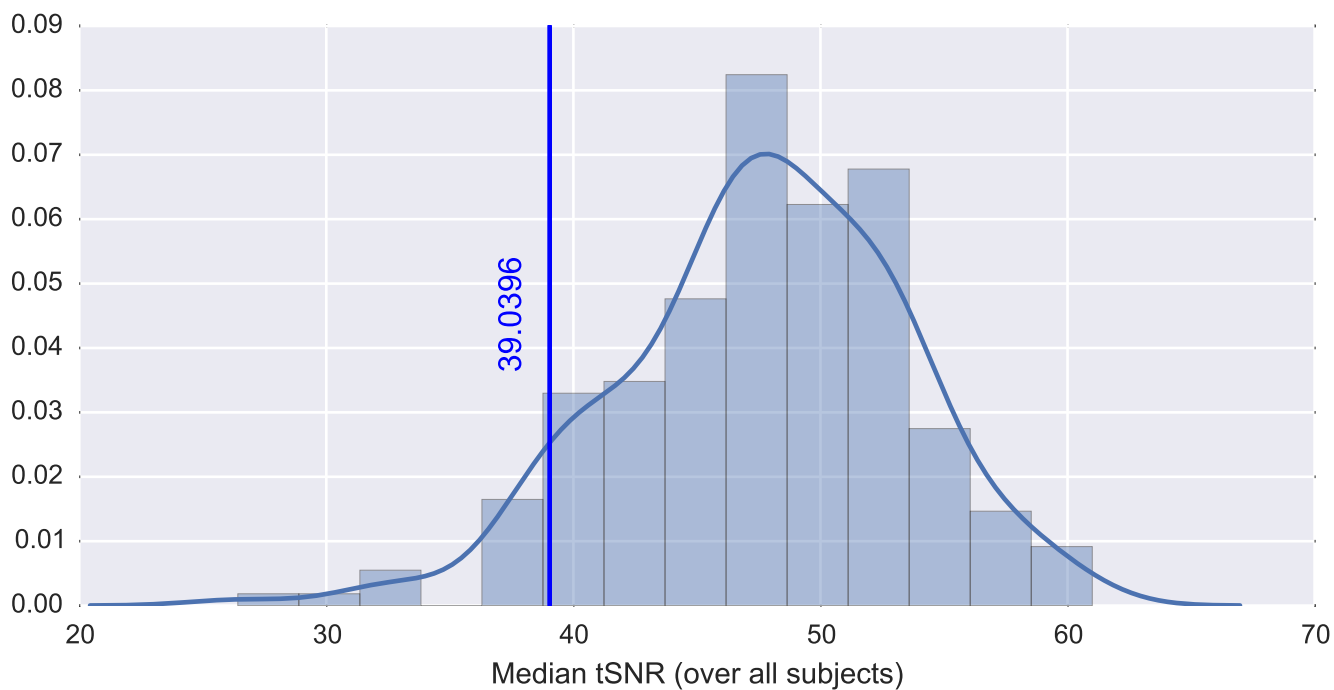

Mean EPI

Brain mask

tSNR

motion

fieldmap correction

coregistration