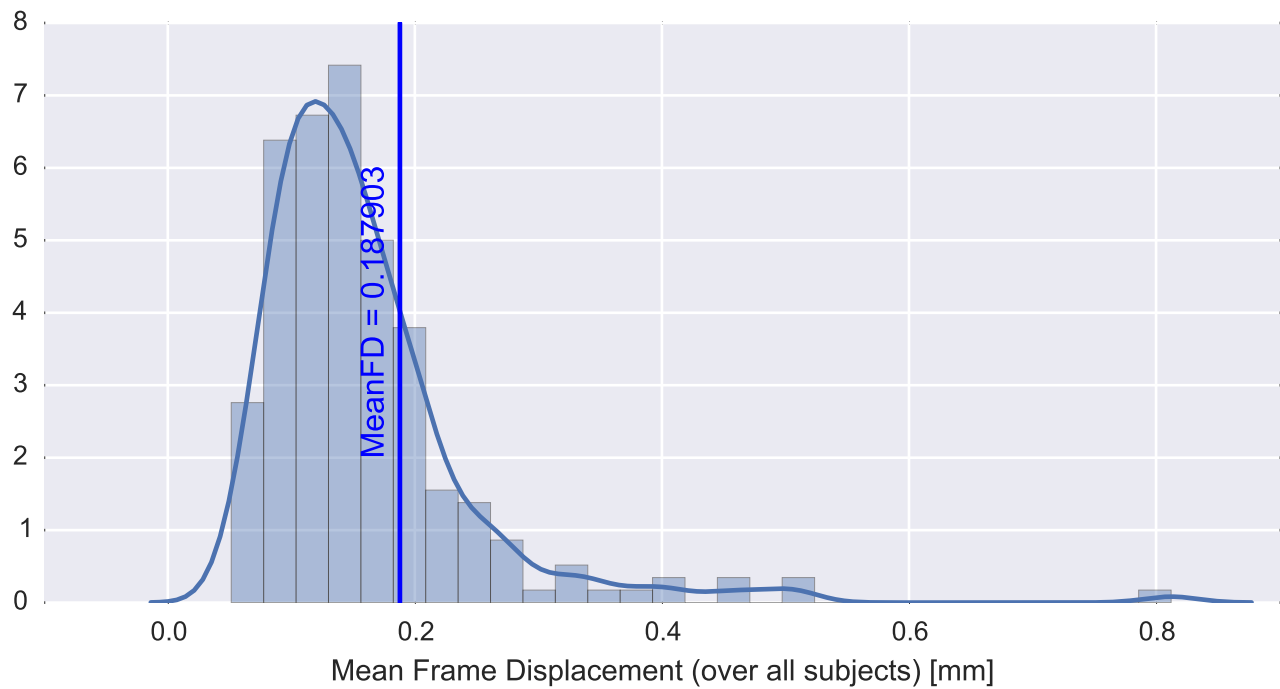

Mean EPI

Brain mask

tSNR

motion

fieldmap correction

coregistration