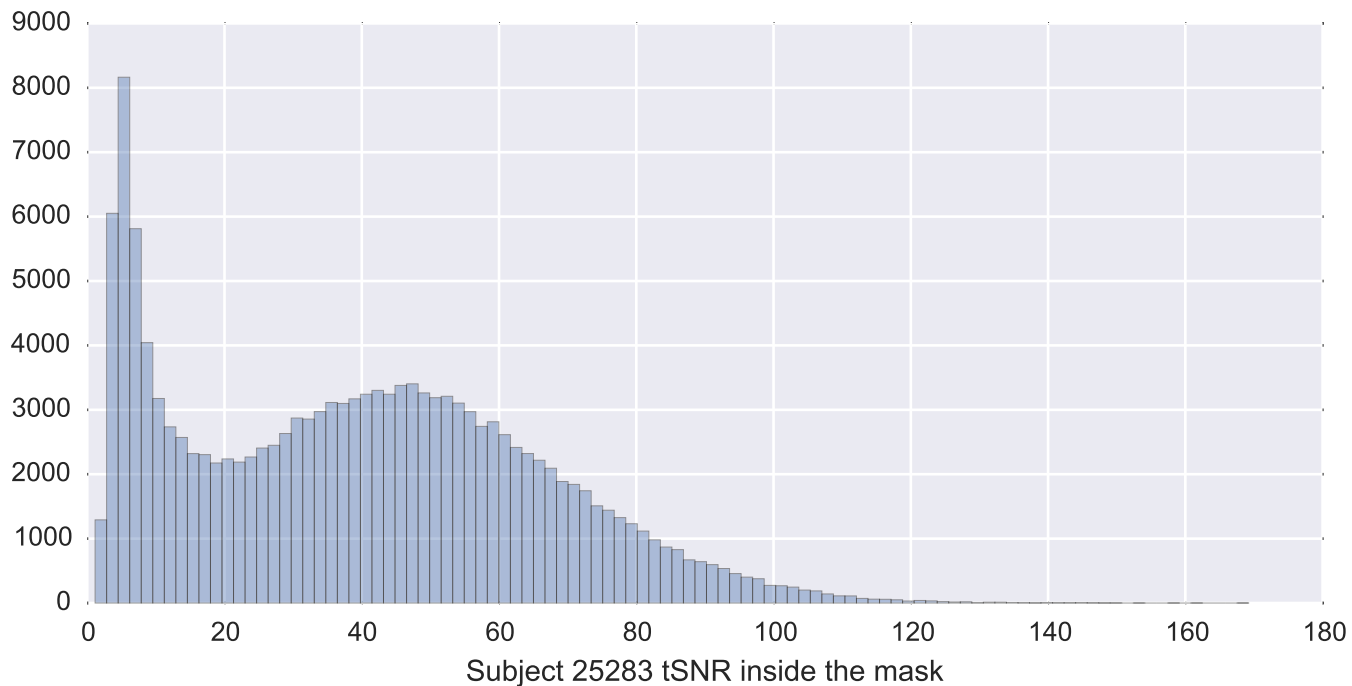

Mean EPI

Brain mask

tSNR

motion

fieldmap correction

coregistration