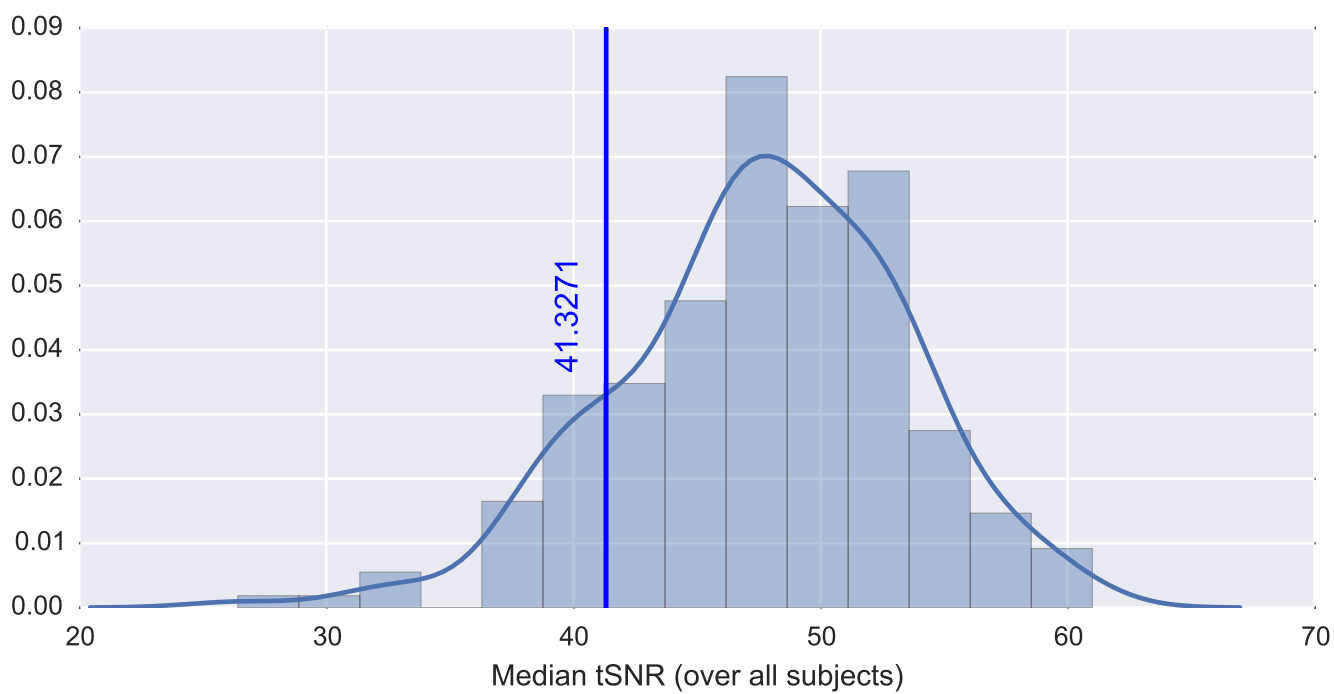

Mean EPI

Brain mask

tSNR

motion

fieldmap correction

coregistration