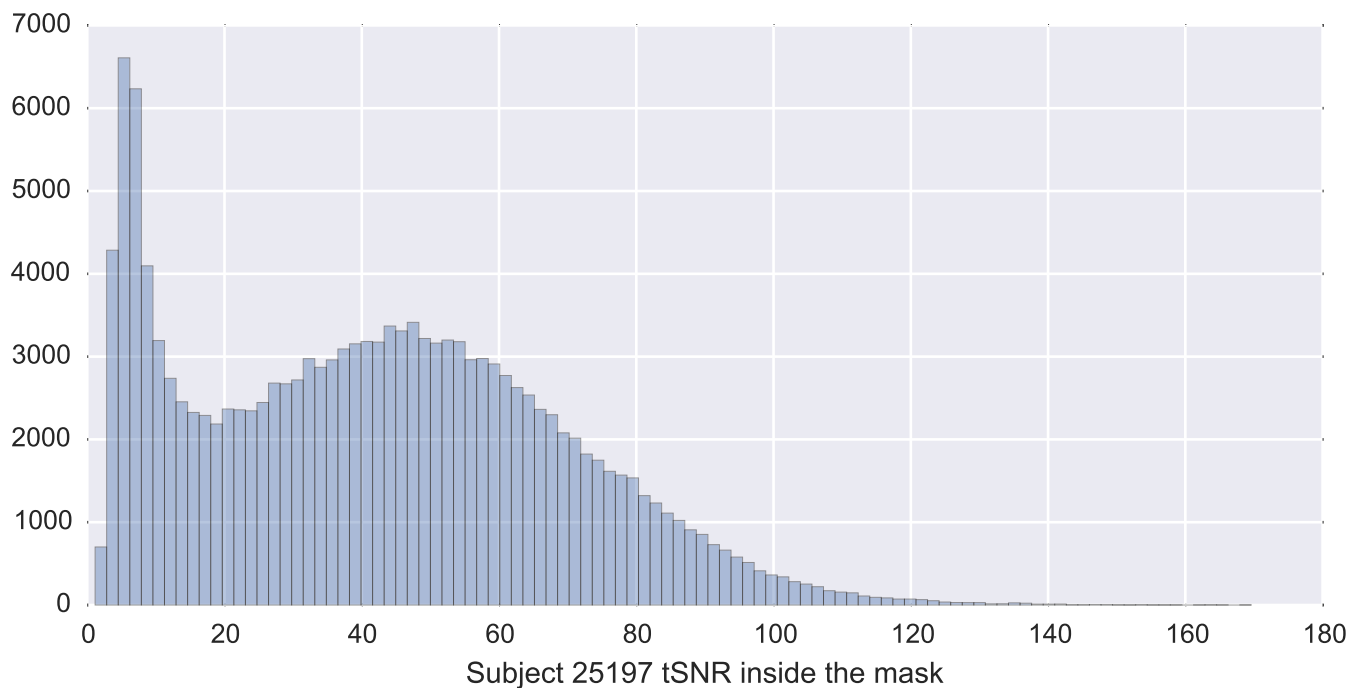

Mean EPI

Brain mask

tSNR

motion

fieldmap correction

coregistration