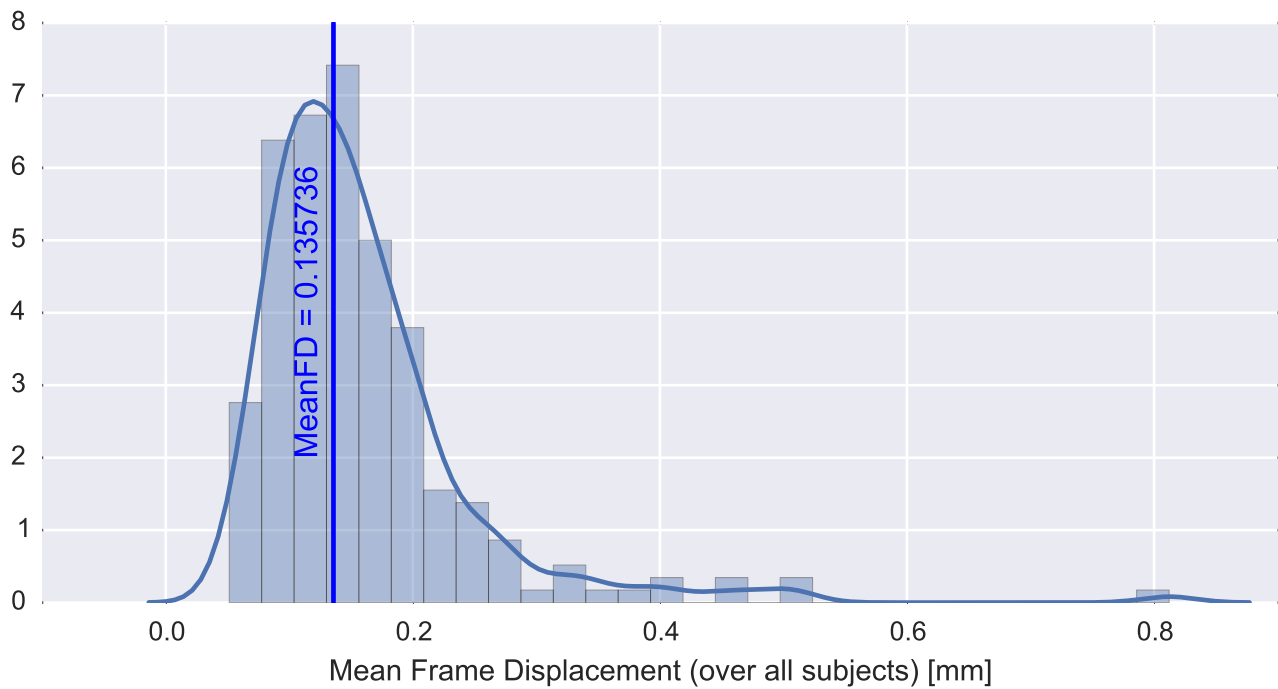

Mean EPI

Brain mask

tSNR

motion

fieldmap correction

coregistration