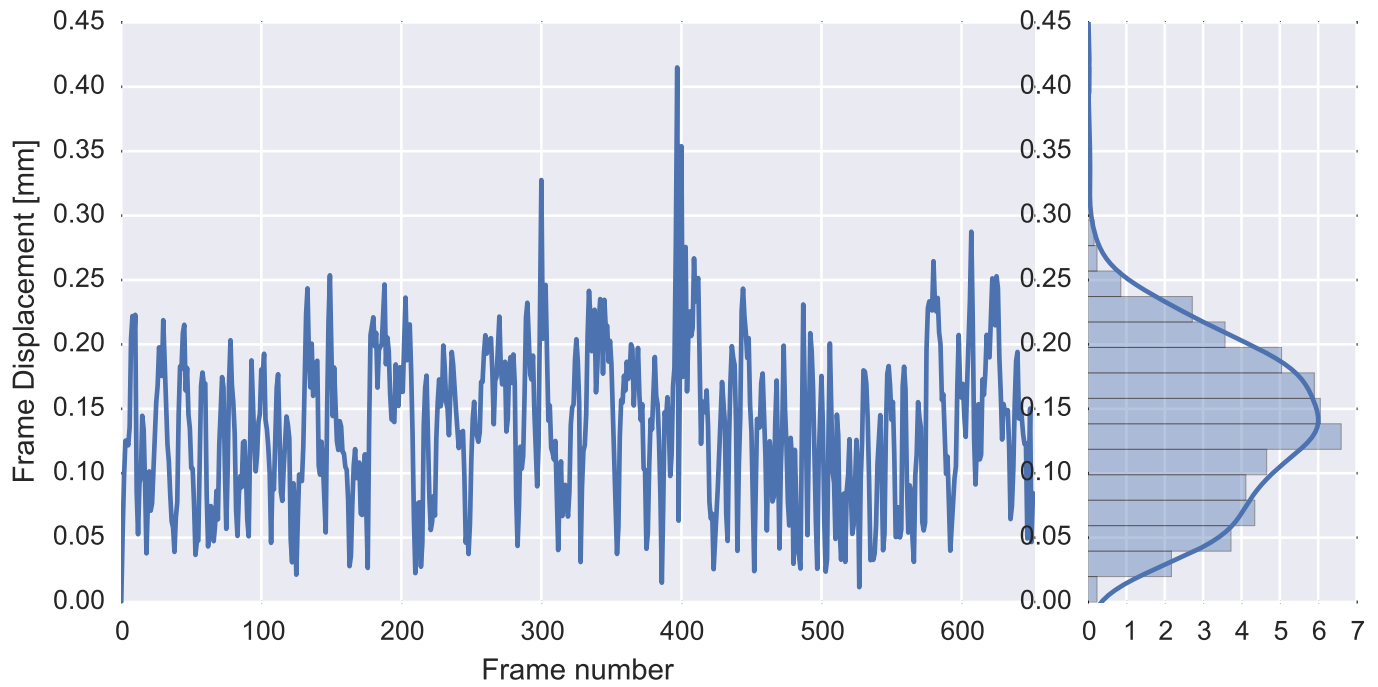

Mean EPI

Brain mask

tSNR

motion

fieldmap correction

coregistration