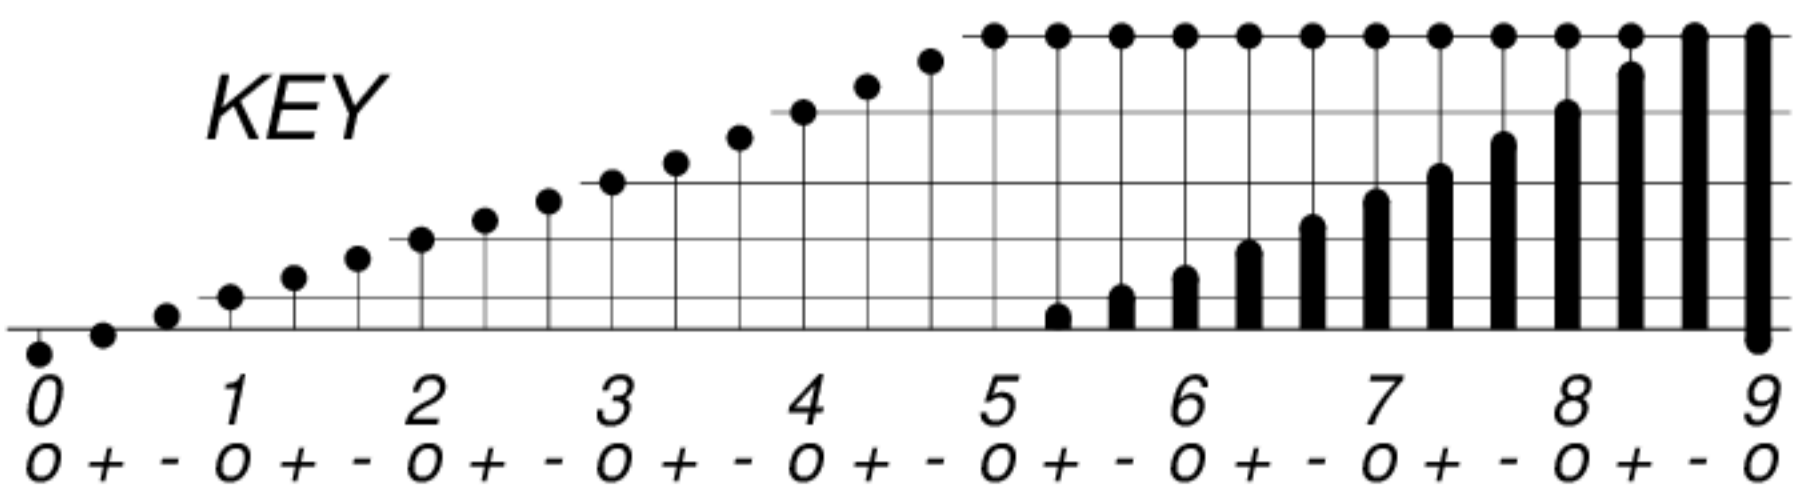

DAYS IN SOLAR ROTATION INTERVAL

1 2 3 4 5 6 7 8 9 10 11 12 13 14 15 16 17 18 19 20 21 22 23 24 25 26 27

ROT.-
NO.

KEY

▲ = sudden commencement

GFZ German Research Centre for Geosciences

PLANETARY MAGNETIC
THREE-HOUR-RANGE INDICES

Kp till 2024 Apr 30