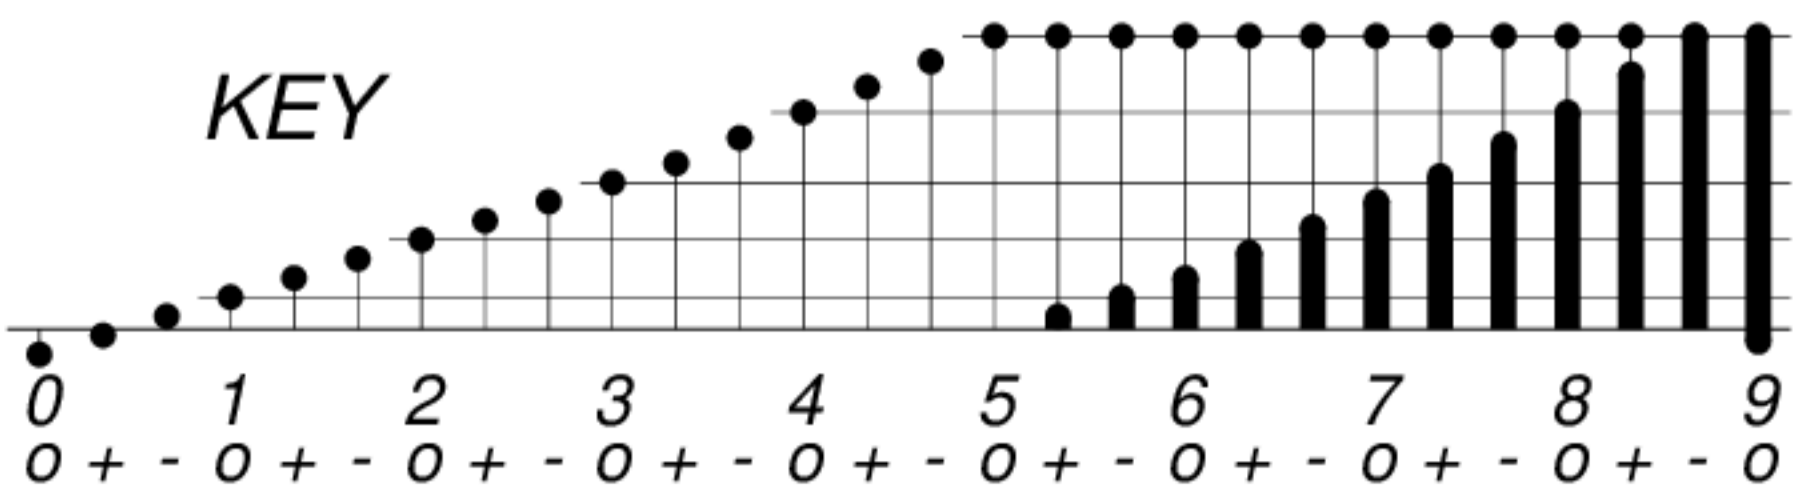

DAYS IN SOLAR ROTATION INTERVAL

1 2 3 4 5 6 7 8 9 10 11 12 13 14 15 16 17 18 19 20 21 22 23 24 25 26 27

ROT.-
NO.

KEY

▲ = sudden commencement

GFZ German Research Centre for Geosciences
**PLANETARY MAGNETIC
THREE-HOUR-RANGE INDICES**