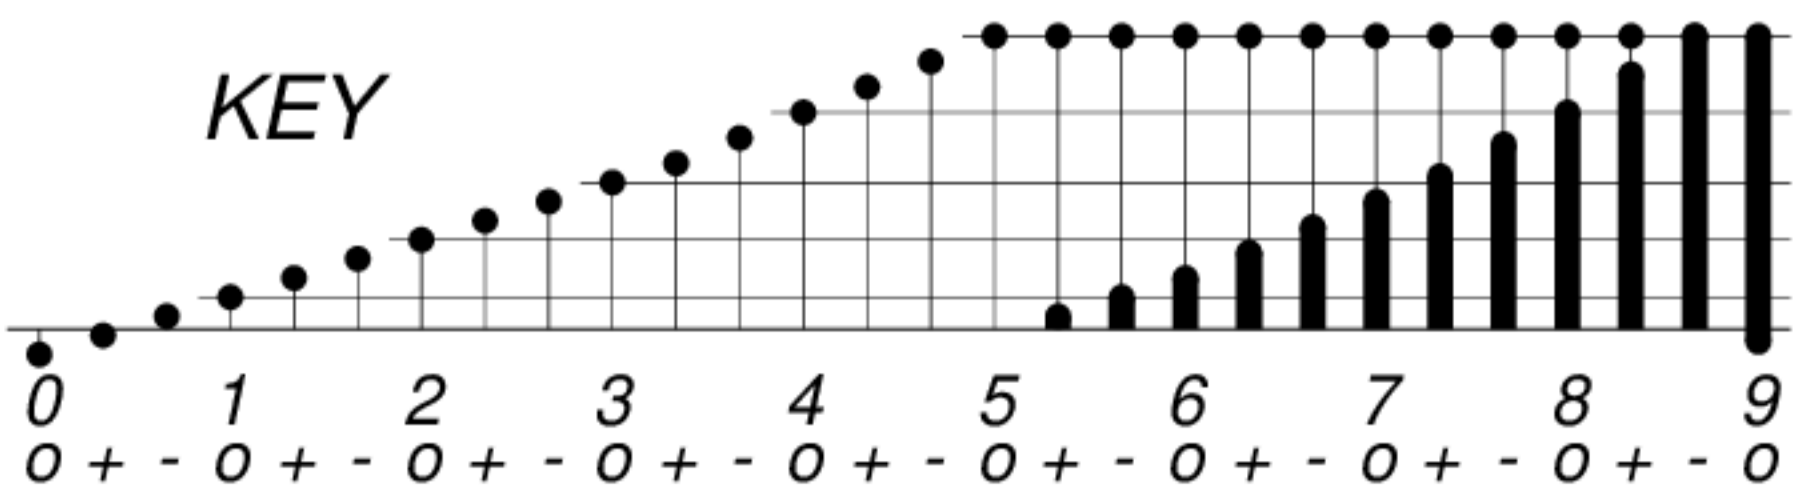

DAYS IN SOLAR ROTATION INTERVAL

1 2 3 4 5 6 7 8 9 10 11 12 13 14 15 16 17 18 19 20 21 22 23 24 25 26 27

KEY

▲ = sudden commencement

GFZ German Research Centre for Geosciences
**PLANETARY MAGNETIC
 THREE-HOUR-RANGE INDICES**