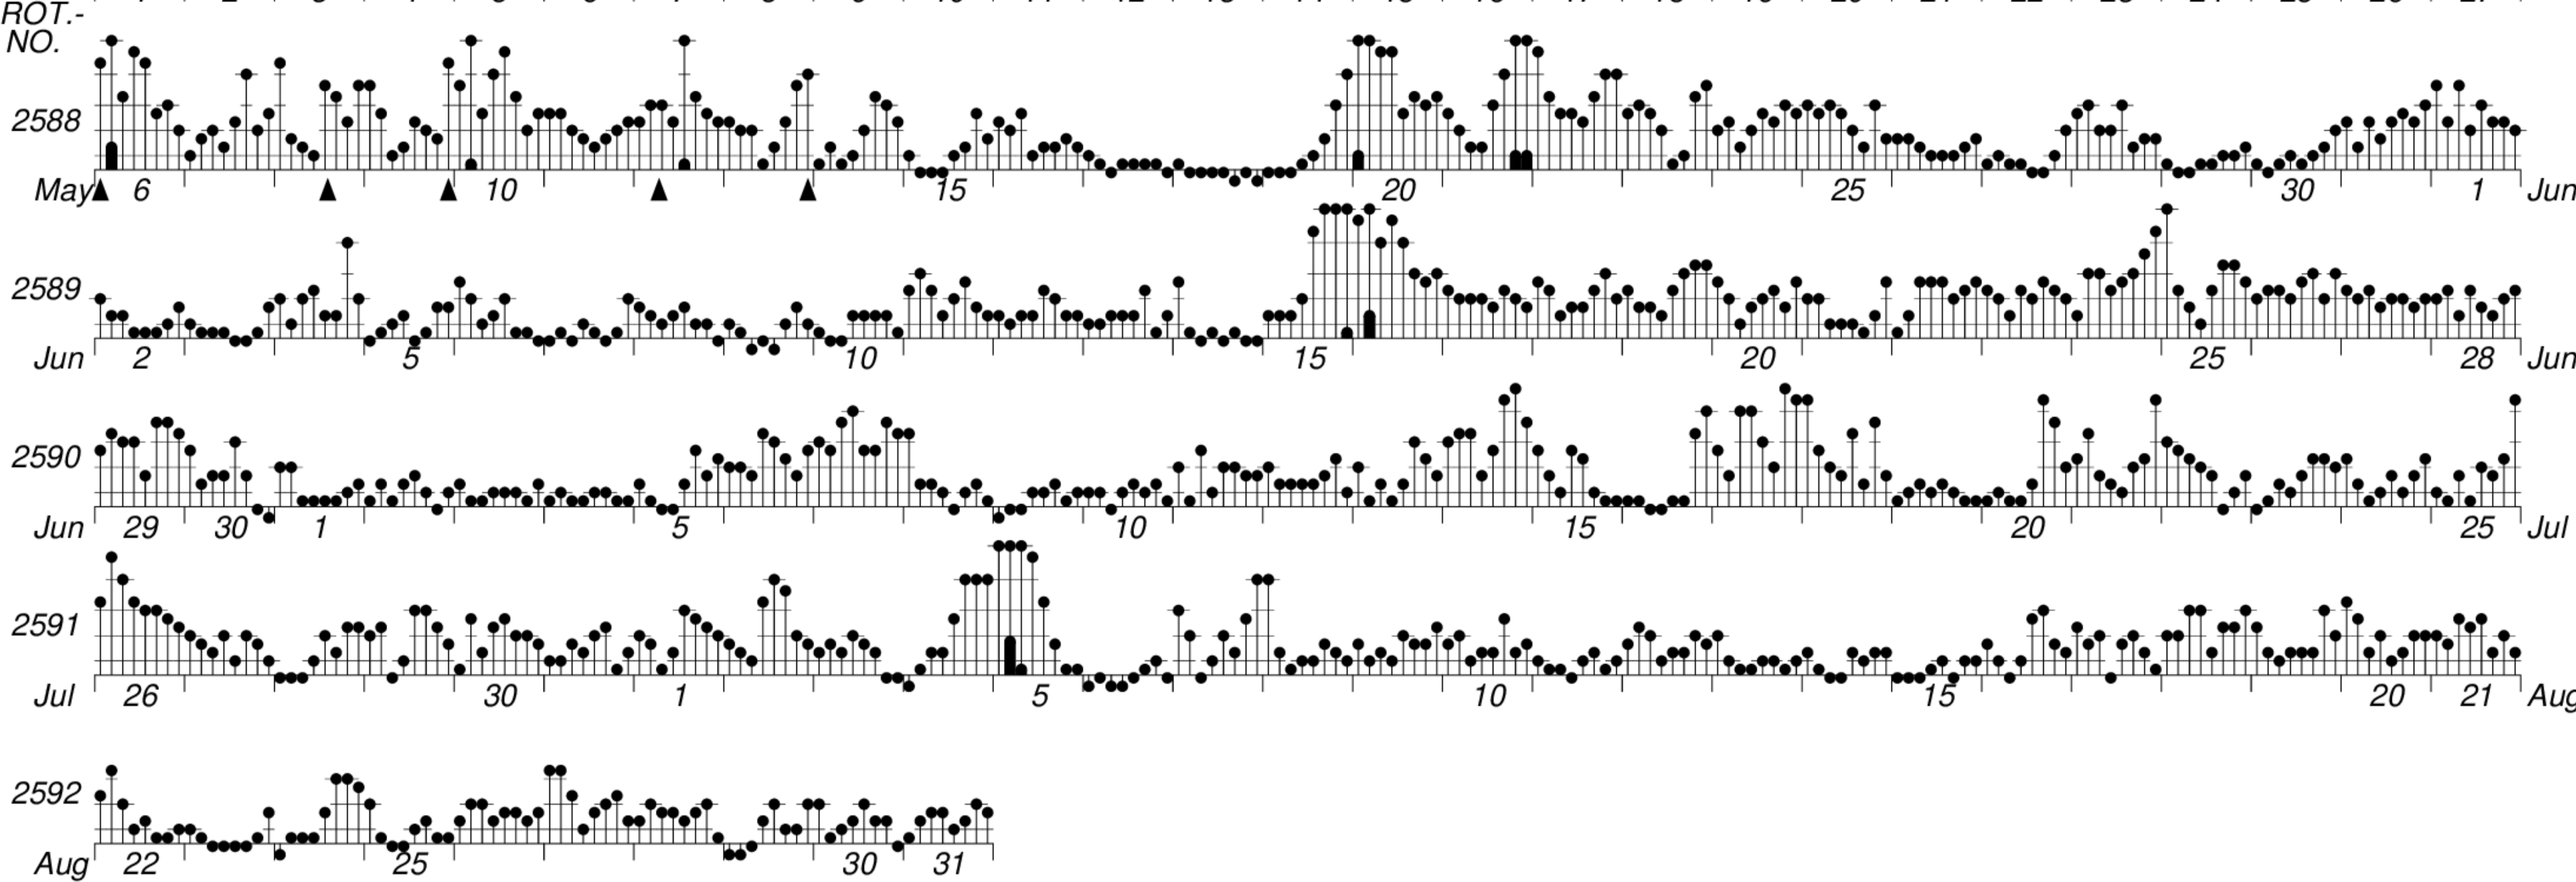

DAYS IN SOLAR ROTATION INTERVAL

1 2 3 4 5 6 7 8 9 10 11 12 13 14 15 16 17 18 19 20 21 22 23 24 25 26 27

KEY

▲ = sudden commencement

GFZ German Research Centre for Geosciences
**PLANETARY MAGNETIC
 THREE-HOUR-RANGE INDICES**

Kp till 2023 Aug 31