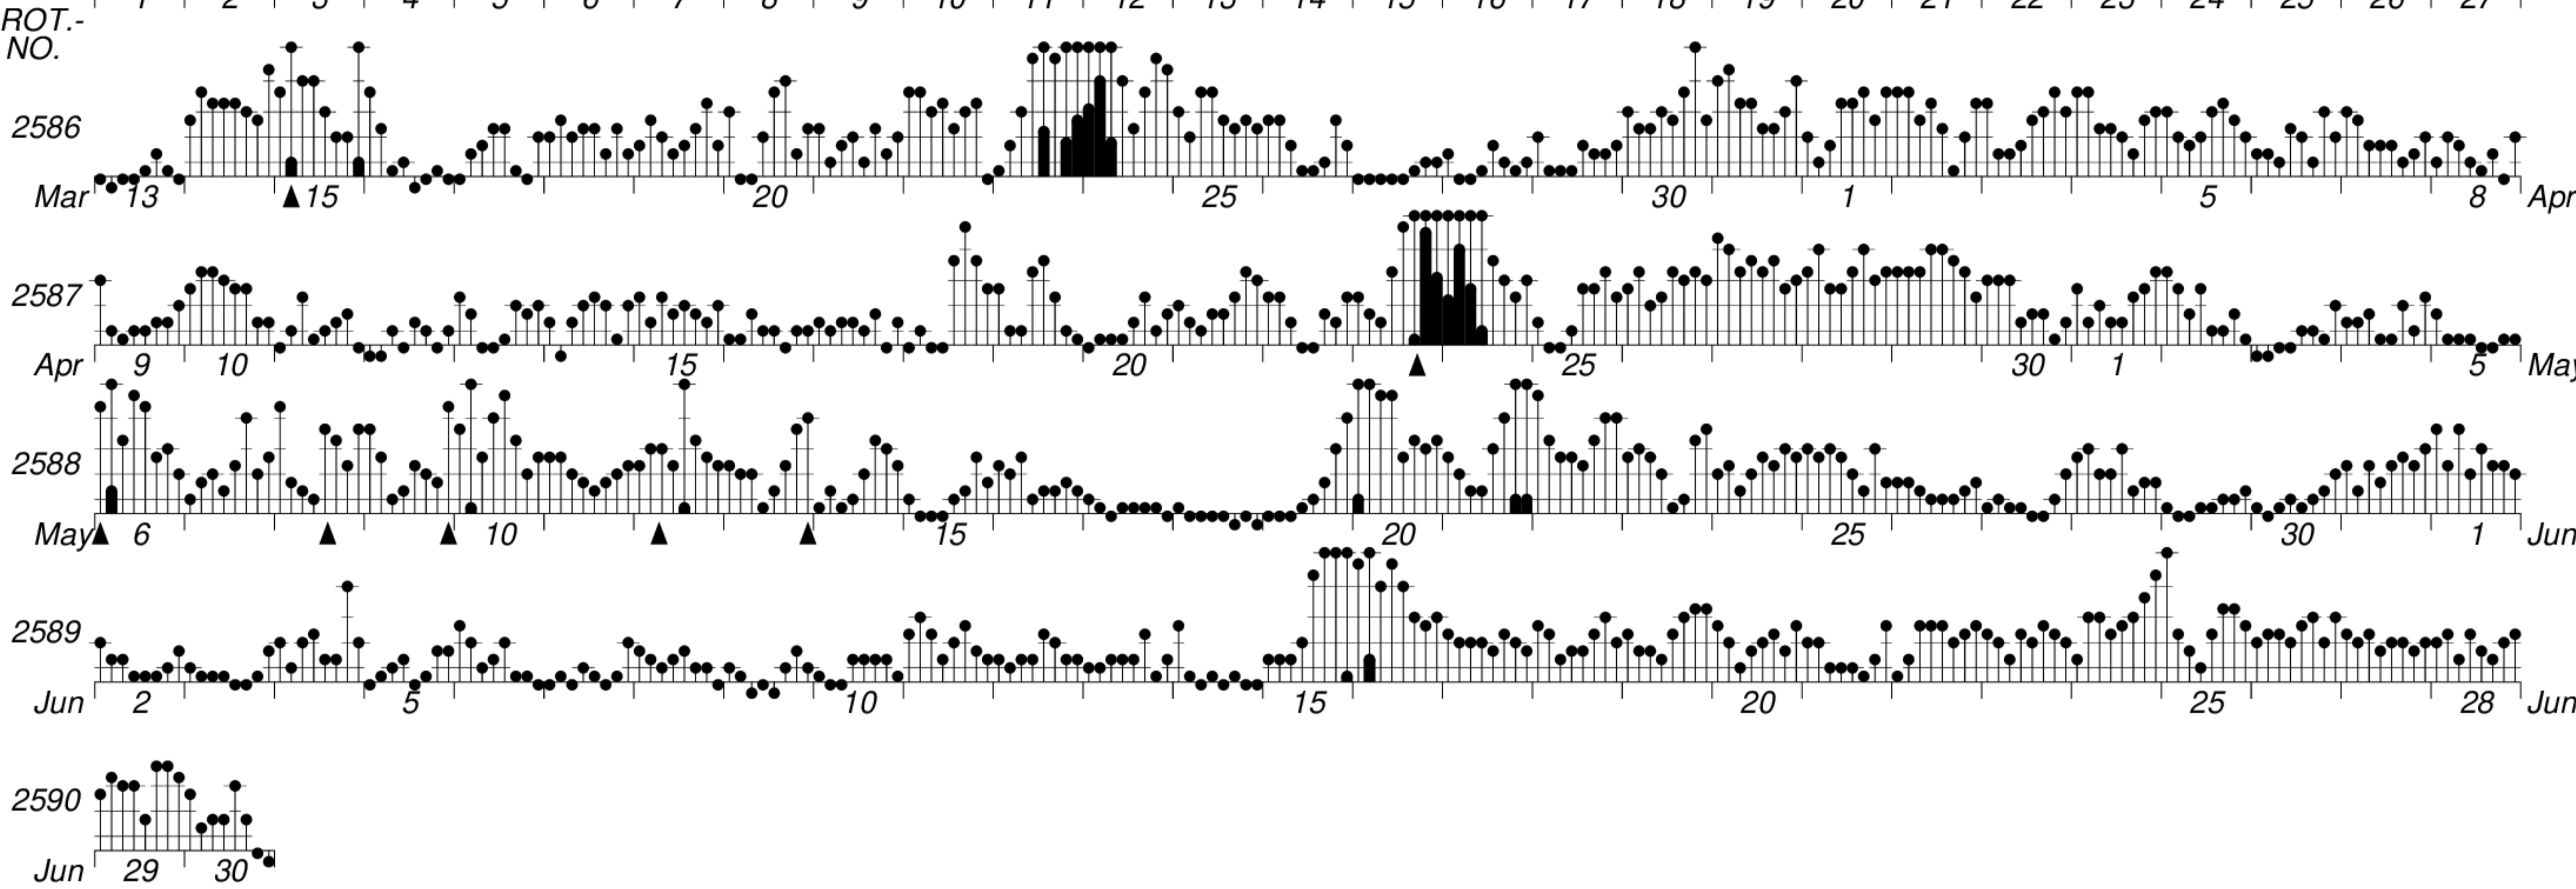

DAYS IN SOLAR ROTATION INTERVAL

1 2 3 4 5 6 7 8 9 10 11 12 13 14 15 16 17 18 19 20 21 22 23 24 25 26 27

KEY

▲ = sudden commencement

GFZ German Research Centre for Geosciences
PLANETARY MAGNETIC
THREE-HOUR-RANGE INDICES
Kp till 2023 Jun 30