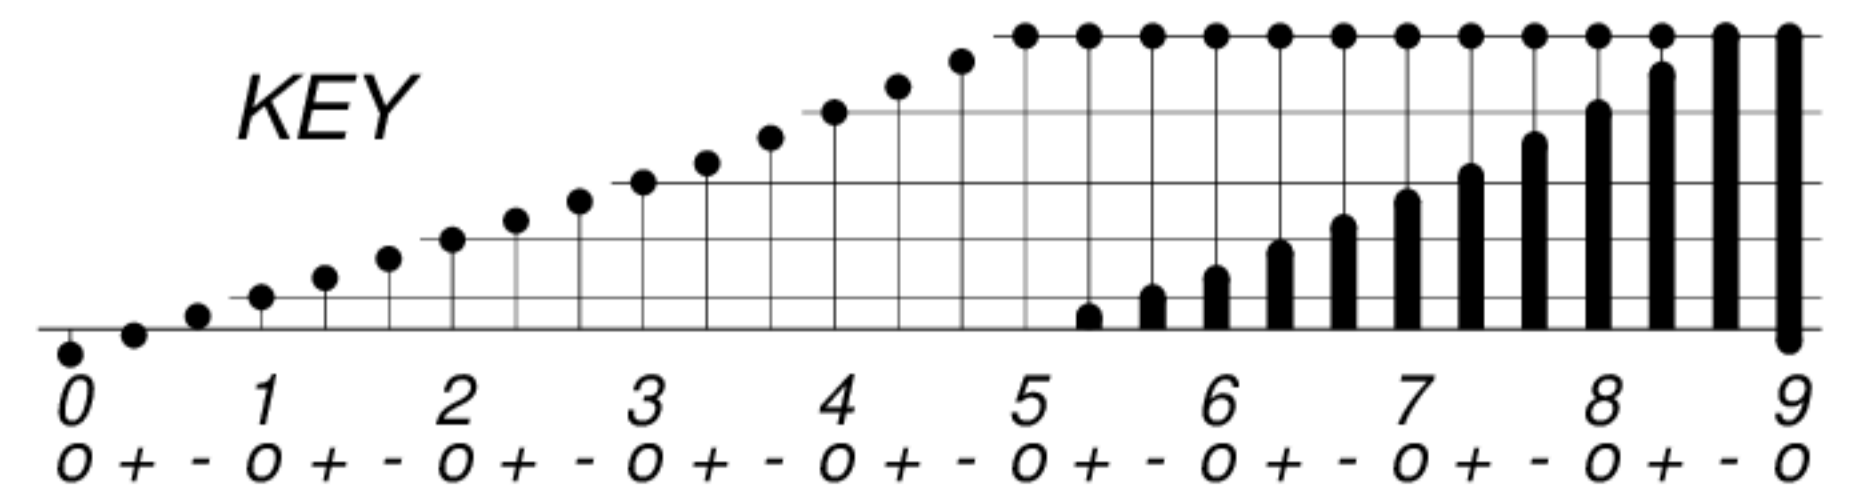

DAYS IN SOLAR ROTATION INTERVAL

1 2 3 4 5 6 7 8 9 10 11 12 13 14 15 16 17 18 19 20 21 22 23 24 25 26 27

KEY

▲ = sudden commencement

GFZ German Research Centre for Geosciences
PLANETARY MAGNETIC
THREE-HOUR-RANGE INDICES
Kp till 2023 Jun 30