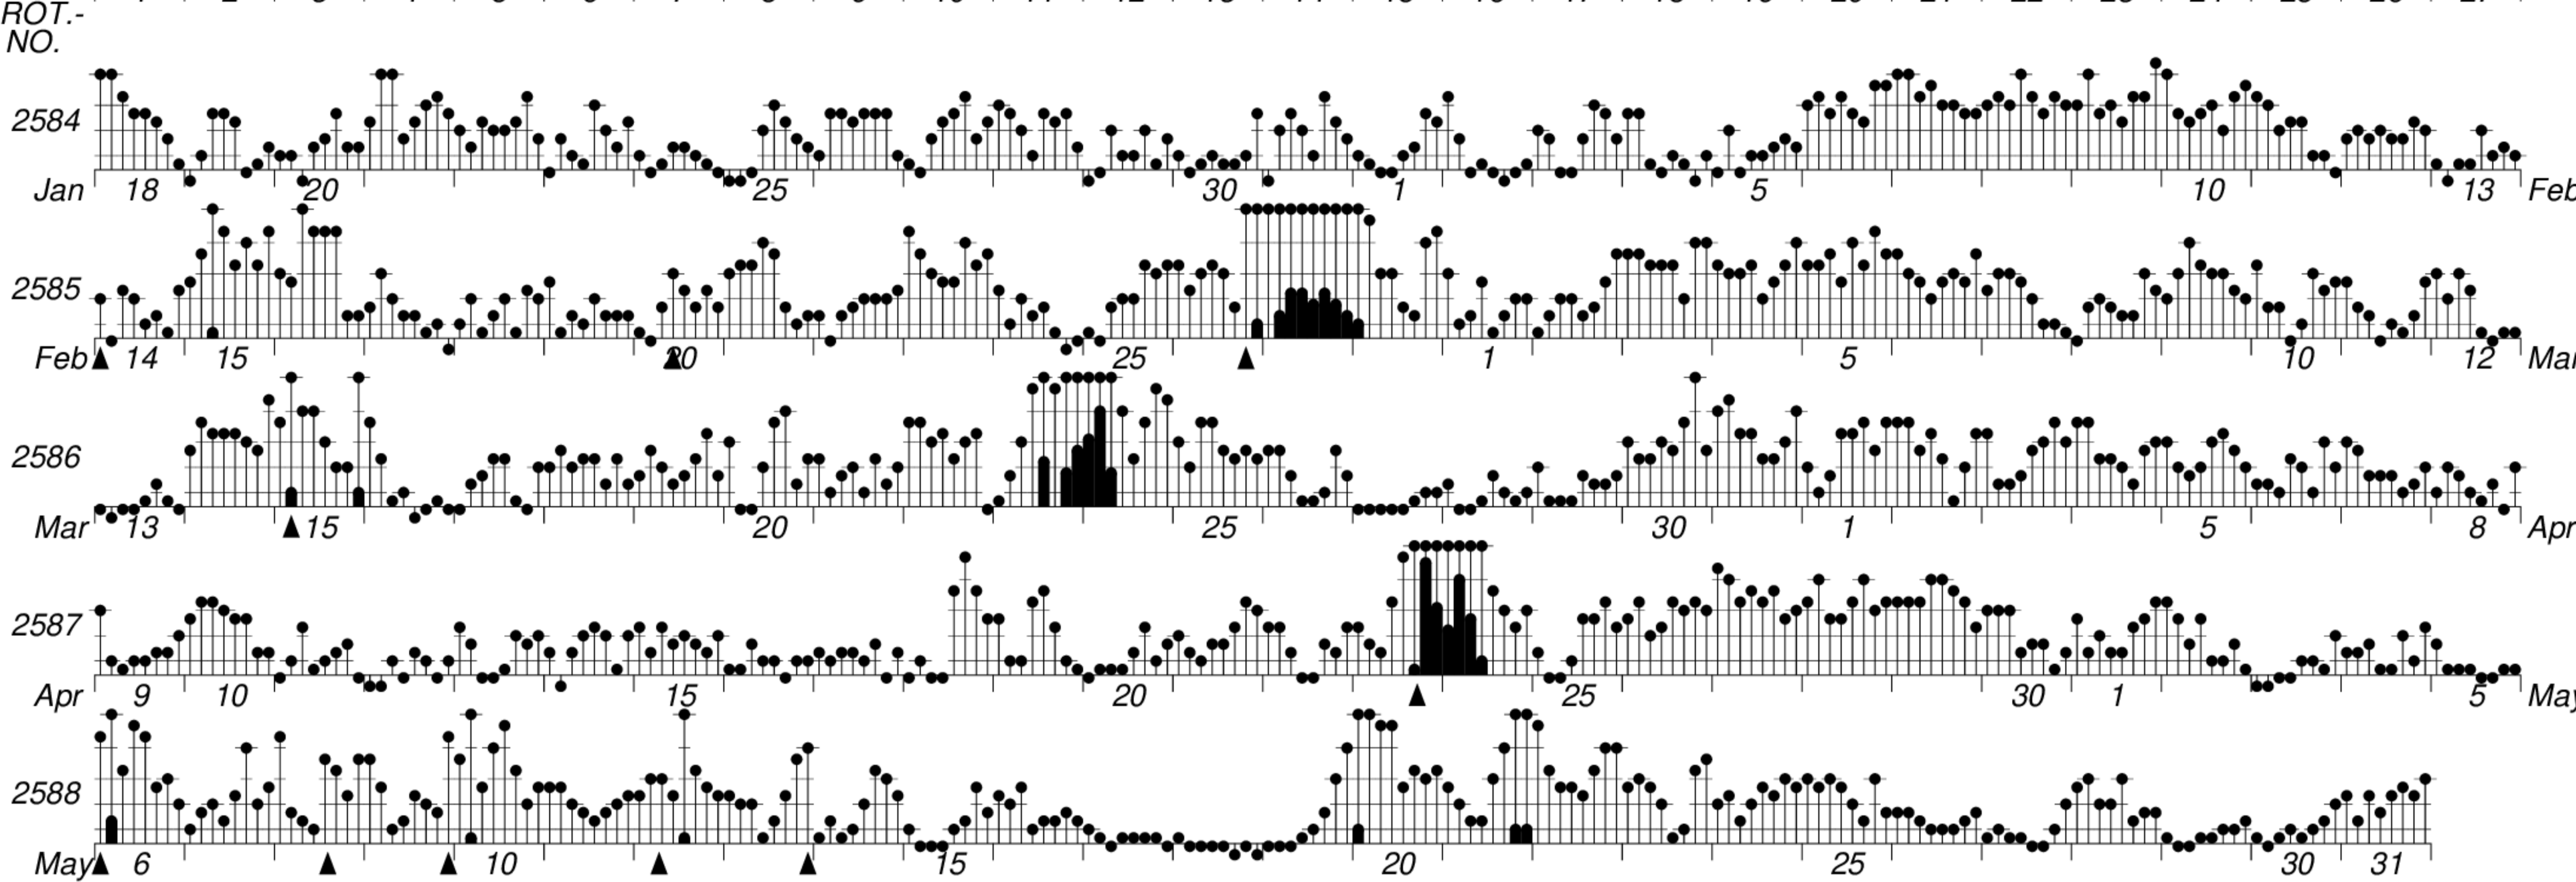

DAYS IN SOLAR ROTATION INTERVAL

1 2 3 4 5 6 7 8 9 10 11 12 13 14 15 16 17 18 19 20 21 22 23 24 25 26 27

KEY

▲ = sudden commencement

GFZ German Research Centre for Geosciences
**PLANETARY MAGNETIC
 THREE-HOUR-RANGE INDICES**

Kp till 2023 May 31