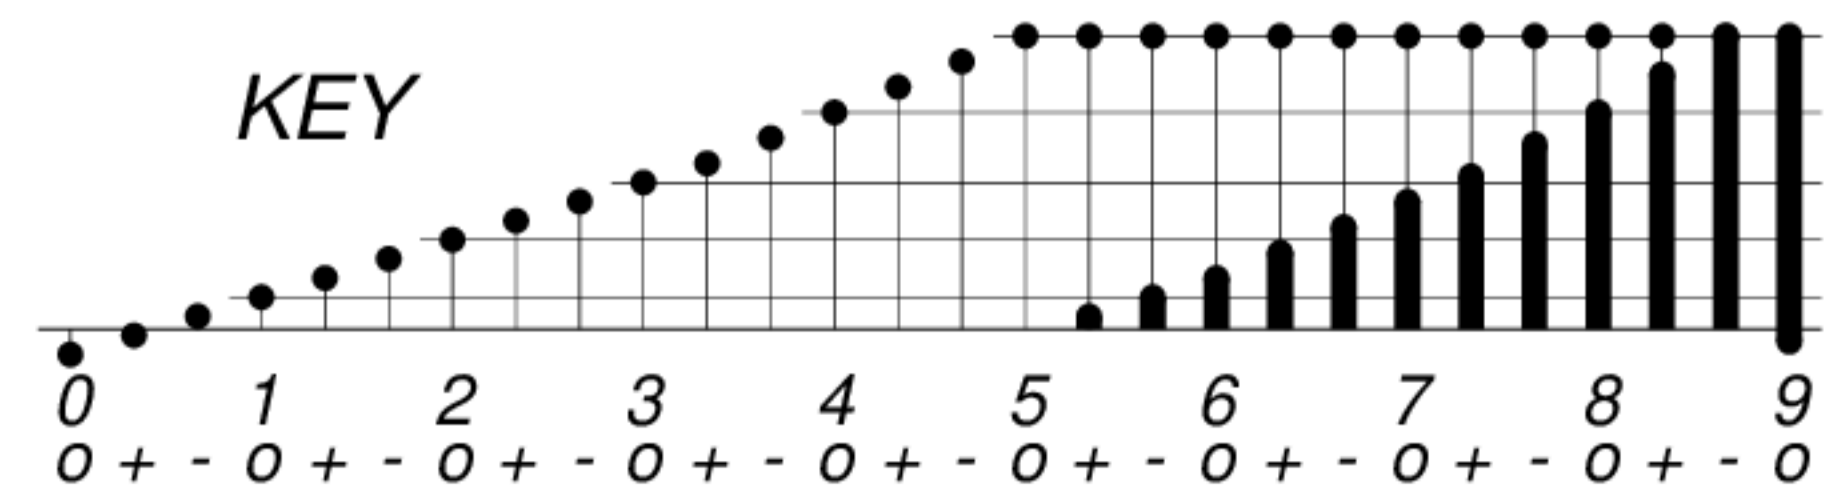

DAYS IN SOLAR ROTATION INTERVAL

1 2 3 4 5 6 7 8 9 10 11 12 13 14 15 16 17 18 19 20 21 22 23 24 25 26 27

KEY

▲ = sudden commencement

GFZ German Research Centre for Geosciences
**PLANETARY MAGNETIC
 THREE-HOUR-RANGE INDICES**