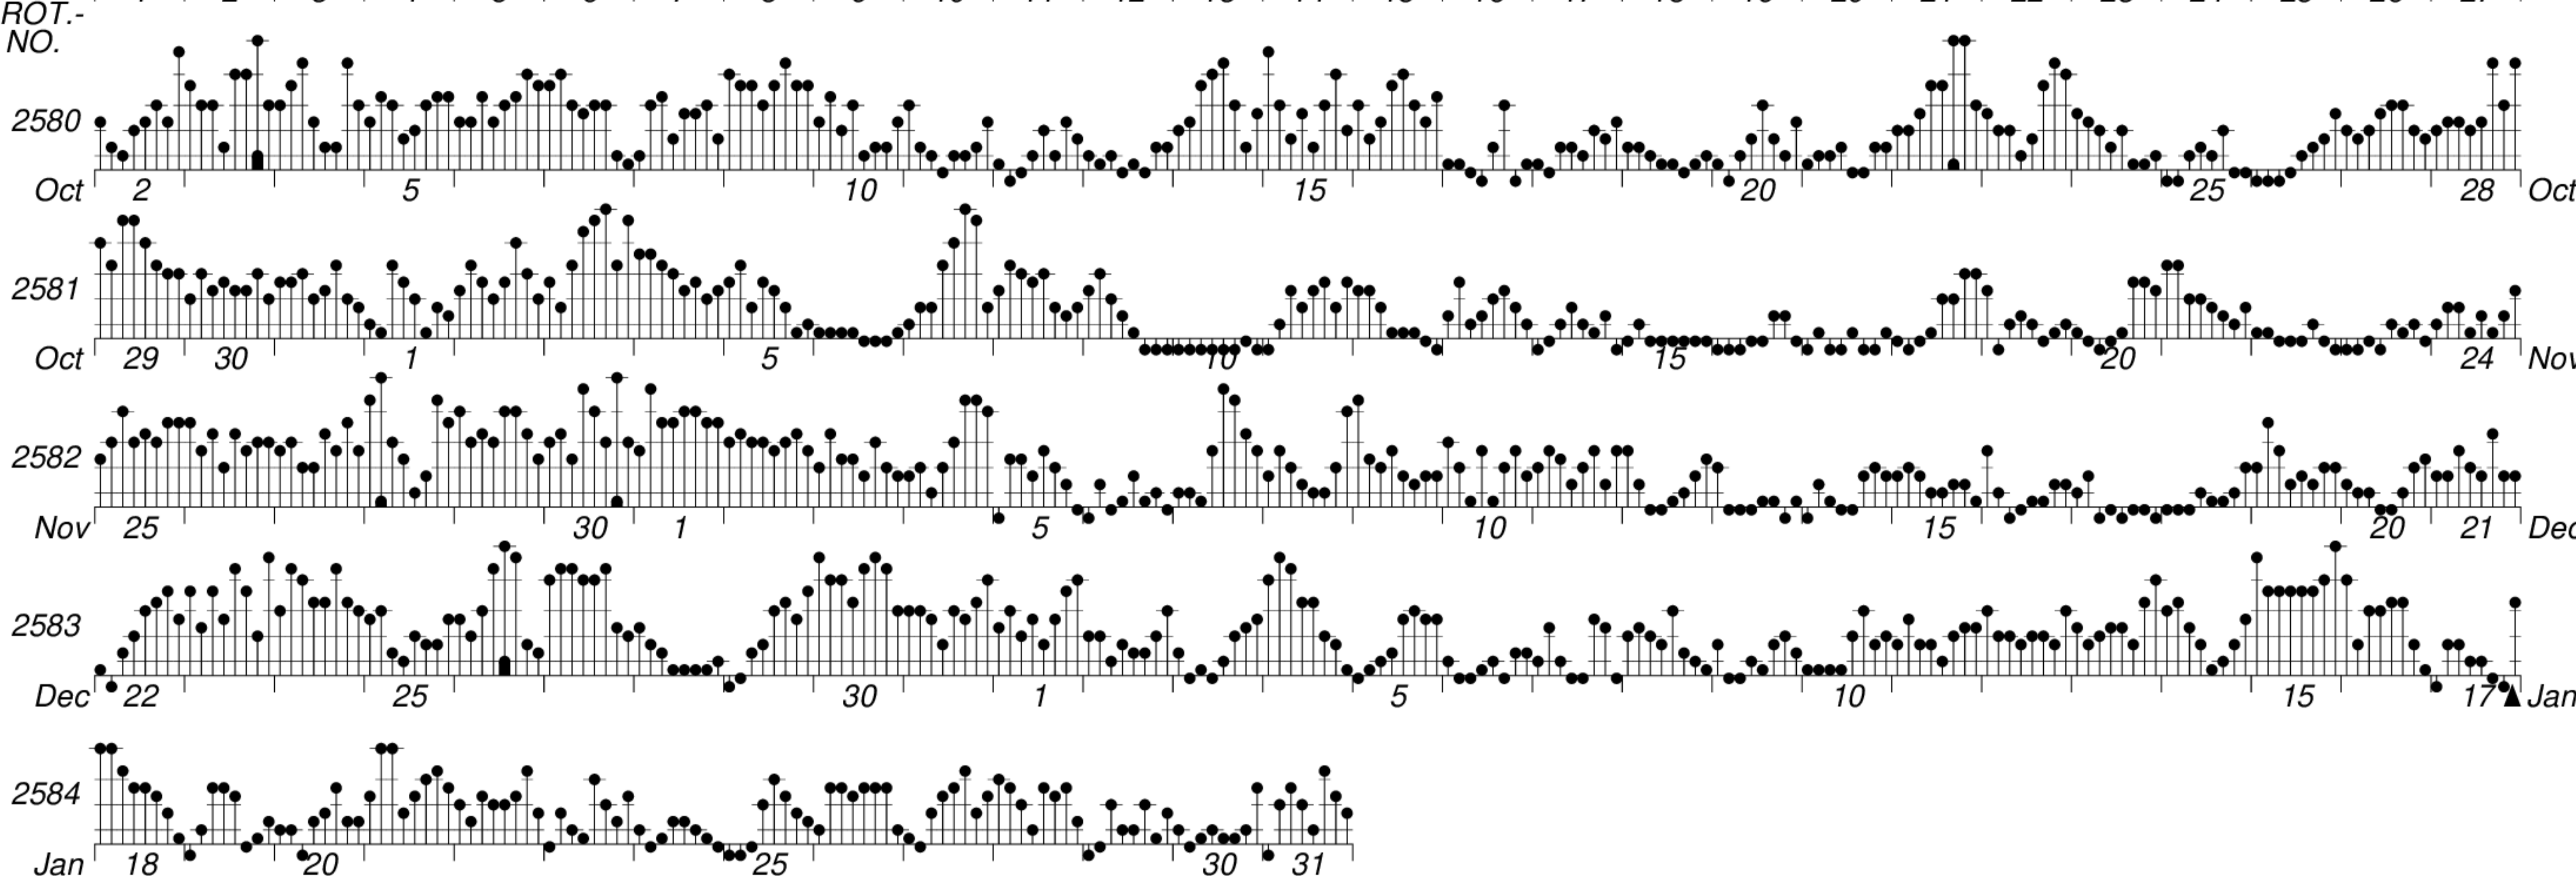

DAYS IN SOLAR ROTATION INTERVAL

1 2 3 4 5 6 7 8 9 10 11 12 13 14 15 16 17 18 19 20 21 22 23 24 25 26 27

KEY

▲ = sudden commencement

GFZ German Research Centre for Geosciences
**PLANETARY MAGNETIC
 THREE-HOUR-RANGE INDICES**

Kp till 2023 Jan 31