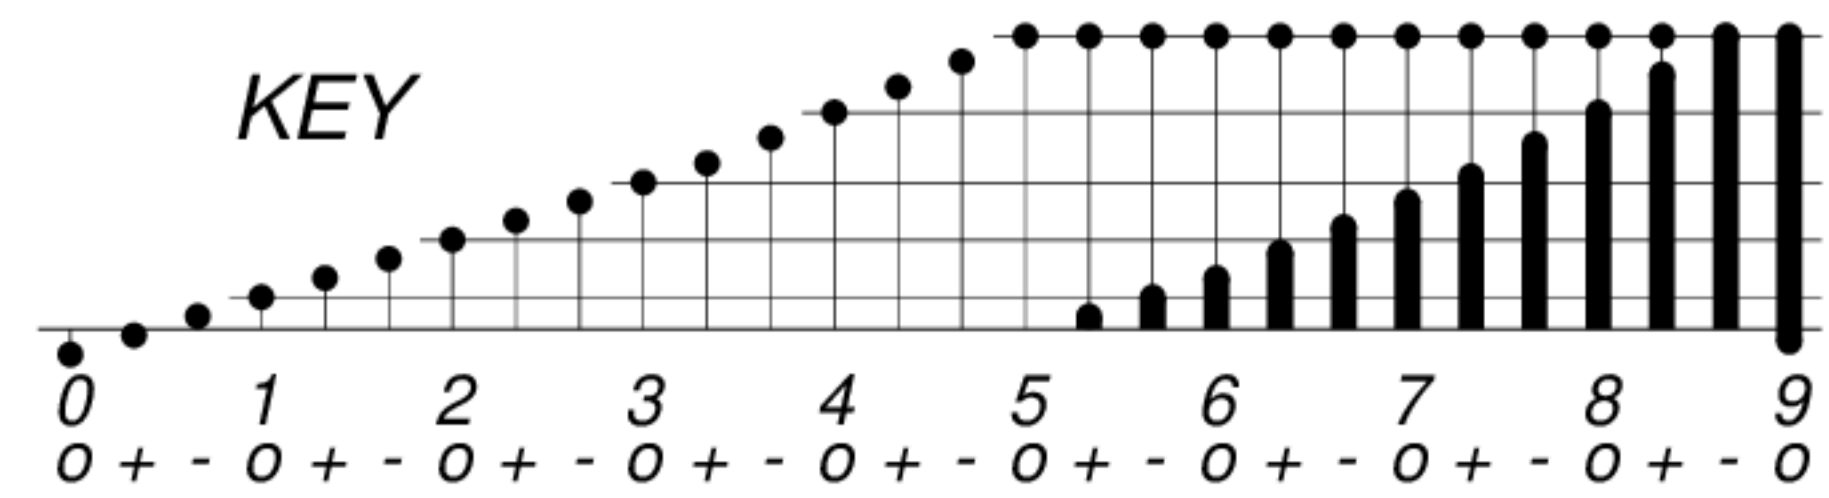

DAYS IN SOLAR ROTATION INTERVAL

1 2 3 4 5 6 7 8 9 10 11 12 13 14 15 16 17 18 19 20 21 22 23 24 25 26 27

ROT.-NO.

KEY

▲ = sudden commencement

GFZ German Research Centre for Geosciences
**PLANETARY MAGNETIC
THREE-HOUR-RANGE INDICES**