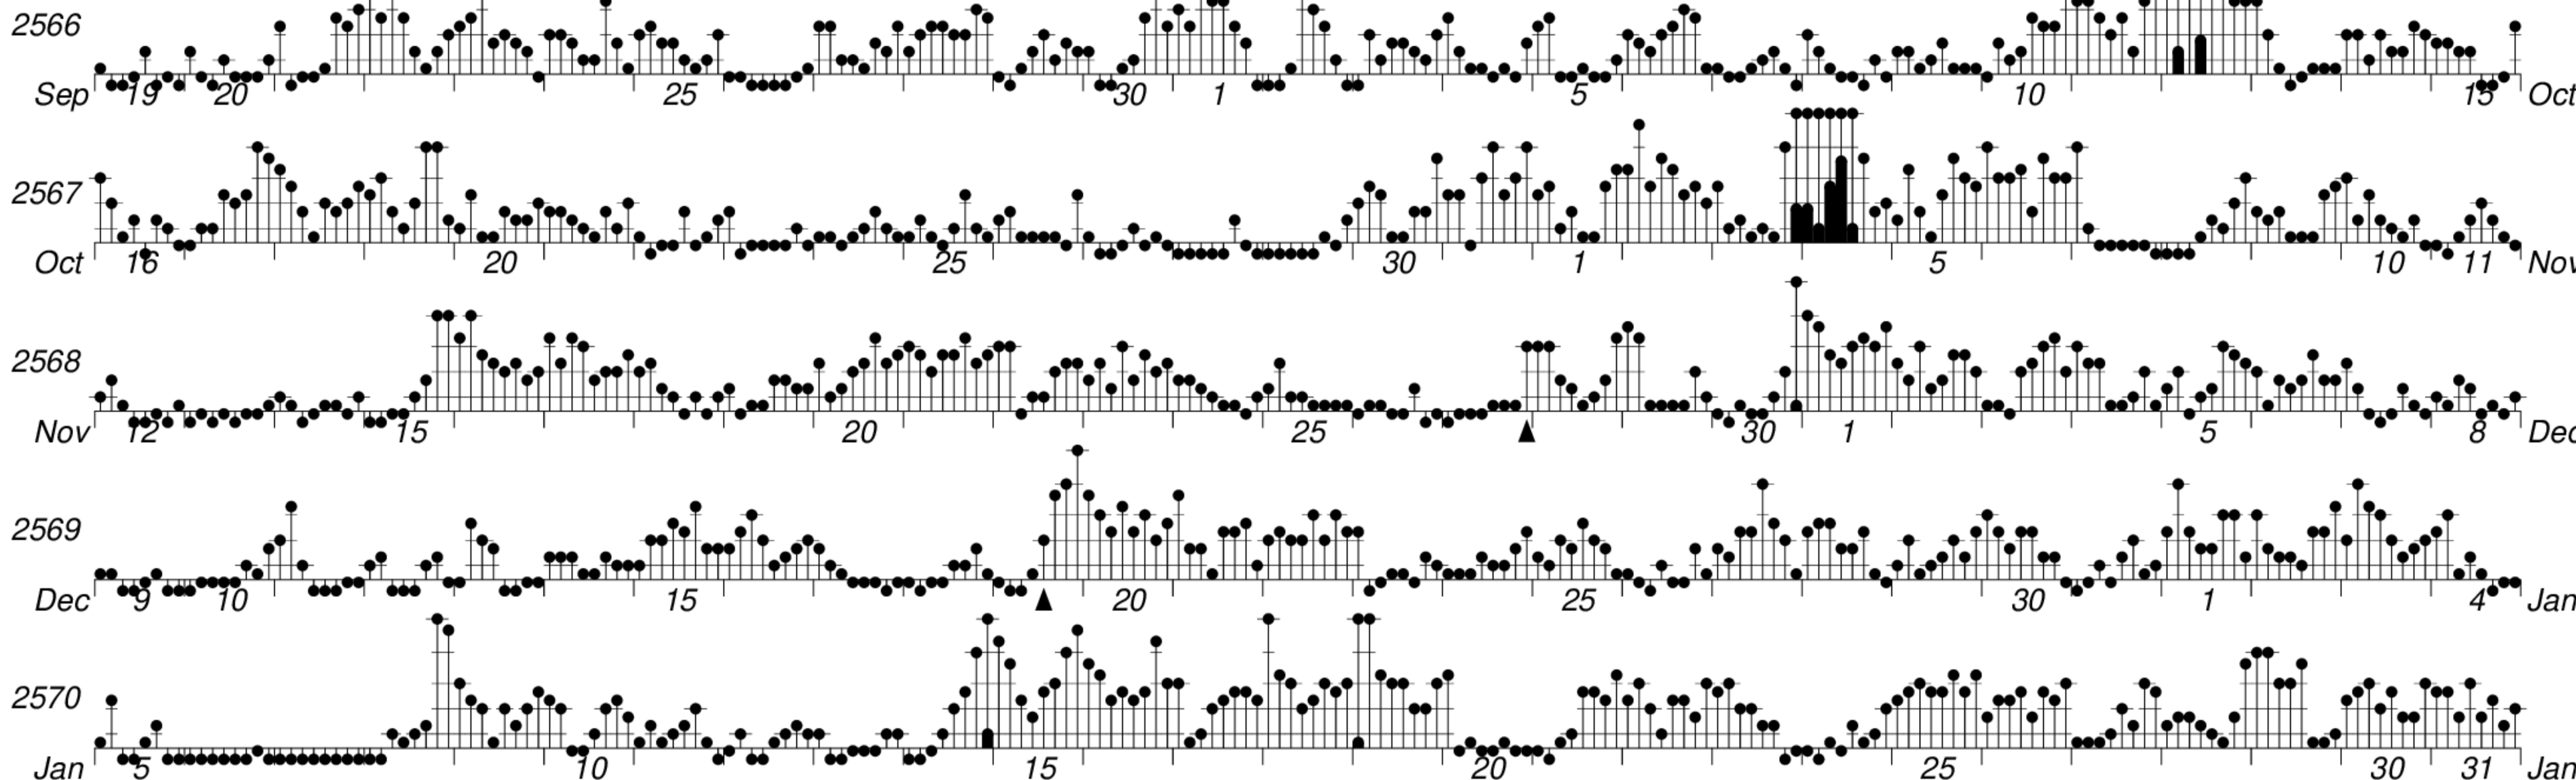

DAYS IN SOLAR ROTATION INTERVAL

1 2 3 4 5 6 7 8 9 10 11 12 13 14 15 16 17 18 19 20 21 22 23 24 25 26 27

ROT.-NO.

KEY

▲ = sudden commencement

GFZ German Research Centre for Geosciences
**PLANETARY MAGNETIC
THREE-HOUR-RANGE INDICES**

Kp till 2022 Jan 31