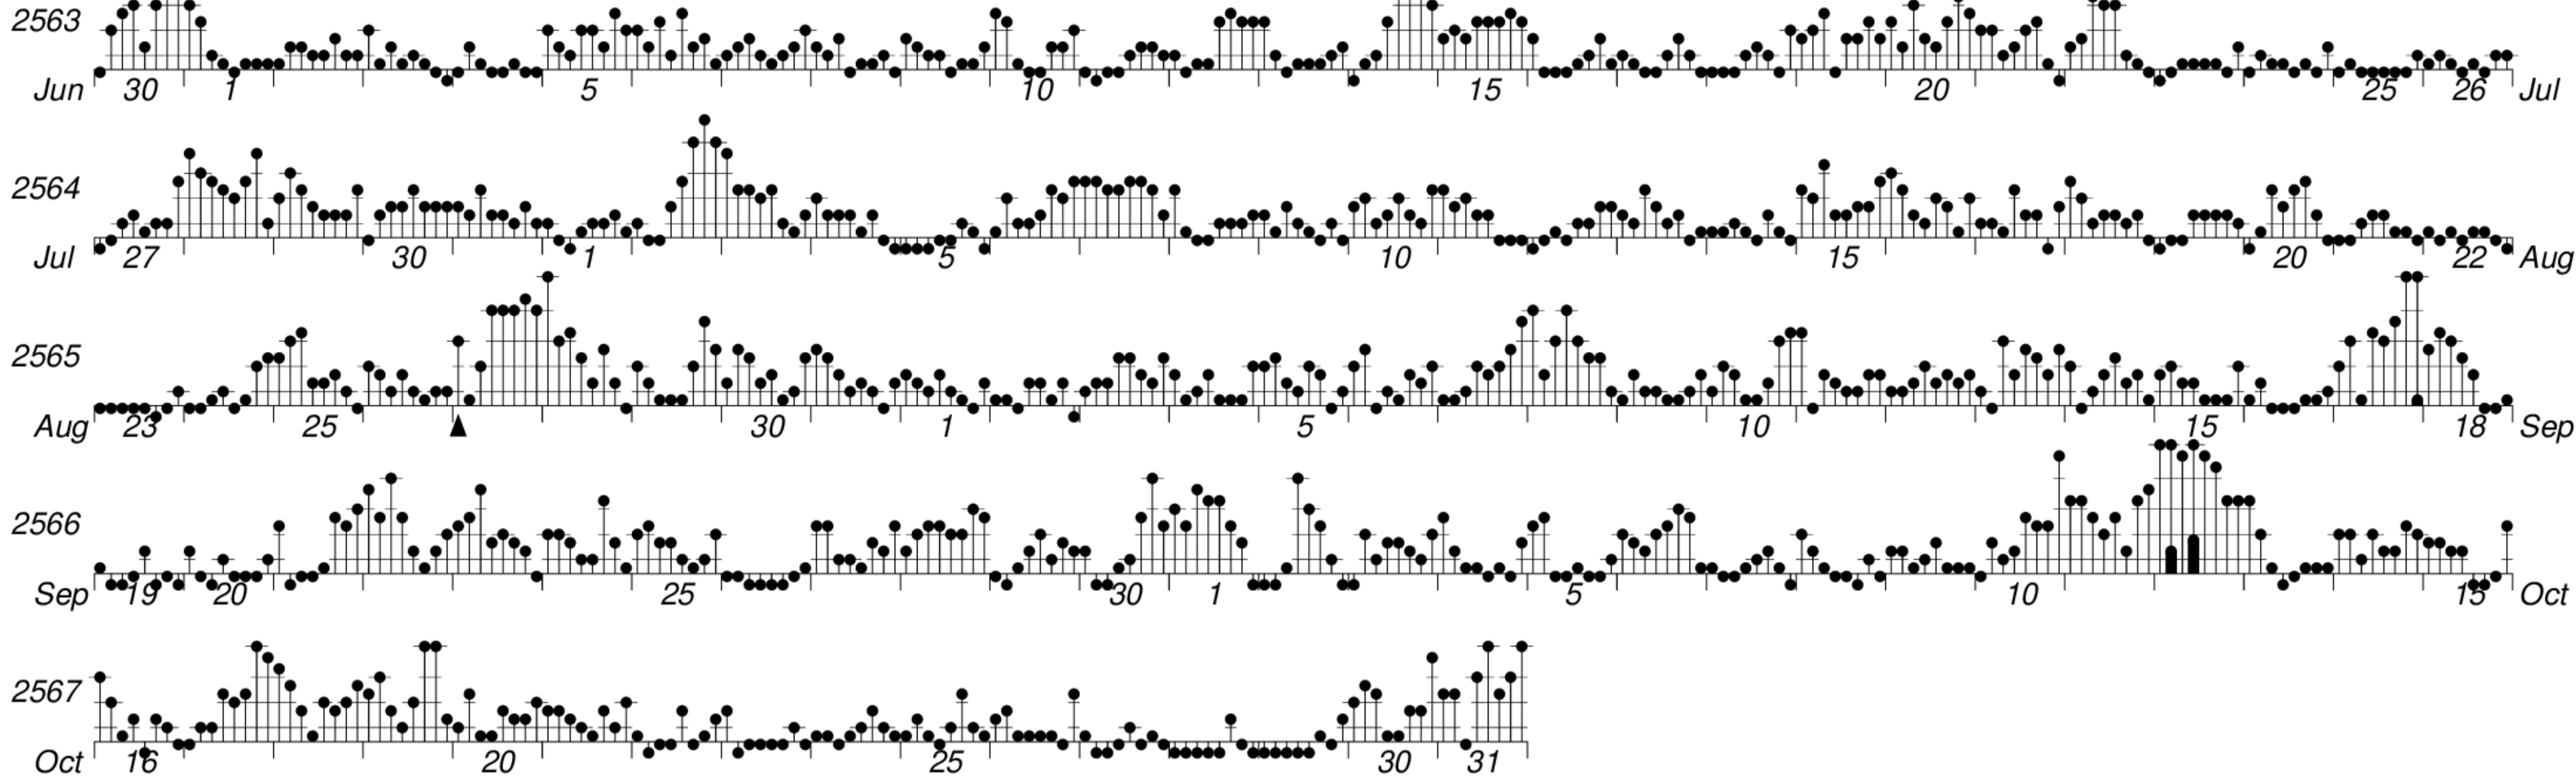

DAYS IN SOLAR ROTATION INTERVAL

1 | 2 | 3 | 4 | 5 | 6 | 7 | 8 | 9 | 10 | 11 | 12 | 13 | 14 | 15 | 16 | 17 | 18 | 19 | 20 | 21 | 22 | 23 | 24 | 25 | 26 | 27

ROT.-
NO.

KEY

▲ = sudden commencement

GFZ German Research Centre for Geosciences
**PLANETARY MAGNETIC
 THREE-HOUR-RANGE INDICES**

Kp till 2021 Oct 31