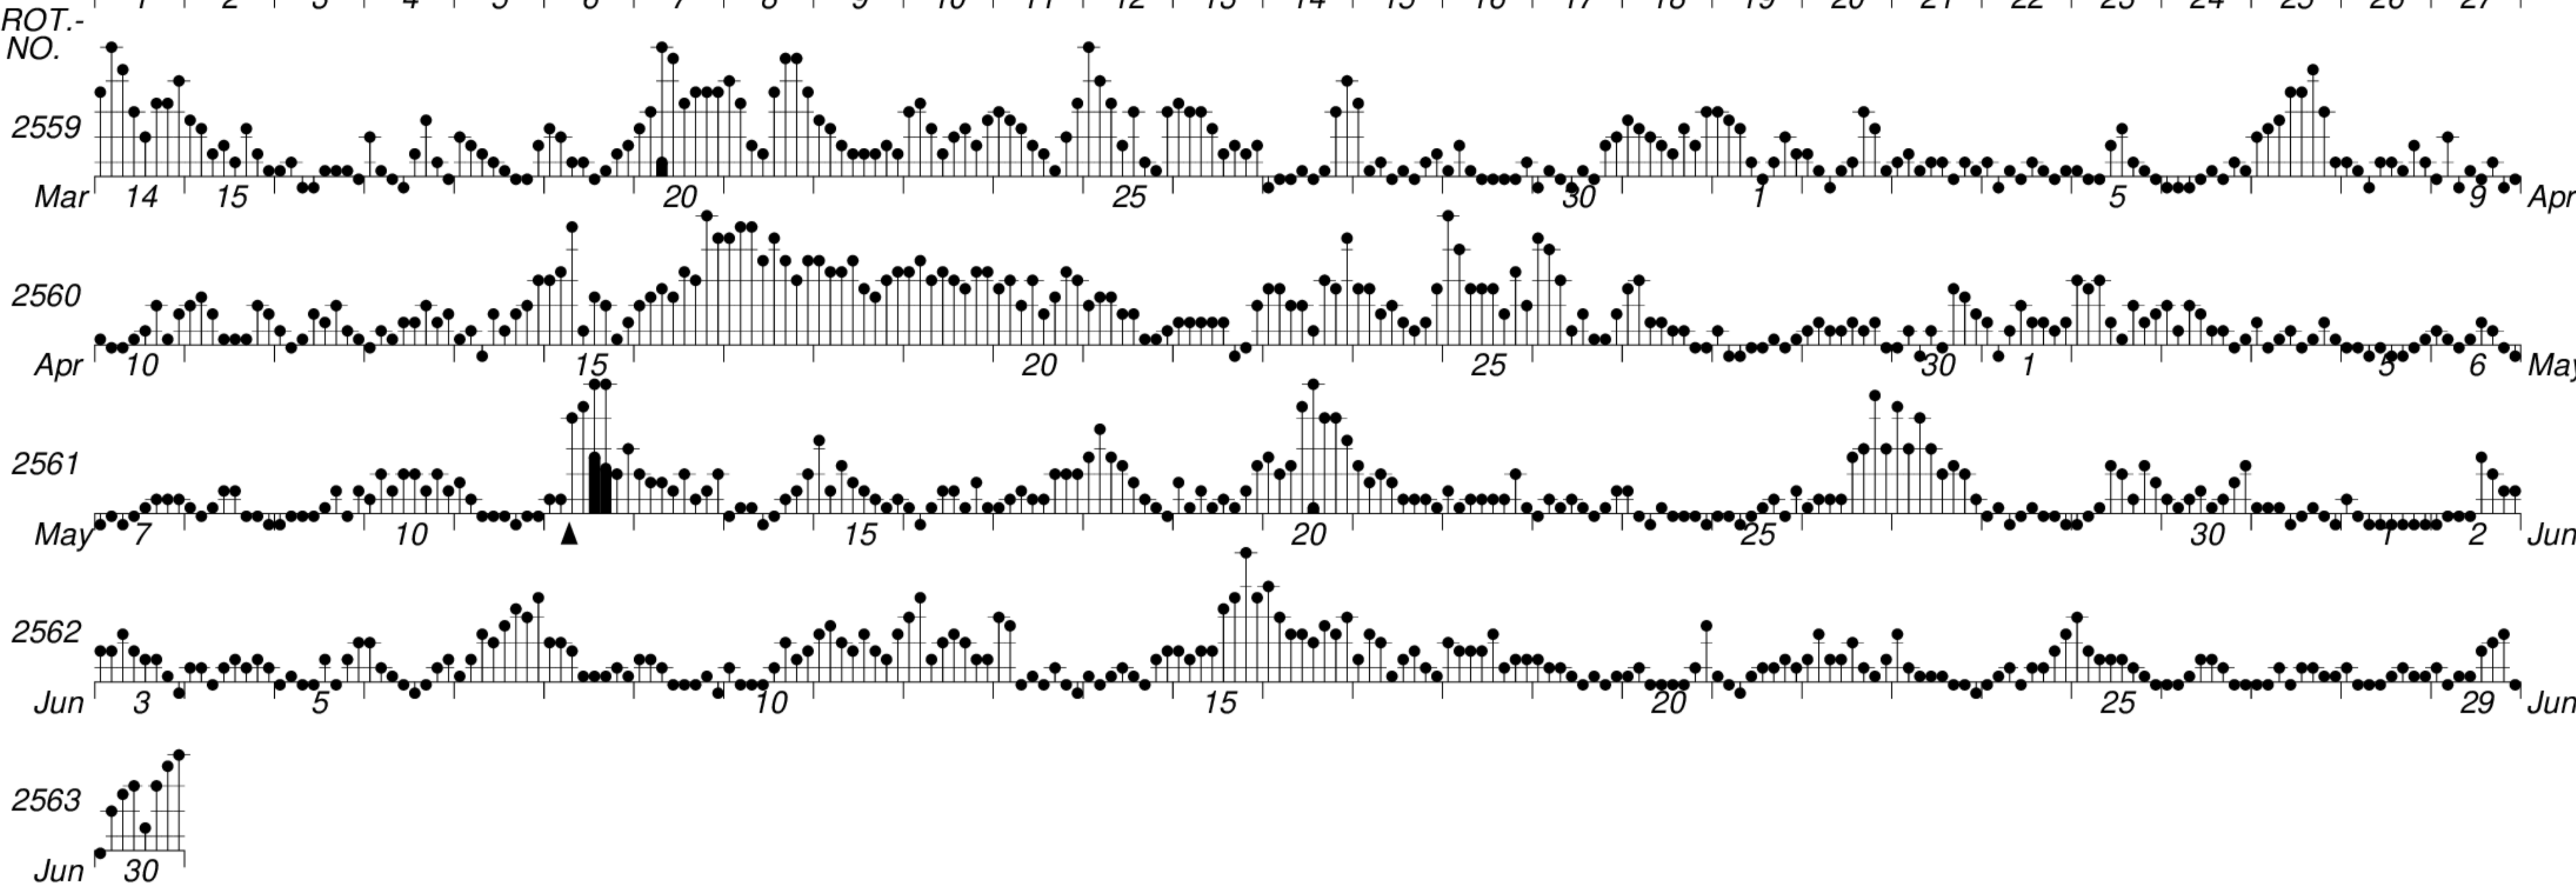

DAYS IN SOLAR ROTATION INTERVAL

1 2 3 4 5 6 7 8 9 10 11 12 13 14 15 16 17 18 19 20 21 22 23 24 25 26 27

KEY

▲ = sudden commencement

GFZ German Research Centre for Geosciences
**PLANETARY MAGNETIC
 THREE-HOUR-RANGE INDICES**

Kp till 2021 Jun 30