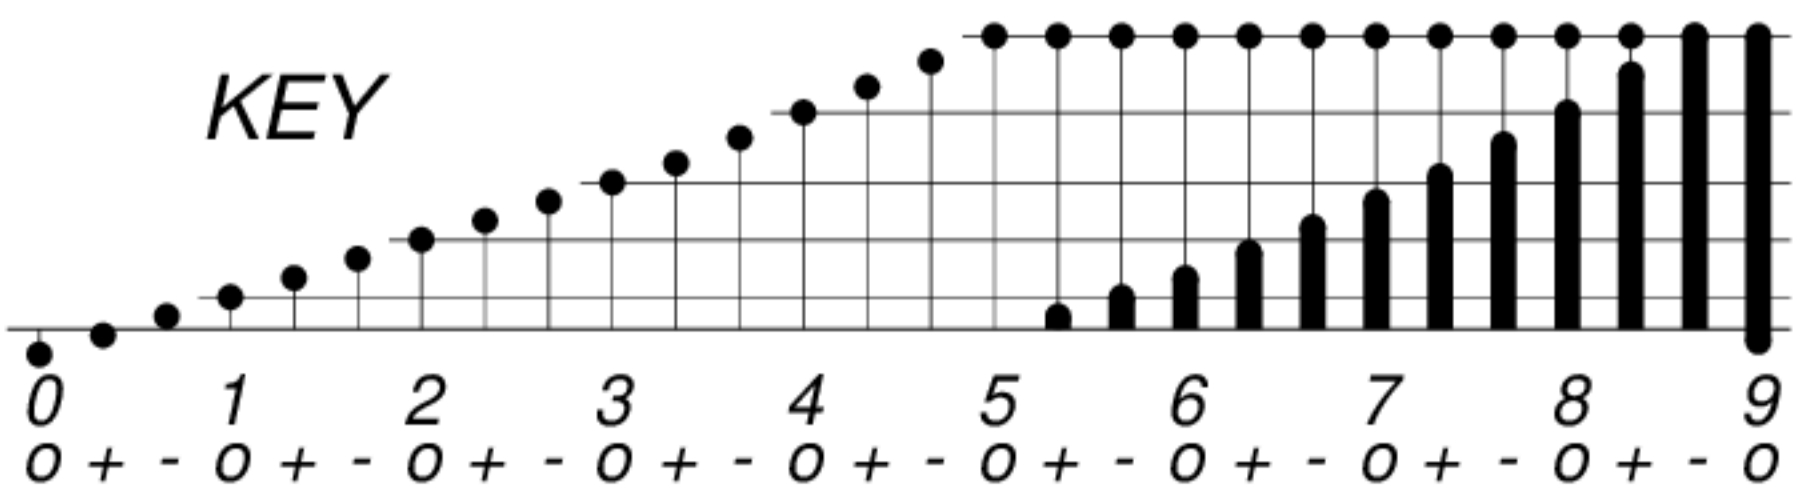

DAYS IN SOLAR ROTATION INTERVAL

1 2 3 4 5 6 7 8 9 10 11 12 13 14 15 16 17 18 19 20 21 22 23 24 25 26 27

ROT.-
NO.

KEY

▲ = sudden commencement

GFZ German Research Centre for Geosciences
**PLANETARY MAGNETIC
THREE-HOUR-RANGE INDICES**

Kp till 2020 Aug 31