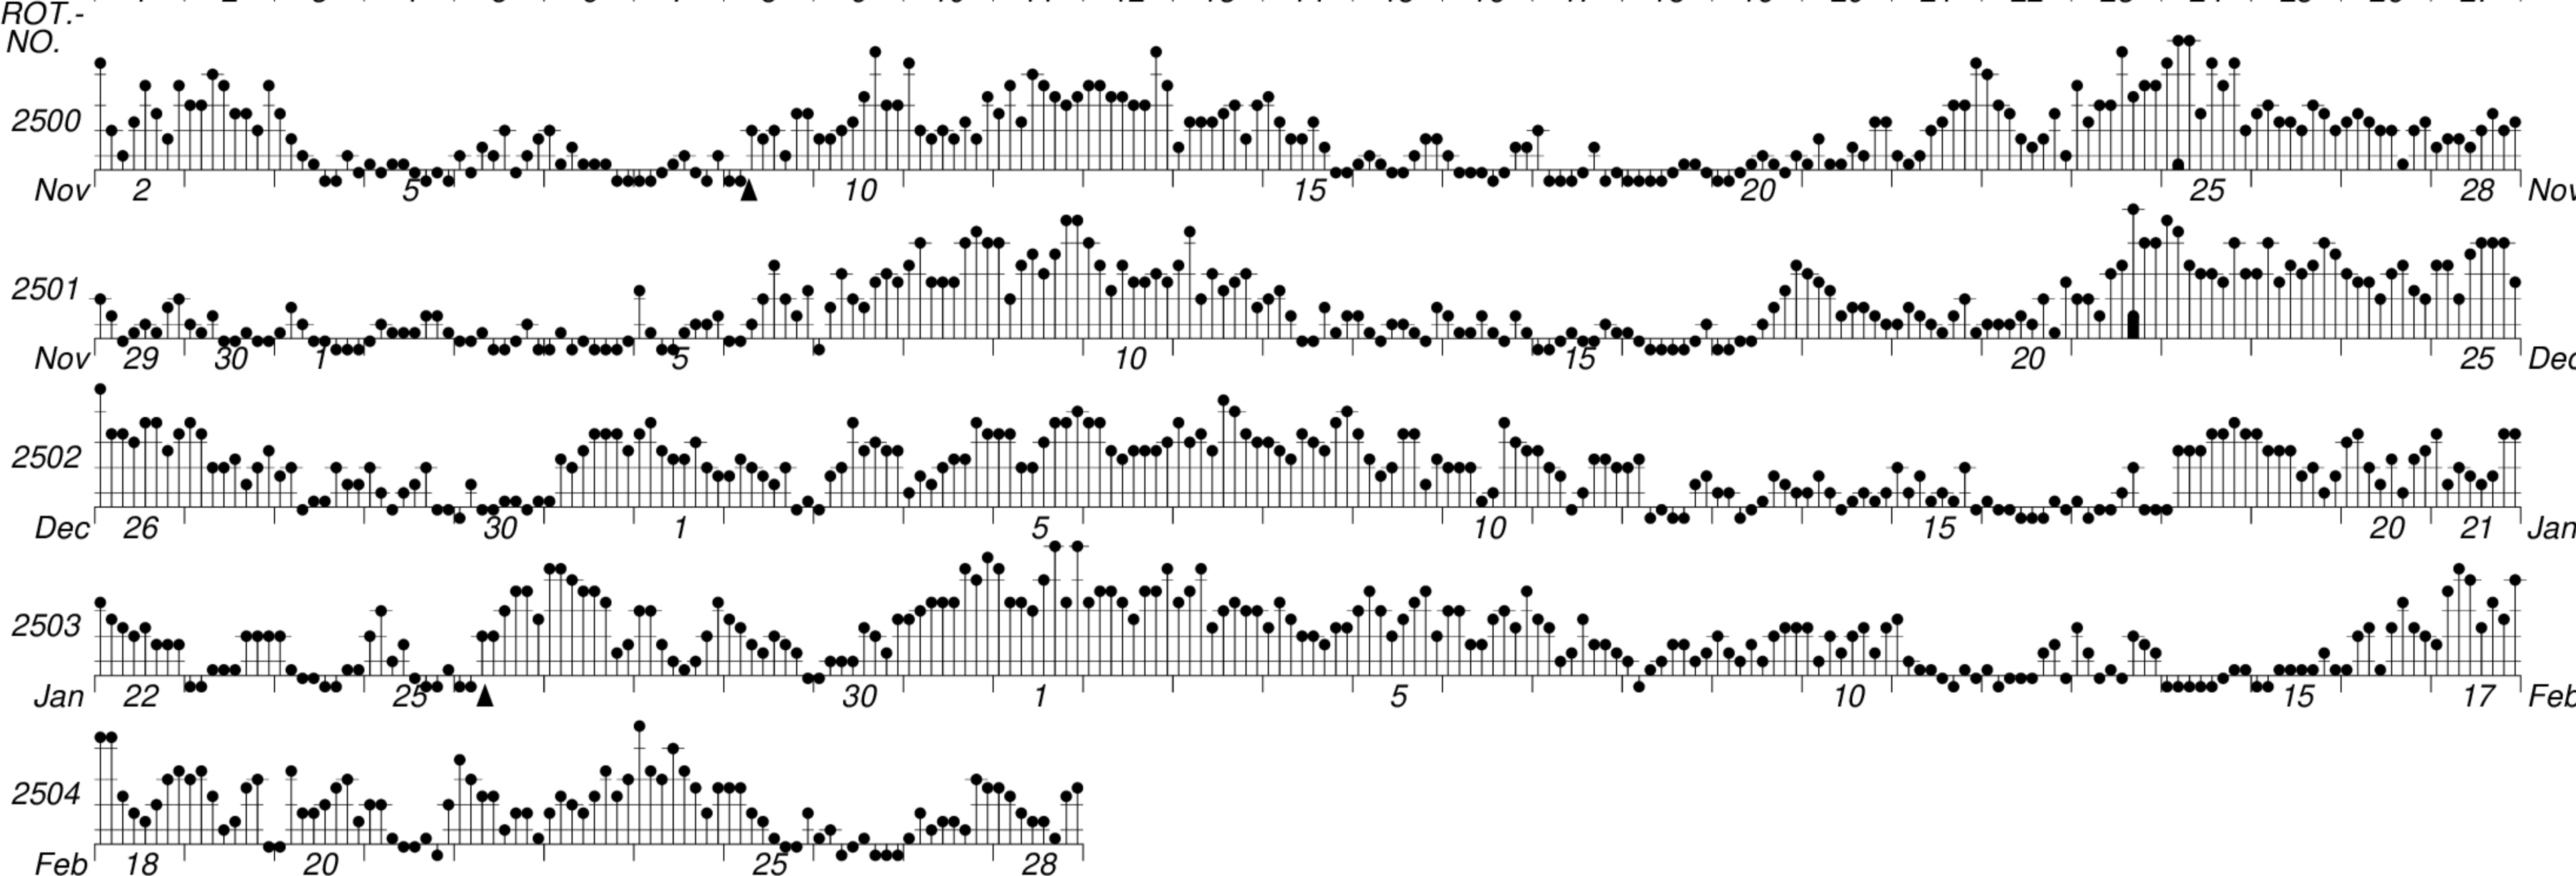

DAYS IN SOLAR ROTATION INTERVAL

1 2 3 4 5 6 7 8 9 10 11 12 13 14 15 16 17 18 19 20 21 22 23 24 25 26 27

KEY

▲ = sudden commencement

GFZ German Research Centre for Geosciences
**PLANETARY MAGNETIC
 THREE-HOUR-RANGE INDICES**
Kp till 2017 Feb 28