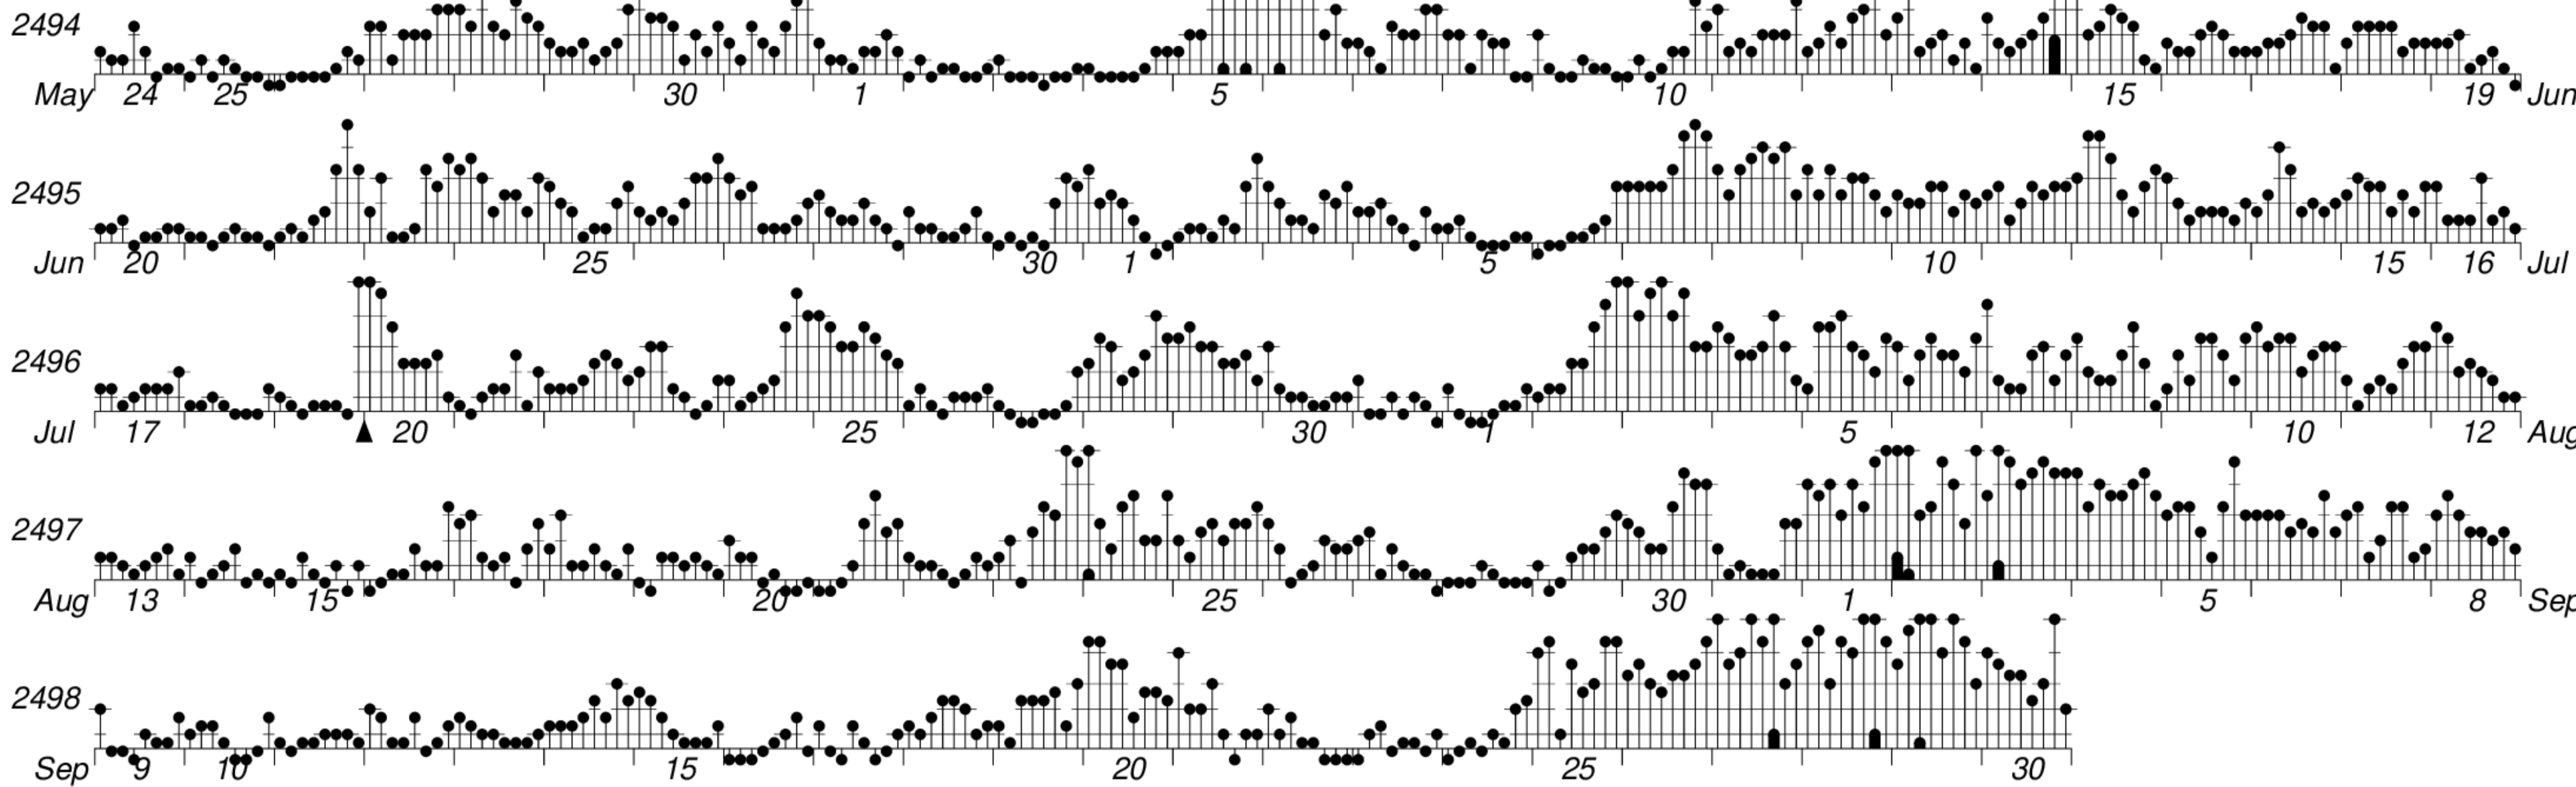

DAYS IN SOLAR ROTATION INTERVAL

1 2 3 4 5 6 7 8 9 10 11 12 13 14 15 16 17 18 19 20 21 22 23 24 25 26 27

ROT.-  
NO.

KEY

▲ = sudden commencement

GFZ German Research Centre for Geosciences  
**PLANETARY MAGNETIC  
THREE-HOUR-RANGE INDICES**

*Kp till 2016 Sep 30*