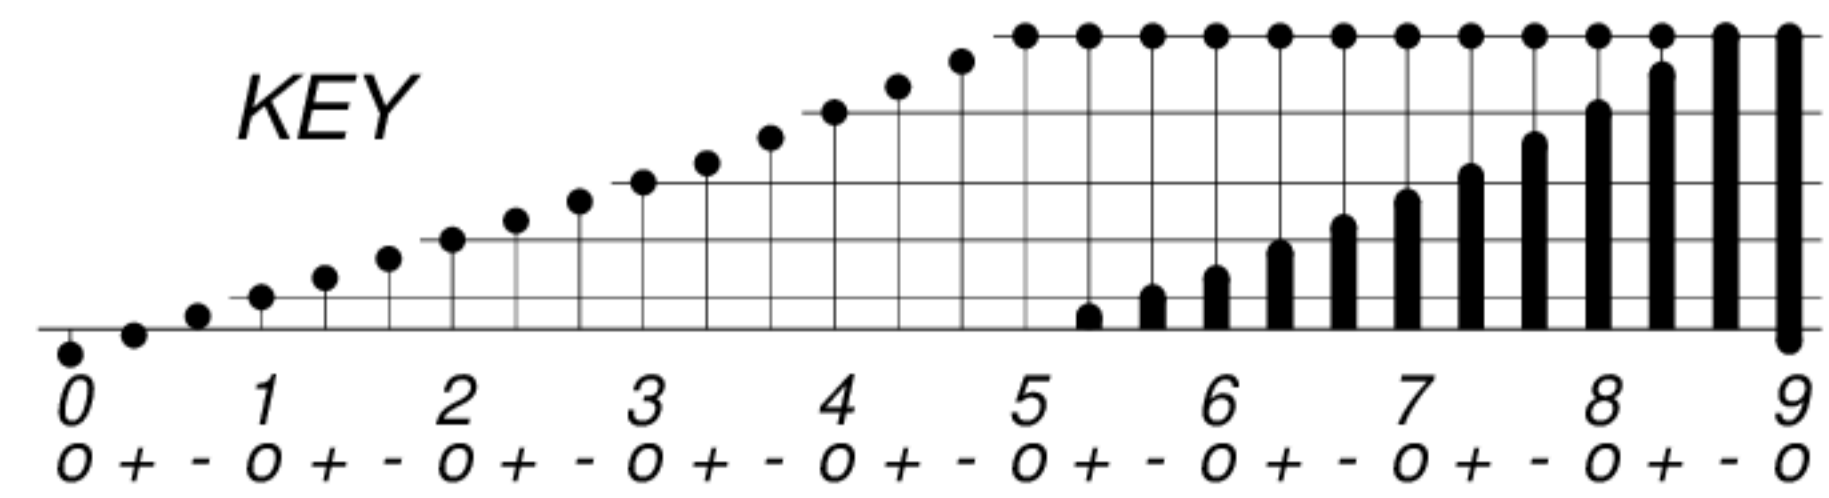

DAYS IN SOLAR ROTATION INTERVAL

1 2 3 4 5 6 7 8 9 10 11 12 13 14 15 16 17 18 19 20 21 22 23 24 25 26 27

KEY

▲ = sudden commencement

GFZ German Research Centre for Geosciences
**PLANETARY MAGNETIC
 THREE-HOUR-RANGE INDICES**

Kp till 2015 May 31