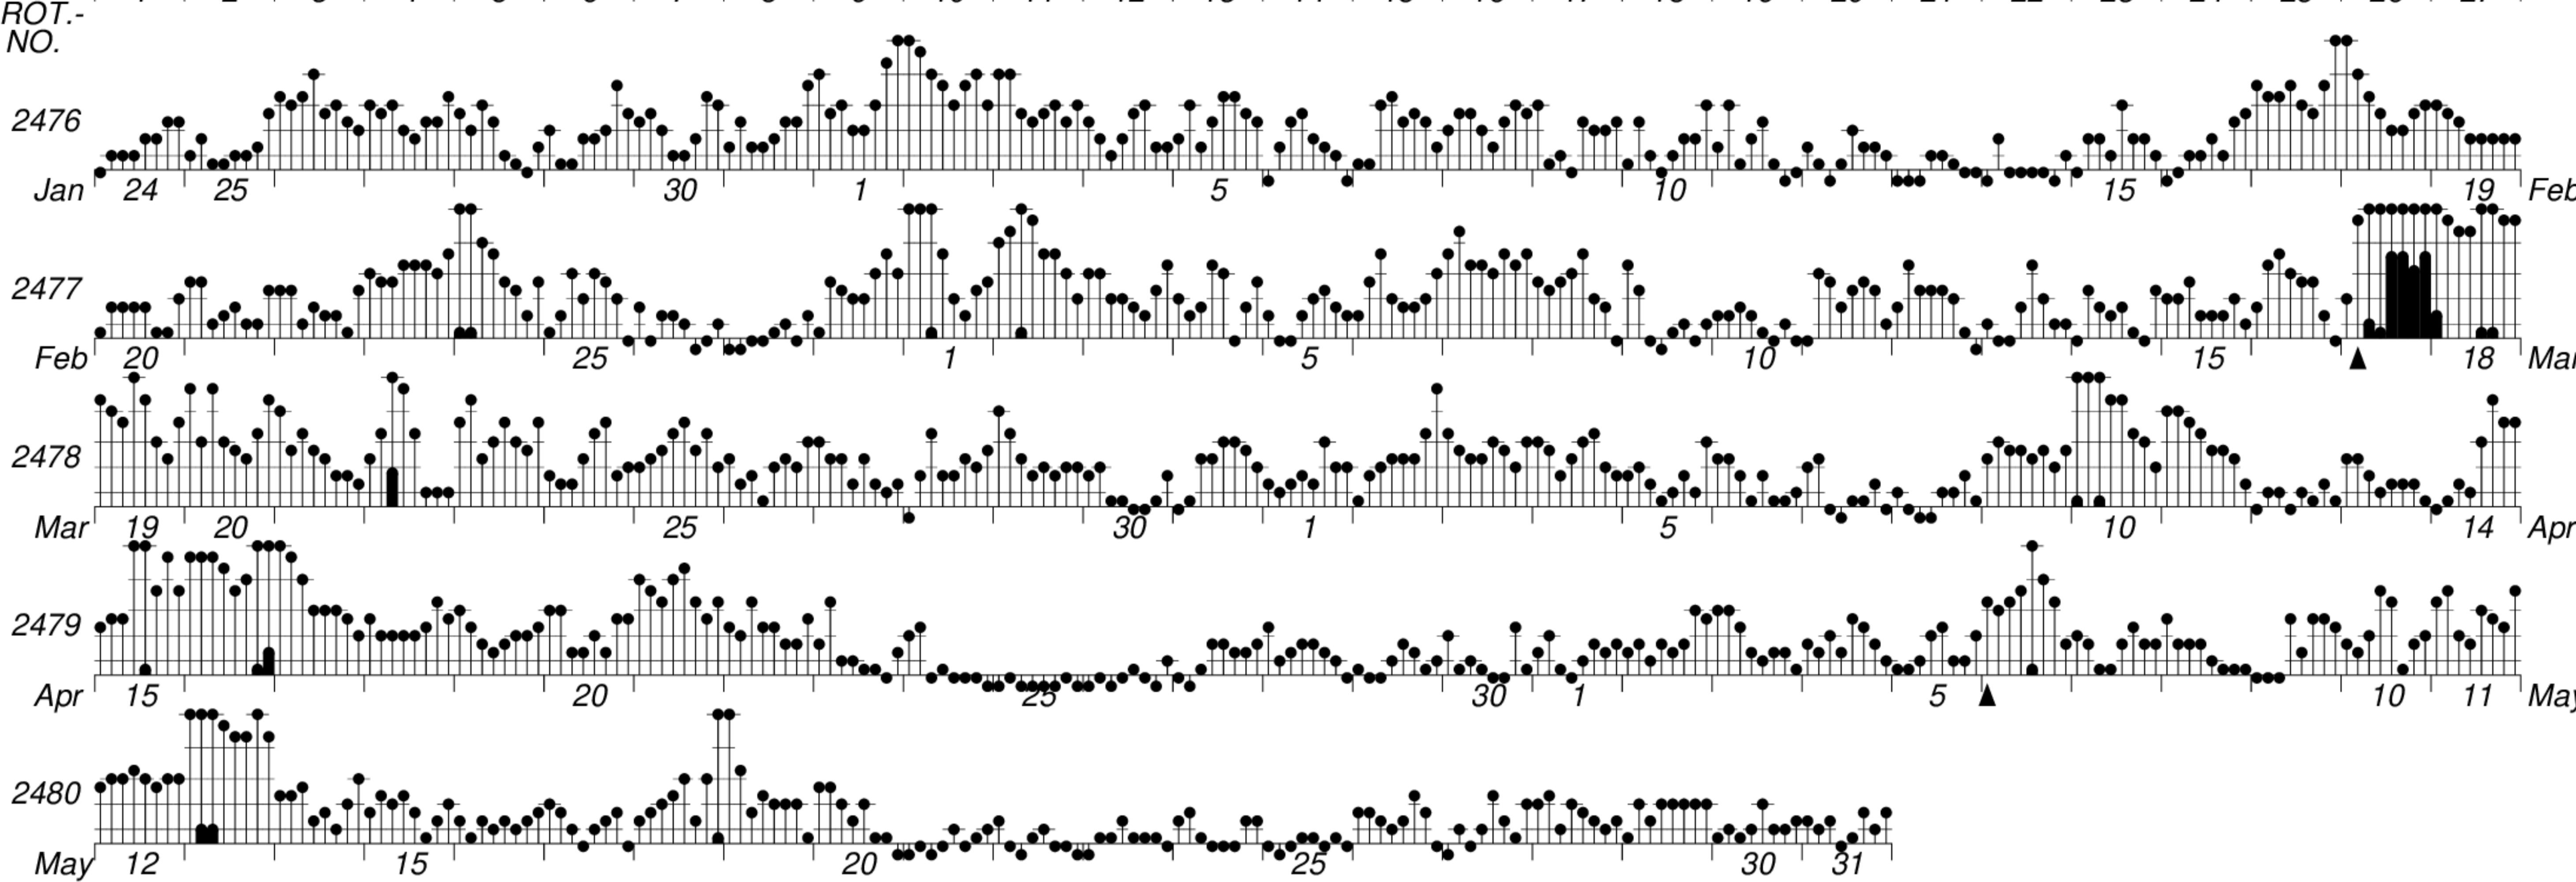

DAYS IN SOLAR ROTATION INTERVAL

1 2 3 4 5 6 7 8 9 10 11 12 13 14 15 16 17 18 19 20 21 22 23 24 25 26 27

KEY

▲ = sudden commencement

GFZ German Research Centre for Geosciences
**PLANETARY MAGNETIC
 THREE-HOUR-RANGE INDICES**

Kp till 2015 May 31