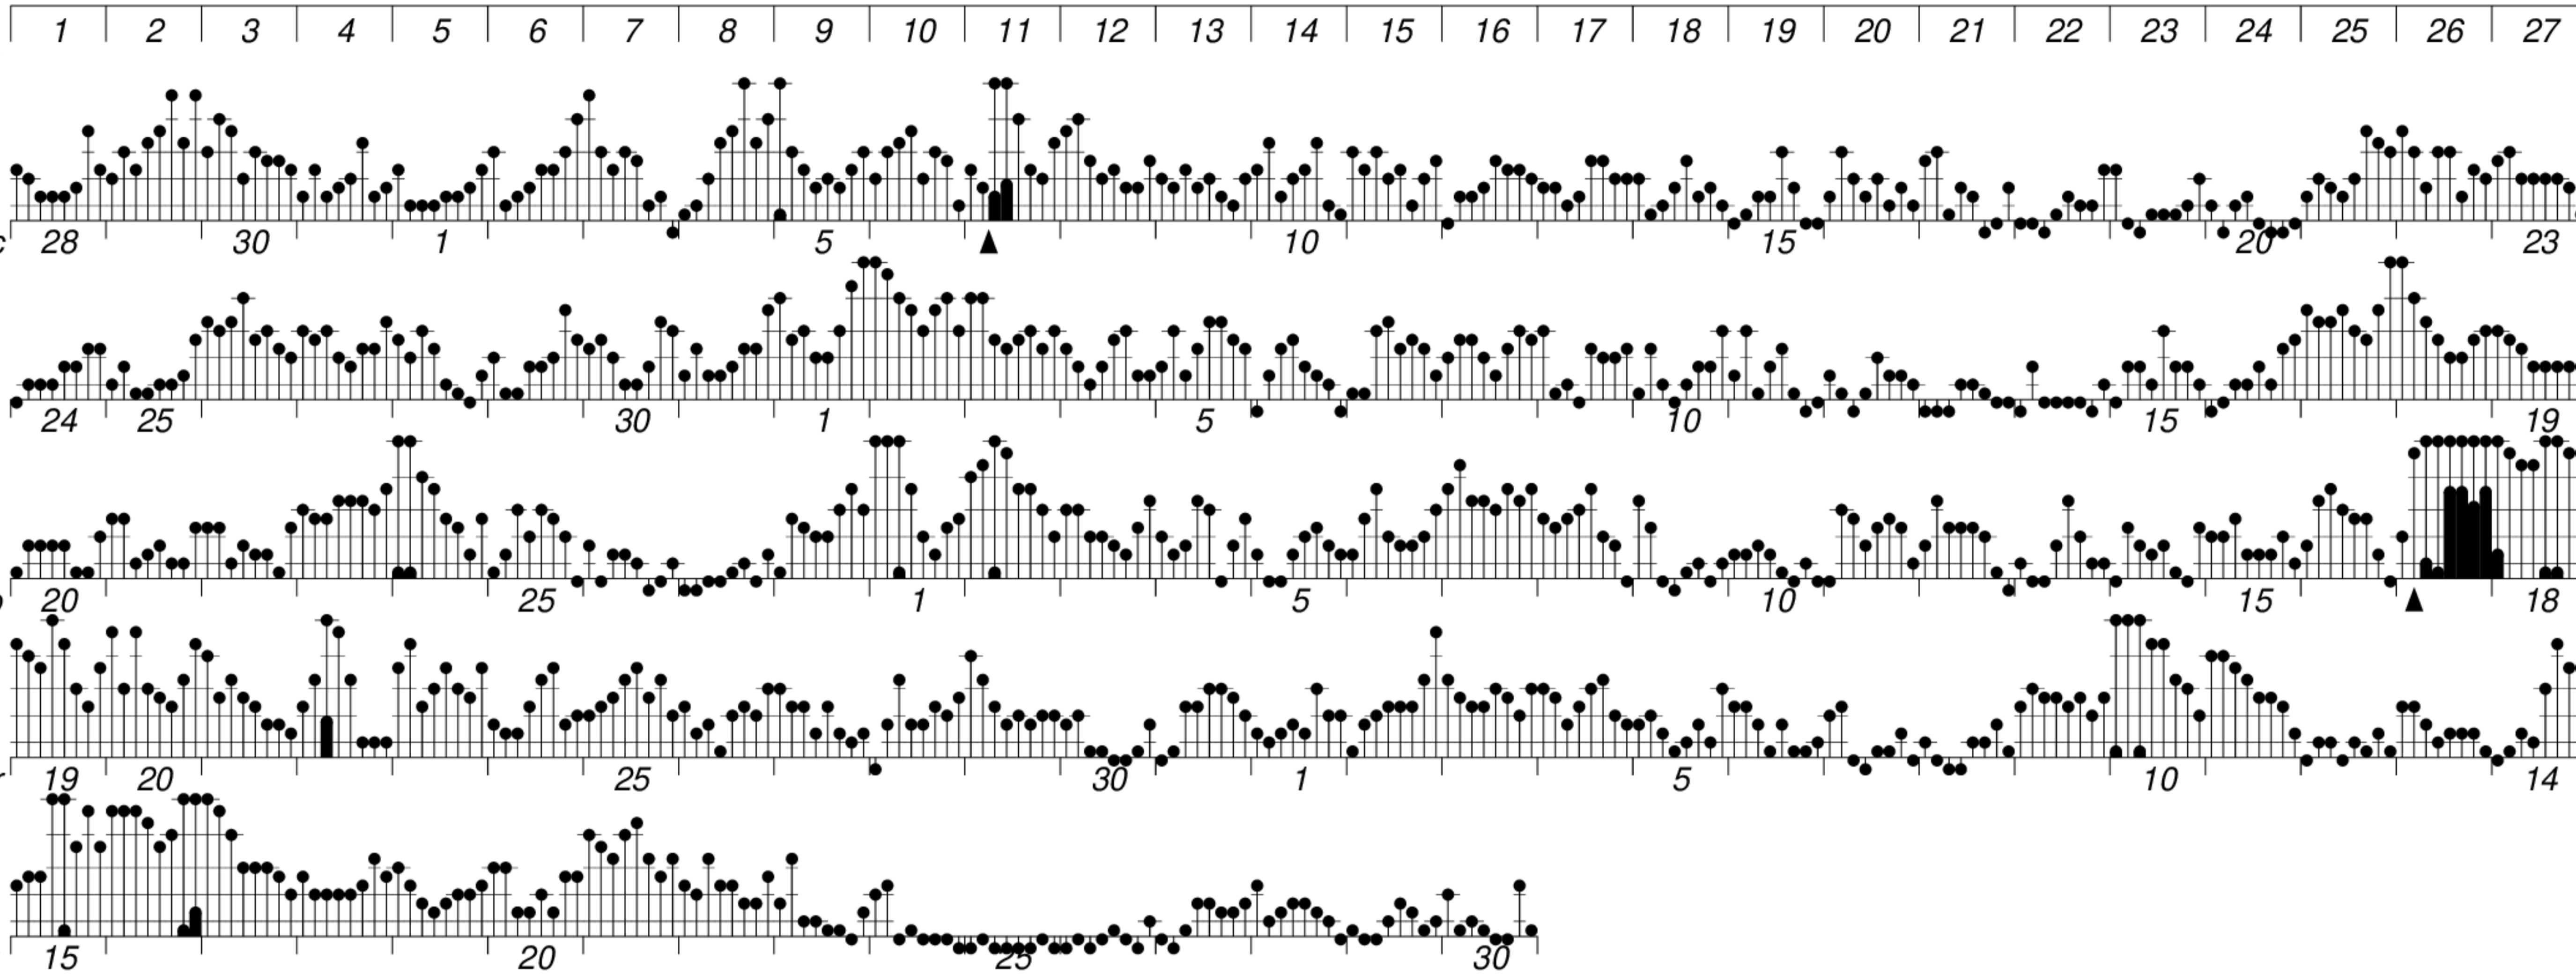

DAYS IN SOLAR ROTATION INTERVAL

▲ = sudden commencement

GFZ German Research Centre for Geosciences
**PLANETARY MAGNETIC
 THREE-HOUR-RANGE INDICES**
Kp till 2015 Apr 30