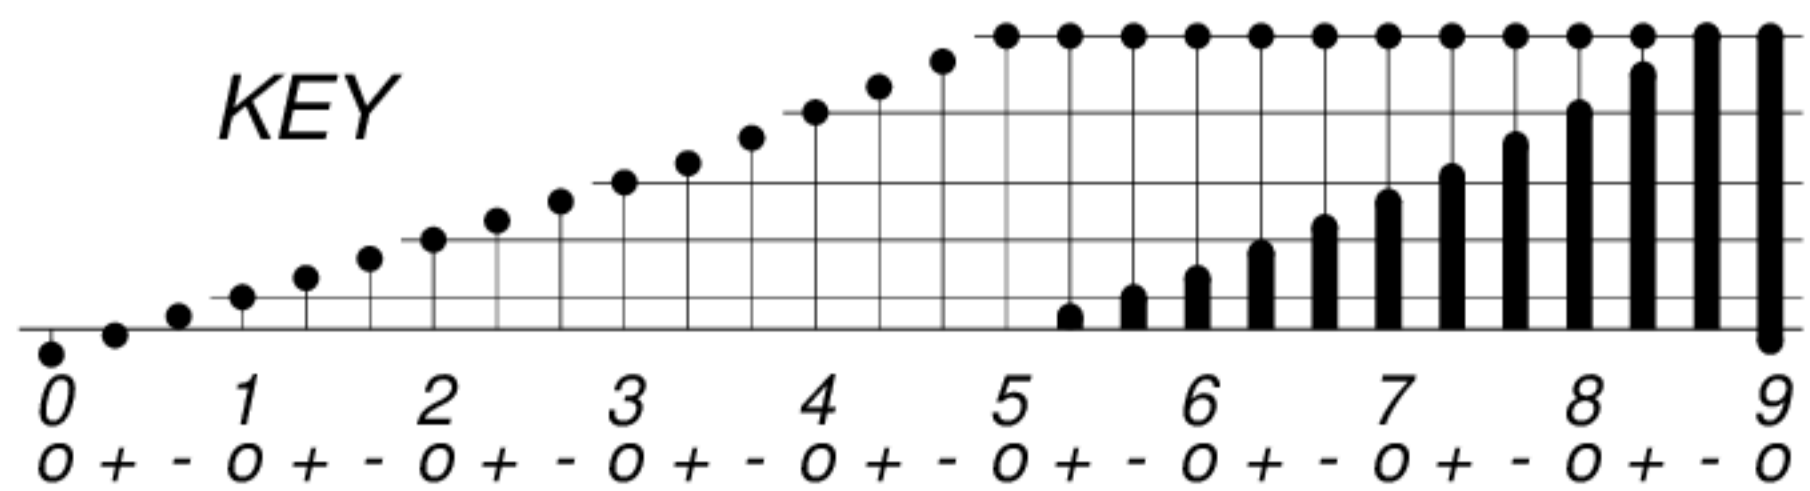

DAYS IN SOLAR ROTATION INTERVAL

▲ = sudden commencement

GFZ German Research Centre for Geosciences
**PLANETARY MAGNETIC
 THREE-HOUR-RANGE INDICES**
Kp till 2015 Apr 30