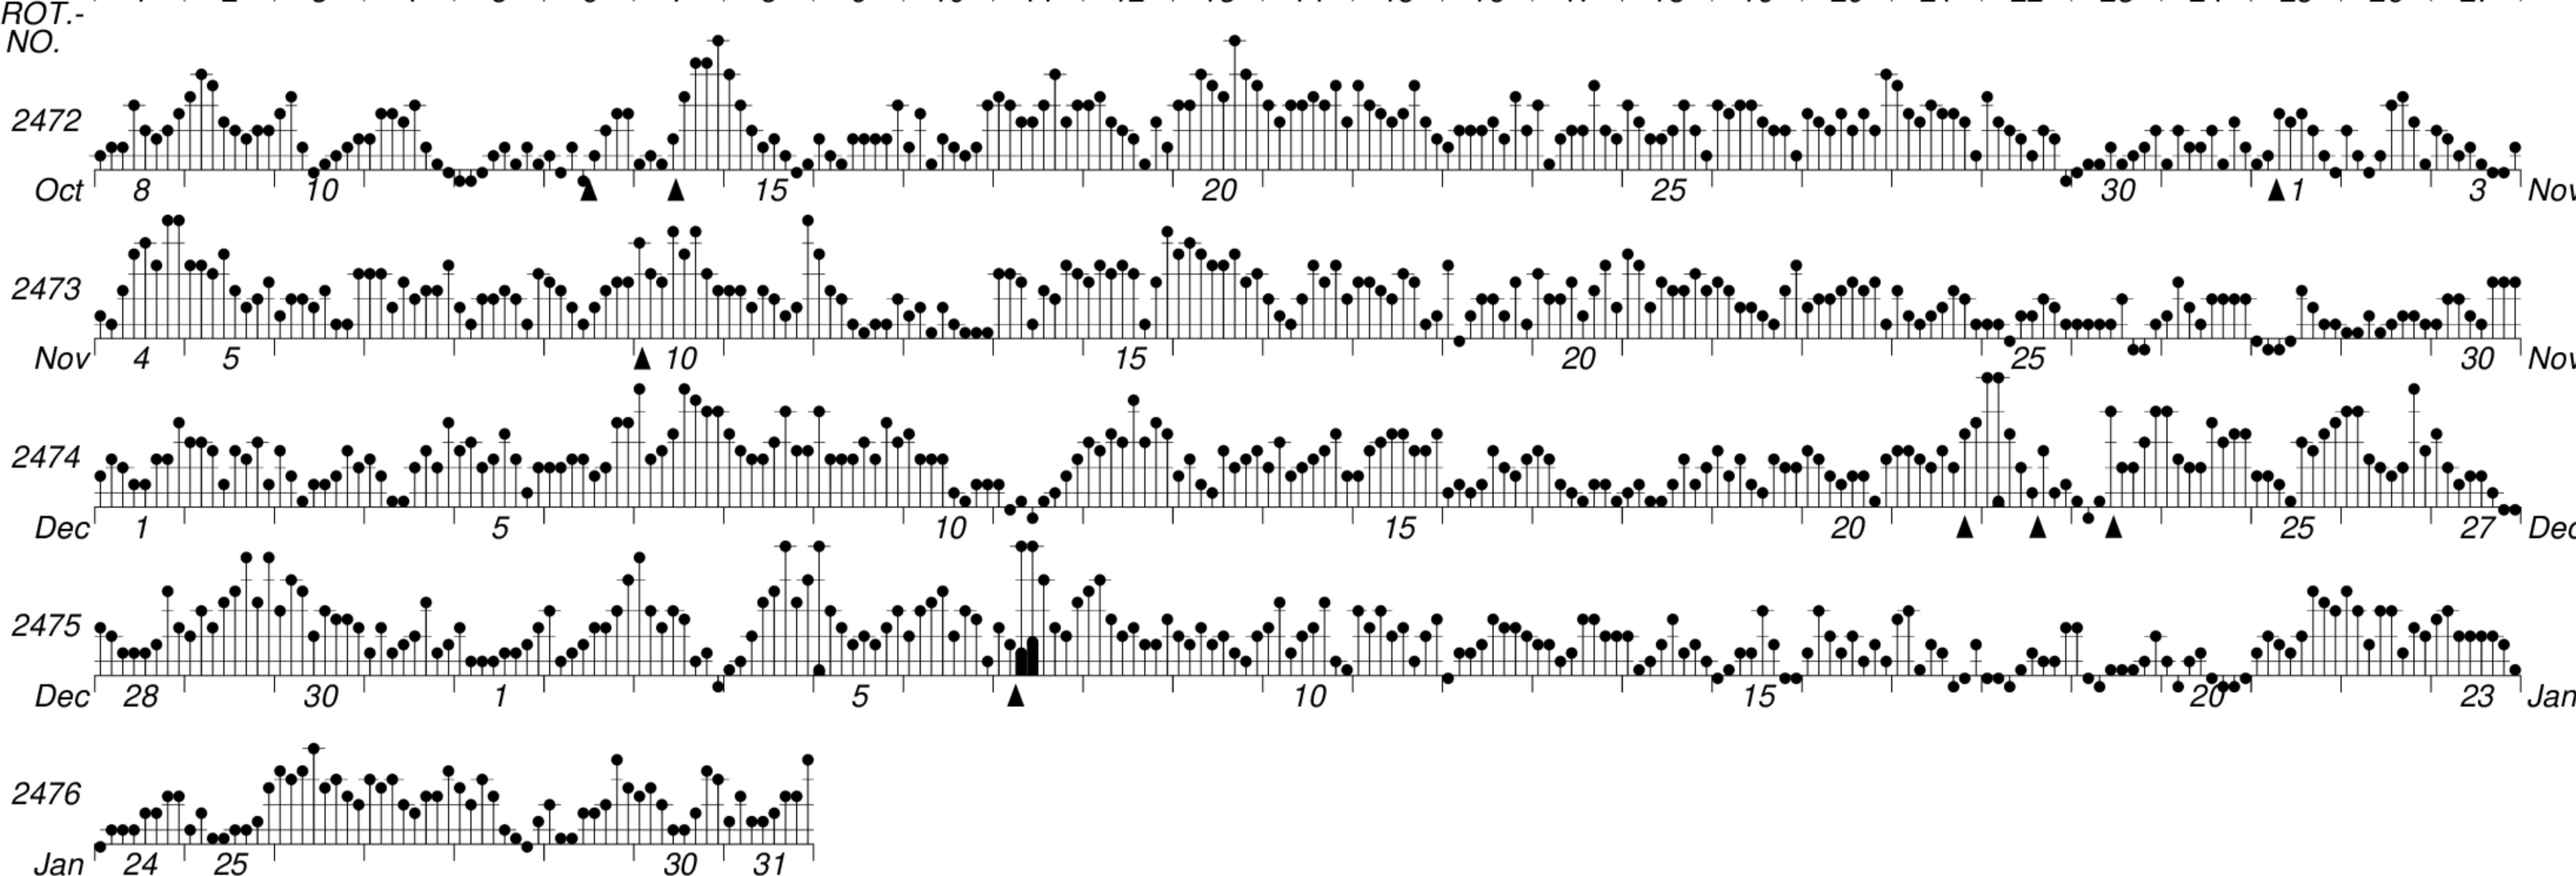

DAYS IN SOLAR ROTATION INTERVAL

1 2 3 4 5 6 7 8 9 10 11 12 13 14 15 16 17 18 19 20 21 22 23 24 25 26 27

KEY

▲ = sudden commencement

GFZ German Research Centre for Geosciences
**PLANETARY MAGNETIC
 THREE-HOUR-RANGE INDICES**

Kp till 2015 Jan 31