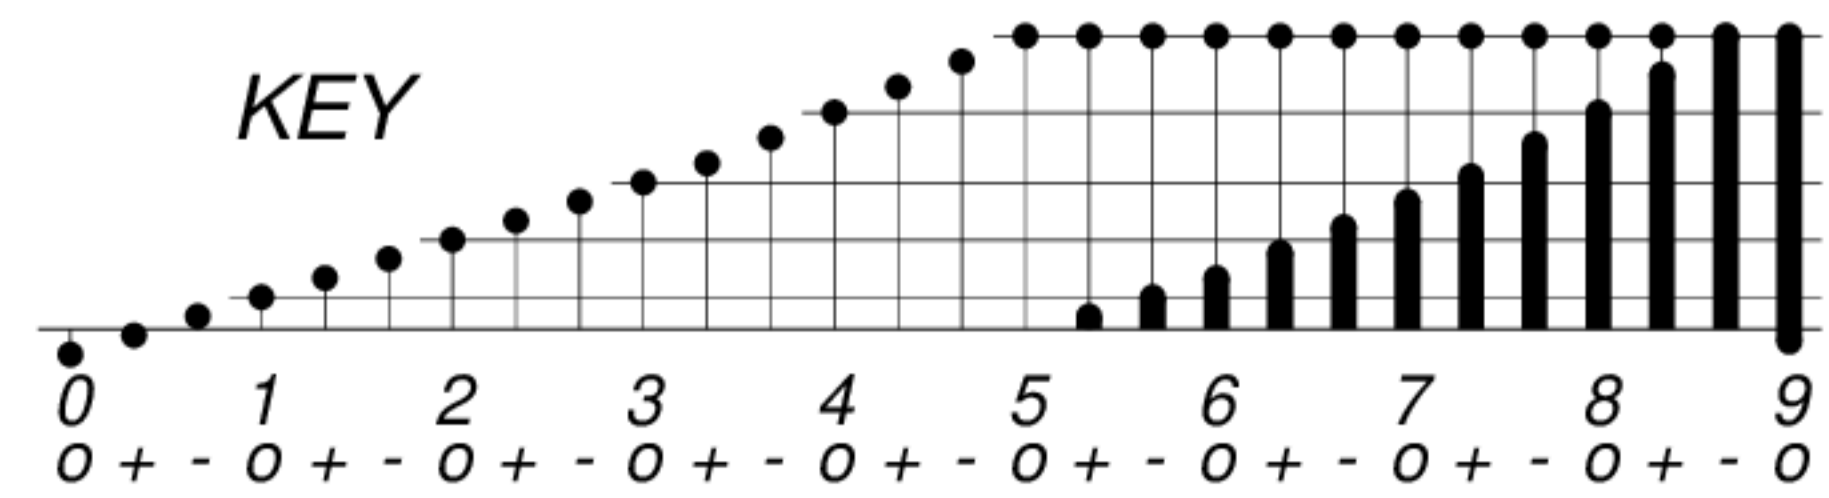

DAYS IN SOLAR ROTATION INTERVAL

1 2 3 4 5 6 7 8 9 10 11 12 13 14 15 16 17 18 19 20 21 22 23 24 25 26 27

KEY

▲ = sudden commencement

GFZ German Research Centre for Geosciences
**PLANETARY MAGNETIC
 THREE-HOUR-RANGE INDICES**

Kp till 2015 Jan 31