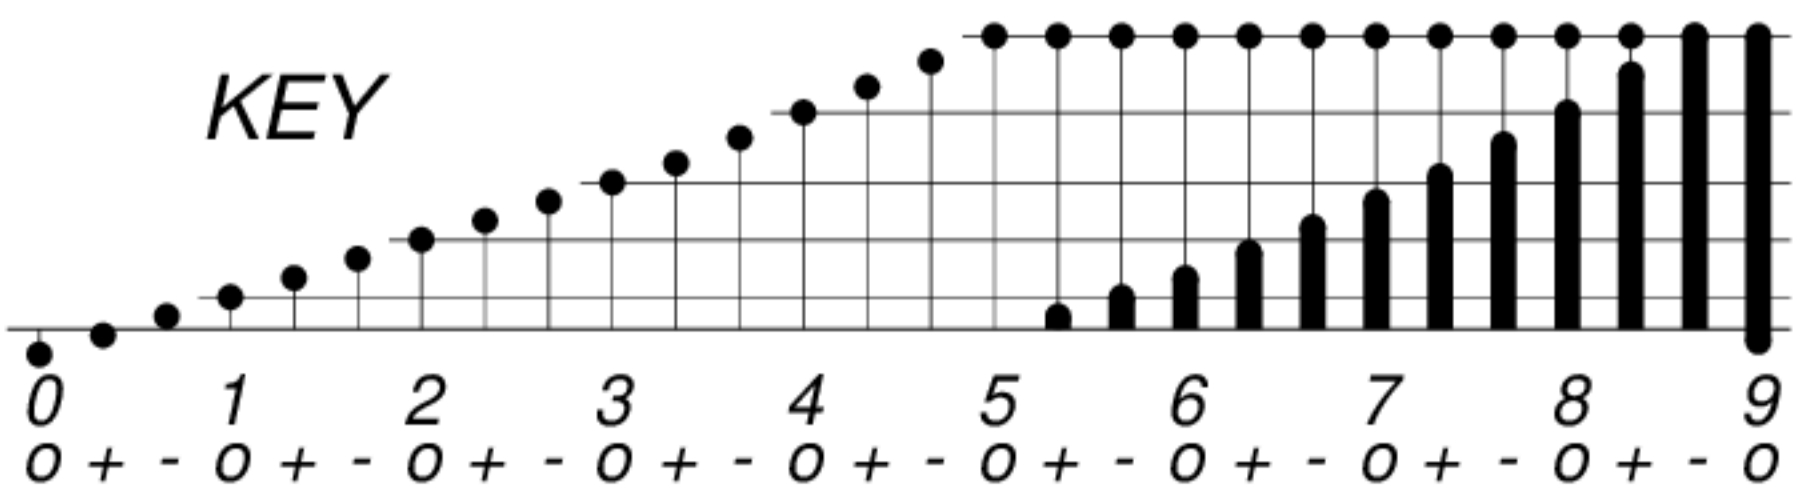

DAYS IN SOLAR ROTATION INTERVAL

1 2 3 4 5 6 7 8 9 10 11 12 13 14 15 16 17 18 19 20 21 22 23 24 25 26 27

ROT.-  
NO.

KEY

▲ = sudden commencement

GFZ German Research Centre for Geosciences  
**PLANETARY MAGNETIC  
THREE-HOUR-RANGE INDICES**

*Kp till 2014 Jun 30*