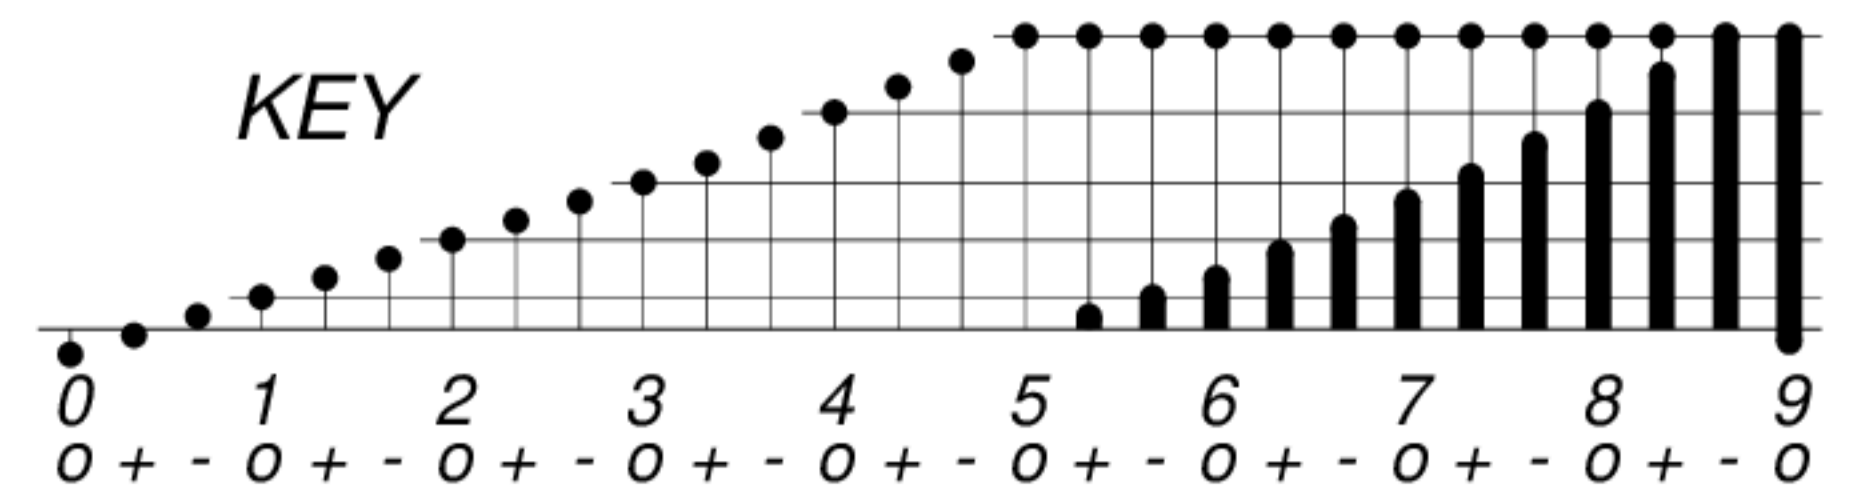

DAYS IN SOLAR ROTATION INTERVAL

1 2 3 4 5 6 7 8 9 10 11 12 13 14 15 16 17 18 19 20 21 22 23 24 25 26 27

ROT.-
NO.

KEY

▲ = sudden commencement

GFZ German Research Centre for Geosciences
**PLANETARY MAGNETIC
THREE-HOUR-RANGE INDICES**

Kp till 2008 Apr 30