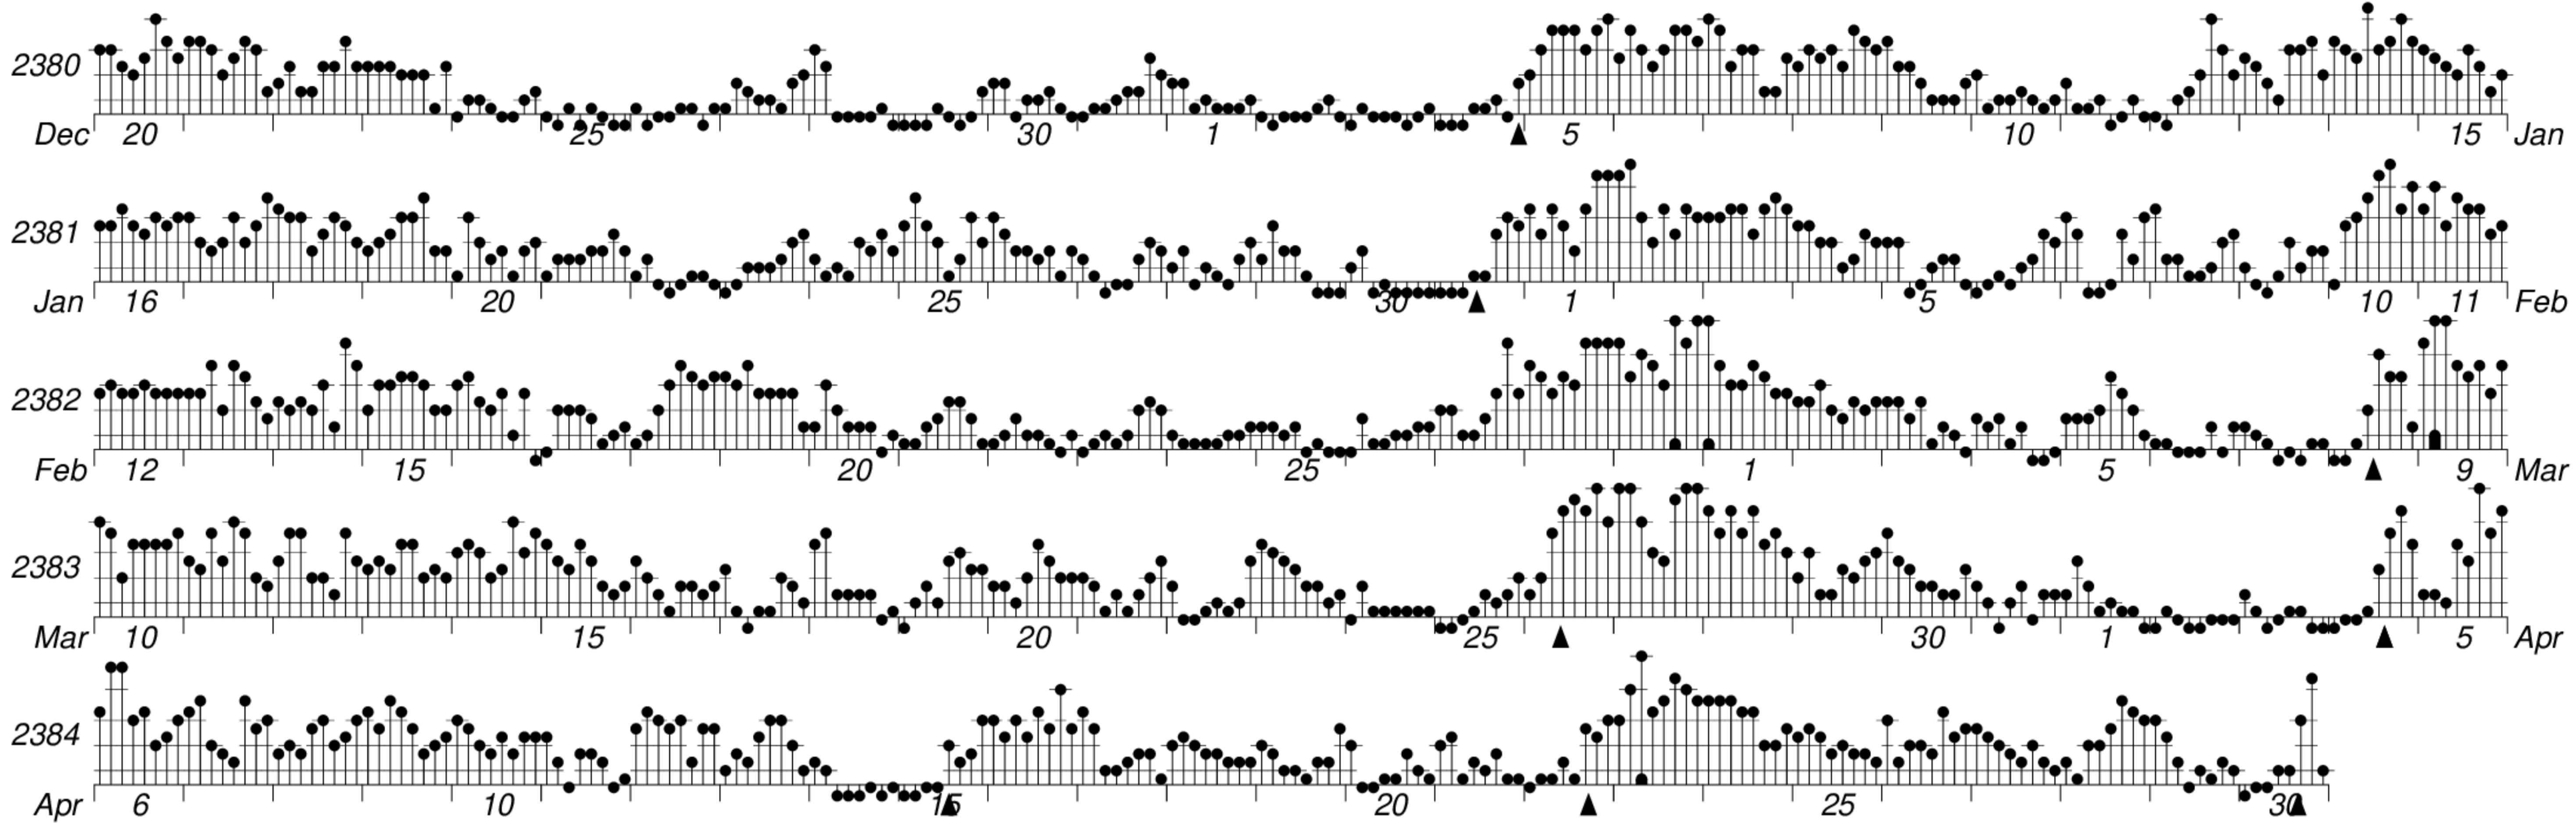

DAYS IN SOLAR ROTATION INTERVAL

1 2 3 4 5 6 7 8 9 10 11 12 13 14 15 16 17 18 19 20 21 22 23 24 25 26 27

ROT.-
NO.

KEY

▲ = sudden commencement

GFZ German Research Centre for Geosciences
**PLANETARY MAGNETIC
THREE-HOUR-RANGE INDICES**

Kp till 2008 Apr 30