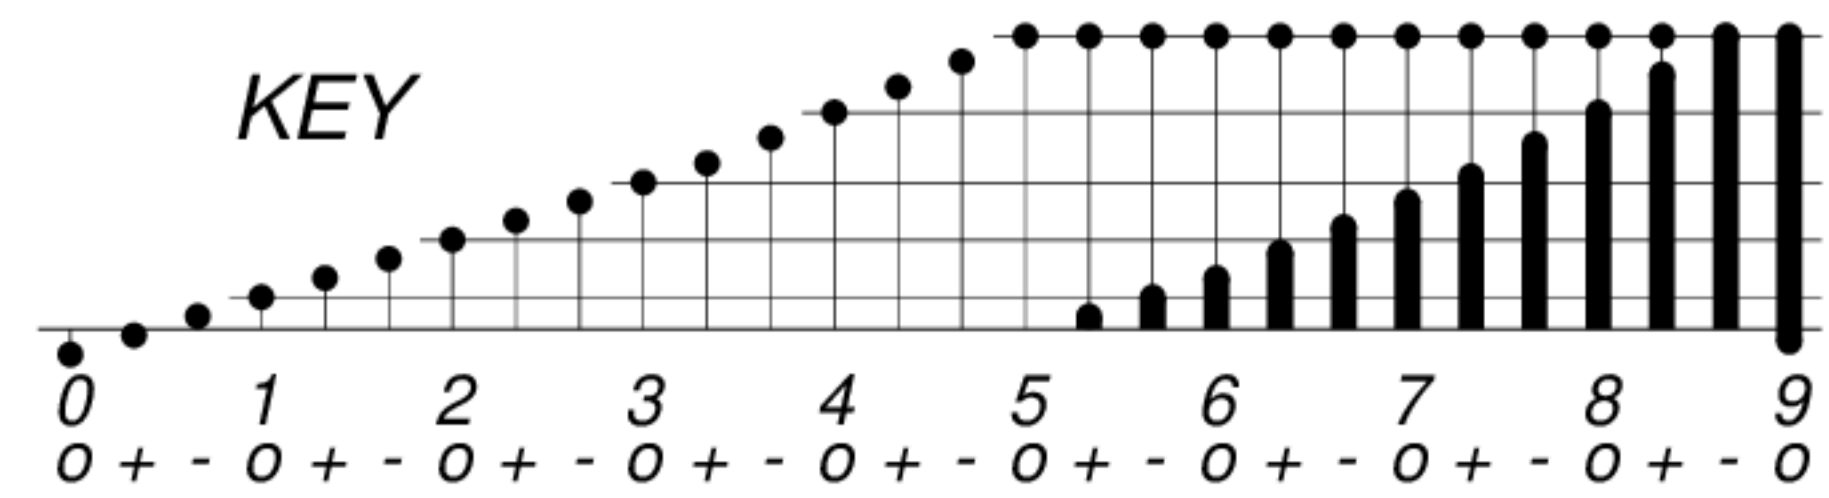

DAYS IN SOLAR ROTATION INTERVAL

1 2 3 4 5 6 7 8 9 10 11 12 13 14 15 16 17 18 19 20 21 22 23 24 25 26 27

ROT.-
NO.

KEY

▲ = sudden commencement

GFZ German Research Centre for Geosciences
**PLANETARY MAGNETIC
THREE-HOUR-RANGE INDICES**

Kp till 2008 Jan 31