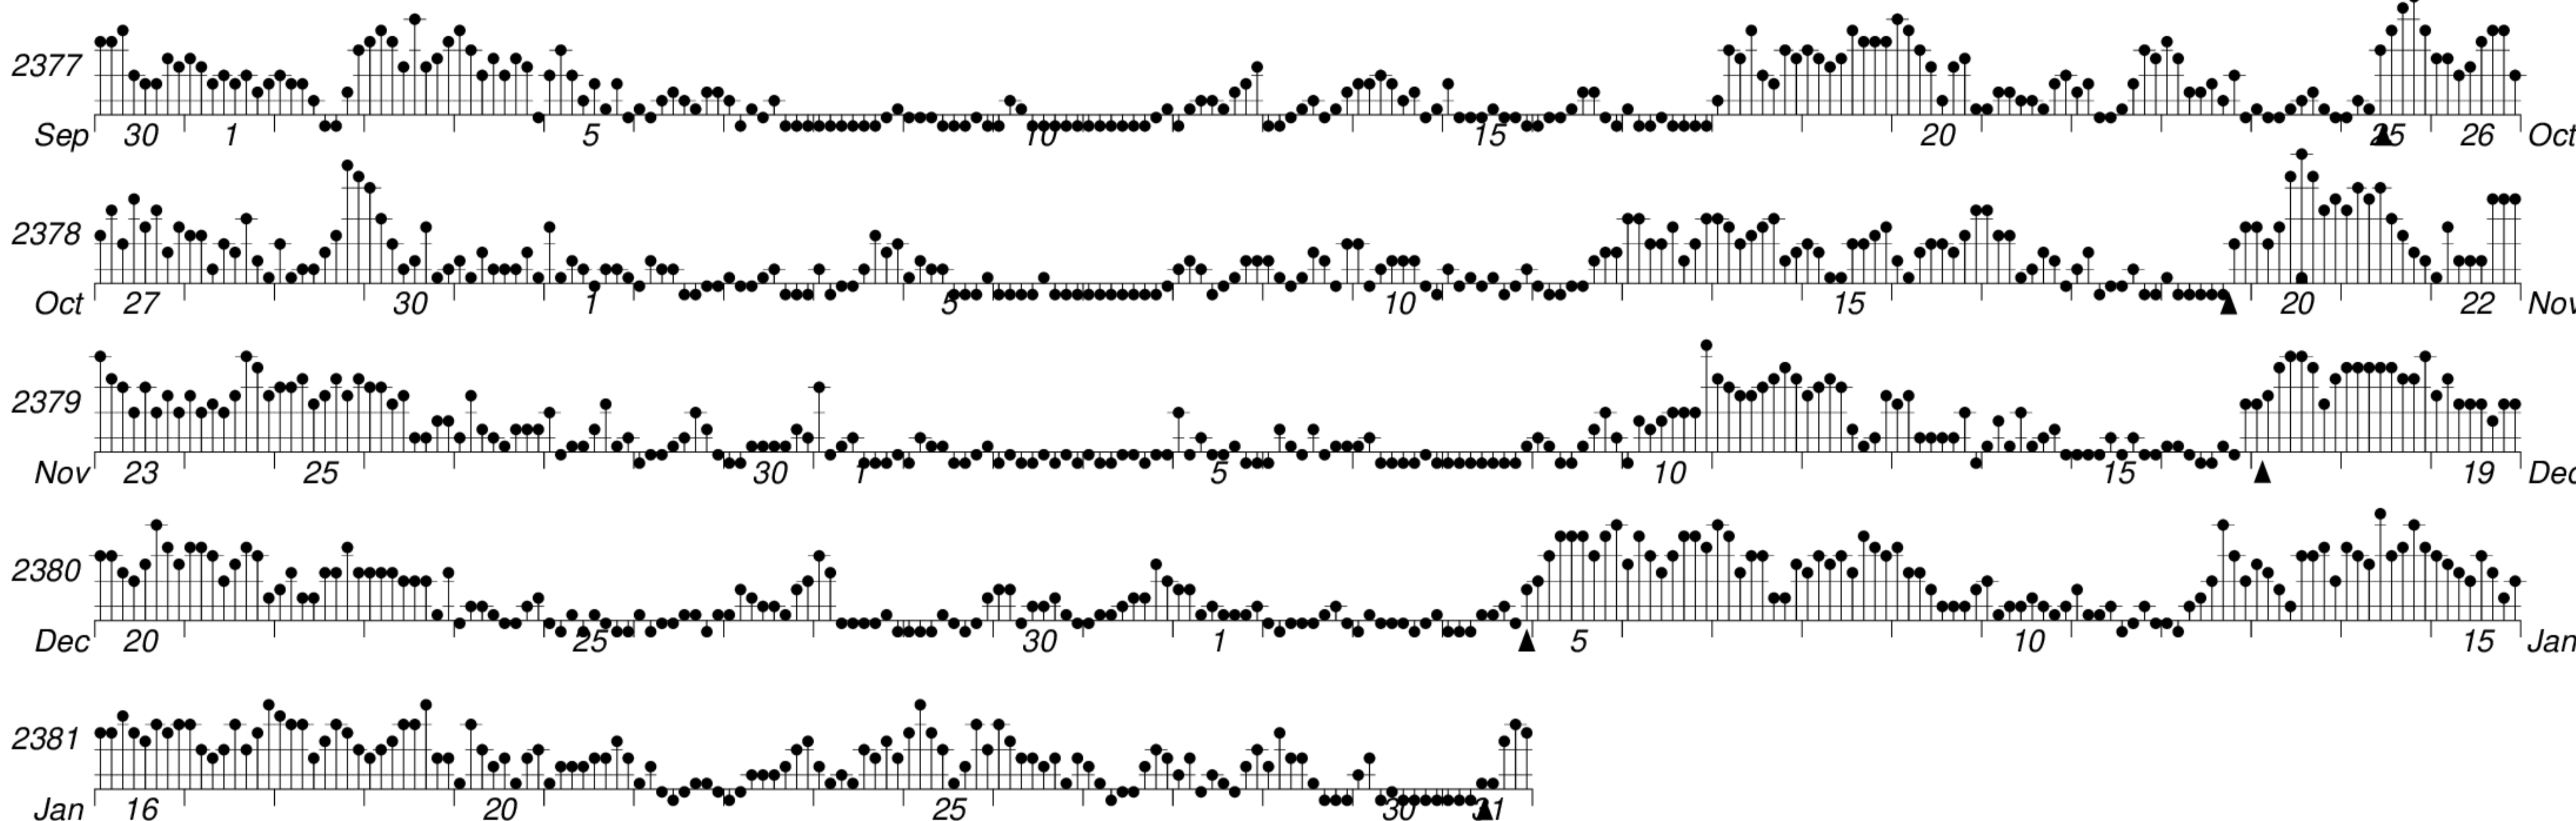

DAYS IN SOLAR ROTATION INTERVAL

1 2 3 4 5 6 7 8 9 10 11 12 13 14 15 16 17 18 19 20 21 22 23 24 25 26 27

ROT.-
NO.

KEY

▲ = sudden commencement

GFZ German Research Centre for Geosciences
**PLANETARY MAGNETIC
THREE-HOUR-RANGE INDICES**

Kp till 2008 Jan 31