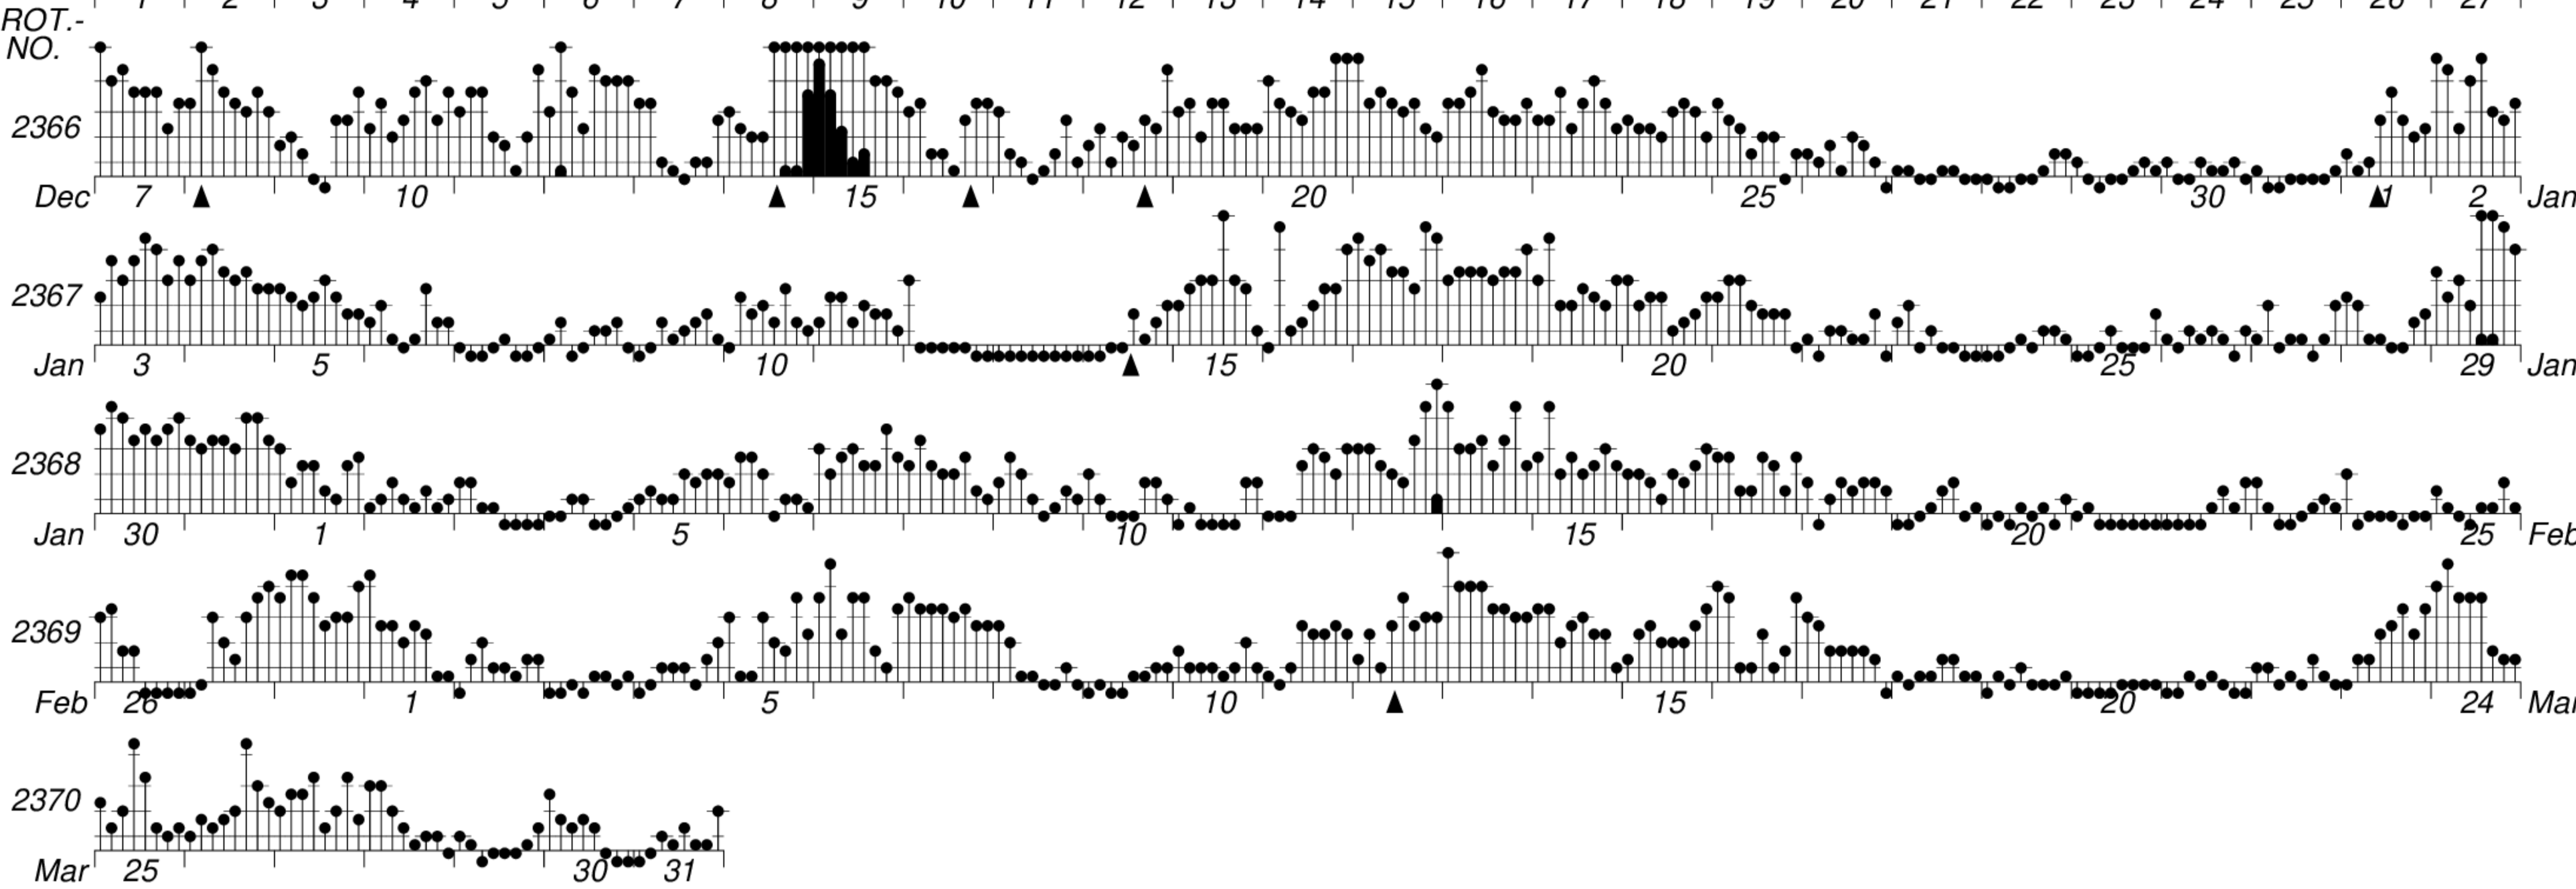

DAYS IN SOLAR ROTATION INTERVAL

1 2 3 4 5 6 7 8 9 10 11 12 13 14 15 16 17 18 19 20 21 22 23 24 25 26 27

KEY

▲ = sudden commencement

GFZ German Research Centre for Geosciences
**PLANETARY MAGNETIC
 THREE-HOUR-RANGE INDICES**

Kp till 2007 Mar 31