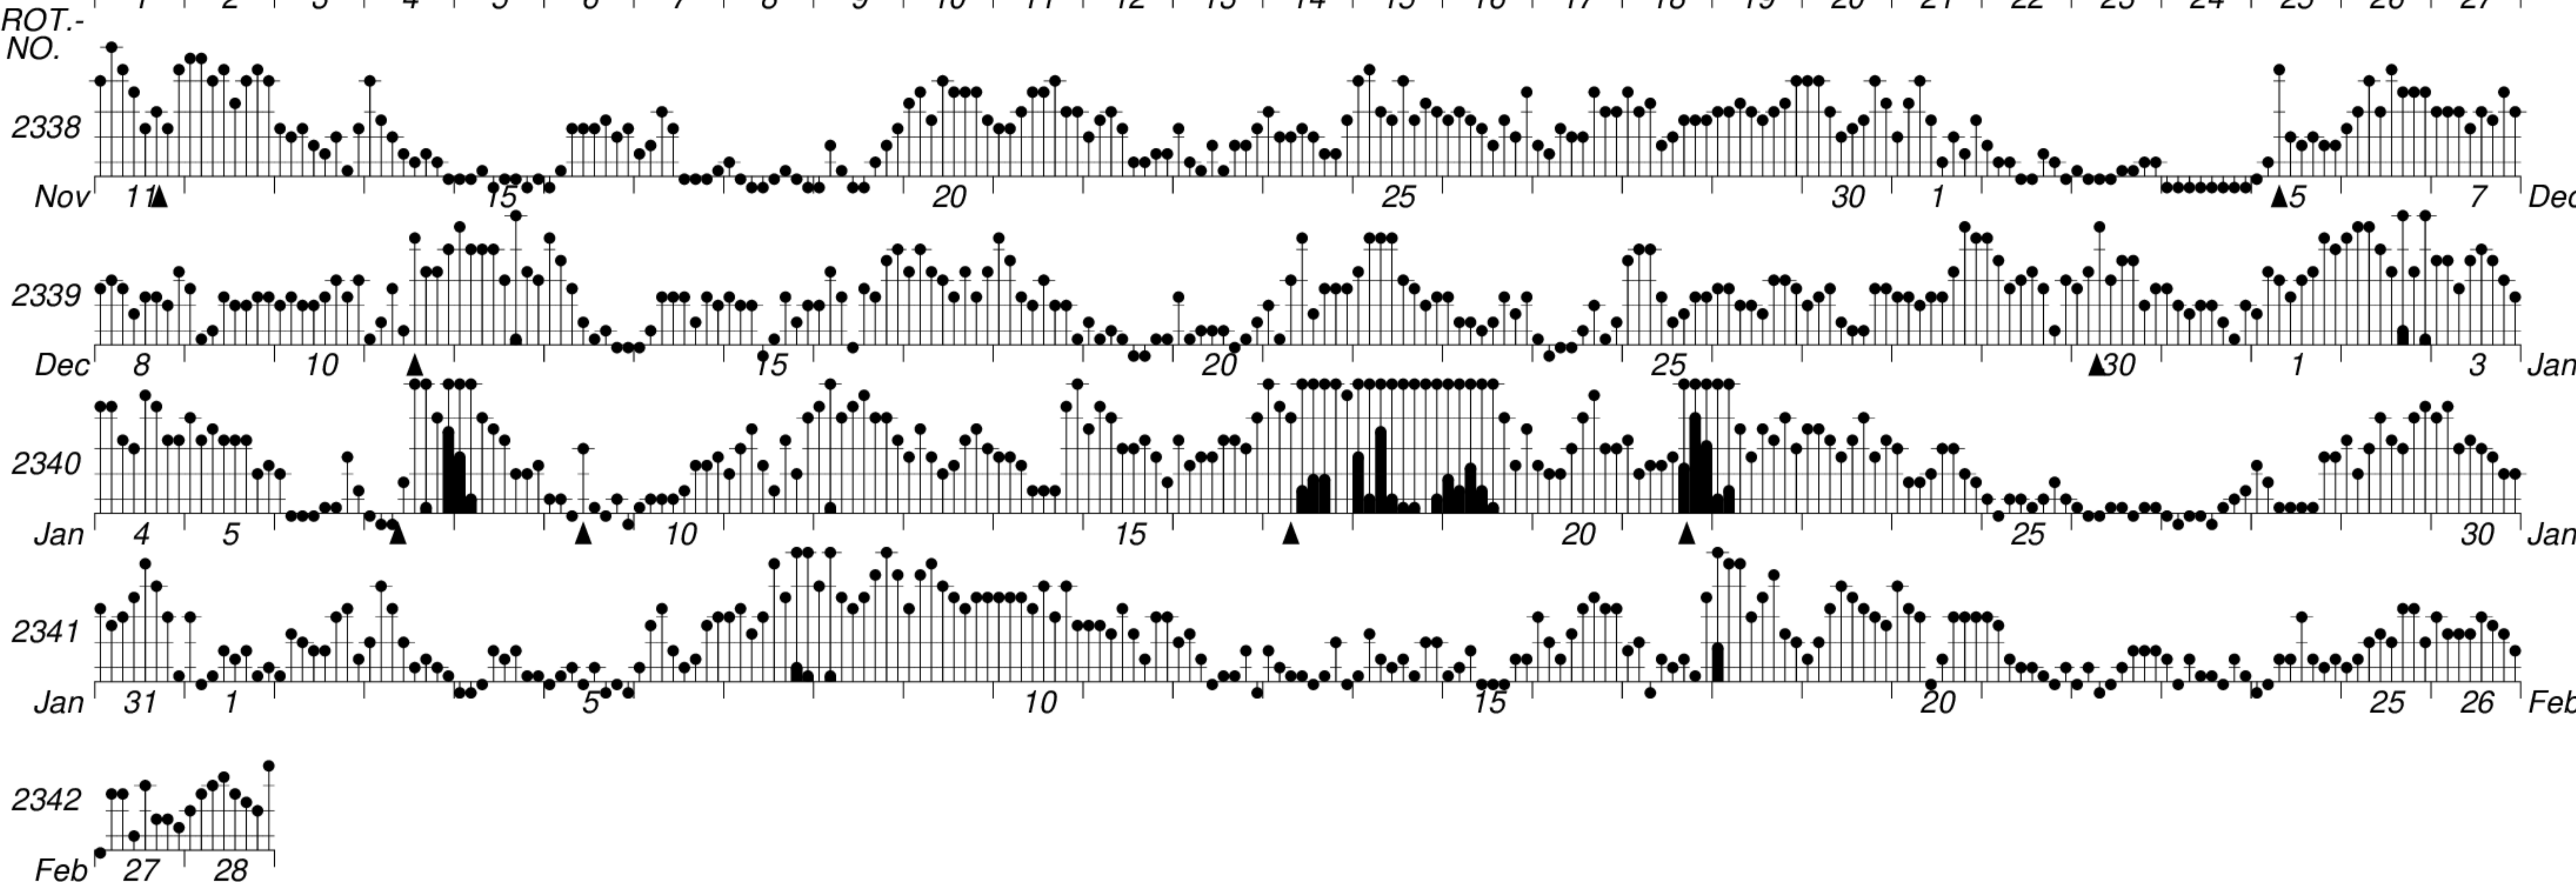

DAYS IN SOLAR ROTATION INTERVAL

1 2 3 4 5 6 7 8 9 10 11 12 13 14 15 16 17 18 19 20 21 22 23 24 25 26 27

KEY

▲ = sudden commencement

GFZ German Research Centre for Geosciences
**PLANETARY MAGNETIC
 THREE-HOUR-RANGE INDICES**

Kp till 2005 Feb 28