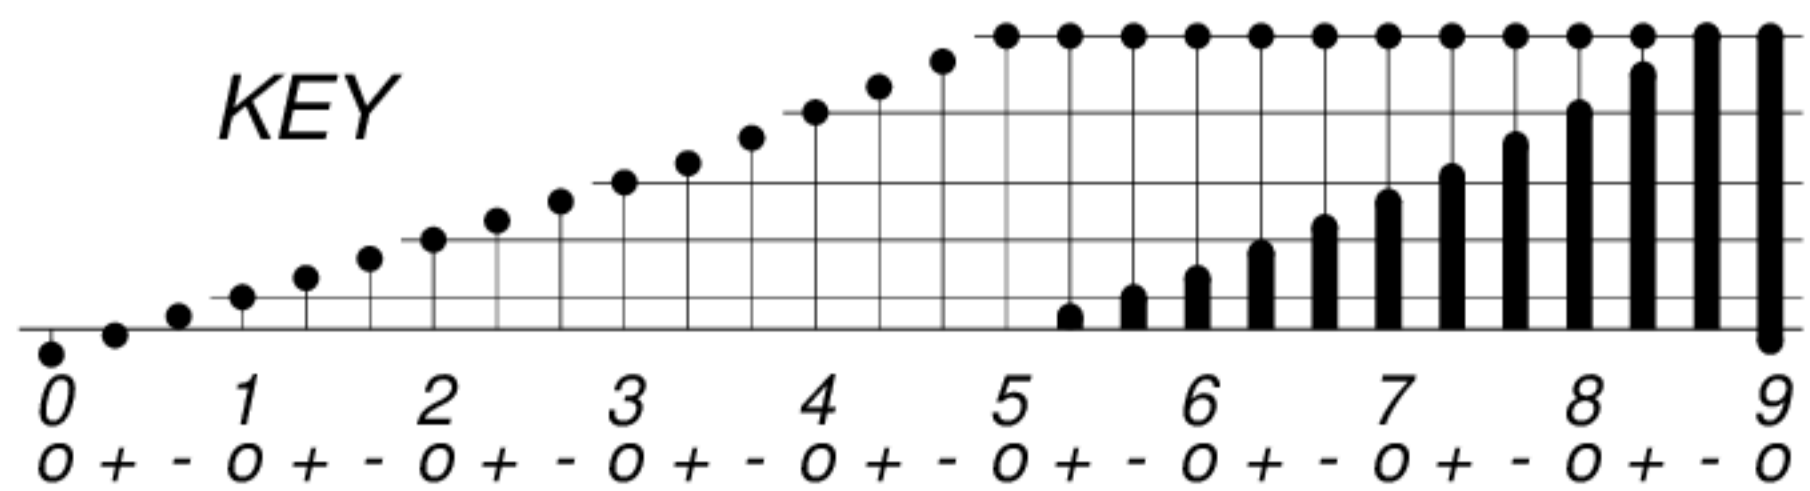

DAYS IN SOLAR ROTATION INTERVAL

▲ = sudden commencement

GFZ German Research Centre for Geosciences
**PLANETARY MAGNETIC
 THREE-HOUR-RANGE INDICES**
Kp till 2003 Sep 30