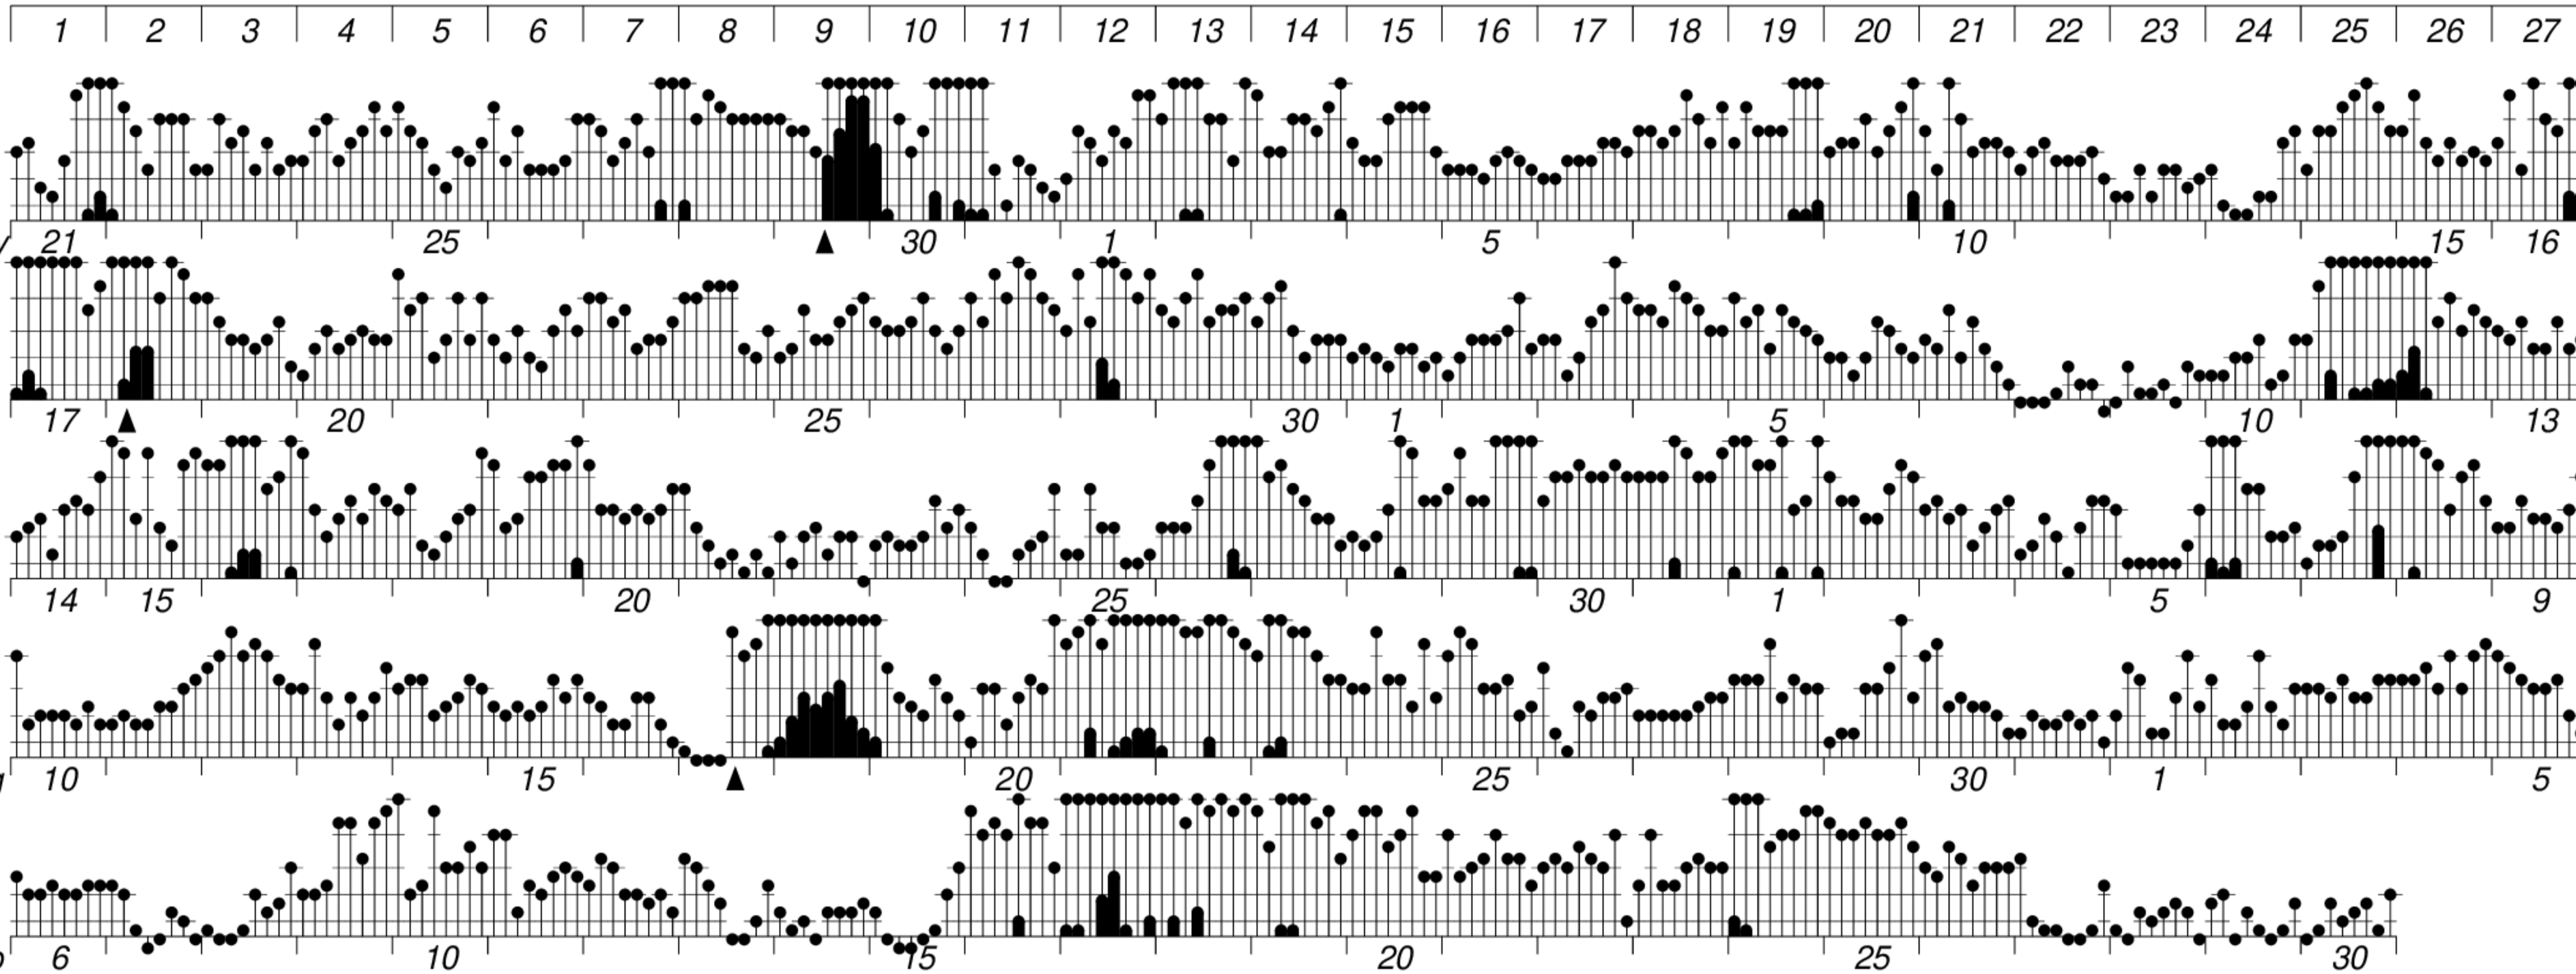

DAYS IN SOLAR ROTATION INTERVAL

▲ = sudden commencement

GFZ German Research Centre for Geosciences
**PLANETARY MAGNETIC
 THREE-HOUR-RANGE INDICES**
Kp till 2003 Sep 30