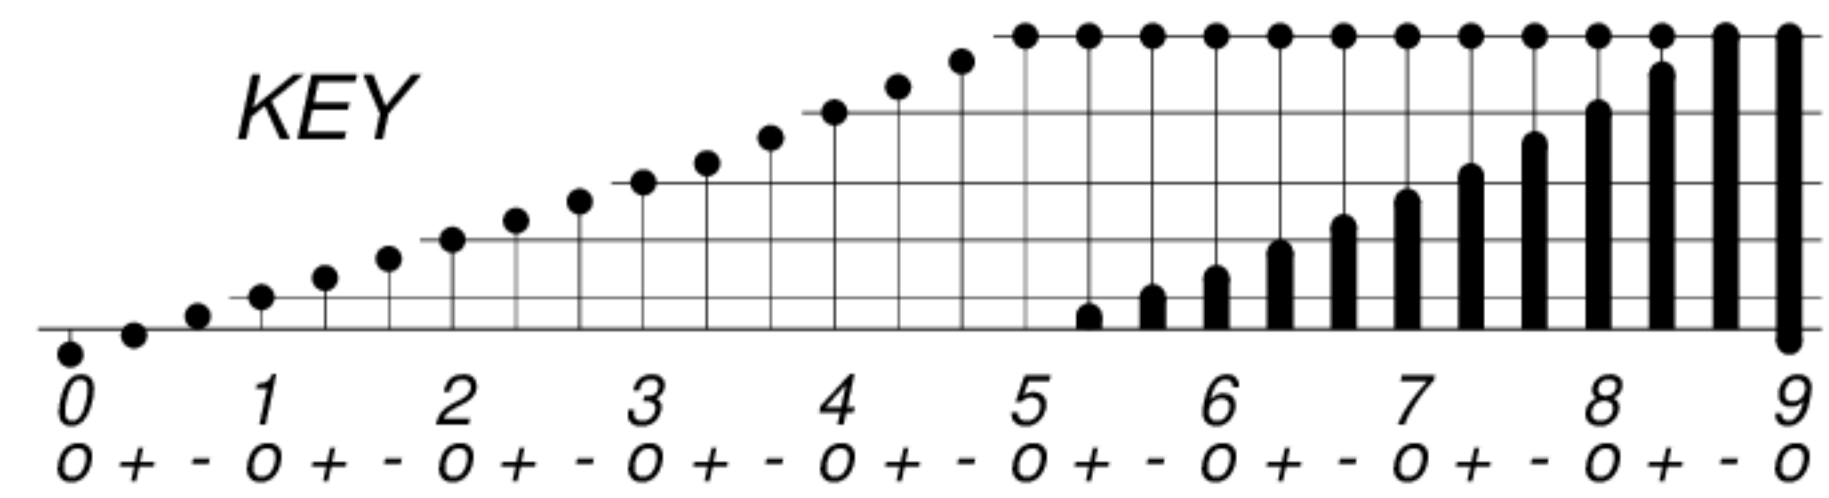

DAYS IN SOLAR ROTATION INTERVAL

KEY

▲ = sudden commencement

GFZ German Research Centre for Geosciences  
**PLANETARY MAGNETIC  
 THREE-HOUR-RANGE INDICES**

*Kp till 2003 Aug 31*