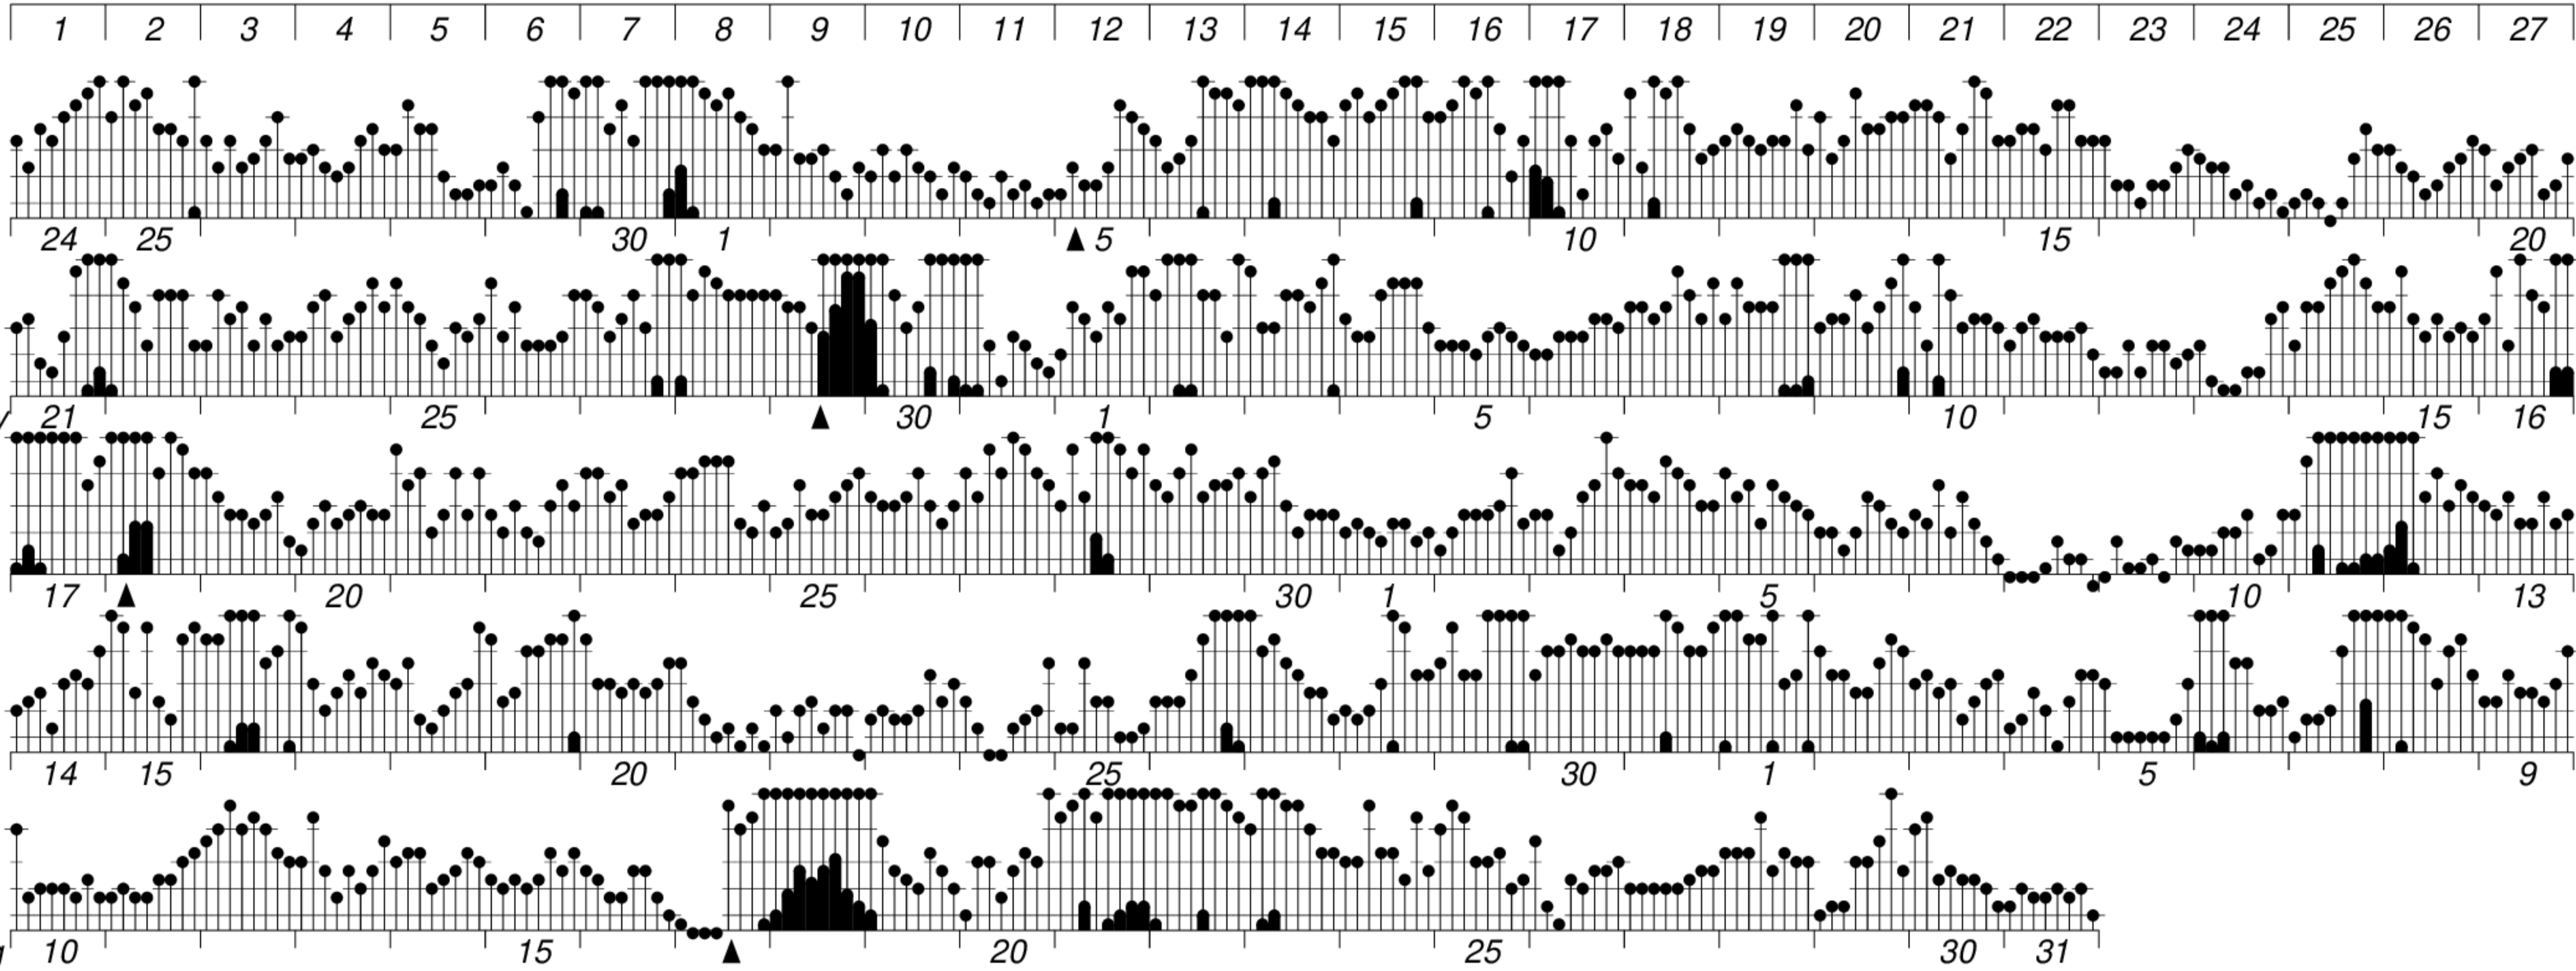

DAYS IN SOLAR ROTATION INTERVAL

KEY

▲ = sudden commencement

GFZ German Research Centre for Geosciences  
**PLANETARY MAGNETIC  
 THREE-HOUR-RANGE INDICES**

*Kp till 2003 Aug 31*