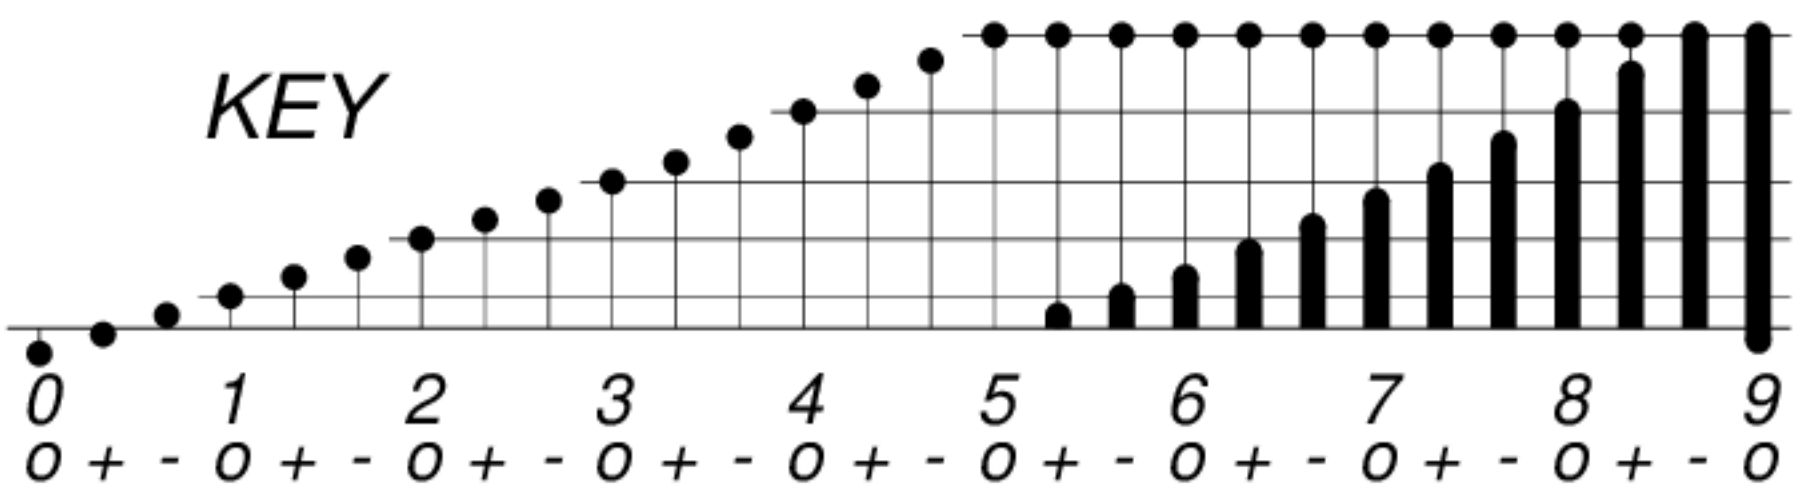

DAYS IN SOLAR ROTATION INTERVAL

1 2 3 4 5 6 7 8 9 10 11 12 13 14 15 16 17 18 19 20 21 22 23 24 25 26 27

ROT.-
NO.

KEY

▲ = sudden commencement

GFZ German Research Centre for Geosciences
**PLANETARY MAGNETIC
THREE-HOUR-RANGE INDICES**

Kp till 2002 Jul 31