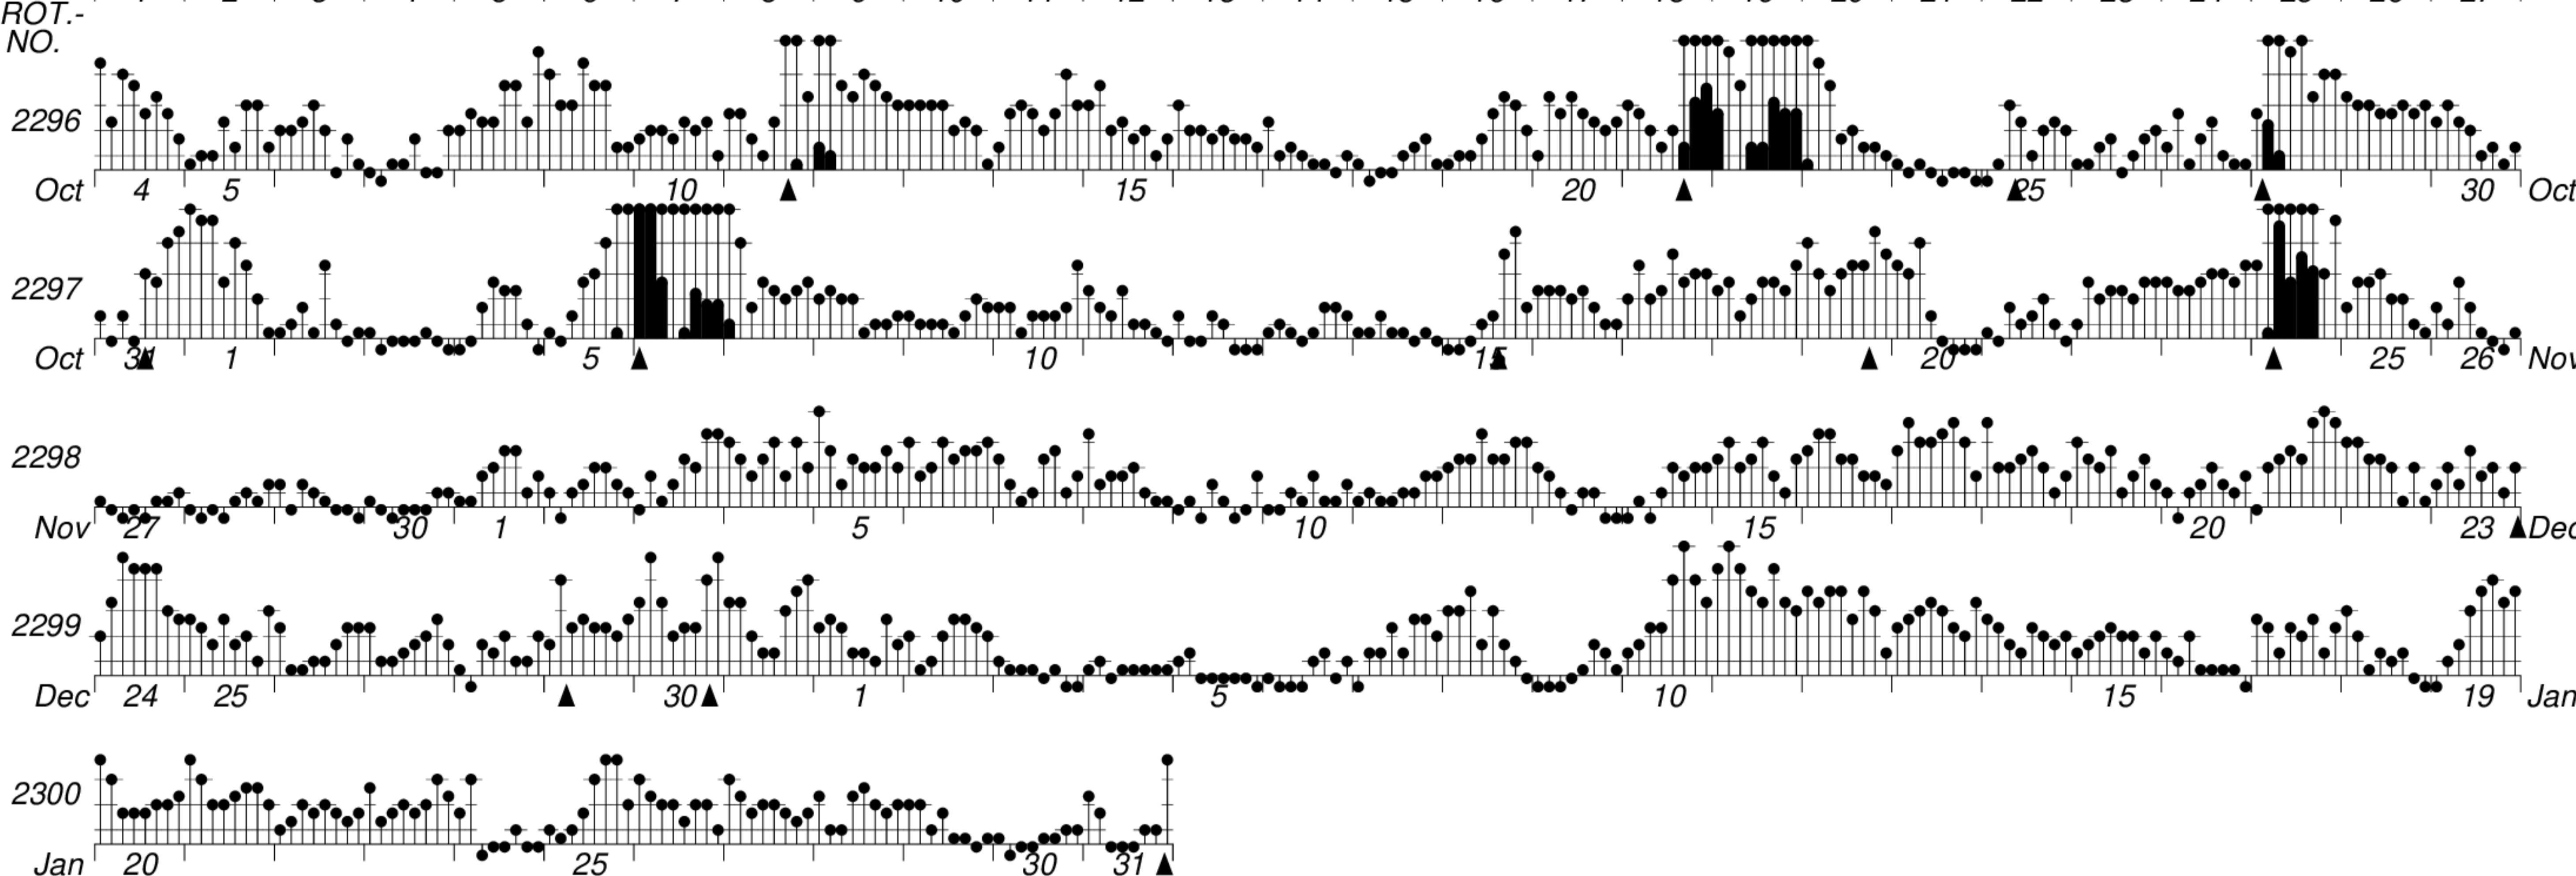

DAYS IN SOLAR ROTATION INTERVAL

1 2 3 4 5 6 7 8 9 10 11 12 13 14 15 16 17 18 19 20 21 22 23 24 25 26 27

KEY

▲ = sudden commencement

GFZ German Research Centre for Geosciences
**PLANETARY MAGNETIC
 THREE-HOUR-RANGE INDICES**

Kp till 2002 Jan 31